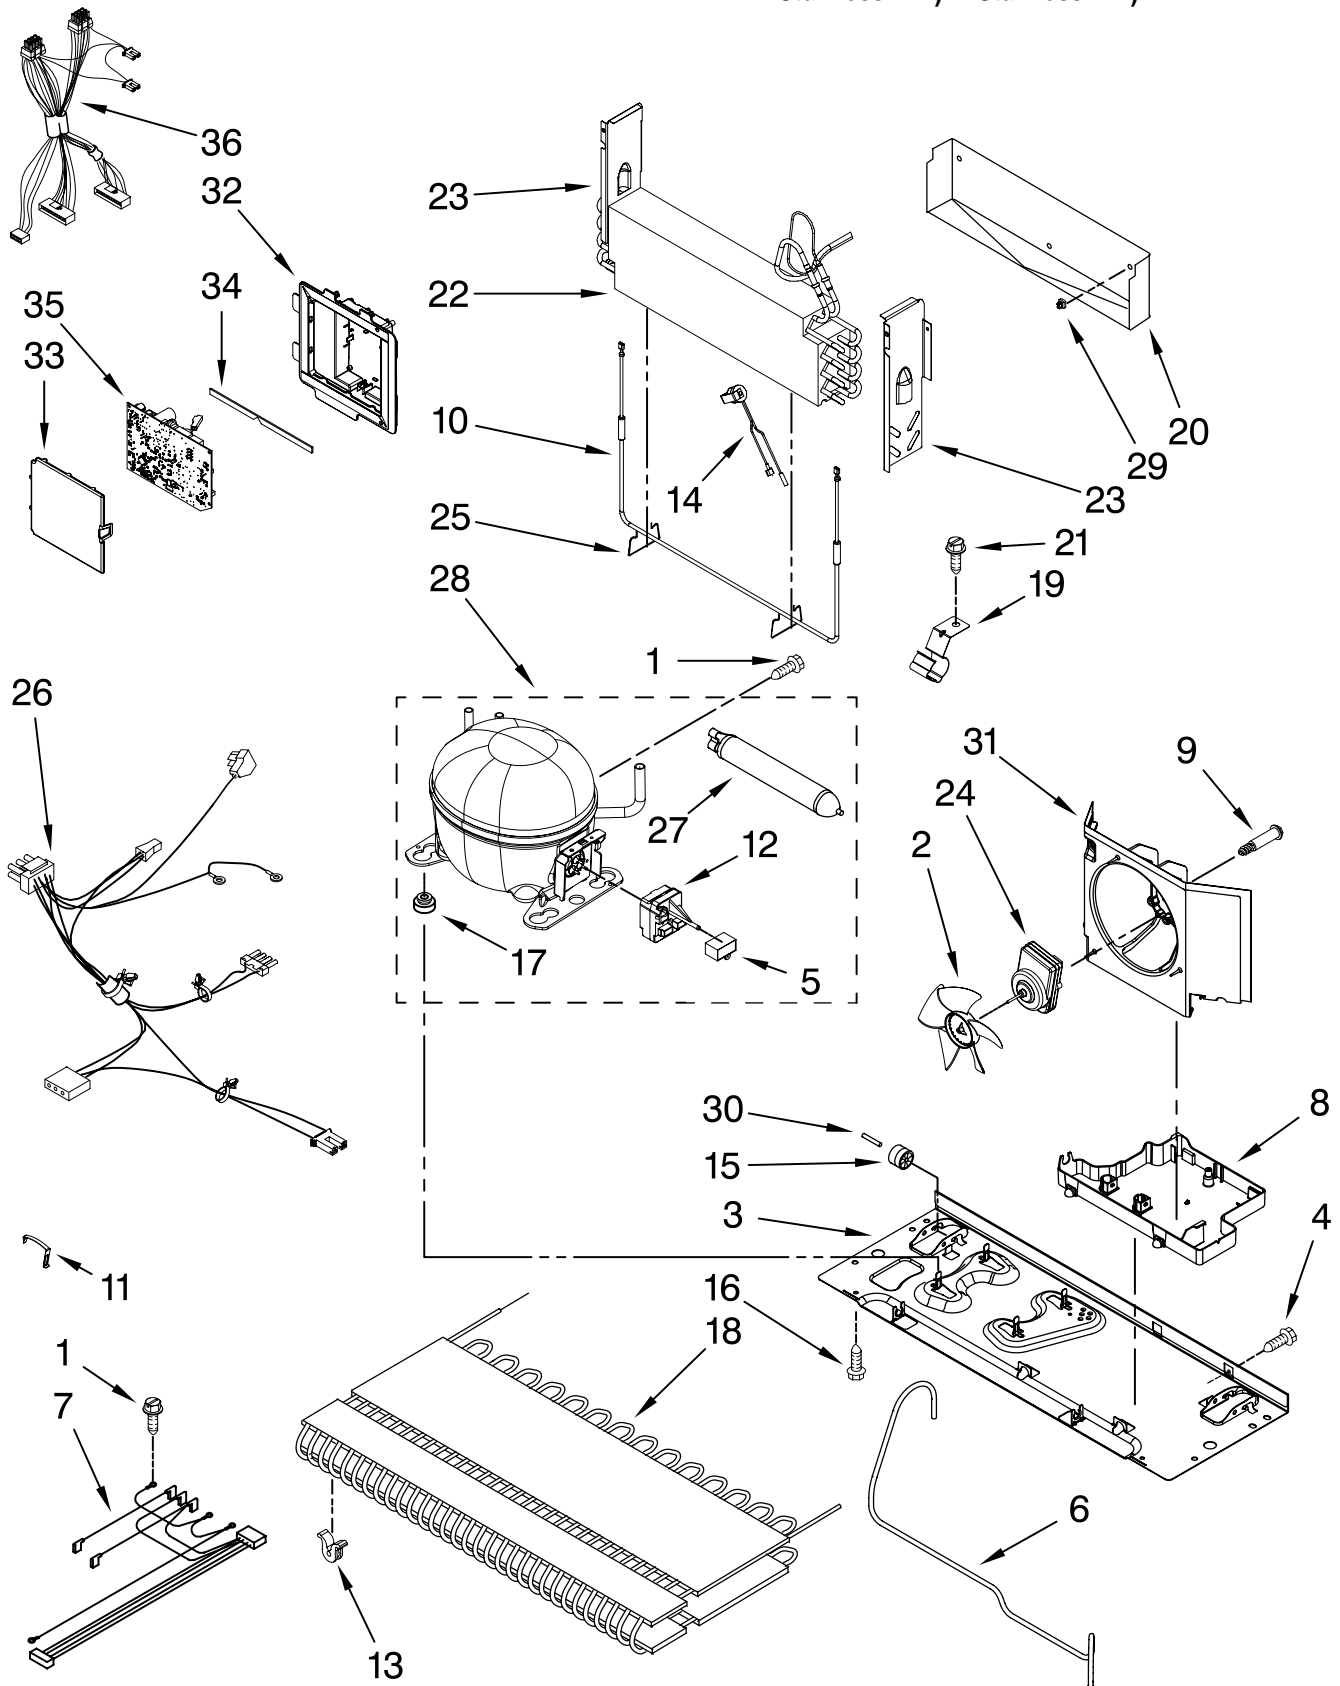

UNIT PARTS

For Models: KBR S22EVWH1, KBR S22EVBL1, KBR S22EVMS1, KBL S22EVMS1
(White) (Black) (Monochromatic (Monochromatic
Stainless-RH) Stainless-LH)

FOR ORDERING INFORMATION REFER TO PARTS PRICE LIST

UNIT PARTS

For Models: KBR22EVWH1, KBR22EVBL1, KBR22EVMS1, KBL22EVMS1
(White) (Black) (Monochromatic (Monochromatic
Stainless-RH) Stainless-LH)

Illus. No.	Part No.	DESCRIPTION
1	12992301	Screw
2	12825803	Blade, Fan
3	W10210983	Basepan
4	12990511	Screw
5	2264017	Capacitor
6	W10217745	Tube, Discharge
7	W10224515	Harness, Evap. Heater
8	W10189185	Pan, Drain
9	W10216919	Screw, Shoulder
10	12729128	Heater, Defrost
11	W10174384	Strap, Bale
12	W10197426	Start Device
13	W10137529	Grommet, Cond (4)
14	12639324SP	Thermostat, Defrost
15	12477102	Roller (2)
16	12992101	Screw
17	10835903SP	Grommet (4)
18	W10135027	Condenser
19	10547003	Clip, Drier
20	12225402WD	Tray, Drip
21	12990701	Screw

Illus. No.	Part No.	DESCRIPTION
22	12726402	Evaporator
23		Dam
	12225702	Right Side
	12225602	Left Side
24	12825101	Motor, Fan
25	10428101	Clip, Heater
26	W10234025	Harness, Unit with Power Cord
27	W10143759	Drier
28	W10130129	Compressor (Includes items 11,12,17,27)
29	10623002	Clip, Evaporator
30	12477202	Axle, Roller (2)
31	W10189184	Shroud
32	W10257665	Box, HV Control
33	12957702	Lid, HV Box
34	12957801	Gasket, HV Box
35	W10205552	Board, Control (HV, Apollo)
36	W10259909	Harness, HV

Illus. No.	Part No.	DESCRIPTION
Following Parts Not Illustrated and Optional Parts Not Included		
	978025	Valve, Access (1/4")
	978026	Valve, Access (5/16")
	978027	Valve, Access (3/8")
	978028	Valve, Access (1/2")
	978029	Valve, Access (5/8")
	978030	Valve, Access (3/4")
	876764	Valve, Access (3/16")
REFRIGERANT CHARGE		
5.00 Ozs. (R-134A)