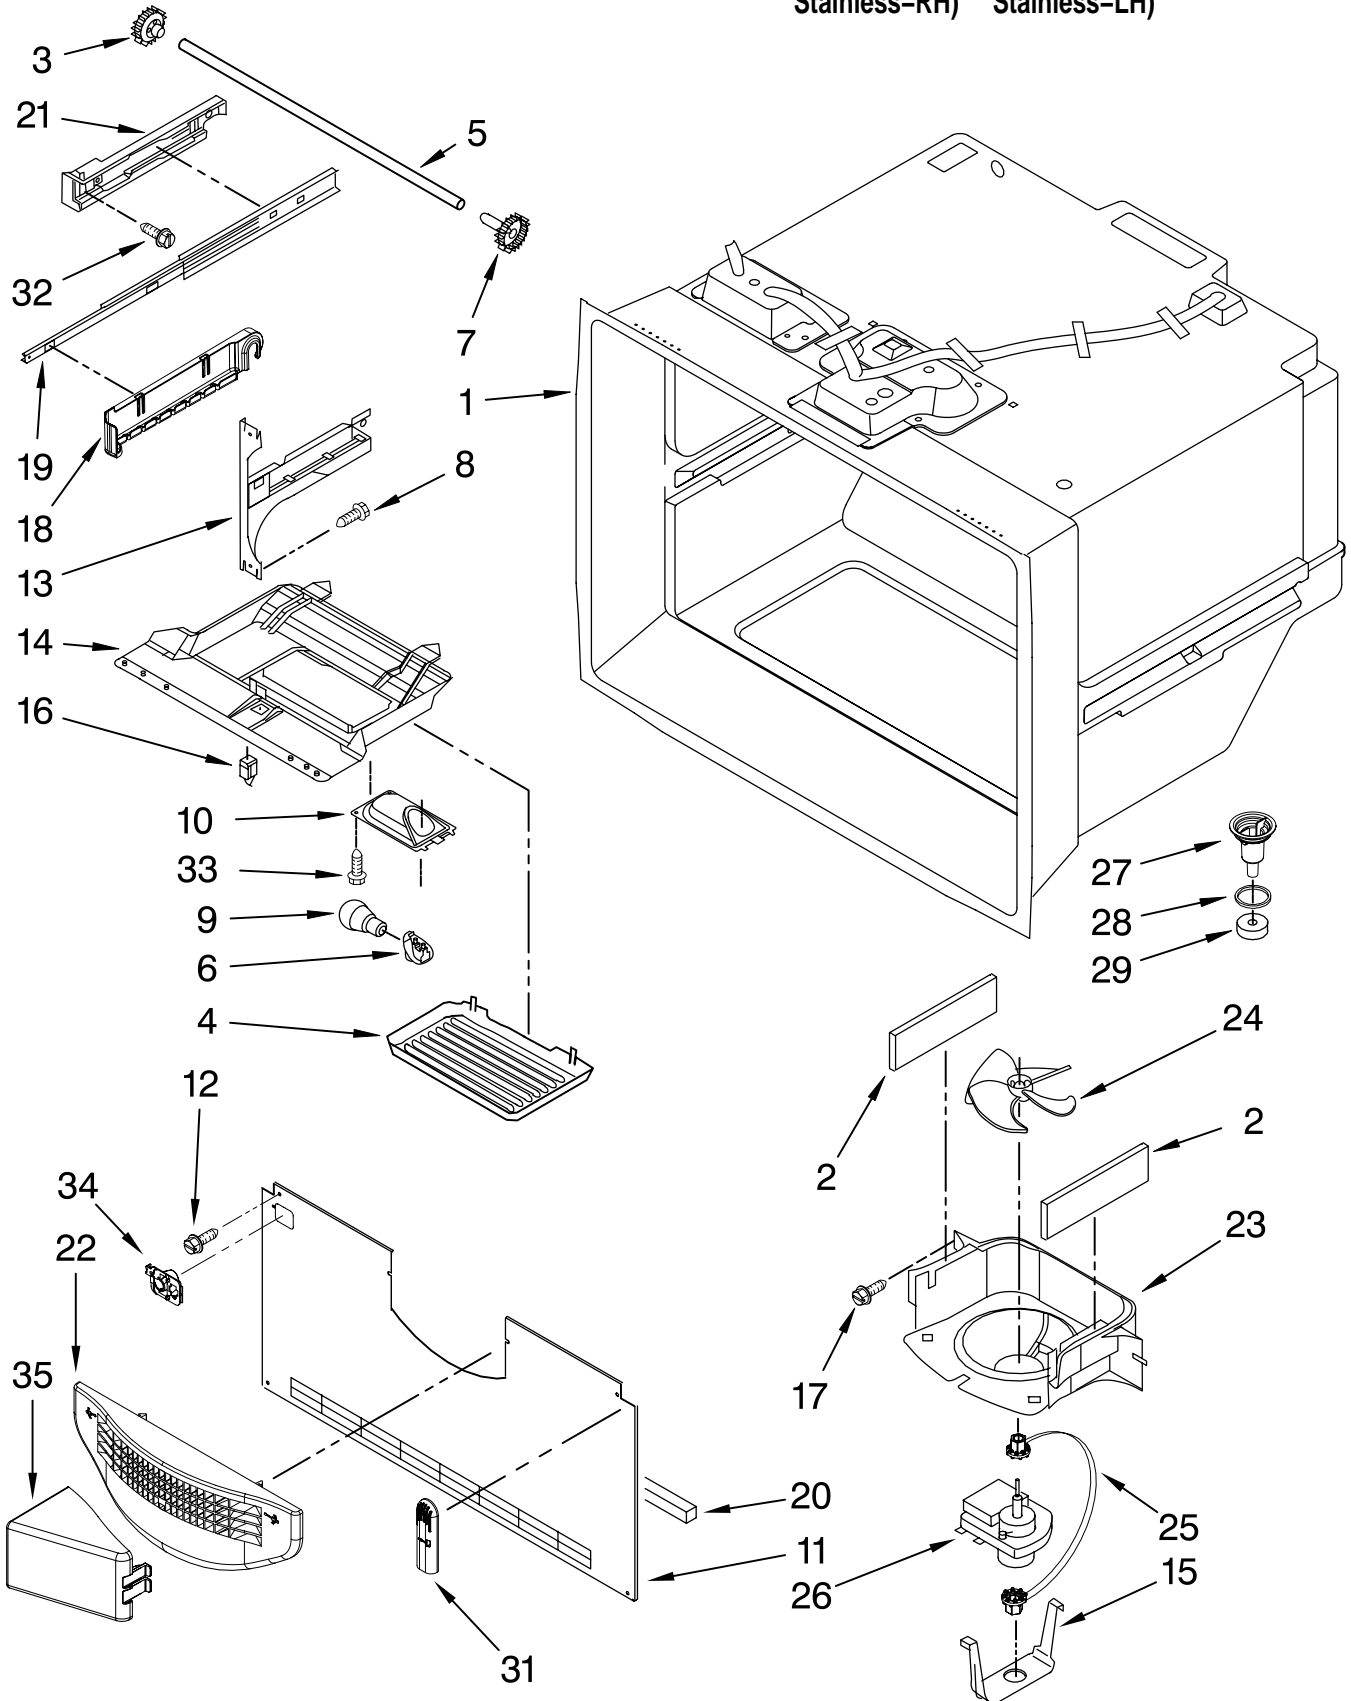

FREEZER LINER PARTS

For Models: KBR22EVWH1, KBR22EVBL1, KBR22EVMS1, KBL22EVMS1
(White) (Black) (Monochromatic (Monochromatic
Stainless-RH) Stainless-LH)

FOR ORDERING INFORMATION REFER TO PARTS PRICE LIST

FREEZER LINER PARTS

For Models: KBR22EVWH1, KBR22EVBL1, KBR22EVMS1, KBL22EVMS1
(White) (Black) (Monochromatic (Monochromatic
Stainless–RH) Stainless–LH)

Illus. No.	Part No.	DESCRIPTION
1		Liner (Not A Serviceable Part)
2	A3189392	Gasket, Foam
3	12002497	Gear (Left) (Includes Item 7)
4	12804901	Cover, Light
5	12812902WD	Shaft
6	12570701V	Socket, Light
7	12002497	Gear (Right) (Includes Item 3)
8	12990521	Screw (8)
9	W10194422V	Bulb, Light
10	12476401V	Housing, Light
11	12226111	Cover, Evaporator
12	12990511	Screw (4)
13		Bracket, Door
	W10122147	Left
	W10122148	Right
14	12805001	Housing, Light
15	13058002	Clip, Evap Motor
16	12466105	Switch, Light
17	12990504	Screw (2)
18		Cradle, Basket
	12812303	Left
	12812304	Right
19	W10120018	Slide, Drawer (2)
20	A3189395	Gasket, Bottom
21		Adapter, Slide
	W10149390	Left
	W10149391	Right
22	13024803	Grille, Fz Air
23	13057901	Shroud, Evap Fan
24	2169142	Blade, Fan (Evaporator)
25	W10150583	Grommet
26	13062901	Motor, Evaporator
27	D7753903	Funnel, Drain
28	M0500703	Seal
29	B8381501	Gasket
31	12815301	Cover, Thermistor
32	12990501	Screw (6)
33	12991603V	Screw
34	12932103	Guide, Fill Tube
35	W10157765	Diverter, Air

Following Parts Not Illustrated

13014801 Harness, Fz Module
(Includes Thermistor)