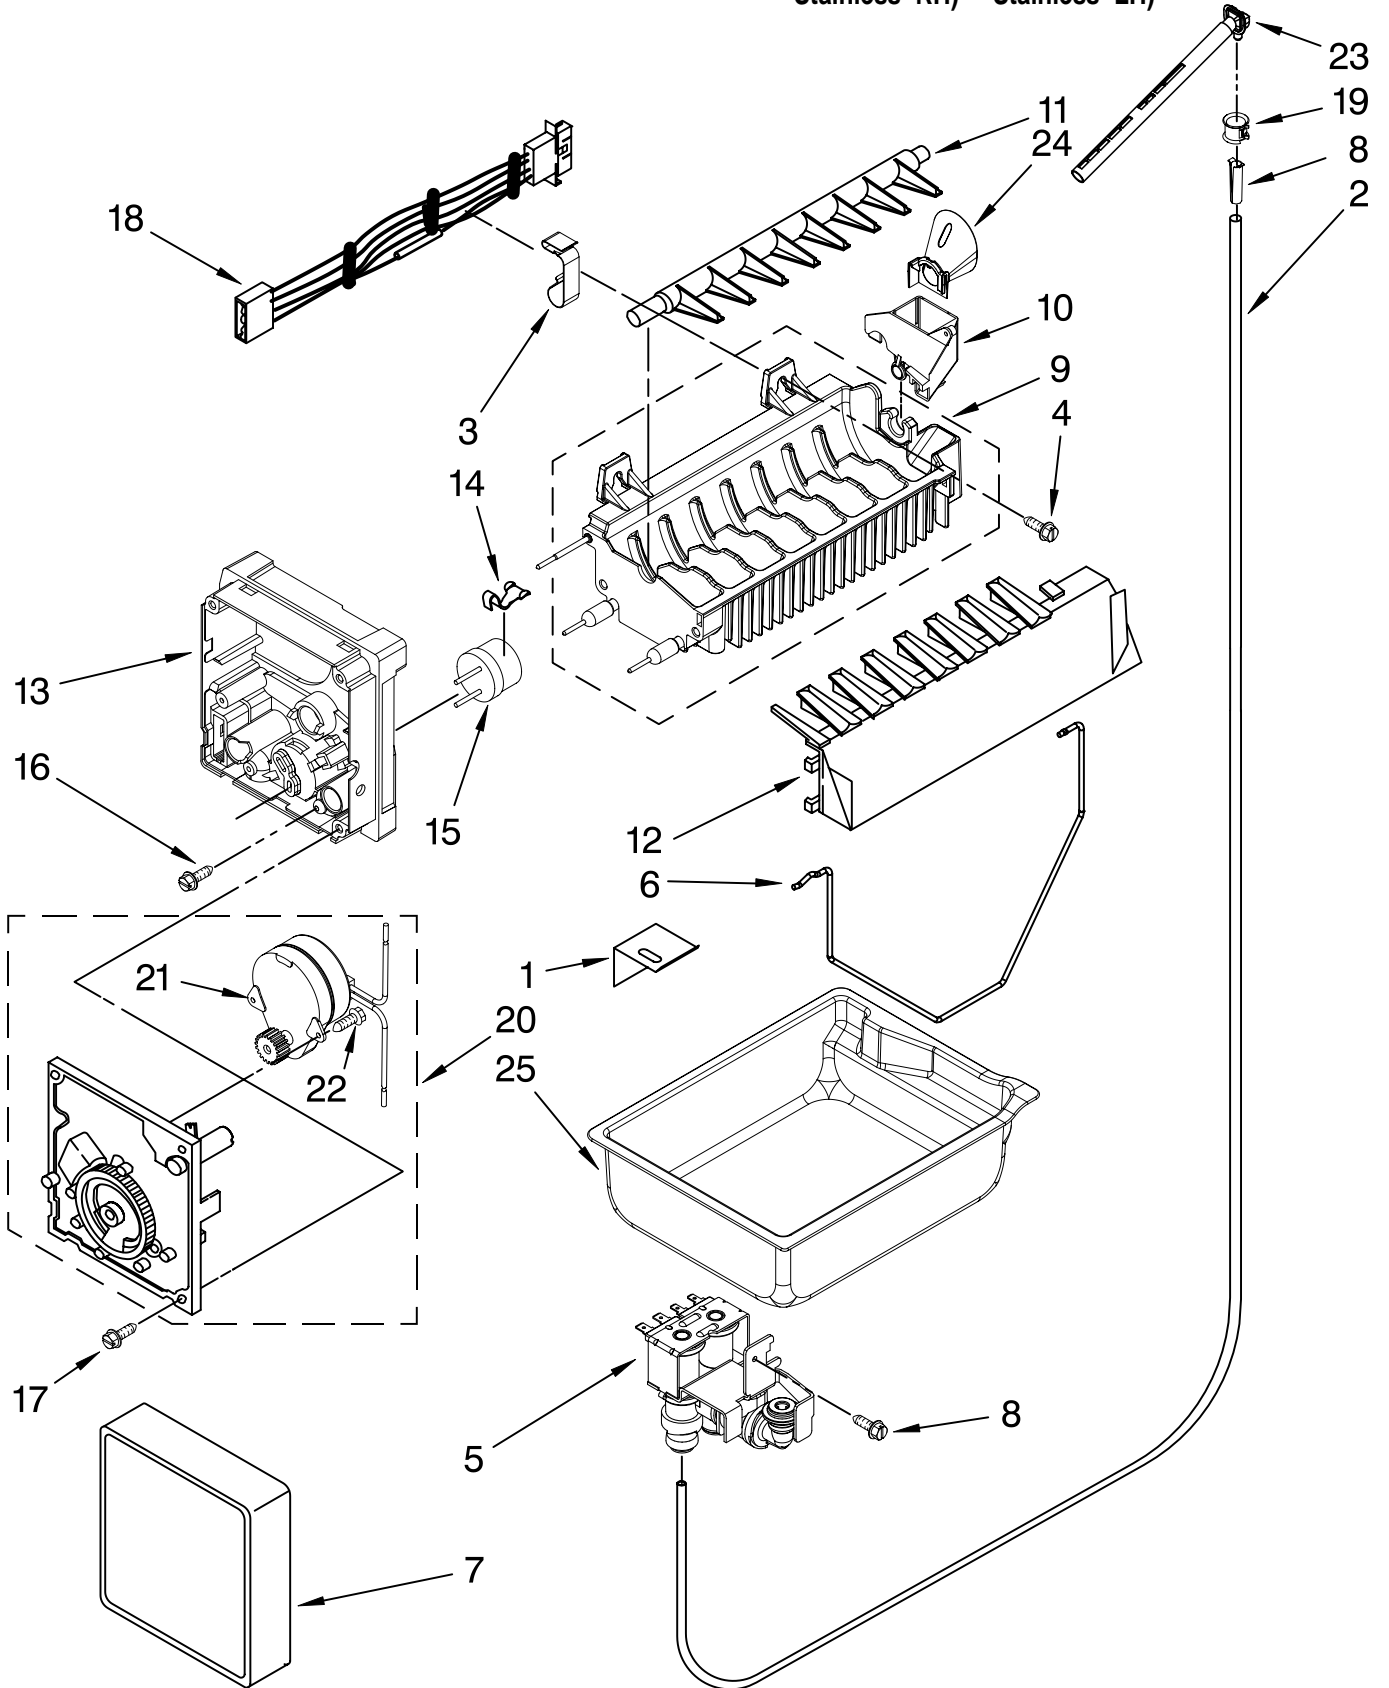

ICEMAKER PARTS

For Models: KBR22EVWH1, KBR22EVBL1, KBR22EVMS1, KBLS22EVMS1
(White) (Black) (Monochromatic (Monochromatic
Stainless-RH) Stainless-LH)

FOR ORDERING INFORMATION REFER TO PARTS PRICE LIST

ICEMAKER PARTS

For Models: KBR22EVWH1, KBR22EVBL1, KBR22EVMS1, KBL22EVMS1
(White) (Black) (Monochromatic (Monochromatic
Stainless-RH) Stainless-LH)

Illus. No.	Part No.	DESCRIPTION
1	2256086	Bracket, Ice Maker
2	B5705333SP	Tube, Plastic
3	10526702	Clamp
4	489276	Screw
5	12544124	Valve-Inlet
6	12868001	Arm-Shut Off
7	12582501	Cover, Front
8	A3223101SP	Insert, Tube
9	W10122527	Mold & Heater Assembly (Also Order 542638)
10	628515	Cup Water fill
11	627843	Ejector
12	2182124	Ice Stripper
13	2194712	Support
14	2315522	Retainer
15	628397	Thermostat Order 542369 Cement Alumilastic)
16	8533917	Screw
17	489464	Screw
18	D7813011	Harness, Ice Maker
19	M0114003SP	Clip, Speed
20	W10223929	Module Assembly (Includes Items 21 & 22)
21		Motor (Not Available, Order #20)
22	489136	Screw
23	10463203SP	Elbow, Fill Tube
24	12918001	Funnel, Fill Tube
25	W10171529N	Pan, Ice
100	W10190978	Complete Ice Maker

FOR ORDERING INFORMATION REFER TO PARTS PRICE LIST