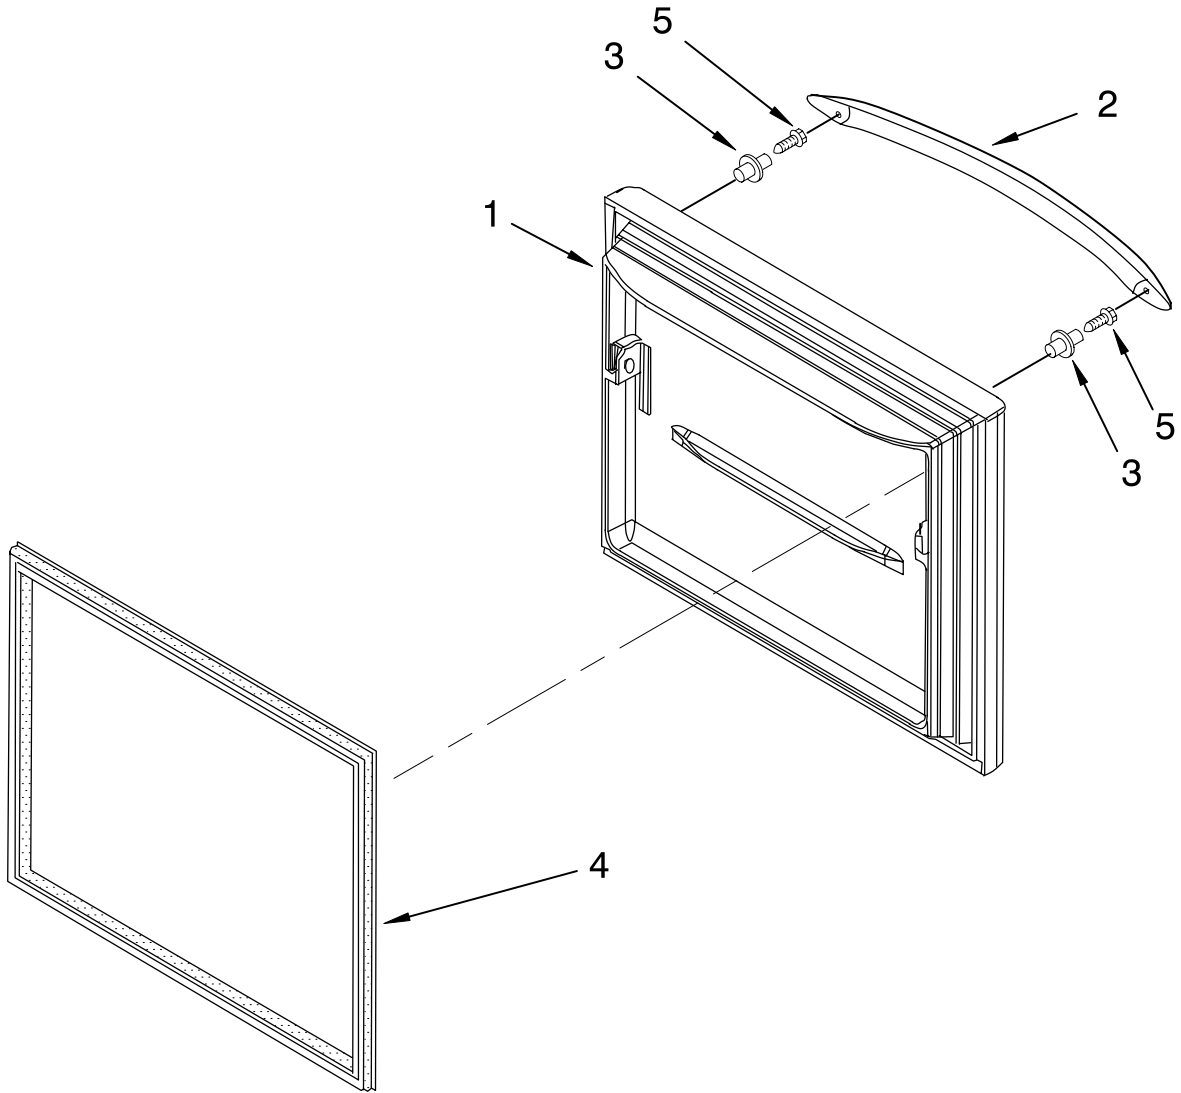

FREEZER DOOR PARTS

For Models: KBR22EVWH1, KBR22EVBL1, KBR22EVMS1, KBLS22EVMS1
(White) (Black) (Monochromatic (Monochromatic
Stainless-RH) Stainless-LH)

FOR ORDERING INFORMATION REFER TO PARTS PRICE LIST