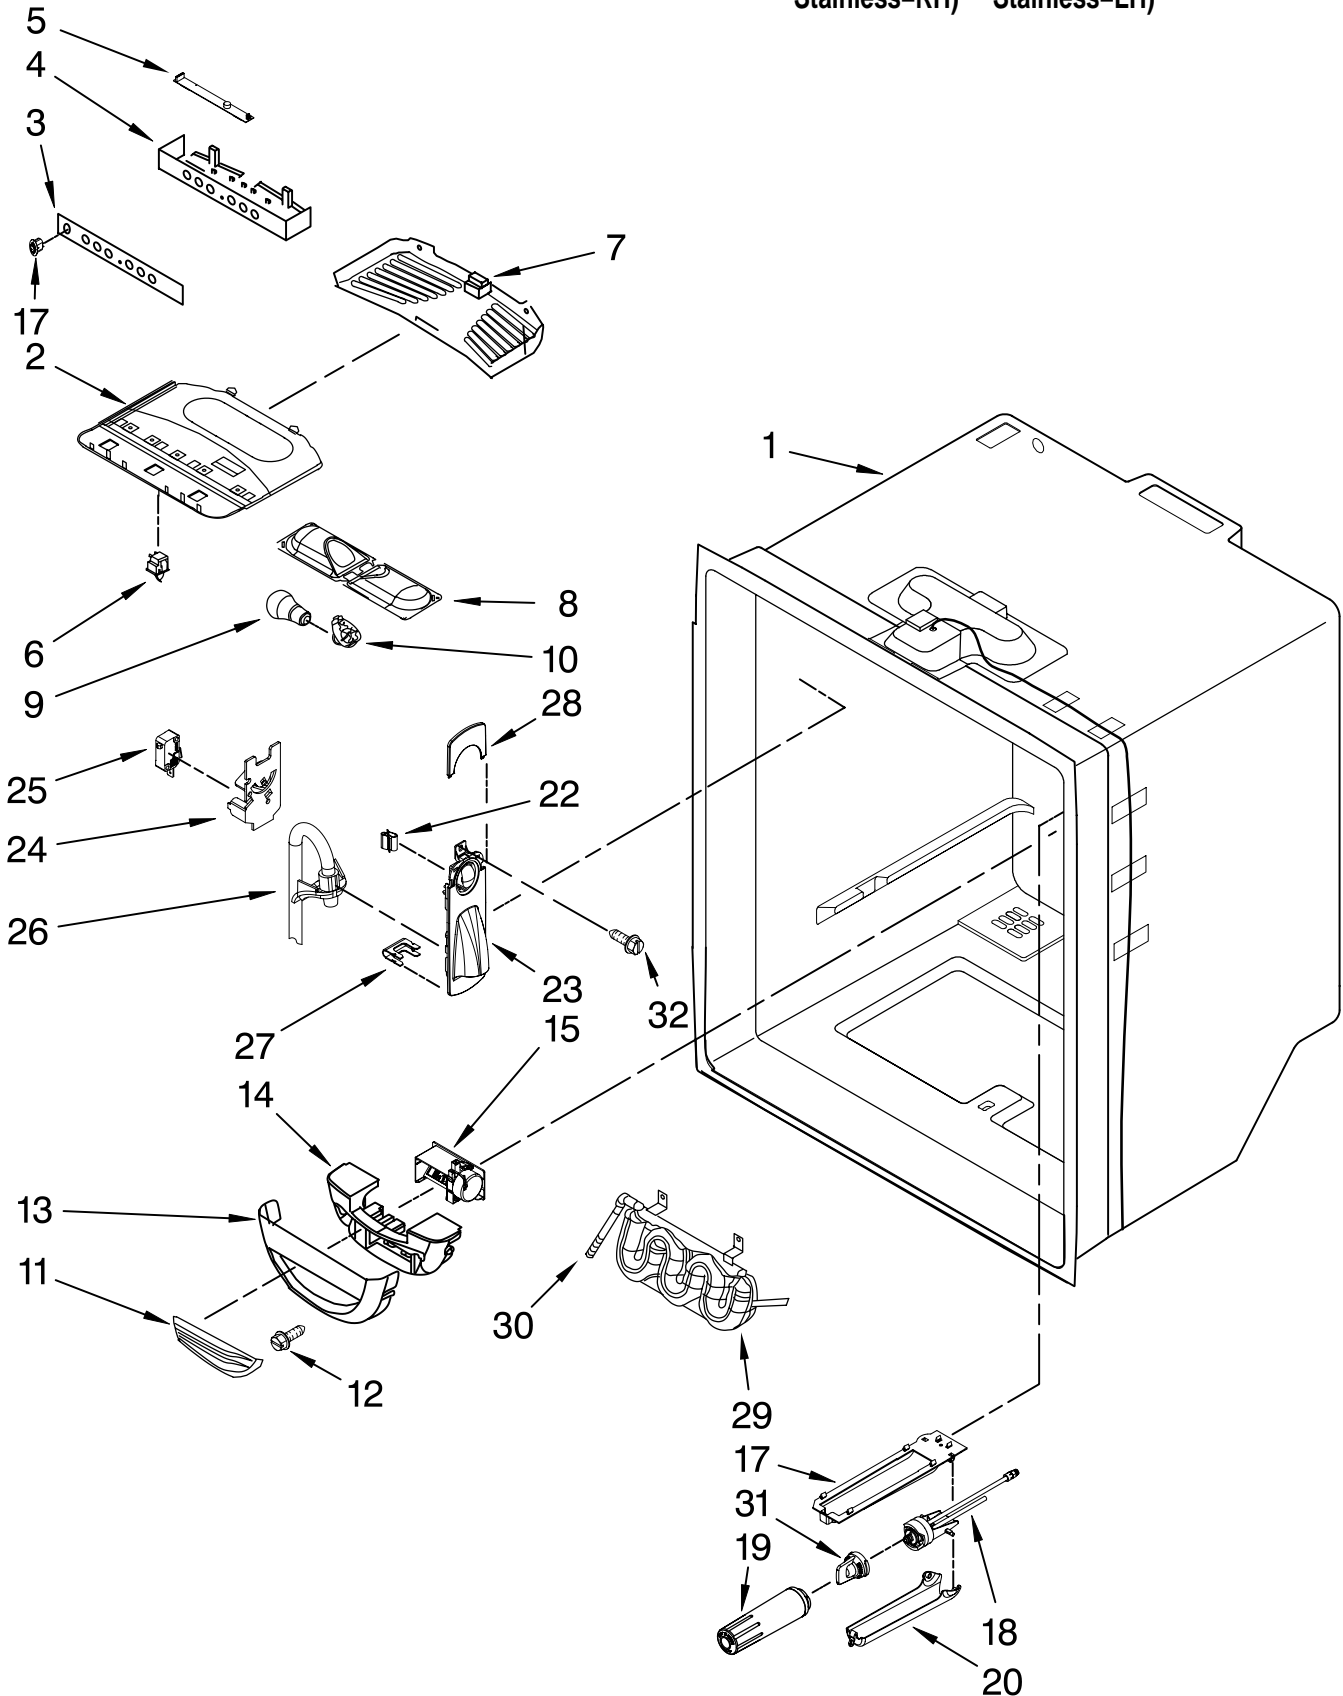

REFRIGERATOR LINER PARTS

For Models: KBR22EVWH1, KBR22EVBL1, KBR22EVMS1, KBLS22EVMS1
(White) (Black) (Monochromatic (Monochromatic
Stainless-RH) Stainless-LH)

FOR ORDERING INFORMATION REFER TO PARTS PRICE LIST

REFRIGERATOR LINER PARTS

For Models: KBR22EVWH1, KBR22EVBL1, KBR22EVMS1, KBL22EVMS1
(White) (Black) (Monochromatic) (Monochromatic
Stainless-RH) Stainless-LH)

Illus. No.	Part No.	DESCRIPTION
1		Liner (Not A Serviceable Part)
2	12806301	Module, Light
3	W10217738	Overlay
4	12806405	Housing, Control
5	W10217475	Board, Control
6	C3680310V	Switch, Light (2)
7	12806501	Cover, Light
8	12806601V	Housing, Light
9	W10194422V	Bulb, Light (2)
10	12570701V	Socket, Light (2)
11	12806801	Insert, Damper Cover
12	12990604	Screw
13	12806701	Cover, Damper
14	13012402	Insulation
15	W10207517	Control, Damper
17	12704801	Plate
18	12590620	Head, Water Filter
19	UKF8001AXX	Filter, Water
20	12568001	Cover, Filter
22	B8390302SP	Clip, Facade (2)
23	12706909SP	Facade, Disp.
24	12707303SP	Plate, Switch
25	12575501	Switch, Limit
26	12707205SP	Guide, Waterline
27	12251001SP	Clip, Waterline
28	12707005	Facade, Disp (Top)
29	12706111	Tank, Water
30	61006182	Union
31	12664501SP	Plug, Bypass
32	12990513	Screw

Following Parts Not Illustrated

W10224290 Harness, Control
(Refrigerator)
(Includes
Thermistor)