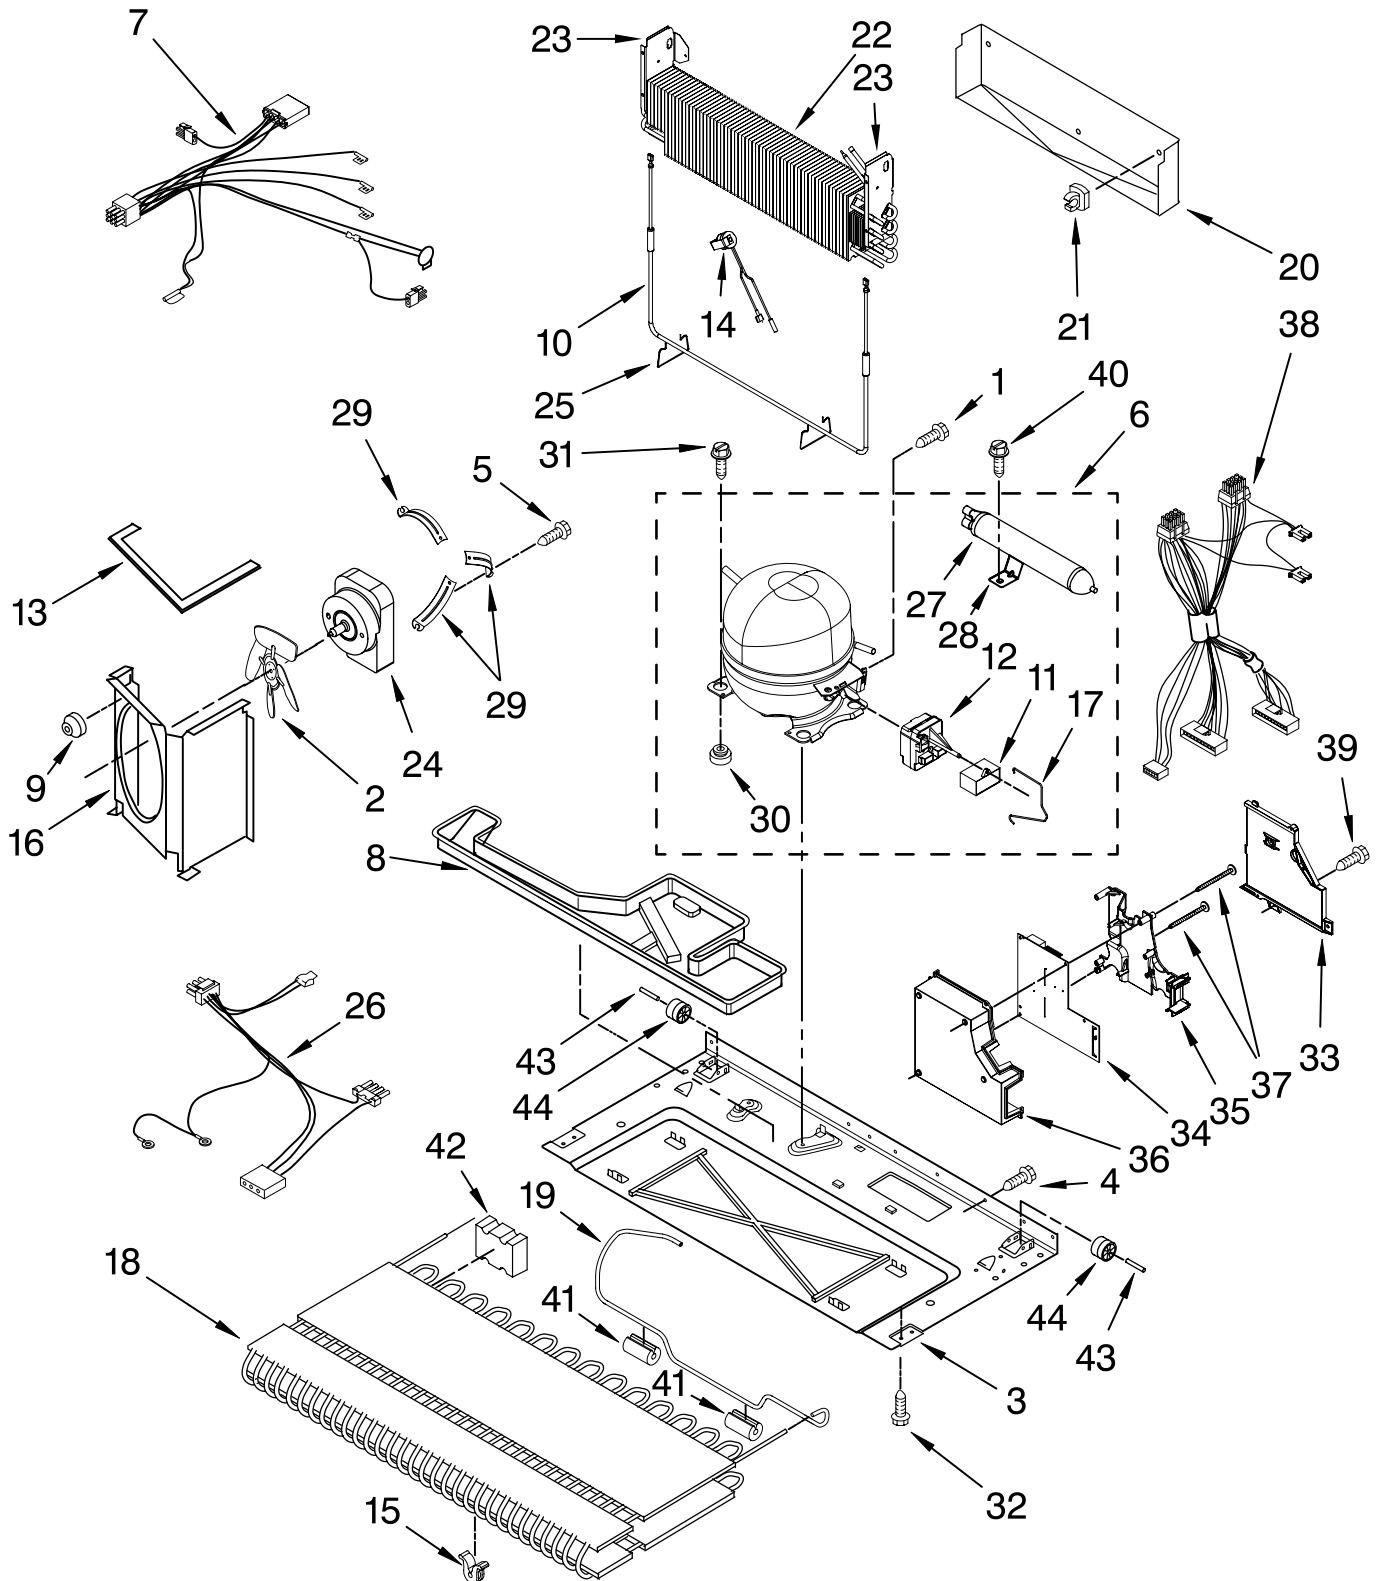

UNIT PARTS

For Models: KBR20EVWH00, KBR20EVBL00, KBR20EVMS00
(White) (Black) (Monochromatic Stainless)

The model(s) number shown may be different than what is printed on the model/serial tag of your product. The number(s) shown combine the model number and the first two digits of the serial number from the product tag.

FOR ORDERING INFORMATION REFER TO PARTS PRICE LIST