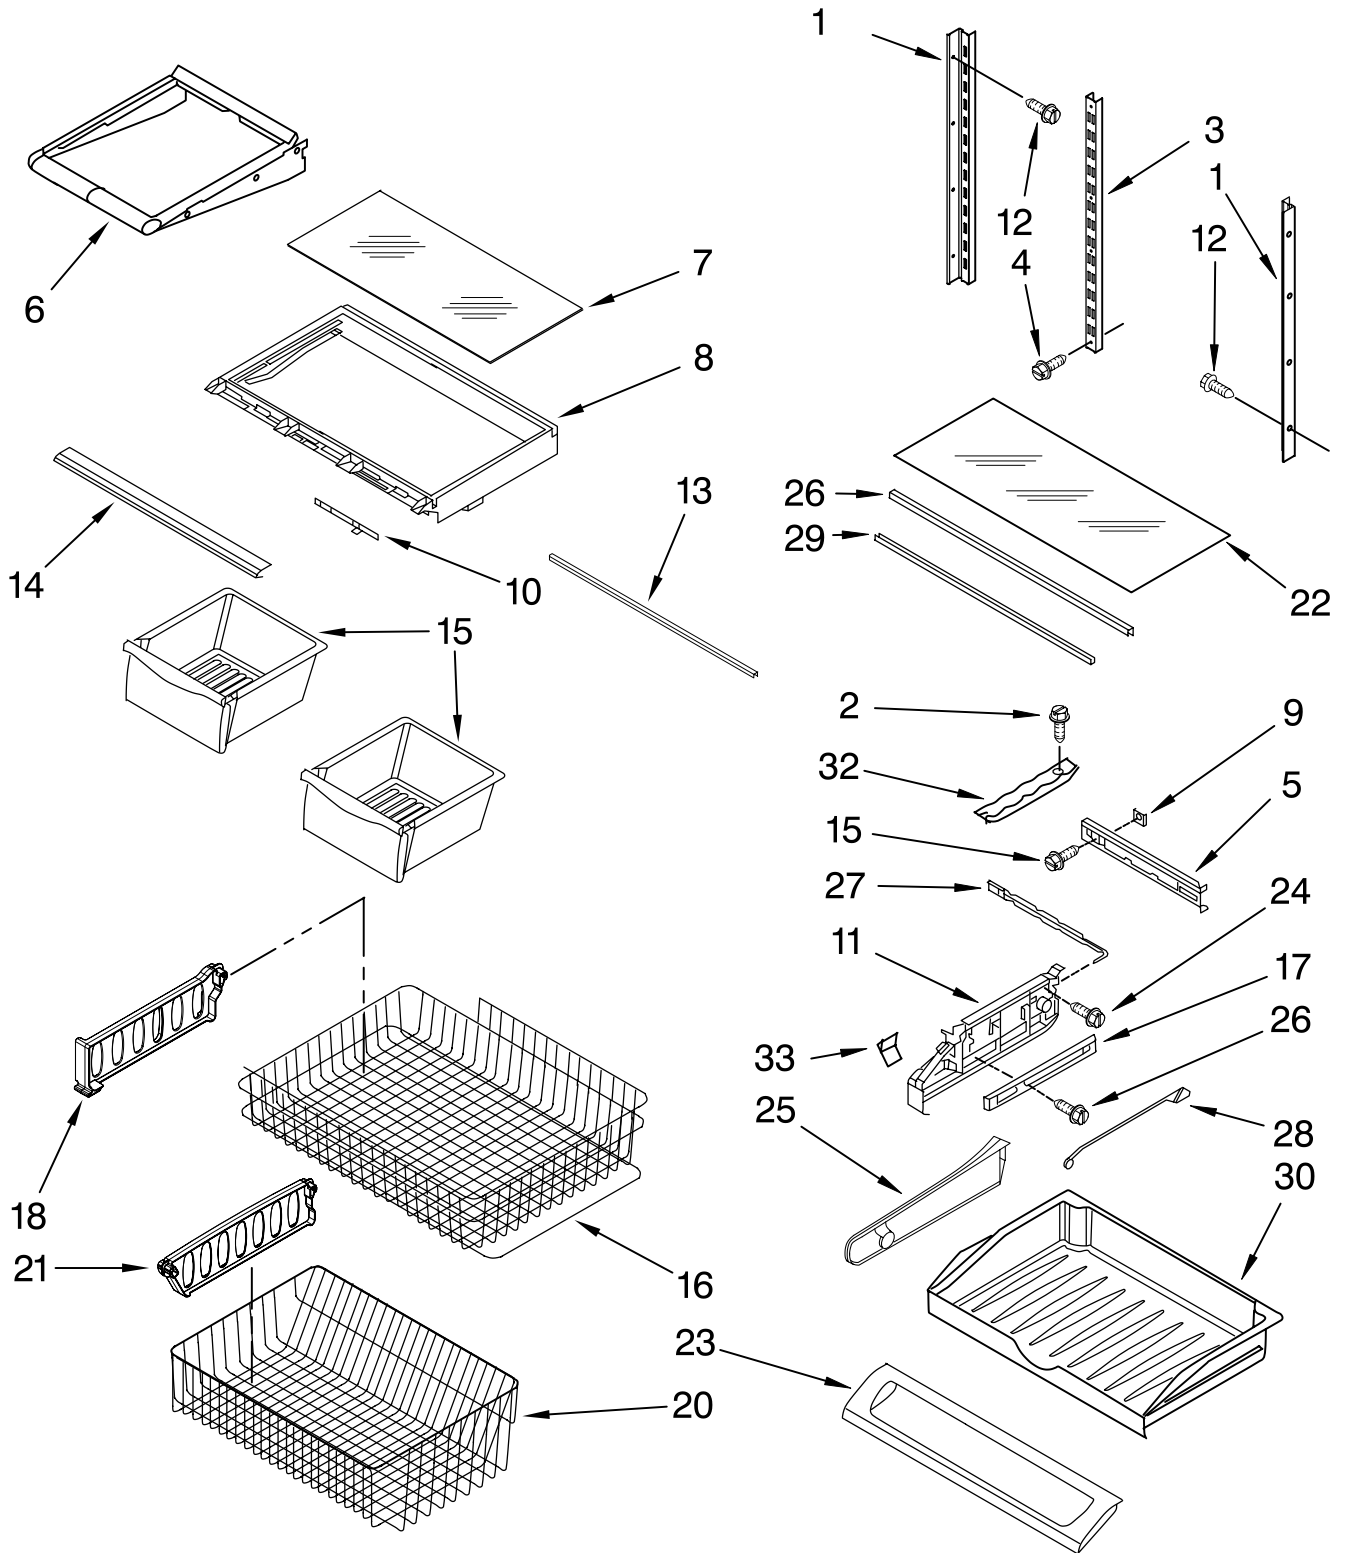

SHELF PARTS

For Models: KBR20EVWH00, KBR20EVBL00, KBR20EVMS00

(White)

(Black) (Monochromatic Stainless)

The model(s) number shown may be different than what is printed on the model/serial tag of your product. The number(s) shown combine the model number and the first two digits of the serial number from the product tag.

FOR ORDERING INFORMATION REFER TO PARTS PRICE LIST