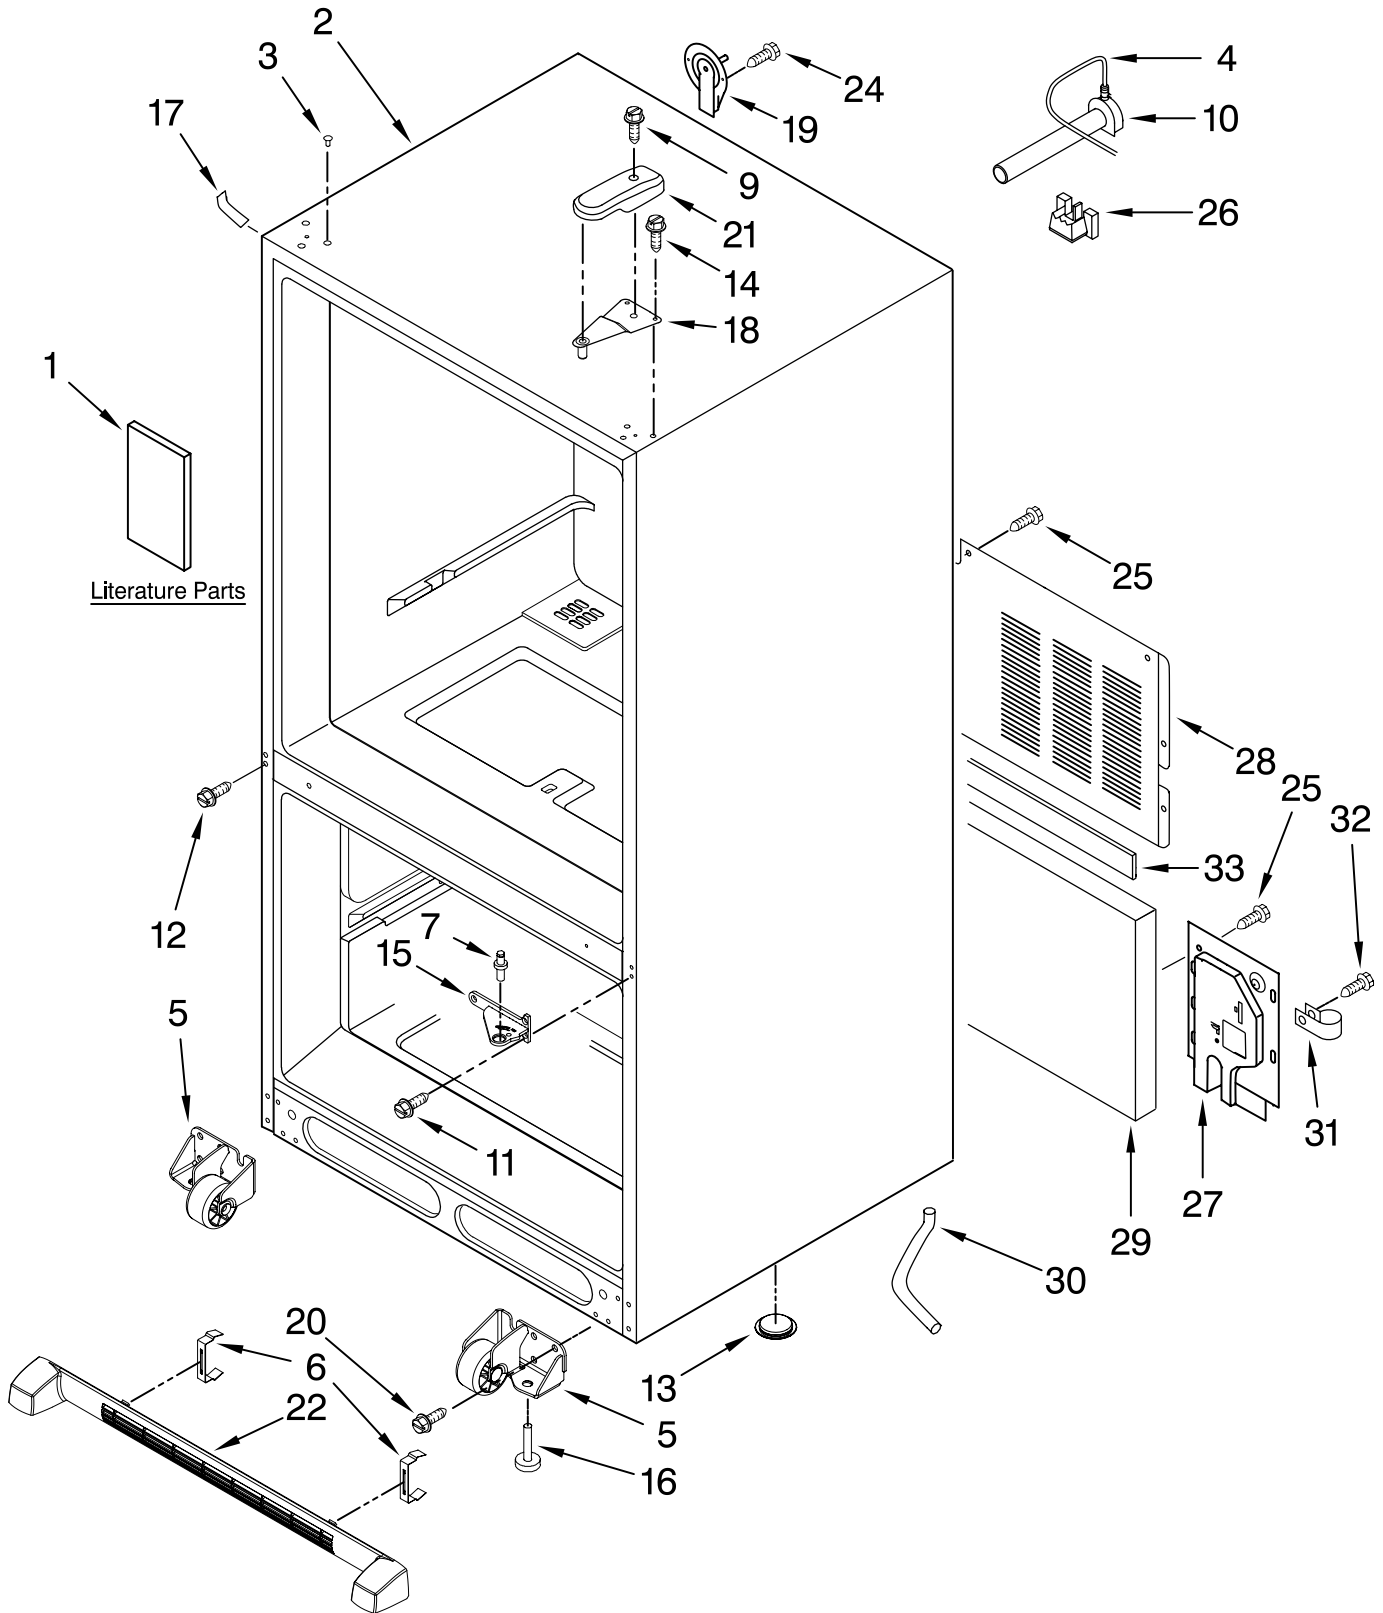

For Models: KBR20EVWH00, KBR20EVBL00, KBR20EVMS00

(White)

(Black) (Monochromatic Stainless)

The model(s) number shown may be different than what is printed on the model/serial tag of your product. The number(s) shown combine the model number and the first two digits of the serial number from the product tag.

Illus. No.	Part No.	DESCRIPTION	Illus. No.	Part No.	DESCRIPTION	Illus. No.	Part No.	DESCRIPTION
1		Literature Parts	11	67006380	Screw	22		Grille Assembly
	W10137649	Use & Care Guide	12	67006473	Screw			(Includes Clips)
	W10209771	Energy Guide	13	A3076901	Plug, Button		W10131133	White
	67006616	Tech Sheet	14	67006303	Screw		W10131134	Black
2		Cabinet (Not a Serviceable Part)	15		Hinge, Center	24	67006287	Screw
3		Plug, Button (3)		67006960	White	25	67006425	Screw
	67001130	White		67007043	Black	26	67004092	Block, Filter
	67001131	Black		12607103AP	Apollo Grey	27	12751509	Cover, Water Valve
4	67003729	Tube, Plastic	16	W10141622	Foot Brake (2)	28	12575101WD	Cover, Unit
5		Roller Foot Assembly	17		Cover, Corner	29	67003796	Insulation, Sound
	W10237085	LH		67003484	White	30	W10164397	Tube, Drain
	W10237087	RH		67003485	Black	31	W10157973	Clip, Drain Tube
6	12627302	Clip, Grille		12587703AP	Apollo Grey	32	67006737	Screw
7	67006642	Pin, Center Hinge	18	12566606ED	Hinge, Top Left	33	B5759649	Gasket
9	67006521	Screw	19	67003331	Cover, Waterline			
10	W10137519	Elbow, Fill Tube	20	67006564	Screw (8)			
			21		Cover, Hinge			
				67001014	White			
				67001012	Black			
				12477601AP	Apollo Grey			