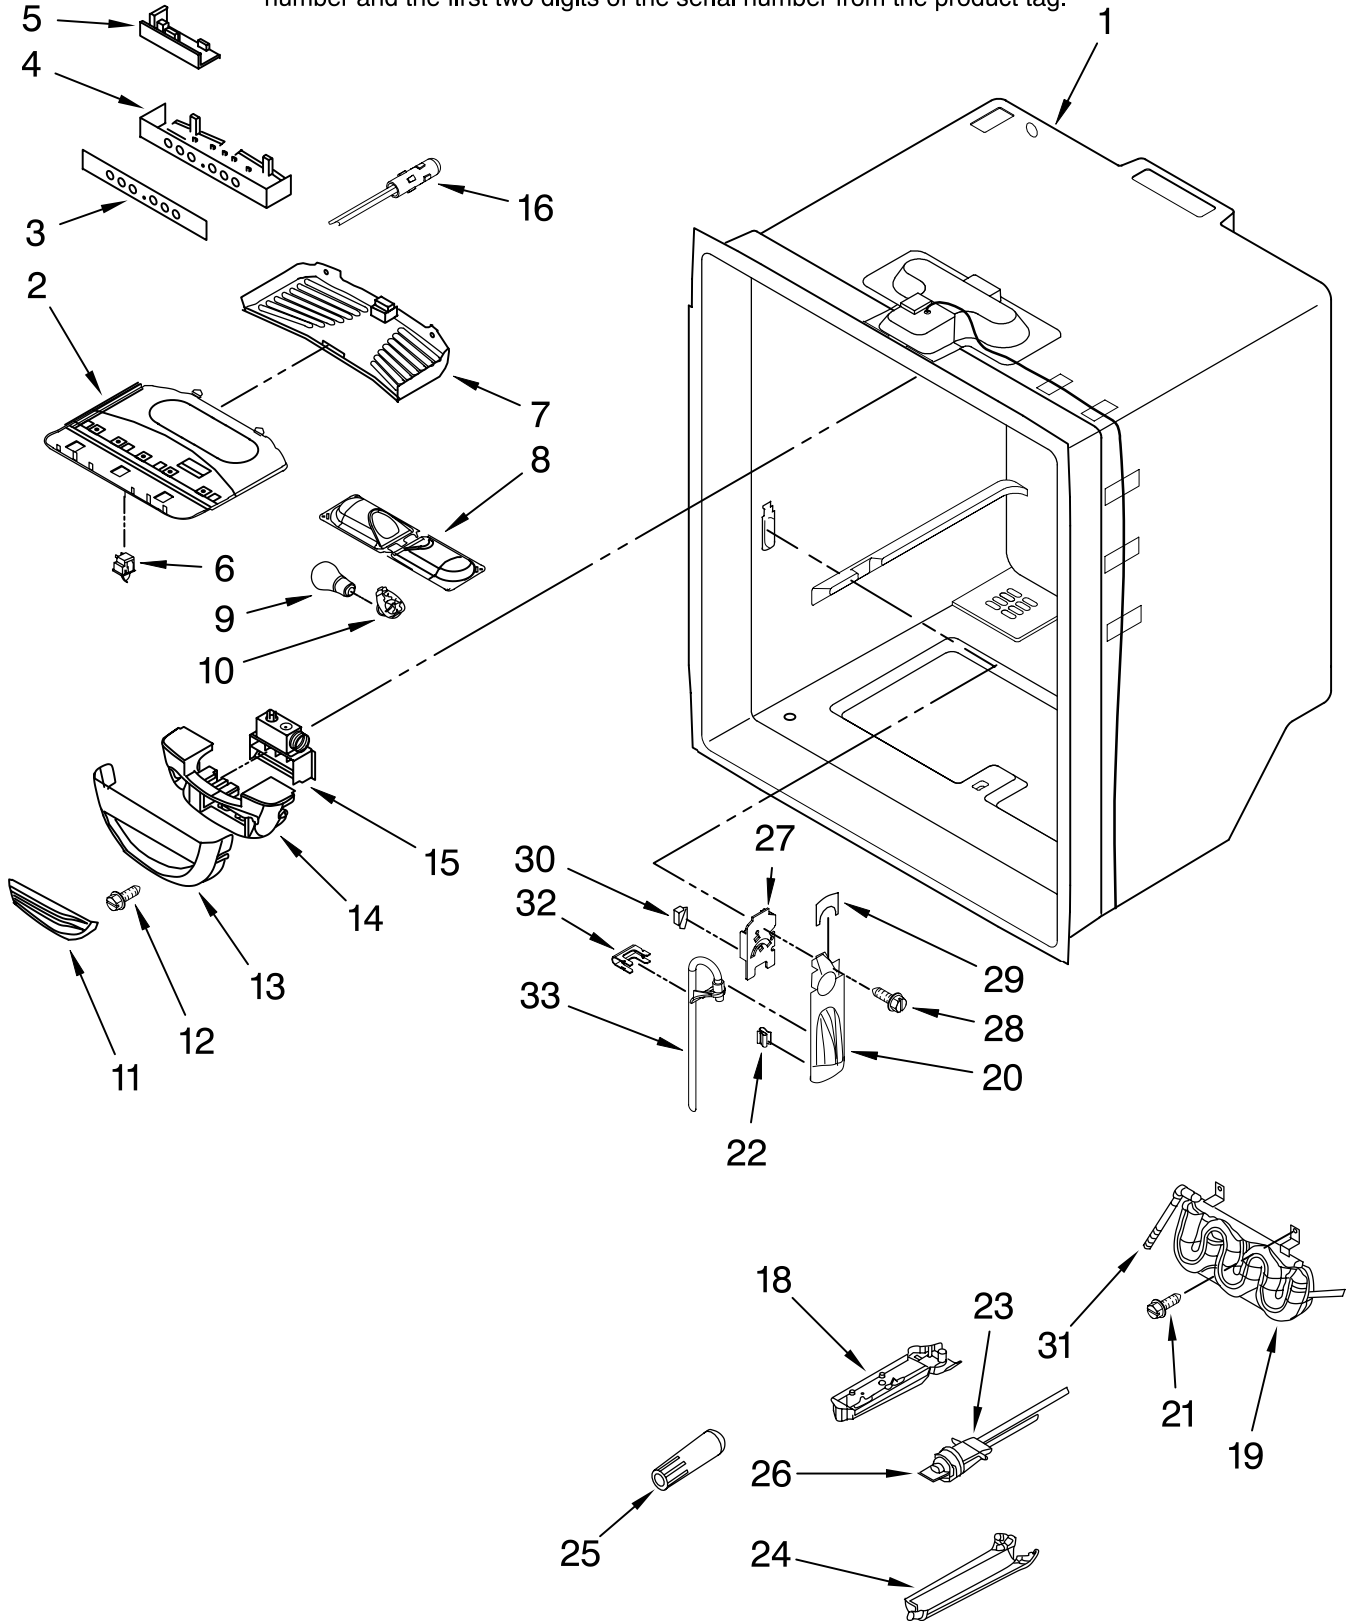

Illus. No.	Part No.	DESCRIPTION	Illus. No.	Part No.	DESCRIPTION	Illus. No.	Part No.	DESCRIPTION
1		Literature Parts	11	67006380	Screw	22		Grille Assembly
	W10137649	Use & Care Guide	12	67006473	Screw			(Includes Clips)
	W10209771	Energy Guide	13	A3076901	Plug, Button		W10131133	White
	67006616	Tech Sheet	14	67006303	Screw		W10131134	Black
2		Cabinet (Not a Serviceable Part)	15		Hinge, Center	24	67006287	Screw
3		Plug, Button (3)		67006960	White	25	67006425	Screw
	67001130	White		67007043	Black	26	67004092	Block, Filter
	67001131	Black		12607103AP	Apollo Grey	27	12751509	Cover, Water Valve
4	67003729	Tube, Plastic	16	W10141622	Foot Brake (2)	28	12575101WD	Cover, Unit
5		Roller Foot Assembly	17		Cover, Corner	29	67003796	Insulation, Sound
	W10237085	LH		67003484	White	30	W10164397	Tube, Drain
	W10237087	RH		67003485	Black	31	W10157973	Clip, Drain Tube
6	12627302	Clip, Grille		12587703AP	Apollo Grey	32	67006737	Screw
7	67006642	Pin, Center Hinge	18	12566606ED	Hinge, Top Left	33	B5759649	Gasket
9	67006521	Screw	19	67003331	Cover, Waterline			
10	W10137519	Elbow, Fill Tube	20	67006564	Screw (8)			
			21		Cover, Hinge			
				67001014	White			
				67001012	Black			
				12477601AP	Apollo Grey			

FOR ORDERING INFORMATION REFER TO PARTS PRICE LIST

REFRIGERATOR LINER PARTS

For Models: KBR20EVWH00, KBR20EVBL00, KBR20EVMS00

(White)

(Black) (Monochromatic Stainless)

The model(s) number shown may be different than what is printed on the model/serial tag of your product. The number(s) shown combine the model number and the first two digits of the serial number from the product tag.