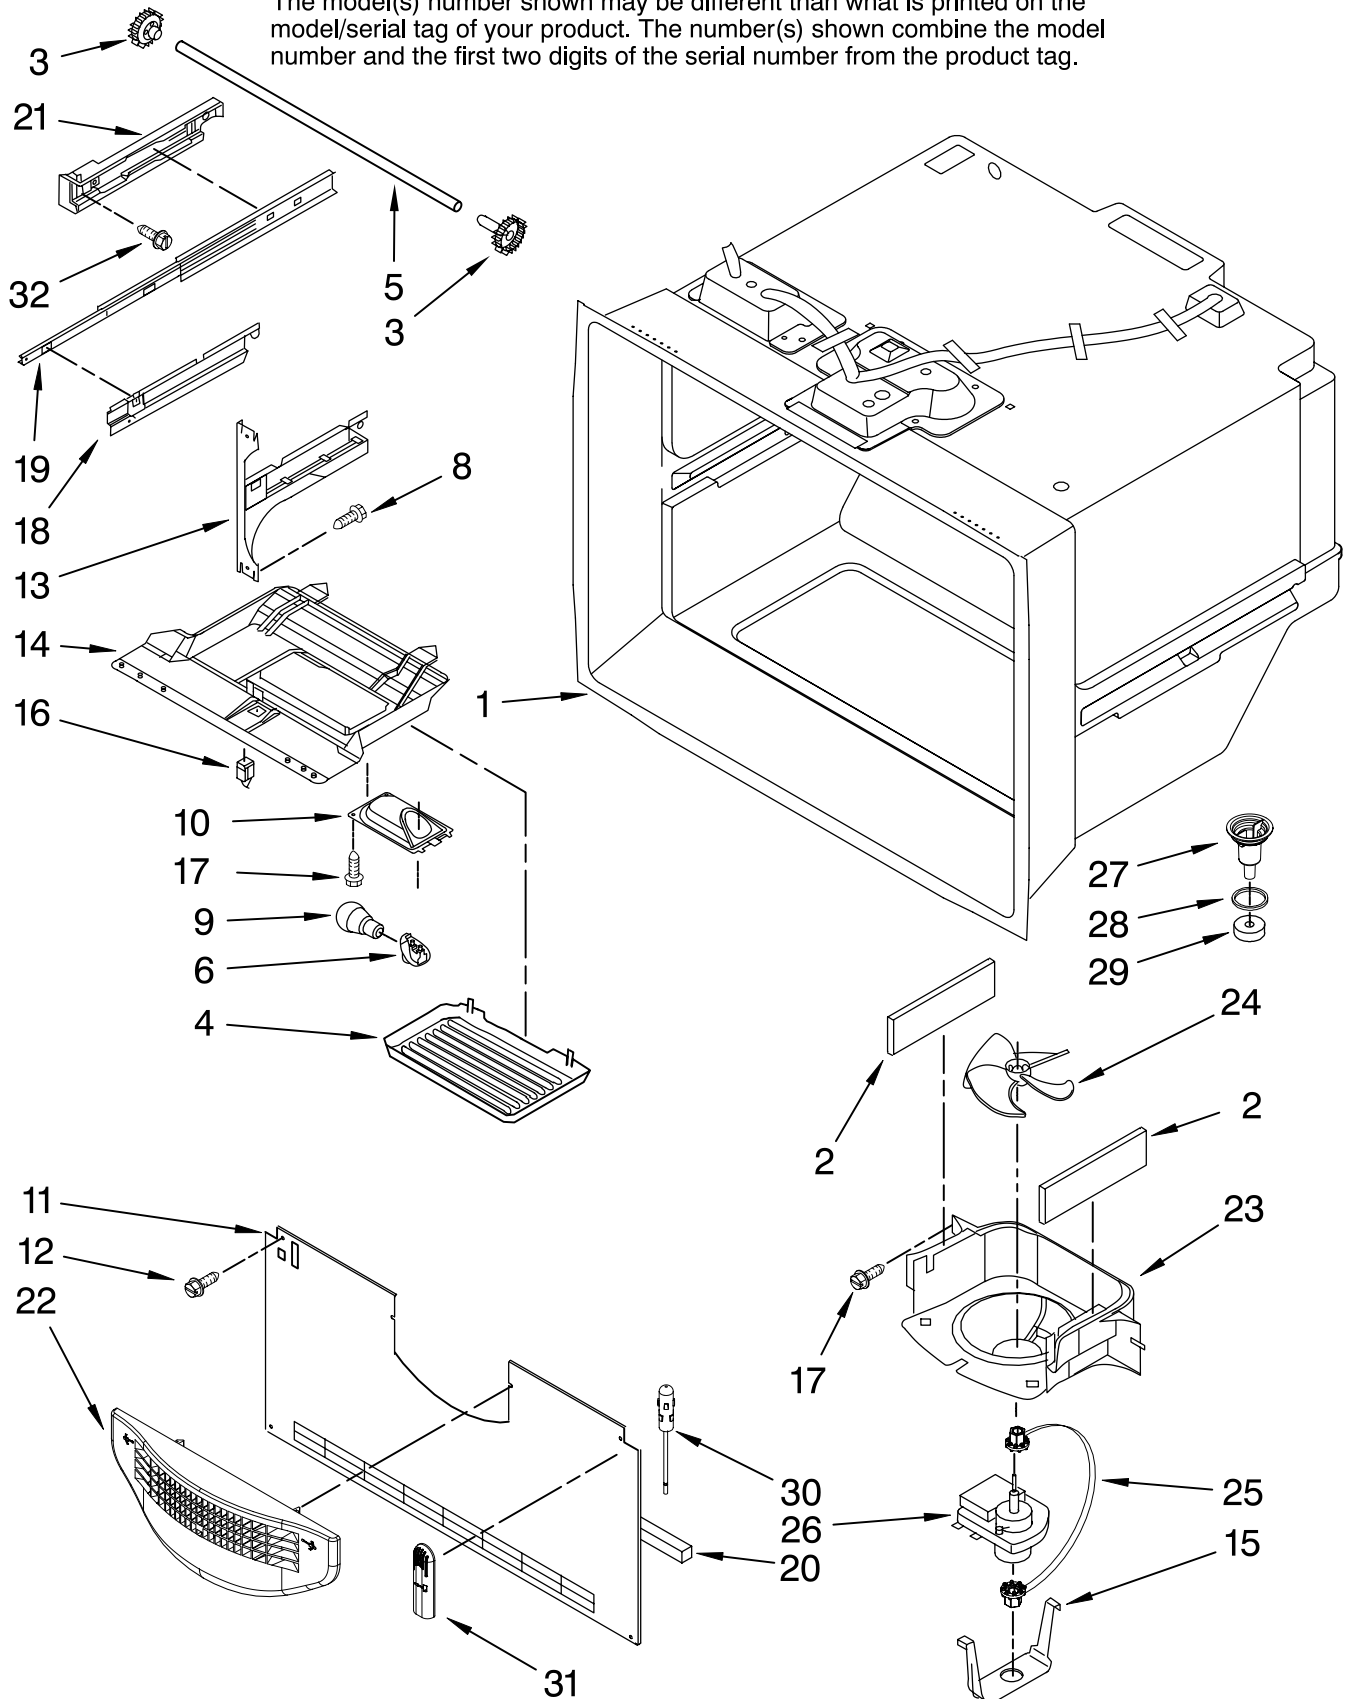

Following Parts Not Illustrated

67005644 Harness, Controls (Refrigerator)

FREEZER LINER PARTS

For Models: KBR20EVWH00, KBR20EVBL00, KBR20EVMS00

(White)

(Black) (Monochromatic Stainless)

The model(s) number shown may be different than what is printed on the model/serial tag of your product. The number(s) shown combine the model number and the first two digits of the serial number from the product tag.