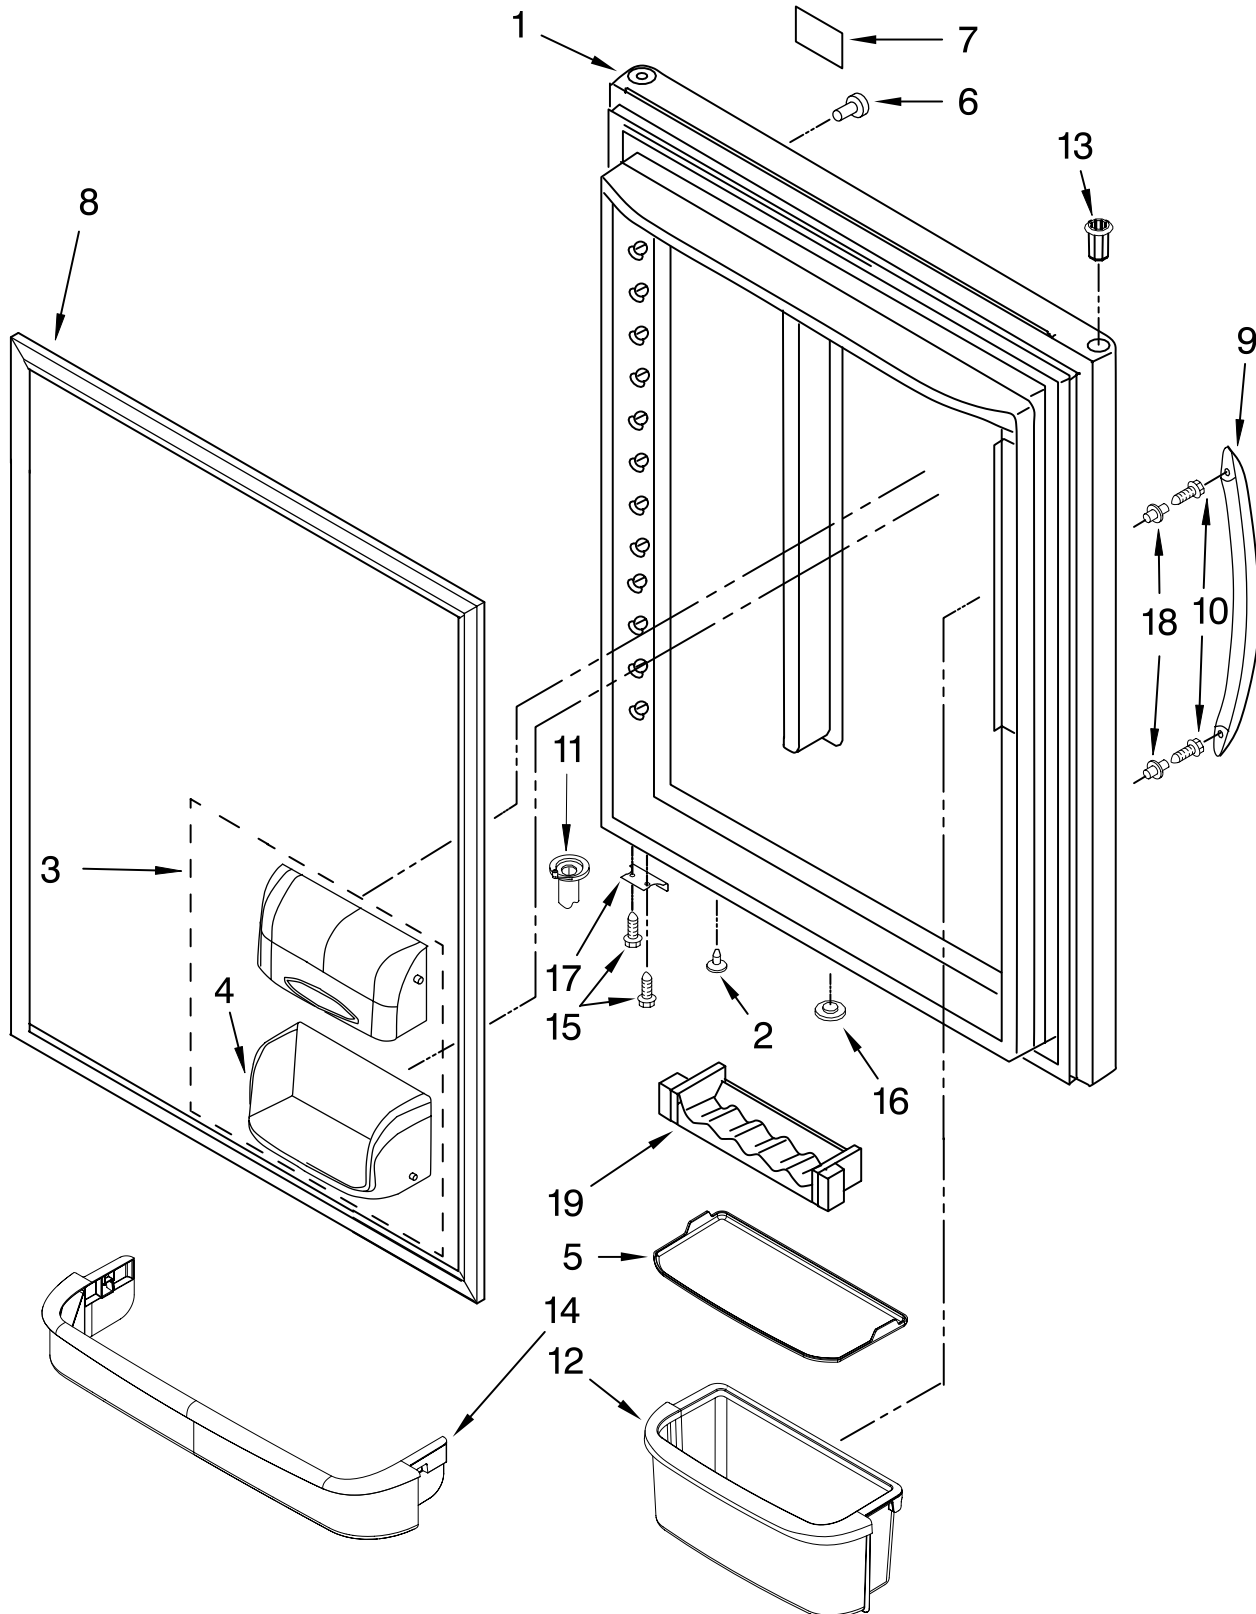

REFRIGERATOR DOOR PARTS

For Models: KBR20EVWH00, KBR20EVBL00, KBR20EVMS00

(White)

(Black) (Monochromatic Stainless)

The model(s) number shown may be different than what is printed on the model/serial tag of your product. The number(s) shown combine the model number and the first two digits of the serial number from the product tag.

FOR ORDERING INFORMATION REFER TO PARTS PRICE LIST