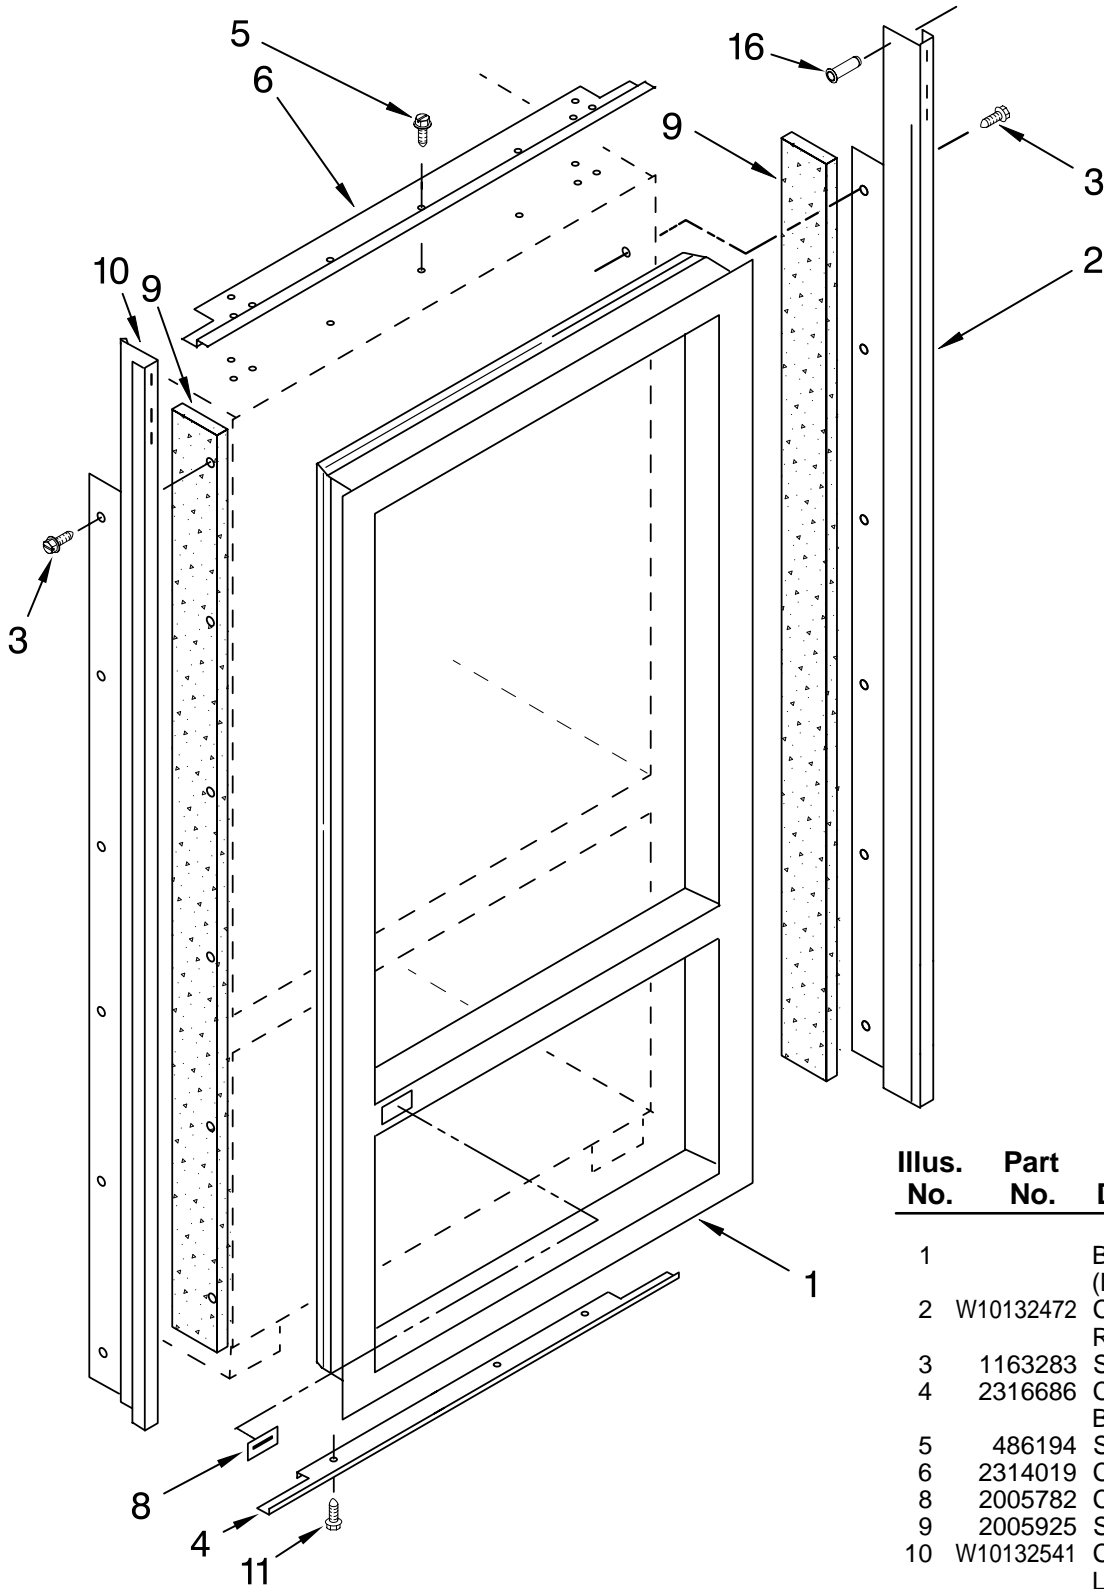

CABINET AND BREAKER TRIM PARTS

For Model: KBRC36FTS00
(Stainless Steel)

Illus. No.	Part No.	DESCRIPTION
1		Breaker, Trim (Not Serviced)
2	W10132472	Cabinet Trim, Right Side
3	1163283	Screw
4	2316686	Cabinet Trim, Bottom
5	486194	Screw
6	2314019	Cabinet Trim, Top
8	2005782	Cover, Hinge
9	2005925	Seal-Trim, Side
10	W10132541	Cabinet Trim, Left Side
11	489464	Screw, 8-18 x 1/2
16	W10121451	Nutsert (4)

FOR ORDERING INFORMATION REFER TO PARTS PRICE LIST