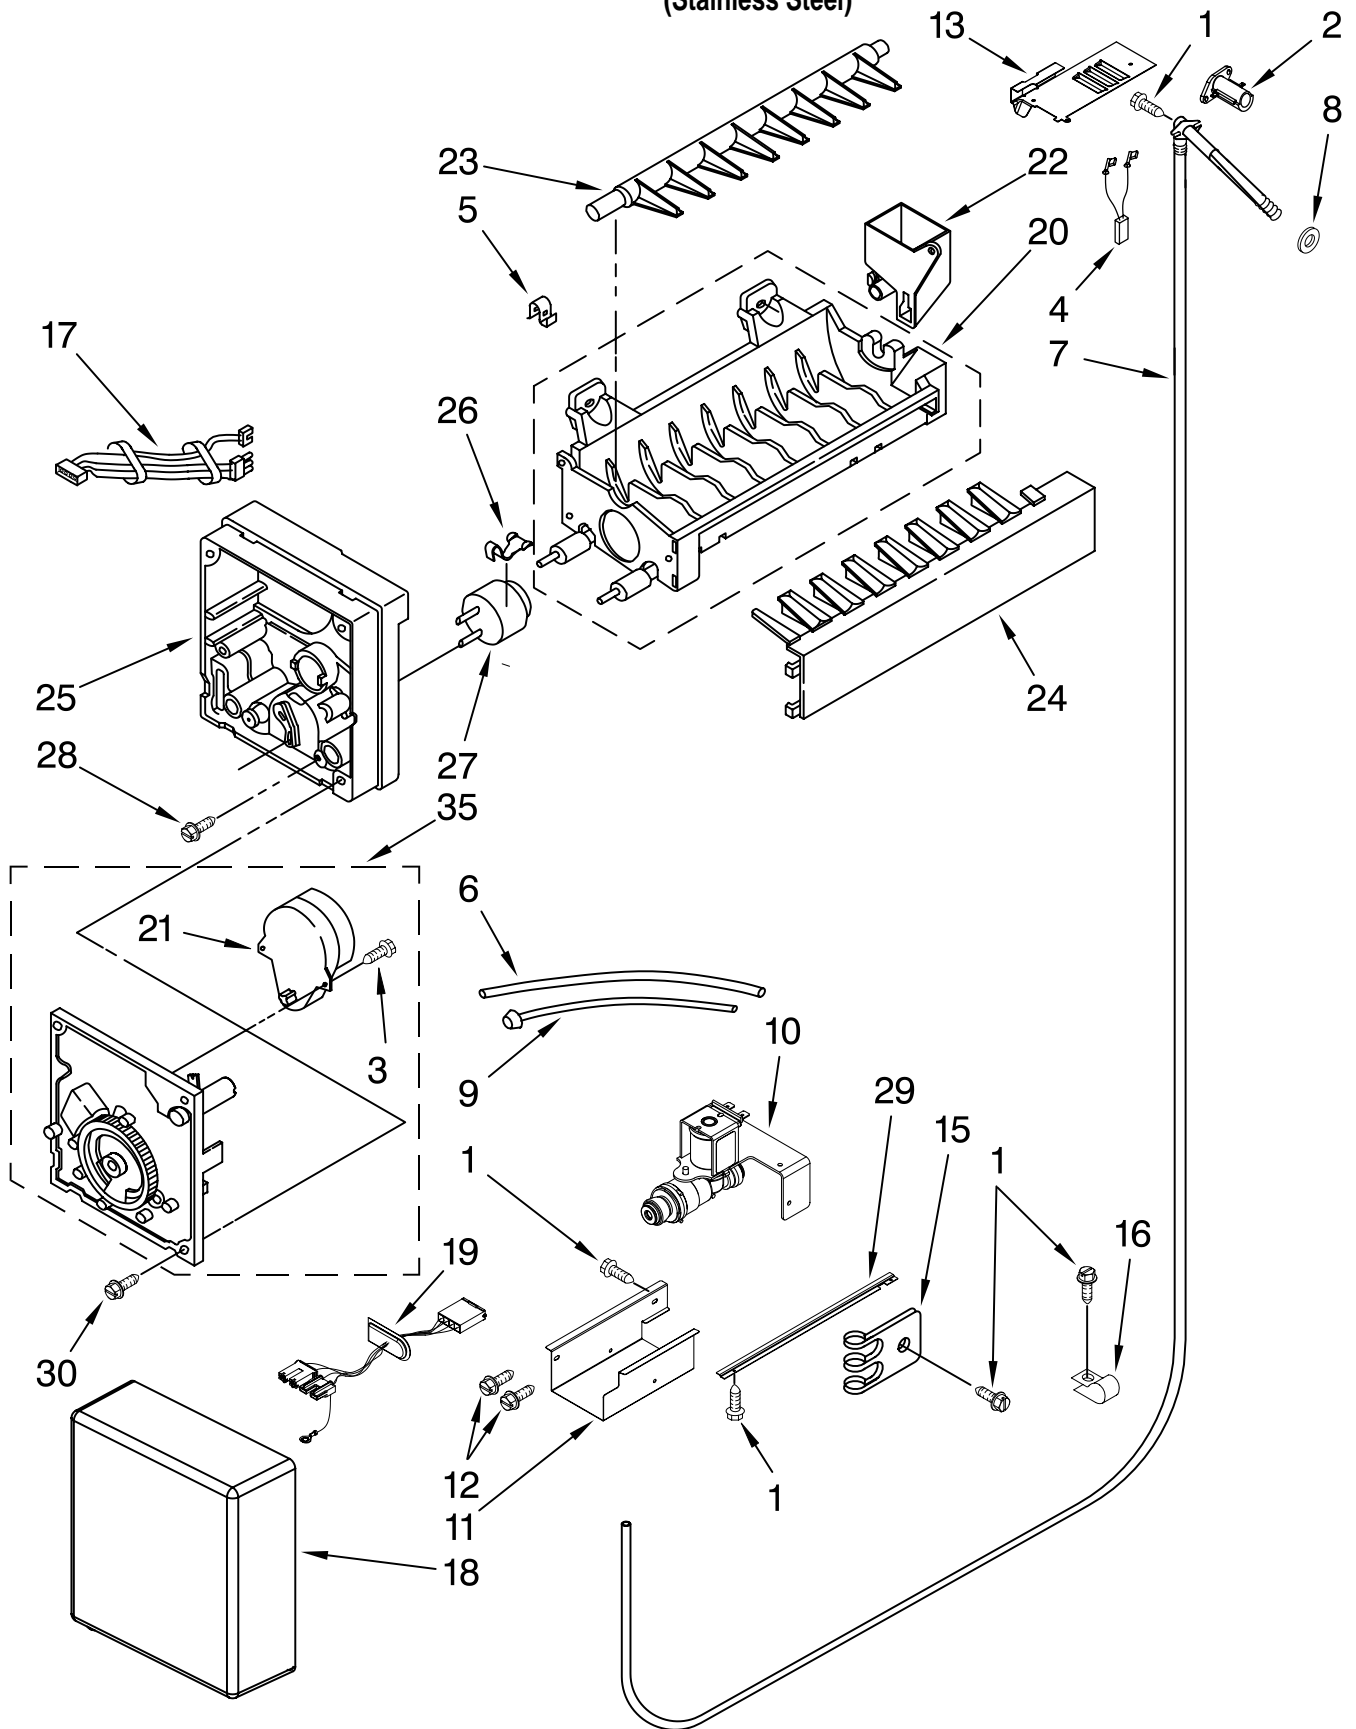

ICEMAKER PARTS

For Model: KBRC36FTS00
(Stainless Steel)

FOR ORDERING INFORMATION REFER TO PARTS PRICE LIST

ICEMAKER PARTS

For Model: KBRC36FTS00
(Stainless Steel)

Illus. No.	Part No.	DESCRIPTION
1	486194	Screw
2	2221240	Heater, Fill Tube
3	489136	Screw (2)
4	2310108	Jumper, Heater Fill Tube
5	628379	Clip, Fuse
6	2325170	Tube, Filter Inlet
7	2317847	Tube Assembly, Water Inlet
8	1106508	Seal Gasket
9	2317912	Tube, Filter Outlet
10	2307650	Valve, Solenoid
11	W10129653	Shield, Valve
12	489464	Screw
13	2221231	Heat Shield
15	489348	Clamp, Valve
16	488946	Clamp, Tubing
17	2310136	Wire Harness, Icemaker
18	2257538	Cover
19	2310193	Wire Assembly (Water Valve)
20	W10122527	Mold & Heater (Also Order 542638 Silicone Grease)
21	626683	Motor
22	628356	Cup, Water Fill
23	627843	Ejector
24	2182124	Ice Stripper
25	2195914	Support
26	2315522	Retainer, Thermostat (2)
27	627985	Thermostat (Also Order 542639 Cement Alumilastic)
28	8533917	Screw
29	2320559	Support, Valve
30	489276	Screw
35	626691	Module Assembly (Includes 3 & 21)
100	2316895	Complete Icemaker Assembly

Following Parts Not Illustrated
(Optional Parts Only)

8537055 Cleaner,
Stainless Steel
W10129081 Handle Kit for
Previous Architect
Series (Stainless)