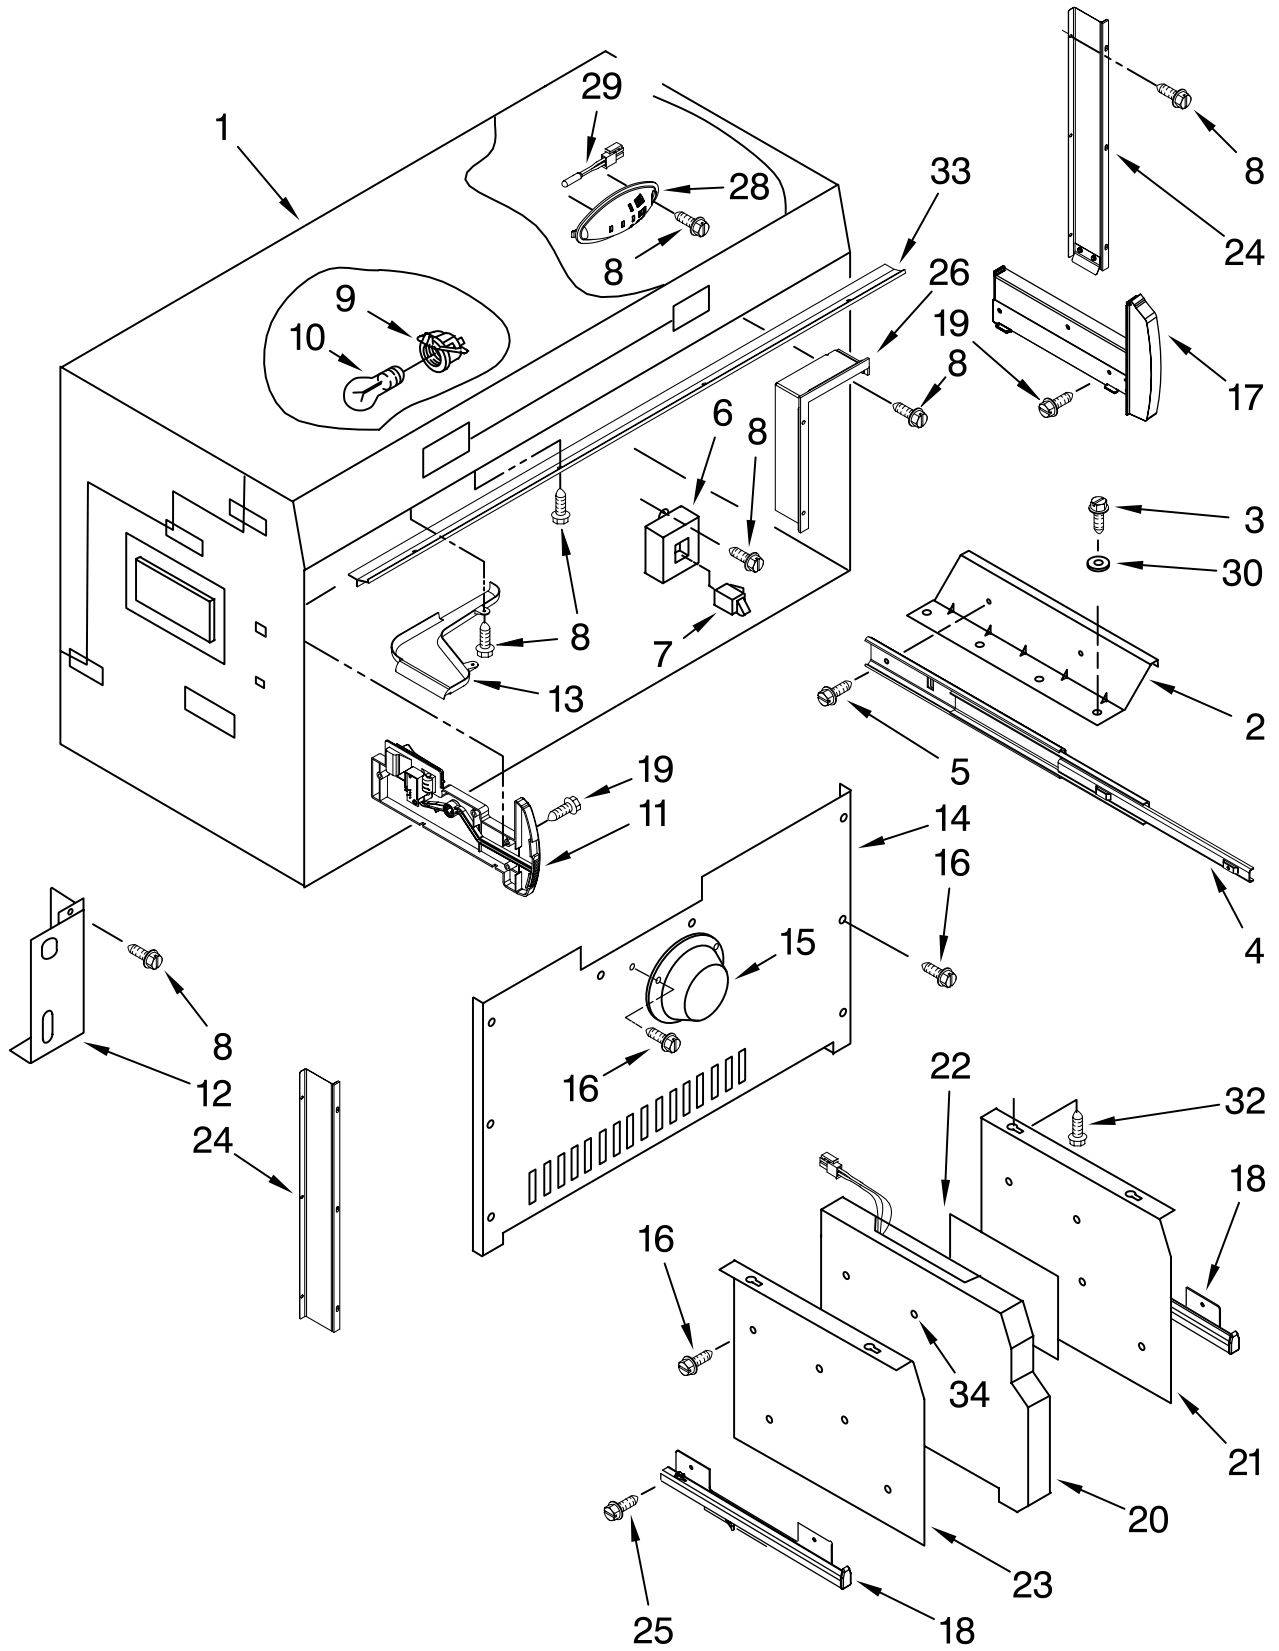

FREEZER LINER PARTS

For Model: KBRC36FTS00
(Stainless Steel)

FOR ORDERING INFORMATION REFER TO PARTS PRICE LIST

FREEZER LINER PARTS

For Model: KBRC36FTS00
(Stainless Steel)

Illus. No.	Part No.	DESCRIPTION
1		Liner, Freezer (Not Servicable)
2	2306425	Mounting Bracket, Drawer Slide (2)
3	W10071460	Screw
4	2320616	Drawer Slide, Freezer Basket (2)
5	W10061370	Screw
6	2314022	Cover, Light Switch
7	1118894	Switch, Rocker
8	486194	Screw
9	2223857	Socket, Light
10	2309101	Bulb, Light
11	2268299	Switch Assembly, Icemaker (Includes Emitter)
12	2306187	Cover, Wiring (Icemaker)
13	2317006	Duct, Air Flow (Icemaker)
14	2317829	Cover, Evaporator
15	2317829	Cover, Evaporator Fan
16	487539	Screw
17	2306106	Spacer, Drawer (Right Side)
18		Slide, Freezer Bin
	2306117	Left (2)
	2306116	Right (2)
19	488163	Screw
20	2317925	Divider, Freezer Bins (Includes Receiver)
21	2306104	Support, Slide (Right)
22	2317927	Shield
23	2306105	Support, Slide (Left)
24		Bracket, Evaporator Cover
	2320512	Left Side
	2327339	Right Side
25	488163	Screw
26	2317902	Bracket, Air Return
28	2317105	Cover, Thermistor
29	2188820	Thermistor
30	W10075920	Washer
32	8533928	Screw
33	W10135431	Air Deflector Asy
34	2198643	Lens, Receiver

FOR ORDERING INFORMATION REFER TO PARTS PRICE LIST