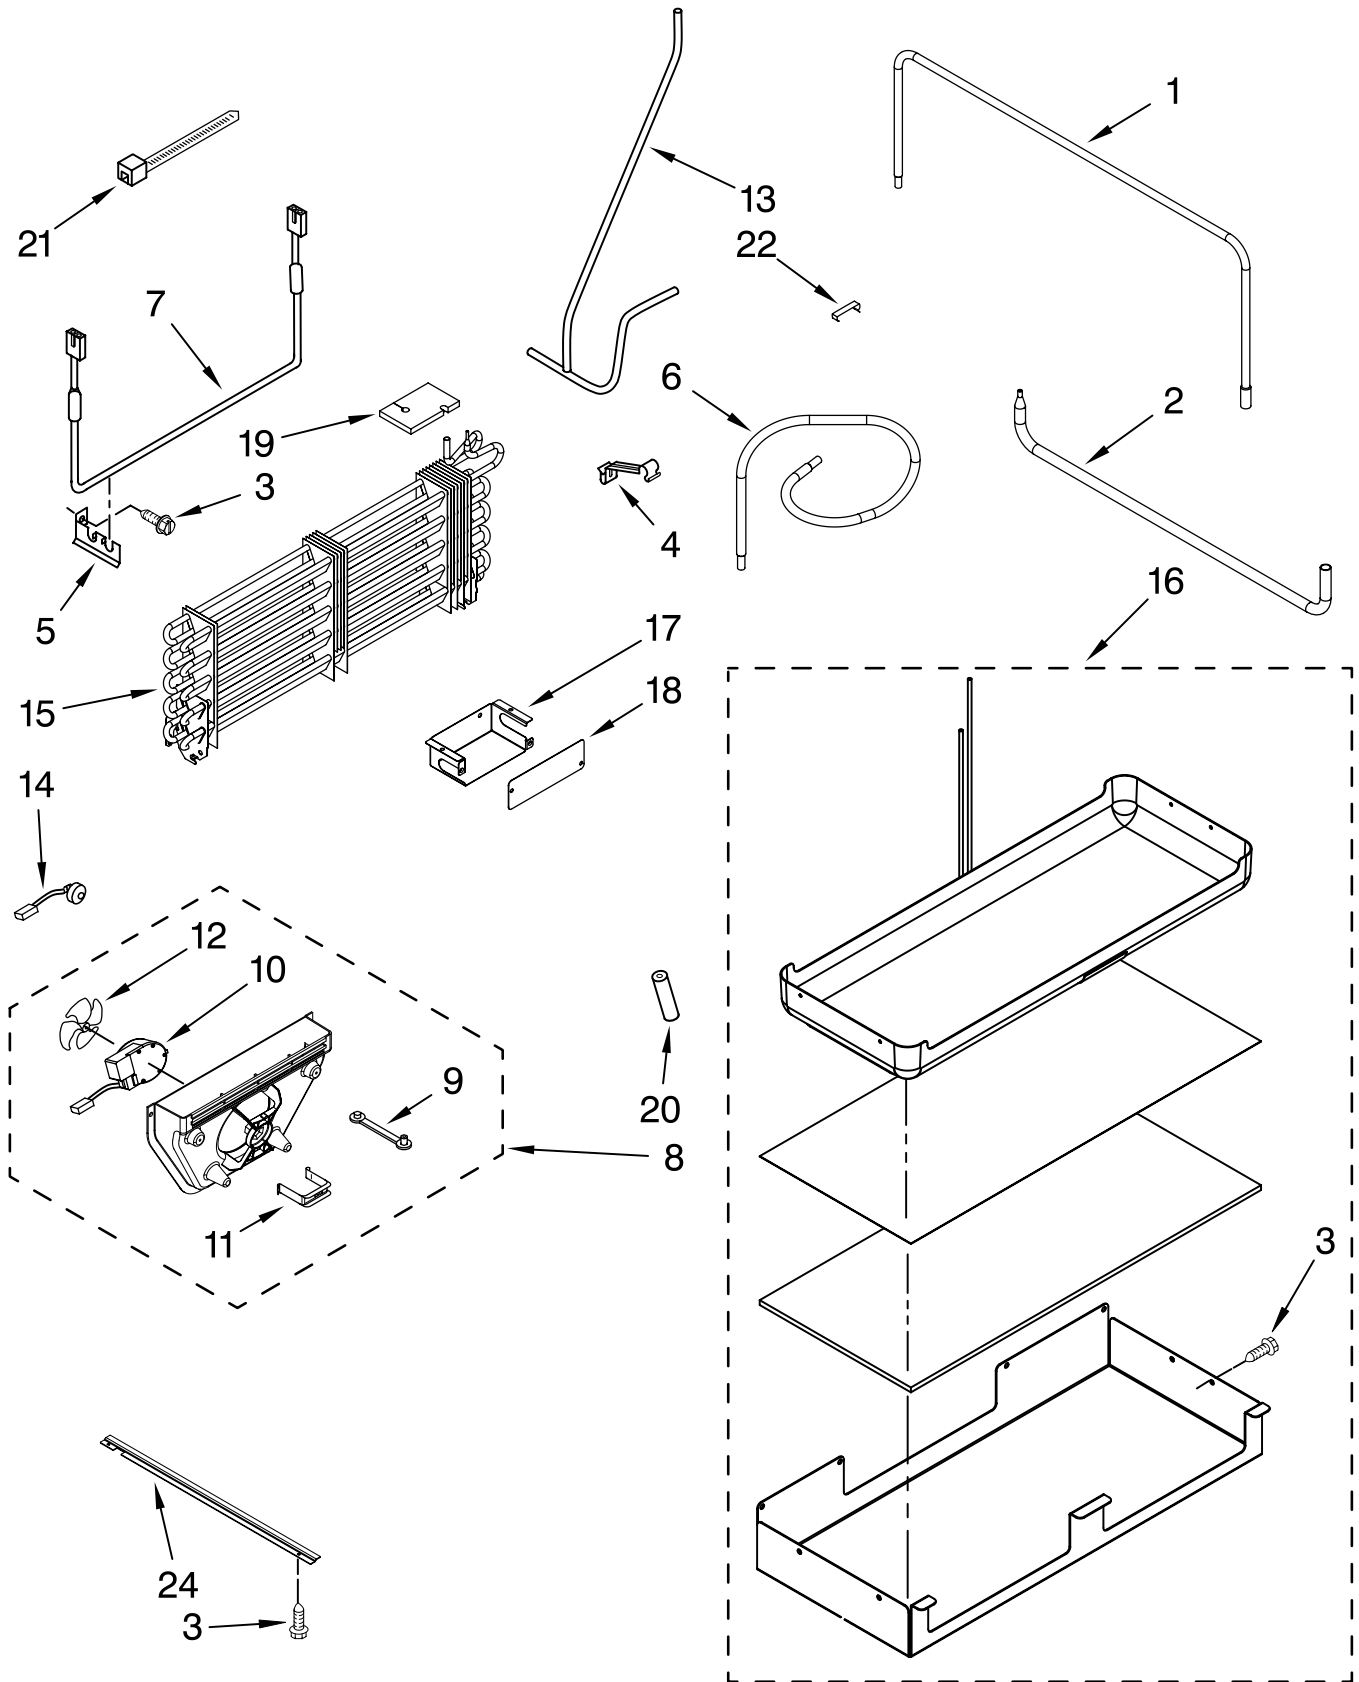

LOWER UNIT AND TUBE PARTS

For Model: KBRC36FTS00
(Stainless Steel)

FOR ORDERING INFORMATION REFER TO PARTS PRICE LIST

LOWER UNIT AND TUBE PARTS

For Model: KBRC36FTS00
(Stainless Steel)

Illus. No.	Part No.	DESCRIPTION
1	2309072	Tube, Transition (Condenser)
2	2309070	Tube, Transition (Drier/Restrictor)
3	486194	Screw
4	2307944	Clip
5	2307945	Bracket, Mounting
6	2309076	Tube, Suction
7	2268393	Heater, Defrost
8	2306178	Scroll Assembly
9	2223986	Grommet, Motor
10	2259385	Motor, Fan
11	2223733	Retainer, Fan Motor
12	2169142	Blade, Fan
13	W10121368	Tube, Discharge
14	2310137	Defrost Bi-Metal
15	2268391	Evaporator
16	2320615	Drain Pan Asy
17	2316684	Cover, Box
18	2316683	Cover, Wiring
19	2306180	Block, Evaporator
20	2215648	Damper, Heater
21	2155774	Wire Tie
22	2317920	Clip, Heater
24	2320554	Bracket, Drain Pan

FOR ORDERING INFORMATION REFER TO PARTS PRICE LIST