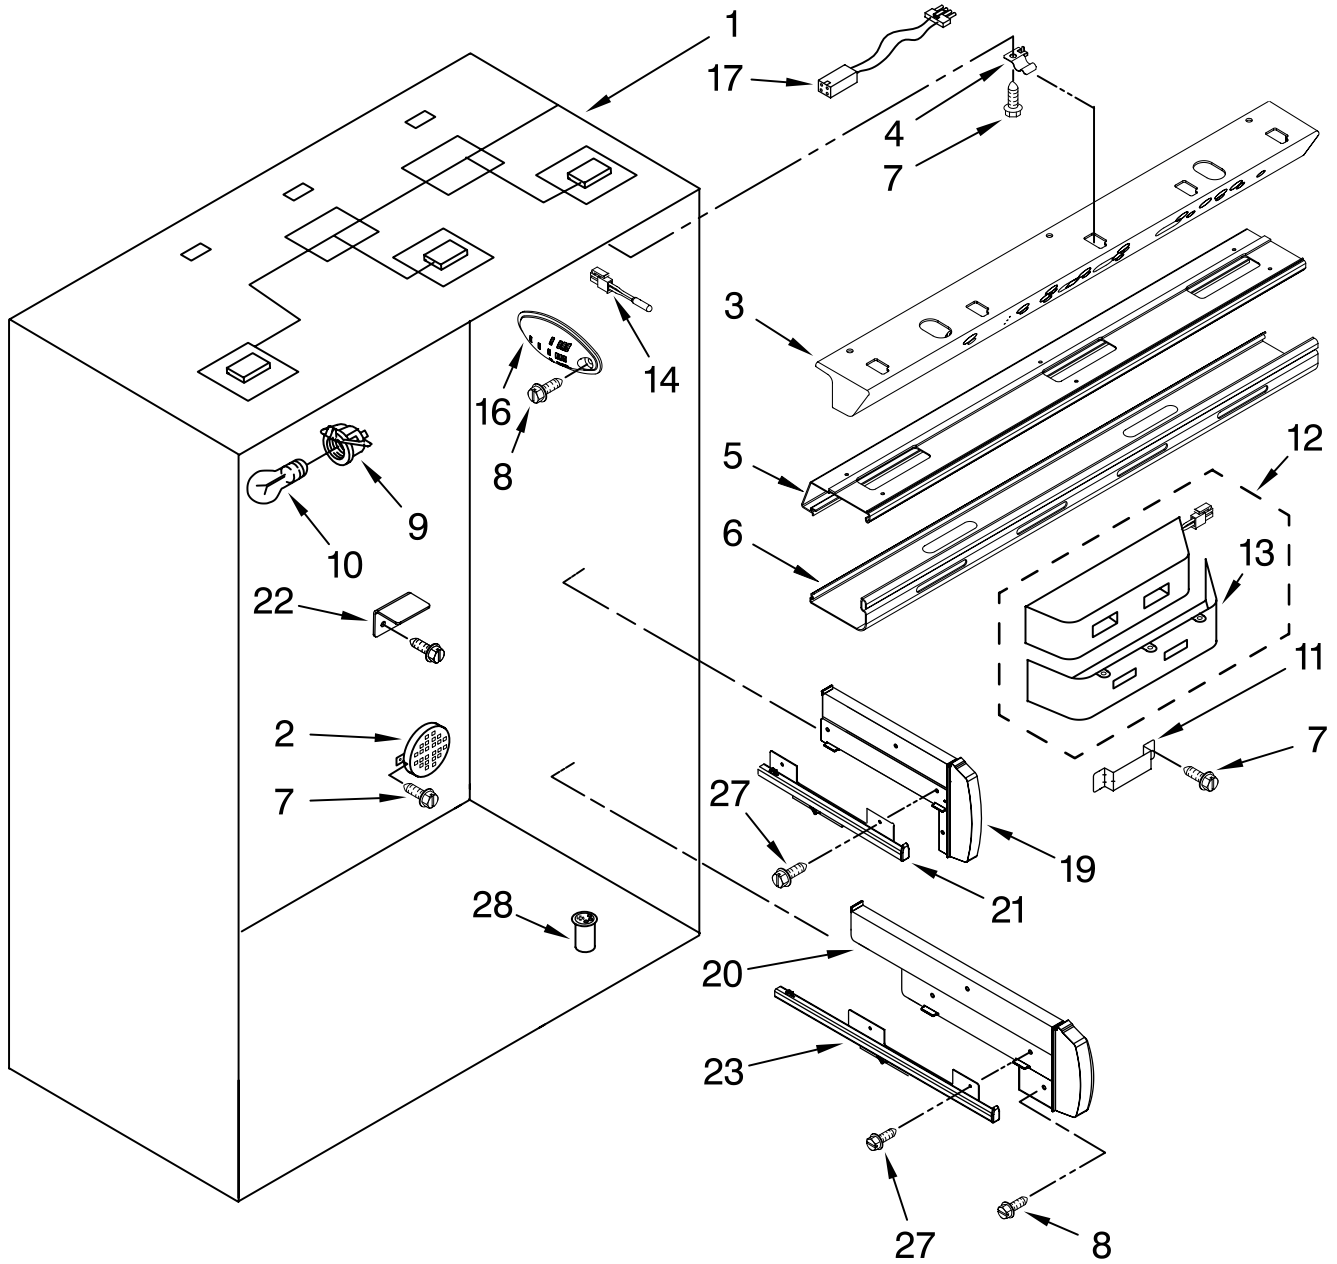

REFRIGERATOR LINER PARTS

For Model: KBRC36FTS00

(Stainless Steel)

FOR ORDERING INFORMATION REFER TO PARTS PRICE LIST

REFRIGERATOR LINER PARTS

For Model: KBRC36FTS00
(Stainless Steel)

Illus. No.	Part No.	DESCRIPTION
1		Liner, Refrigerator (Not Servicable)
2	2317004	Cover, Air Return (2)
3	2309267	Control Box, Complete
4	2317000	Clip, Control Box
5	2324970	Bracket, Control Box
6	2309270	Shield, Light
7	487539	Screw, 8-15 x 1/2
8	488163	Screw
9	2223857	Socket, Light (3)
10	2309101	Bulb, Light (3)
11	2317917	Clip, Diffuser Cover
12	2320523	Diffuser Assembly
13	2320519	Cover, Diffuser
14	2188820	Thermistor
16	2317105	Cover, Thermistor
17	2310164	Wire, Jumper
19		Spacer, Crisper
	2309411	Left
	2309410	Right
20		Spacer, Deli
	2268411	Left
	2268412	Right
21		Slide, Crisper Pan
	2302952	Left (2)
	2302953	Right (2)
22	2302788	Support, Crisper Cover
23		Slide, Deli Pan
	2302956	Left (2)
	2302957	Right (2)
27	8533929	Screw
28	2171931	Valve, Tube-Body

FOR ORDERING INFORMATION REFER TO PARTS PRICE LIST