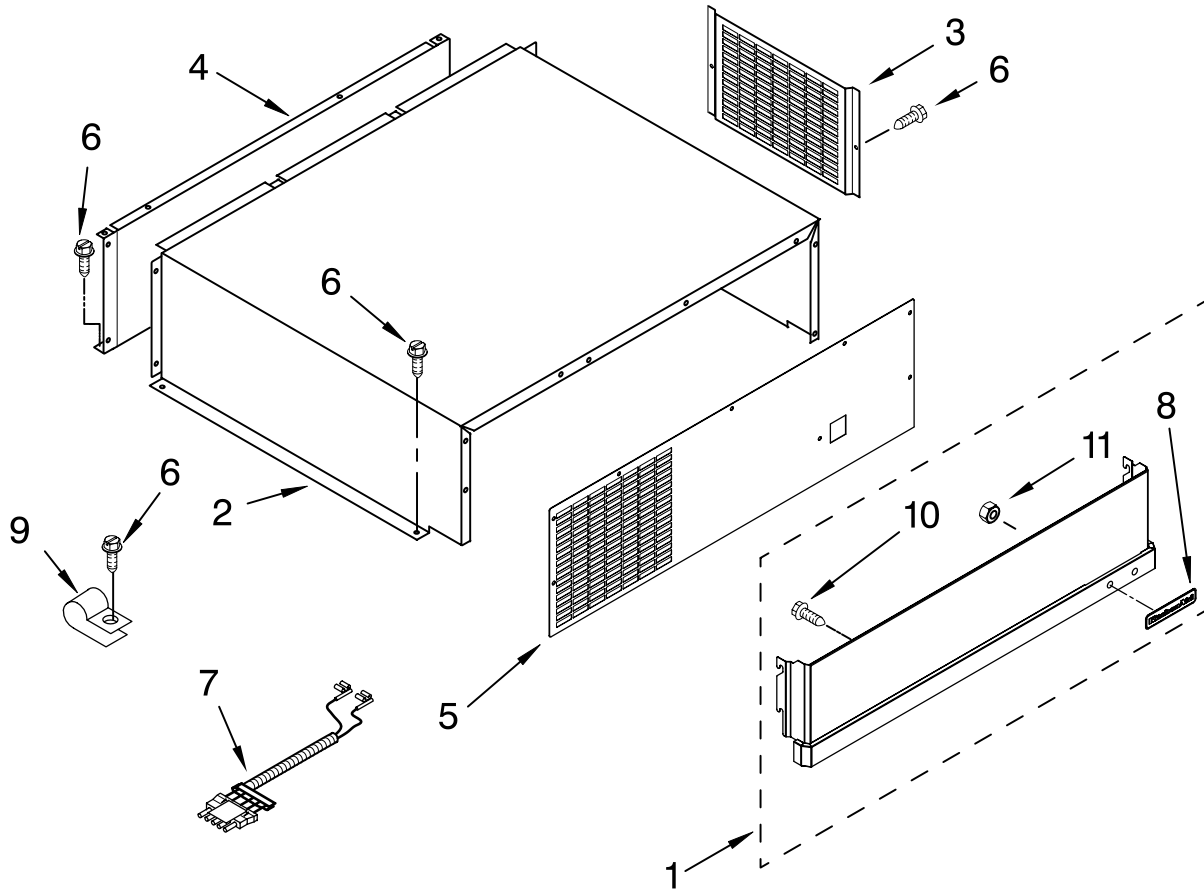

TOP GRILLE AND UNIT COVER PARTS

For Model: KBRC36FTS00
(Stainless Steel)

Illus. No.	Part No.	DESCRIPTION
1	2316739S	Top Grille Assembly
2	2320502	Cover, Unit
3	2317881	Grille, Condenser
4	2256466	Back Panel
5	2307682	Front, Unit Cover
6	487415	Screw
7	2187894	Wire Assembly, Light Switch
8	2317923S	Nameplate
9	489348	Clamp
10	489399	Screw (5)
11	2004333	Nut (2)

FOR ORDERING INFORMATION REFER TO PARTS PRICE LIST