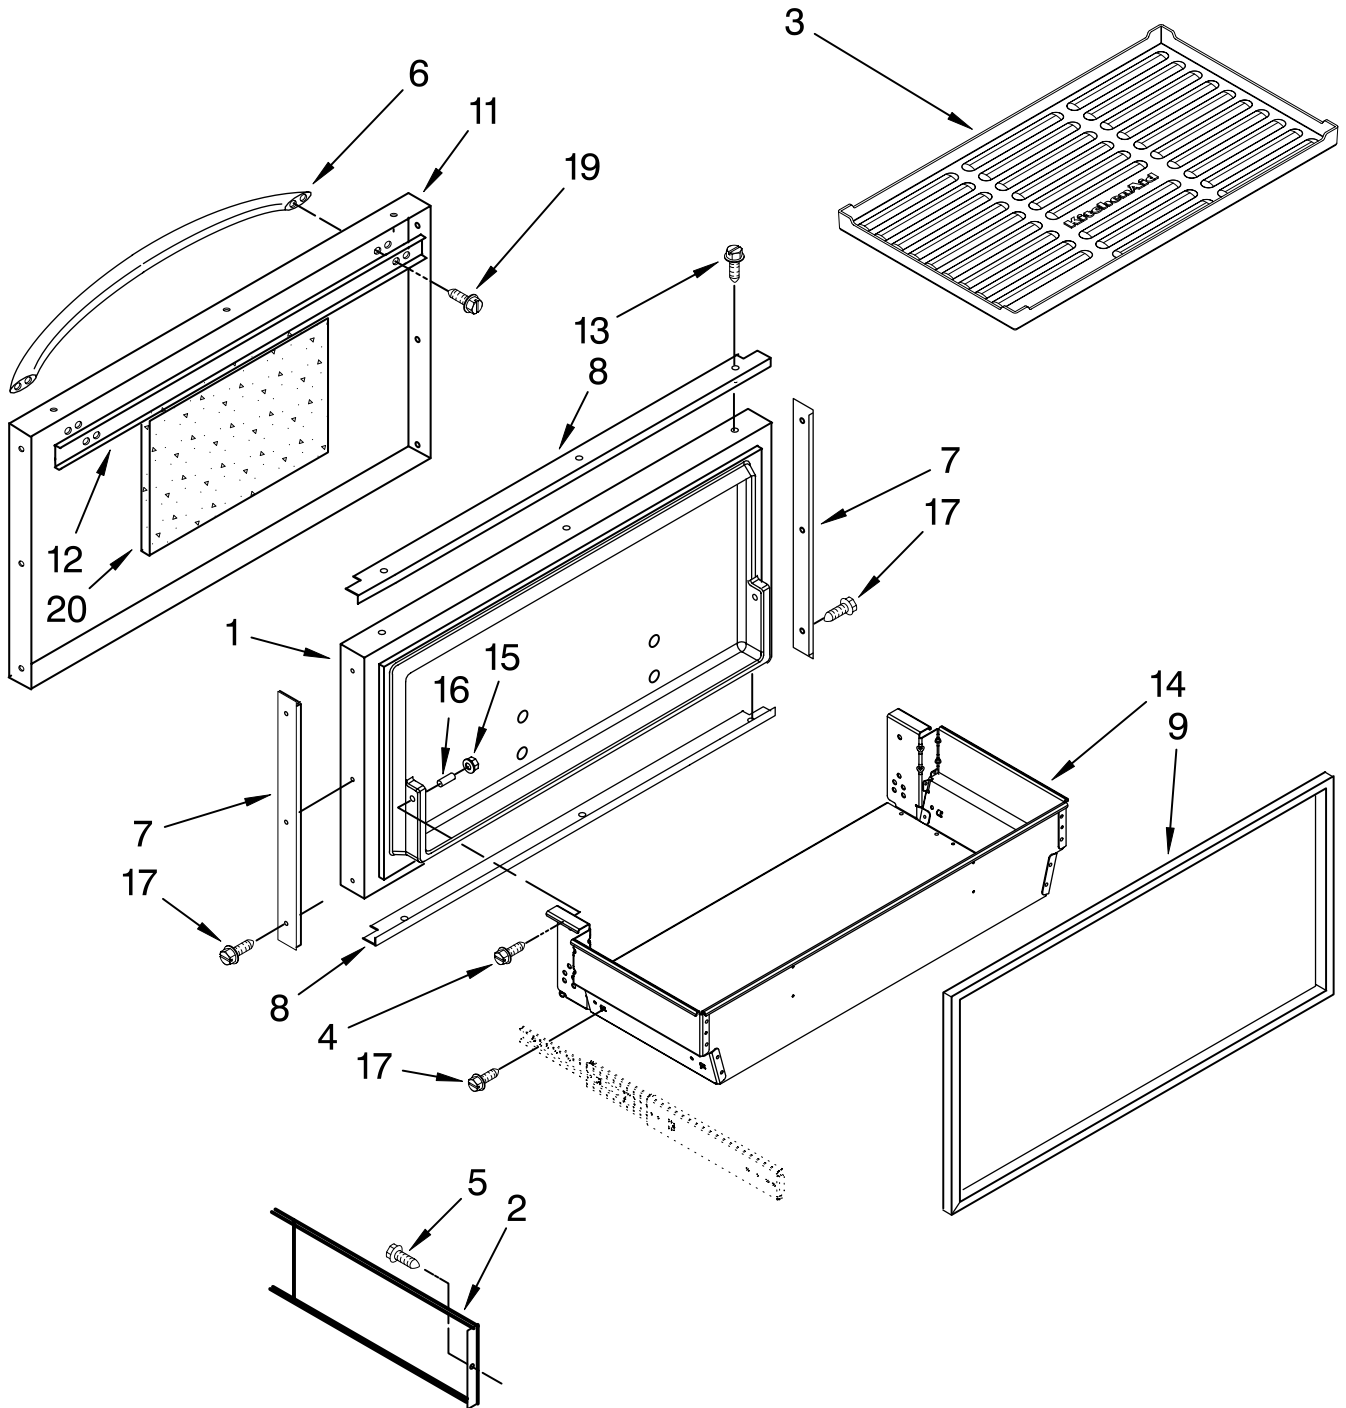

FREEZER DOOR AND BASKET PARTS

For Model: KBRC36FTS00
(Stainless Steel)

FOR ORDERING INFORMATION REFER TO PARTS PRICE LIST

FREEZER DOOR AND BASKET PARTS

For Model: KBRC36FTS00
(Stainless Steel)

Illus. No.	Part No.	DESCRIPTION
1	2327401	Freezer Door Panel (Includes Item 9)
2	2317101	Divider, Basket (2)
3	2314025	Mat, Basket
4	W10135775	Screw, 5/16 x 3/4
5	W10135792	Screw, 8/32 x 1/4
6	2316868	Handle
7	2300025	Spacer, Door Edge (Sides)
8	2300027	Spacer, Door Edge (Top & Bottom)
9	2300185	Door Gasket, Magnetic
11	2306489	Skin, Door
12	2306398	Plate, Handle
13	8281250	Screw, 8-15 x 1/2
14	2327533	Basket Assembly, Freezer
15	2207454	Nut, Hex
16	W10001190	Washer
17	W10109030	Screw, 10-24 x 1/4 (Basket to Slide)
19	308544	Screw
20	2327468	Filler, Foam

FOR ORDERING INFORMATION REFER TO PARTS PRICE LIST