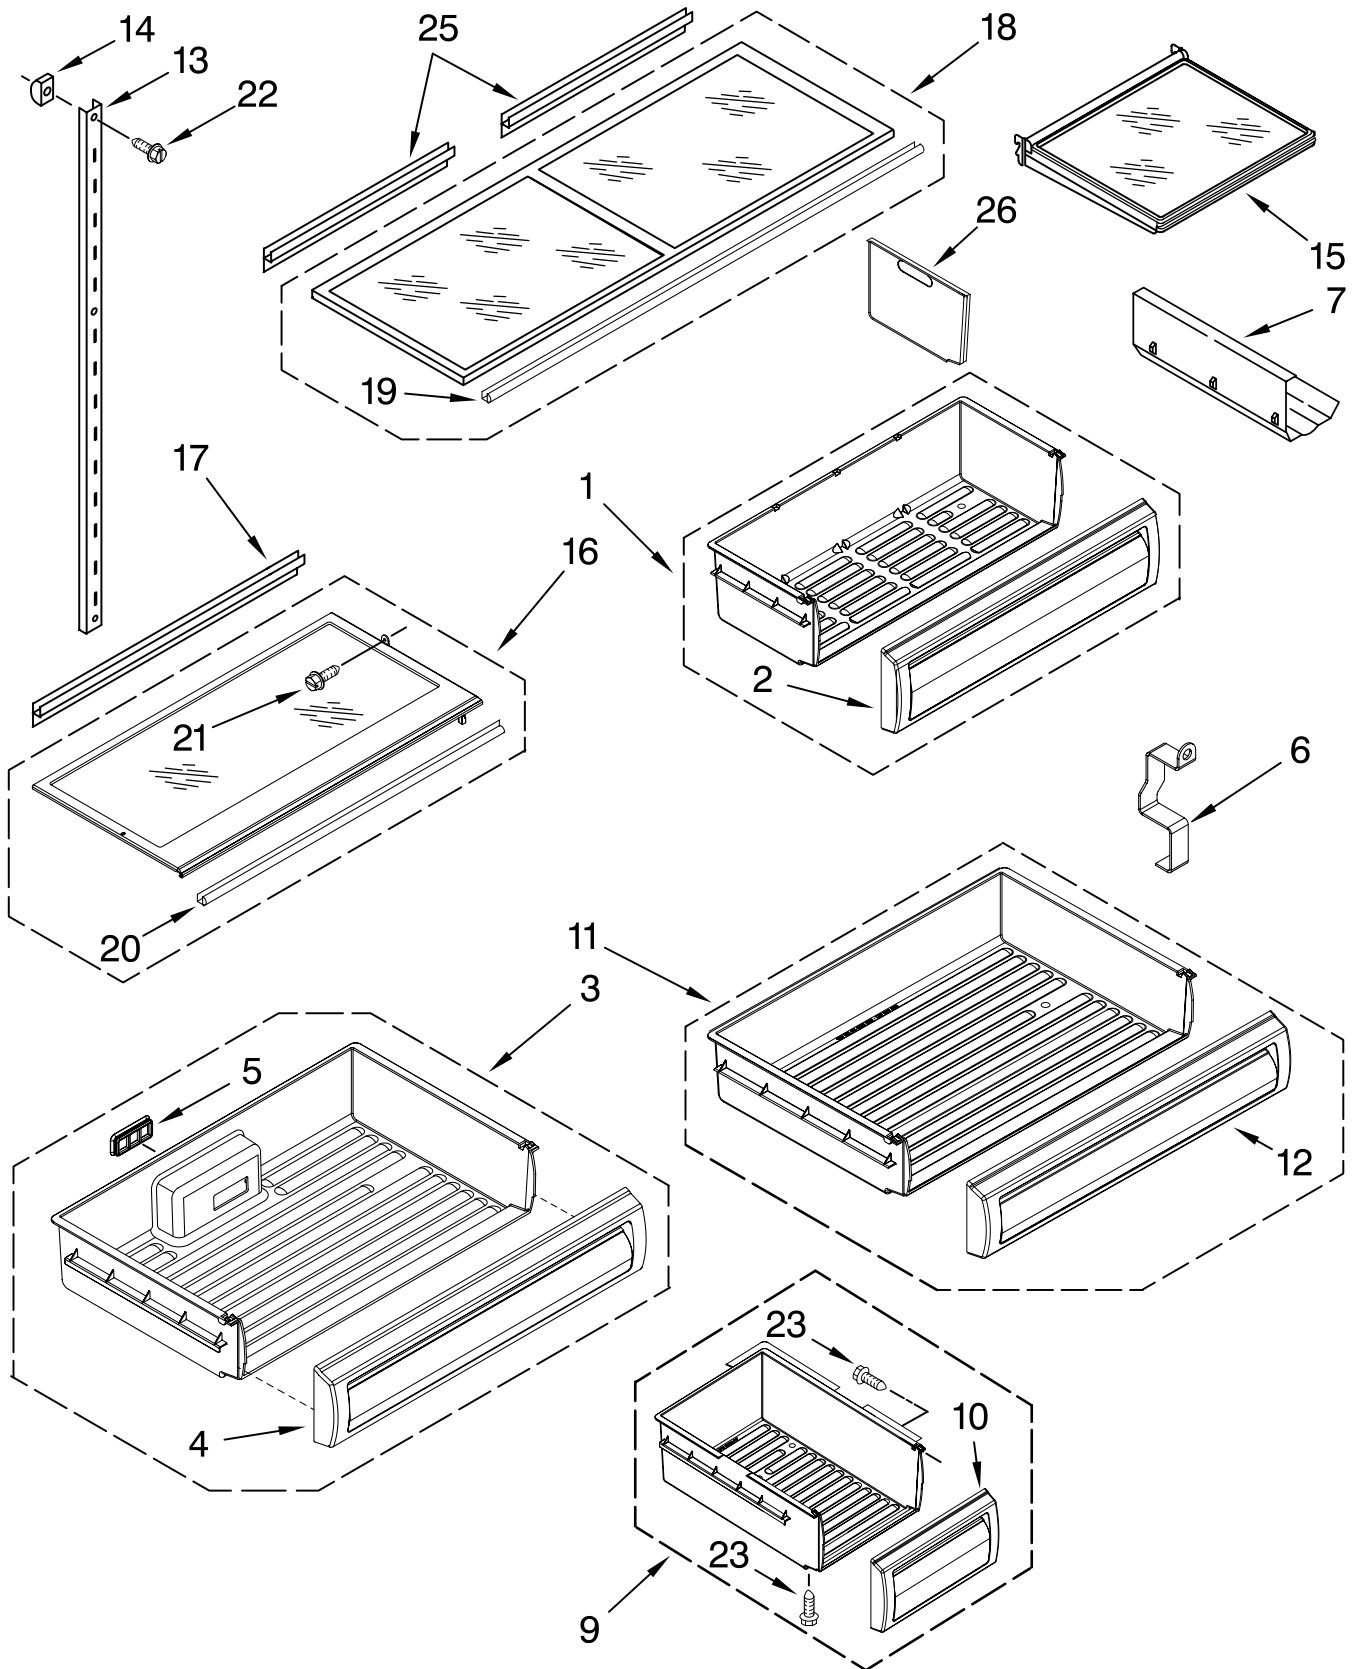

SHELF PARTS

For Model: KBRC36FTS00

(Stainless Steel)

FOR ORDERING INFORMATION REFER TO PARTS PRICE LIST

SHELF PARTS

For Model: KBRC36FTS00
(Stainless Steel)

Illus. No.	Part No.	DESCRIPTION
1	2256375	Crisper Pan Assembly (Includes # 2)
2	2256374	Front, Crisper Pan
3	2268397	Deli Pan Assembly (Incl. #4 & 5)
4	2257548	Front, Deli Pan
5	2307810	Duct, Deli Pan
6		Clip, Bin
	2327394	Left
	2327393	Right
7	2179404	Rack, Wine
9	2306174	Ice Pan Assembly (Includes # 10)
10	2306175	Front, Ice Pan
11	2327512	Freezer Pan Assembly (Includes # 12)
12	2268383	Front, Freezer Pan
13	2327314	Ladder, Shelf (4)
14	520965	Support, Ladder
15	2309376	Shelf (4)
16	2308605	Cover, Deli Bin
	2327413	Insulation, Deli
17	2309399	Gasket, Rear
18	2268413	Cover, Crisper
19	2309397	Gasket, Front (Crisper Cover)
20	2309397	Gasket, Front (Deli Cover)
21	8281251	Screw
22	2006475	Screw
23	488886	Screw, 8-18 x 1/2
25	2309398	Gasket, Rear
26	2256474	Divider, (Crisper Pan)