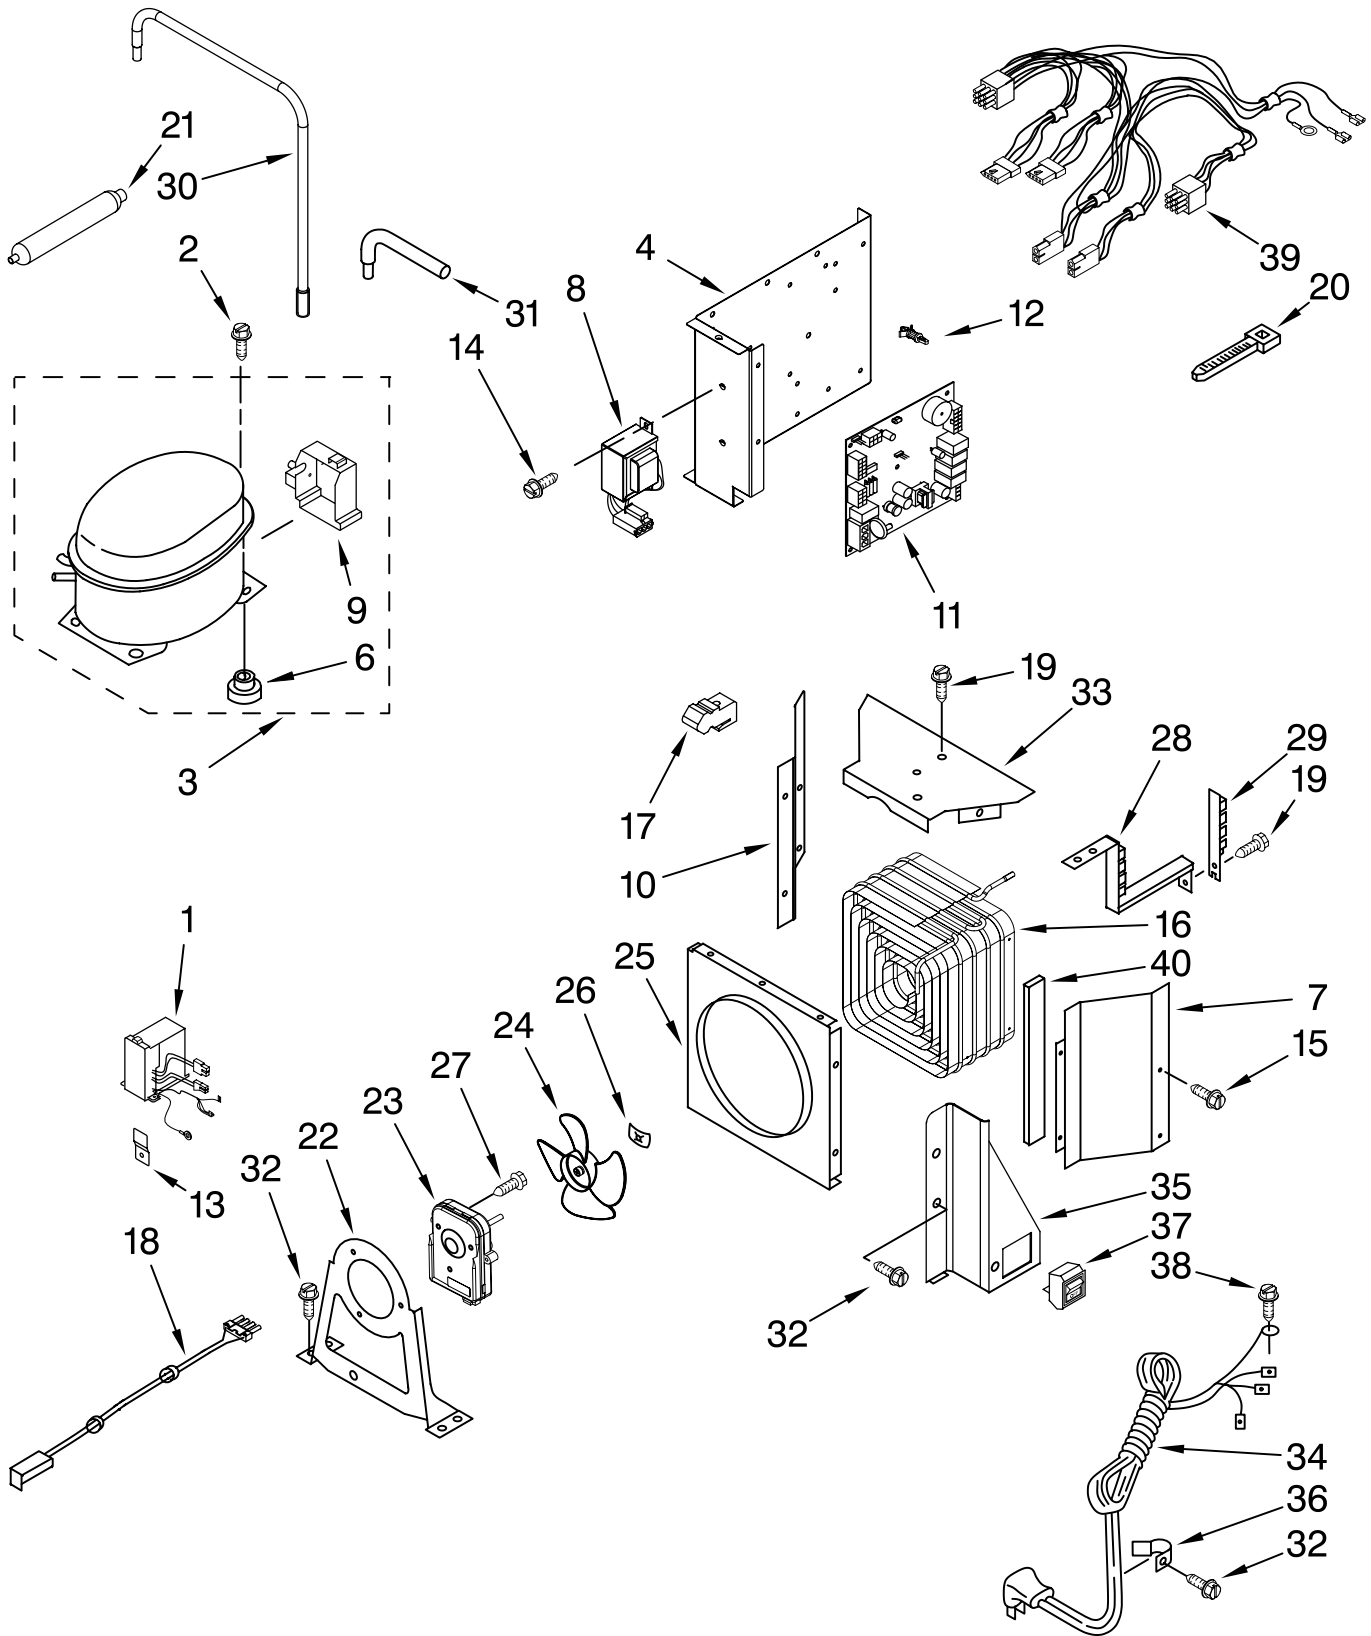

UPPER UNIT PARTS

For Model: KBRC36FTS00
(Stainless Steel)

FOR ORDERING INFORMATION REFER TO PARTS PRICE LIST

UPPER UNIT PARTS

For Model: KBRC36FTS00
(Stainless Steel)

Illus. No.	Part No.	DESCRIPTION	Illus. No.	Part No.	DESCRIPTION	Illus. No.	Part No.	DESCRIPTION
1	W10133449	Inverter Box	19	489399	Screw	Following Parts Not Illustrated and Optional Parts Not Included		
2	489373	Screw, Compressor Mounting (4)	20	2155774	Wire Tie			
3	2223801	Compressor (Includes Items 6, 9 & 21) (Also Order 876765 Tube Kit)	21	2317982	Drier			
4	2307683	Housing, Control Board	22	2215641	Bracket, Fan Motor			
6	1100826	Grommet, Mounting	23	2206036	Motor, Fan			
7	2309002	Support, Condenser (Right)	24	2190685	Blade, Fan			
8	2303033	Transformer	25	2003169	Orifice, Fan			
9	2215676	Terminal Cover	26	486692	Speed Nut			
10	2309001	Support, Condenser (Left)	27	8281160	Screw			
11	W10121049	Control Board	28	2317031	Bracket, Vibration (Condenser)			
12	2203075	Spacer (9)	29	2317030	Arm, Vibration (Condenser)	978025		Valve, Access (1/4")
13	2256328	Bracket, Inverter Box	30	2307566	Tube, Transition (Condenser/Drier)	978026		Valve, Access (5/16")
14	487415	Screw	31	2194319	Tube, Process	978027		Valve, Access (3/8")
15	1157158	Screw	32	486194	Screw	978028		Valve, Access (1/2")
16	2307998	Condenser	33	2309000	Cover, Condenser	978029		Valve, Access (5/8")
17	2309431	Grommet (2)	34	2310251	Service Cord	978030		Valve, Access (3/4")
18	2310207	Wire Assembly (Condenser Fan)	35	2307684	Bracket, Mounting (Power Switch)	876764		Valve, Access (3/16")
			36	549193	Clamp, Cord	REFRIGERANT CHARGE		
			37	2266802	Switch, Power Disconnect			5.50 oz. (R-134A)
			38	487294	Screw, Ground			
			39	2310505	Wiring Harness, Unit Compartment			
			40	2309432	Gasket, Condenser			

FOR ORDERING INFORMATION REFER TO PARTS PRICE LIST