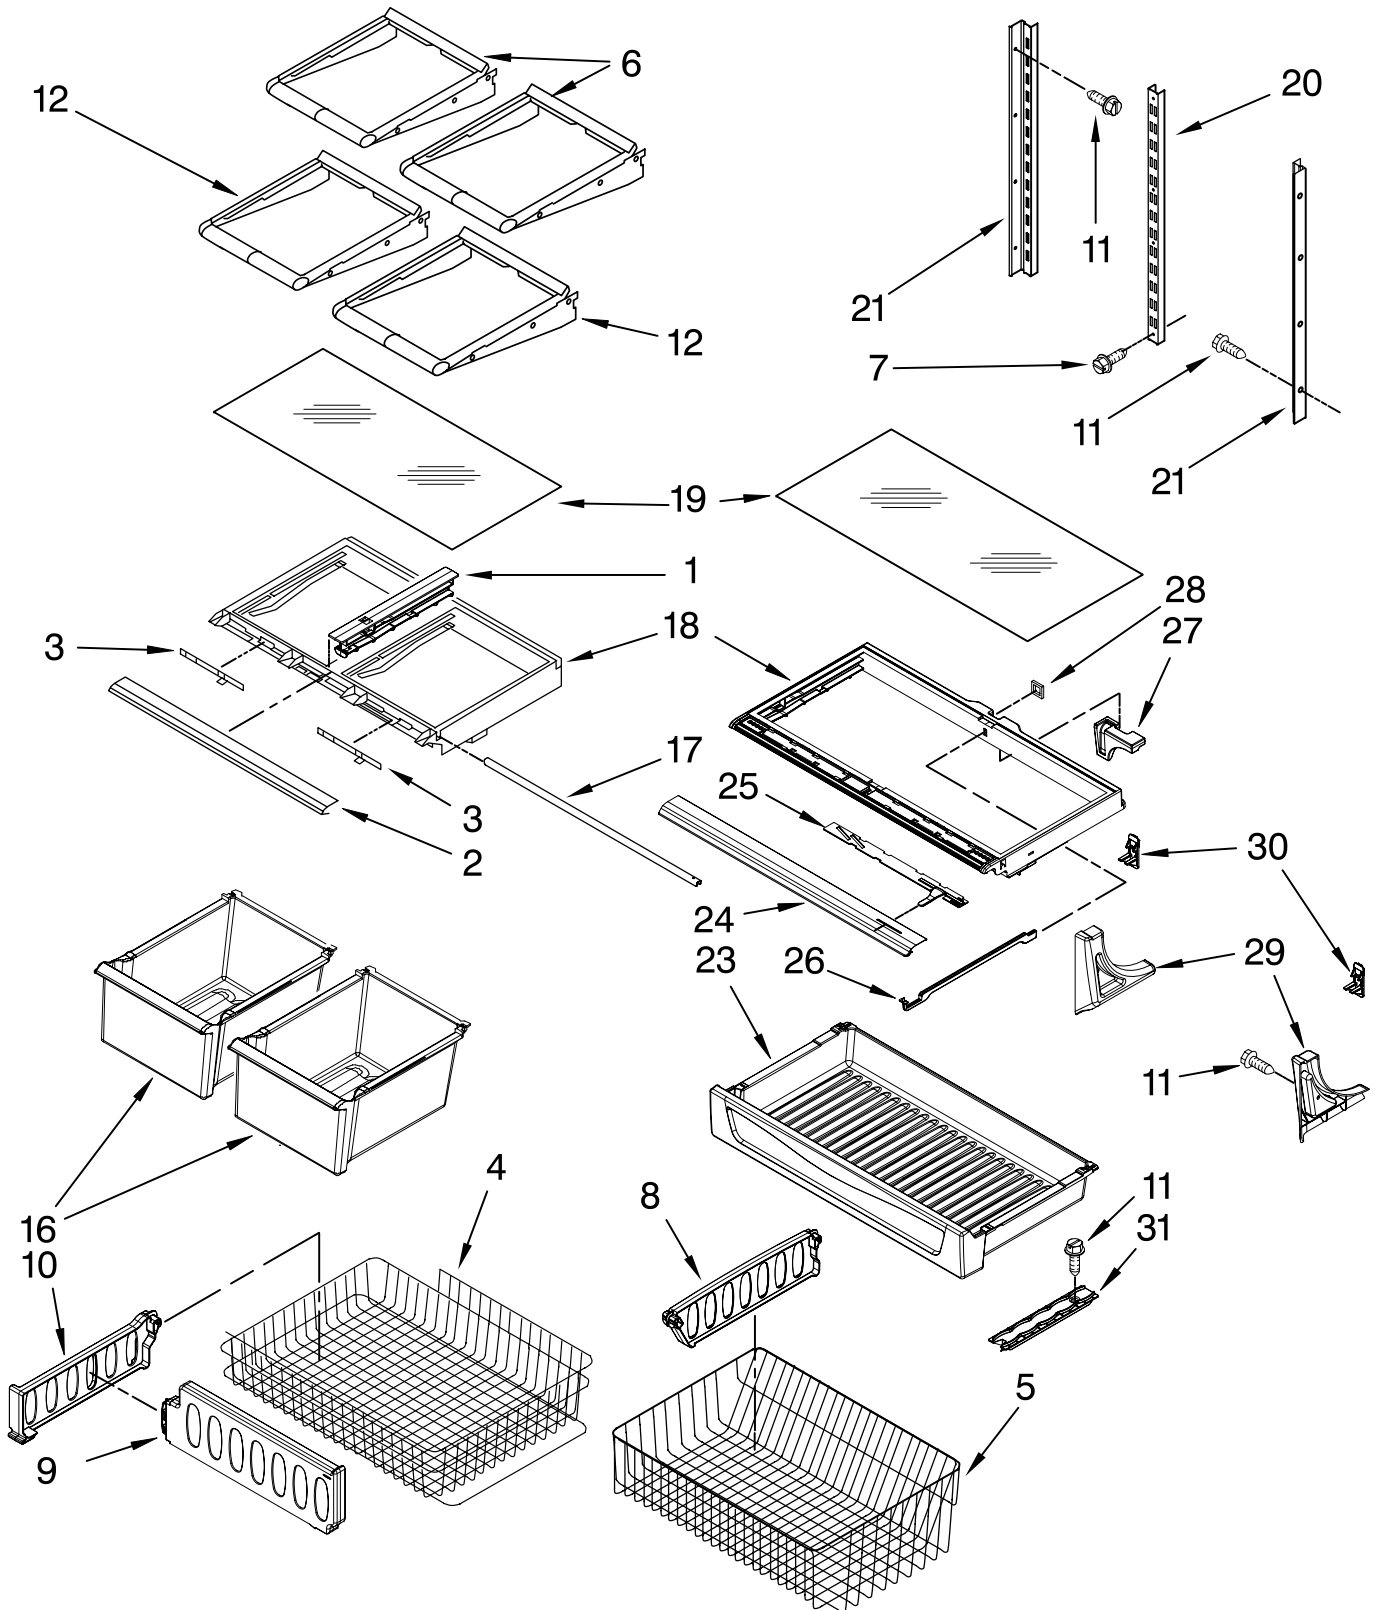

SHELF PARTS

For Models: KBR22KVWH1, KBR22KVBL1, KBR22KVSS1, KBLS22KVSS1
(White) (Black) (Stainless-RH) (Stainless-LH)

FOR ORDERING INFORMATION REFER TO PARTS PRICE LIST

SHELF PARTS

For Models: KBR22KVWH1, KBR22KVBL1, KBR22KVSS1, KBL22KVSS1
(White) (Black) (Stainless-RH) (Stainless-LH)

Illus. No.	Part No.	DESCRIPTION
1	12530701	Rail, Center Crisper
2	W10231483	Trim, Crisper
3	12530805SP	Slide, Humidity Control (2)
4	W10201223	Basket, Freezer (Upper)
5	W10150038	Basket, Freezer (Lower)
6	12463310V	Shelf, Glide Out (2)
7	12990515	Screw
8	W10205416	Divider, Lower Basket
9	W10171570	Divider, Upper Basket
10	W10241046	Divider, Upper Basket
11	12990513	Screw
12	12463509	Shelf, Sta (2)
16	12530505SP	Pan, Crisper (2)
17	12227303WD	Brace, Crisper (2)
18	12530401SP	Frame, Crisper (2)
19	12204822	Glass, Crisper (2)
20	12435807	Ladder, Center
21	12710602	Ladder, Side (2)
23	12645023	Pan, Pantry
24	W10231333	Trim, Pantry
25	12531502	Slide, Pantry
26	12531401	Bar, Pantry
27	12531601	Tunnel, Pantry
28	12531701	Gasket, Pantry
29	12531001	Support, Pantry LH
	12531002	RH
30	12531802	Ladder, Hook
31	12531901	Track, Deli

FOR ORDERING INFORMATION REFER TO PARTS PRICE LIST