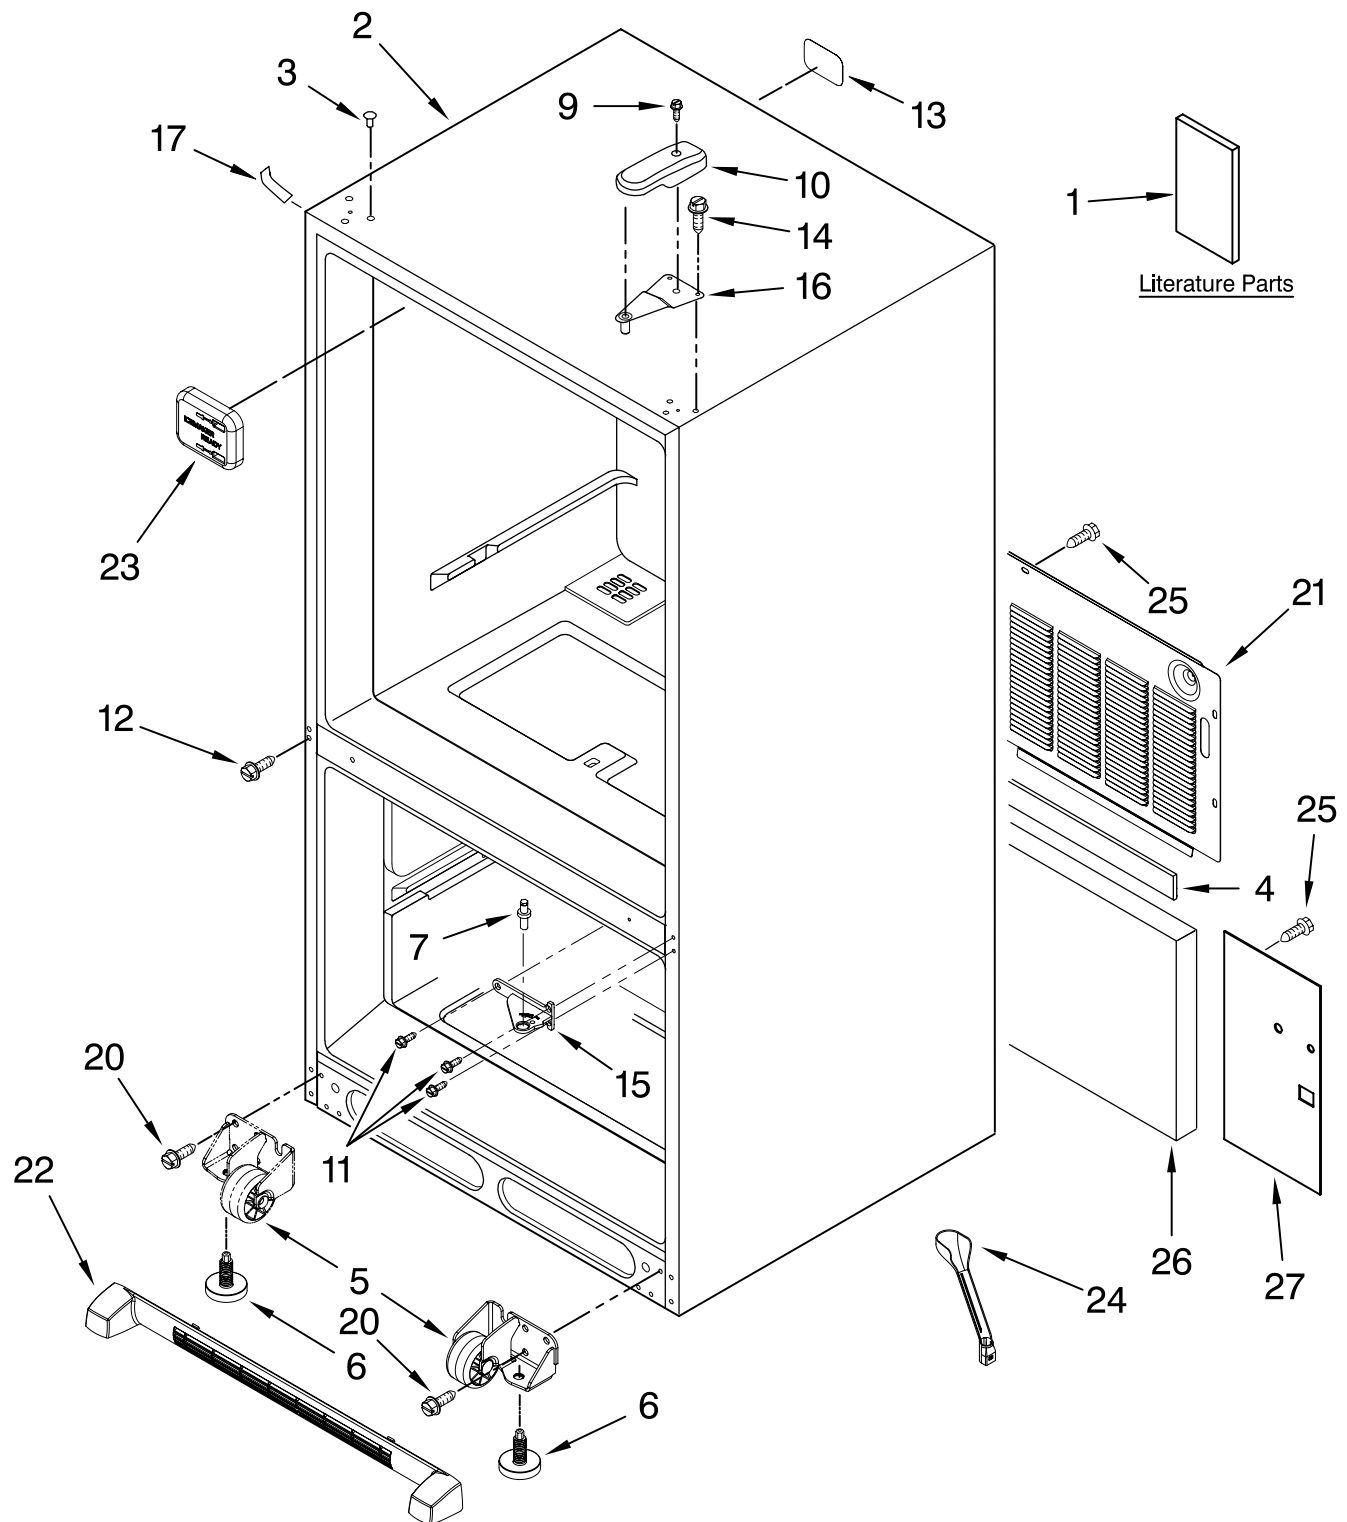

For Models: KBR S22KVWH1, KBR S22KVBL1, KBR S22KVSS1, KBL S22KVSS1
(White) (Black) (Stainless-RH) (Stainless-LH)

FOR ORDERING INFORMATION REFER TO PARTS PRICE LIST

CABINET PARTS

For Models: KBR22KVWH1, KBR22KVBL1, KBR22KVSS1, KBL22KVSS1
(White) (Black) (Stainless-RH) (Stainless-LH)

Illus. No.	Part No.	DESCRIPTION
1		Literature Parts
	W10137649	Use & Care Guide
	W10212714	Energy Guide
	W10238842	Tech Sheet
2		Cabinet (Not a Serviceable Part)
3		Plug, Button (3)
	M0310729	White
	M0310731	Black
4	B5759655	Gasket
5		Roller Foot Assembly
	W10212382	Left
	W10212381	Right
6	10354002	Foot Brake
7	10351006	Pin, Center Hinge
9	12992602	Screw
10		Cover, Right Hinge
	12477601W	White
	12477601B	Black
11	12992201	Screw
12	12990521	Screw
13	12249902	Label, Fill Tube
14	12992403	Screw
15		Hinge, Center (2)
	12607103WD	White
	12607103ED	Black
16	12566606ED	Hinge, Top
17		Cover, Corner
	12587703W	White
	12587703B	Black
20	12991302	Screw (8)
21	W10210979	Cover, Unit
22		Grille Assembly (Includes Clips)
	W10236195	White
	W10236196	Black
23	12477501	Cover, Fill Tube
24	W10210988	Tube, Drain
25	12990511	Screw
26	12820505	Insulation, Sound
27	W10217701	Cover, Water Valve