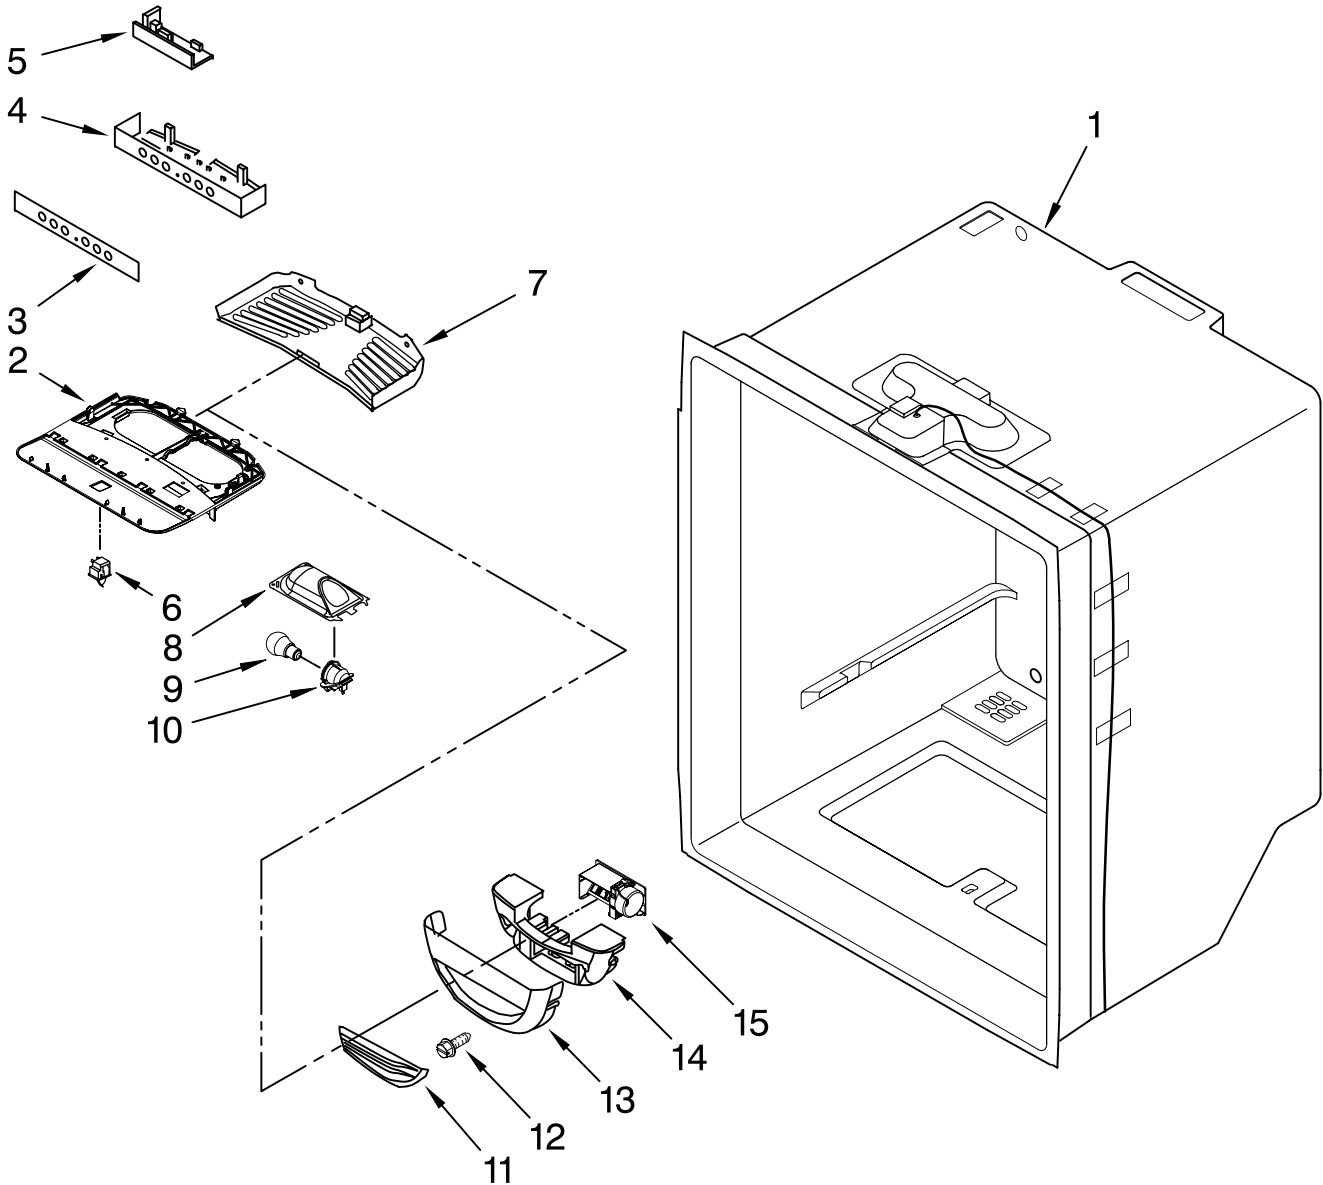

REFRIGERATOR LINER PARTS

For Models: KBR22KVWH1, KBR22KVBL1, KBR22KVSS1, KBL22KVSS1
(White) (Black) (Stainless-RH) (Stainless-LH)

Illus. No.	Part No.	DESCRIPTION
1		Liner (Not A Serviceable Part)
2	12806301	Bracket, Control and Lights
3	W10217736	Overlay
4	12806405	Module, Control
5	W10217475	Board, Control
6	C3680310V	Switch, Light
7	12806501	Cover, Light

Illus. No.	Part No.	DESCRIPTION
8	12806601V	Housing, Light
9	W10194422V	Bulb, Light (2)
10	12570701V	Socket, Light (2)
11	12806801	Insert, Damper Cover
12	12990604	Screw (2)
13	12806701	Cover, Damper
14	13012402	Insulation

Illus. No.	Part No.	DESCRIPTION
15	W10127429	Control, Damper (Includes Harness)
Following Parts Not Illustrated		
	W10224290	Harness, Controls (Refrigerator) (Includes Thermistor)

FOR ORDERING INFORMATION REFER TO PARTS PRICE LIST