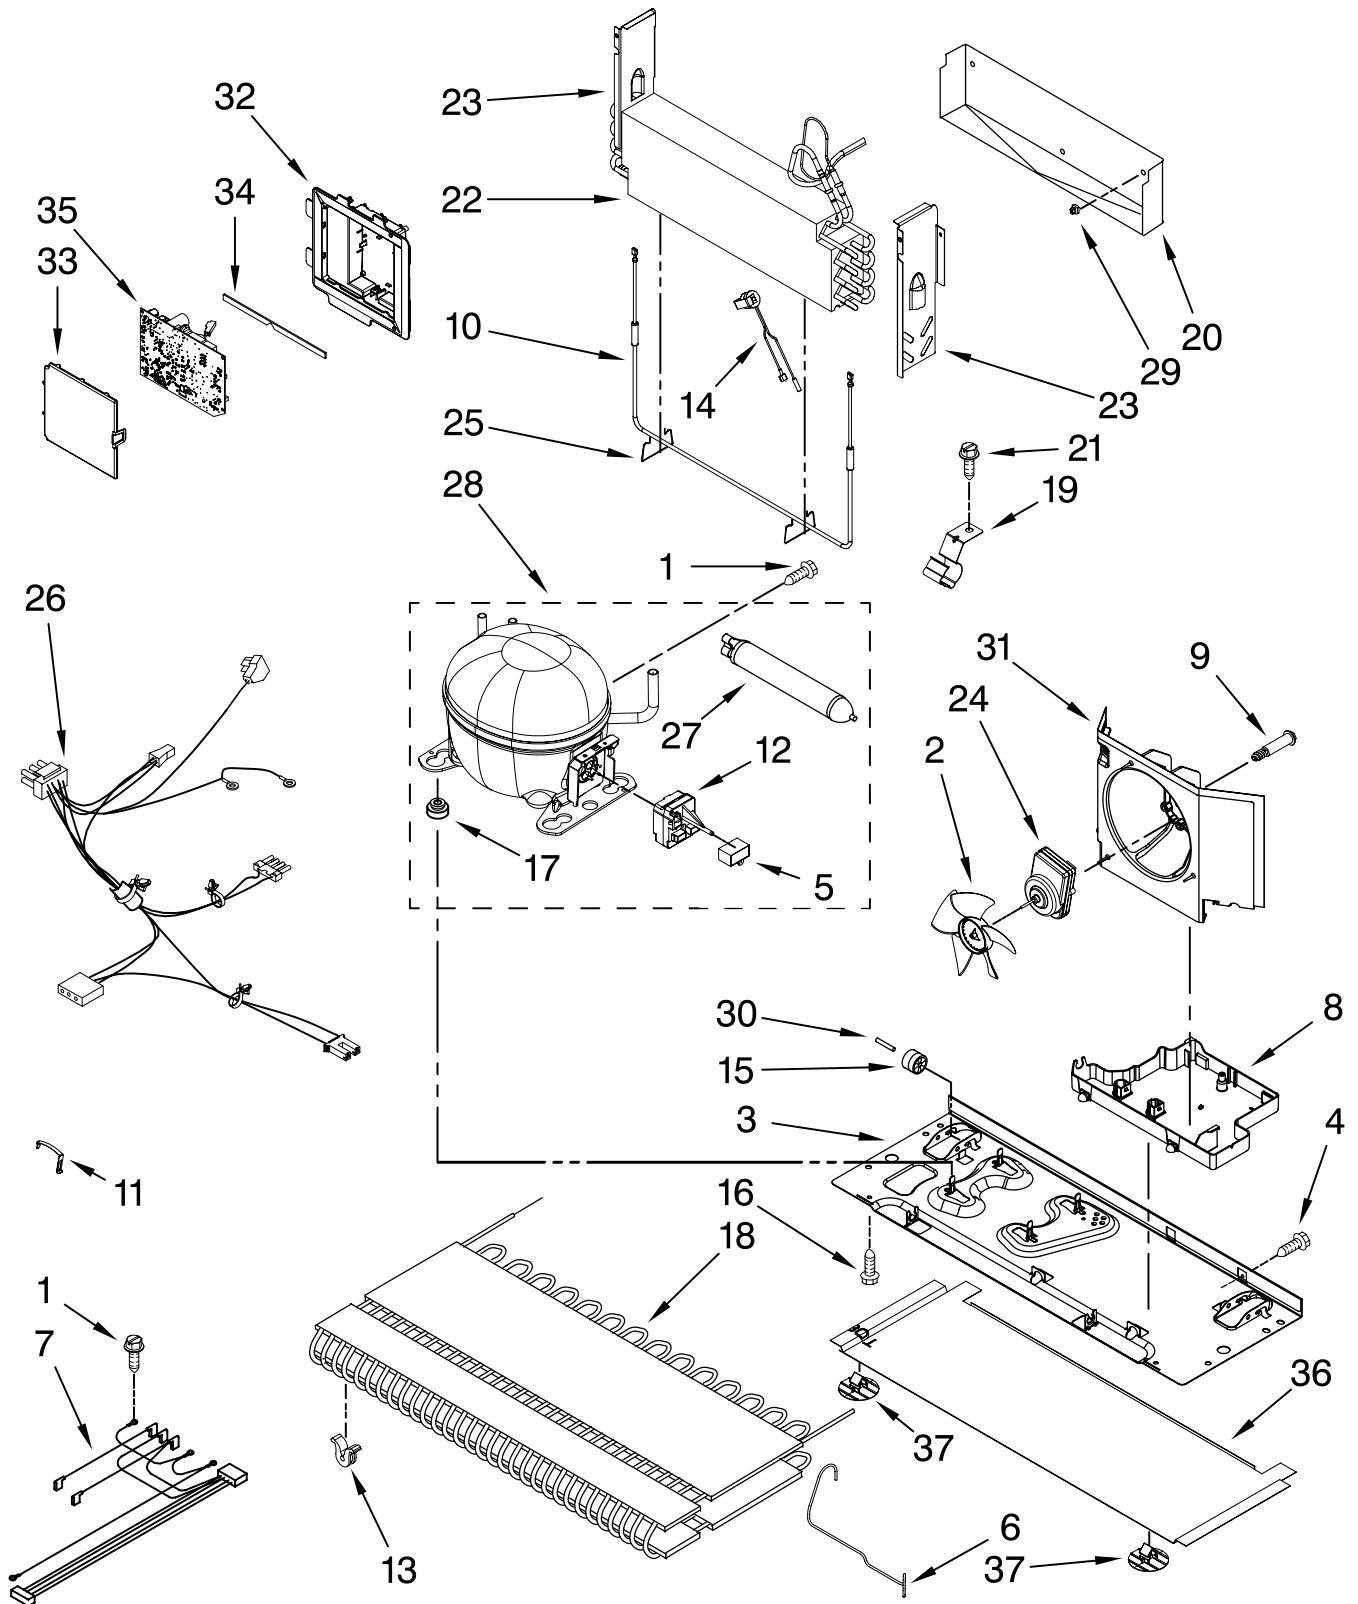

UNIT PARTS

For Models: KBR22KVWH1, KBR22KVBL1, KBR22KVSS1, KBL22KVSS1
(White) (Black) (Stainless-RH) (Stainless-LH)

FOR ORDERING INFORMATION REFER TO PARTS PRICE LIST

UNIT PARTS

For Models: KBR22KVWH1, KBR22KVBL1, KBR22KVSS1, KBL22KVSS1
(White) (Black) (Stainless-RH) (Stainless-LH)

Illus. No.	Part No.	DESCRIPTION	Illus. No.	Part No.	DESCRIPTION	Illus. No.	Part No.	DESCRIPTION
1	12992301	Screw	22	12726402	Evaporator	Following Parts Not Illustrated and Optional Parts Not Included		
2	12825803	Blade, Fan	23		Dam			
3	W10210983	Basepan		12225702	Right Side			
4	12990511	Screw		12225602	Left Side			
5	2264017	Capacitor	24	12825101	Motor, Fan			
6	W10217745	Tube, Discharge	25	10428101	Clip, Heater	978025		Valve, Access (1/4")
7	W10224515	Harness, Evap. Heater	26	W10234026	Harness, Unit with Power Cord	978026		Valve, Access (5/16")
8	W10189185	Pan, Drain	27	W10143759	Drier	978027		Valve, Access (3/8")
9	W10216919	Screw, Shoulder	28	W10130129	Compressor (Includes items 11,12,17,27)	978028		Valve, Access (1/2")
10	12729128	Heater, Defrost	29	10623002	Clip, Evaporator	978029		Valve, Access (5/8")
11	W10174384	Strap, Bale	30	12477202	Axle, Roller (2)	978030		Valve, Access (3/4")
12	W10197426	Start Device	31	W10189184	Shroud	876764		Valve, Access (3/16")
13	W10137529	Grommet, Cond (4)	32	W10257665	Box, HV Control	REFRIGERANT CHARGE 5.25 Ozs. (R-134A)		
14	12639324SP	Thermostat, Defrost	33	12957702	Lid, HV Box			
15	12477102	Roller (2)	34	12957801	Gasket, HV Box			
16	12992101	Screw	35	W10205552	Board, Control (HV, Apollo)			
17	10835903SP	Grommet (4)	36	W10206337	Extension, Basepan			
18	W10135027	Condenser	37	W10206339	Fastener, Basepan			
19	10547003	Clip, Drier						
20	12225402WD	Tray, Drip						
21	12990701	Screw