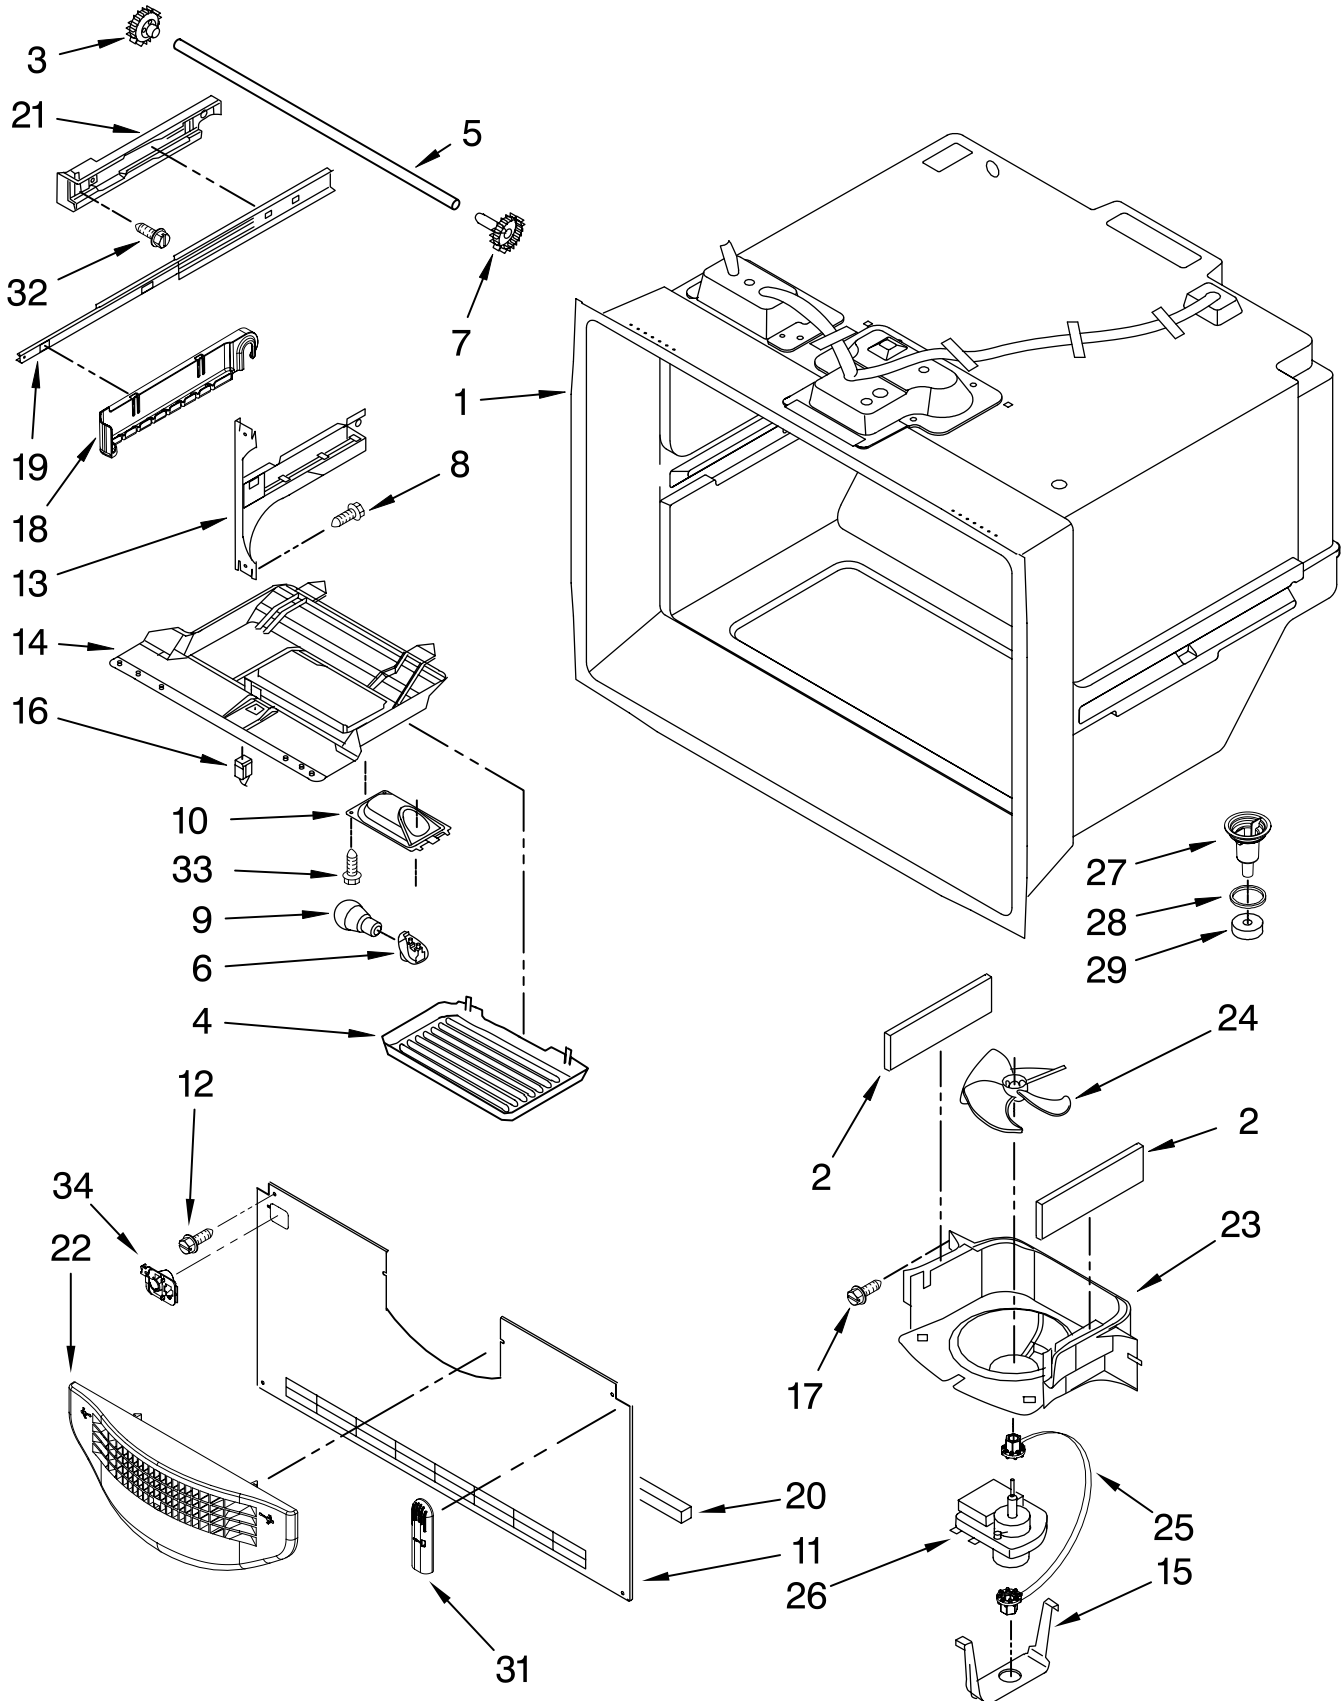

FREEZER LINER PARTS

For Models: KBR22KVWH1, KBR22KVBL1, KBR22KVSS1, KBL22KVSS1
(White) (Black) (Stainless-RH) (Stainless-LH)

FOR ORDERING INFORMATION REFER TO PARTS PRICE LIST

FREEZER LINER PARTS

For Models: KBR22KVWH1, KBR22KVBL1, KBR22KVSS1, KBL22KVSS1
(White) (Black) (Stainless-RH) (Stainless-LH)

Illus. No.	Part No.	DESCRIPTION
1		Liner (Not A Serviceable Part)
2	A3189392	Gasket, Foam
3	12002497	Gear (Left) (Includes Item 7)
4	12804901	Cover, Light
5	12812902WD	Shaft
6	12570701V	Socket, Light
7	12002497	Gear (Right) (Includes Item 3)
8	12990521	Screw (8)
9	W10194422V	Bulb, Light
10	12476401V	Housing, Light
11	12226111	Cover, Evaporator
12	12990511	Screw (4)
13		Bracket, Door
	W10122147	Left
	W10122148	Right
14	12805001	Housing, Light
15	13058002	Clip, Evap Motor
16	12466105	Switch, Light
17	12990504	Screw (2)
18		Cradle, Basket
	12812303	Left
	12812304	Right
19	W10120018	Slide, Drawer (2)
20	A3189395	Gasket, Bottom
21		Adapter, Slide
	W10149390	Left
	W10149391	Right
22	13024803	Grille, Fz Air
23	13057901	Shroud, Evap Fan
24	2169142	Blade, Fan (Evaporator)
25	W10150583	Grommet
26	13062901	Motor, Evaporator
27	D7753903	Funnel, Drain
28	M0500703	Seal
29	B8381501	Gasket
31	12815301	Cover, Thermistor
32	12990501	Screw (6)
33	12991603V	Screw
34	12932103	Guide, Fill Tube

Following Parts Not Illustrated

13014801 Harness, Fz Module
(Includes Thermistor)