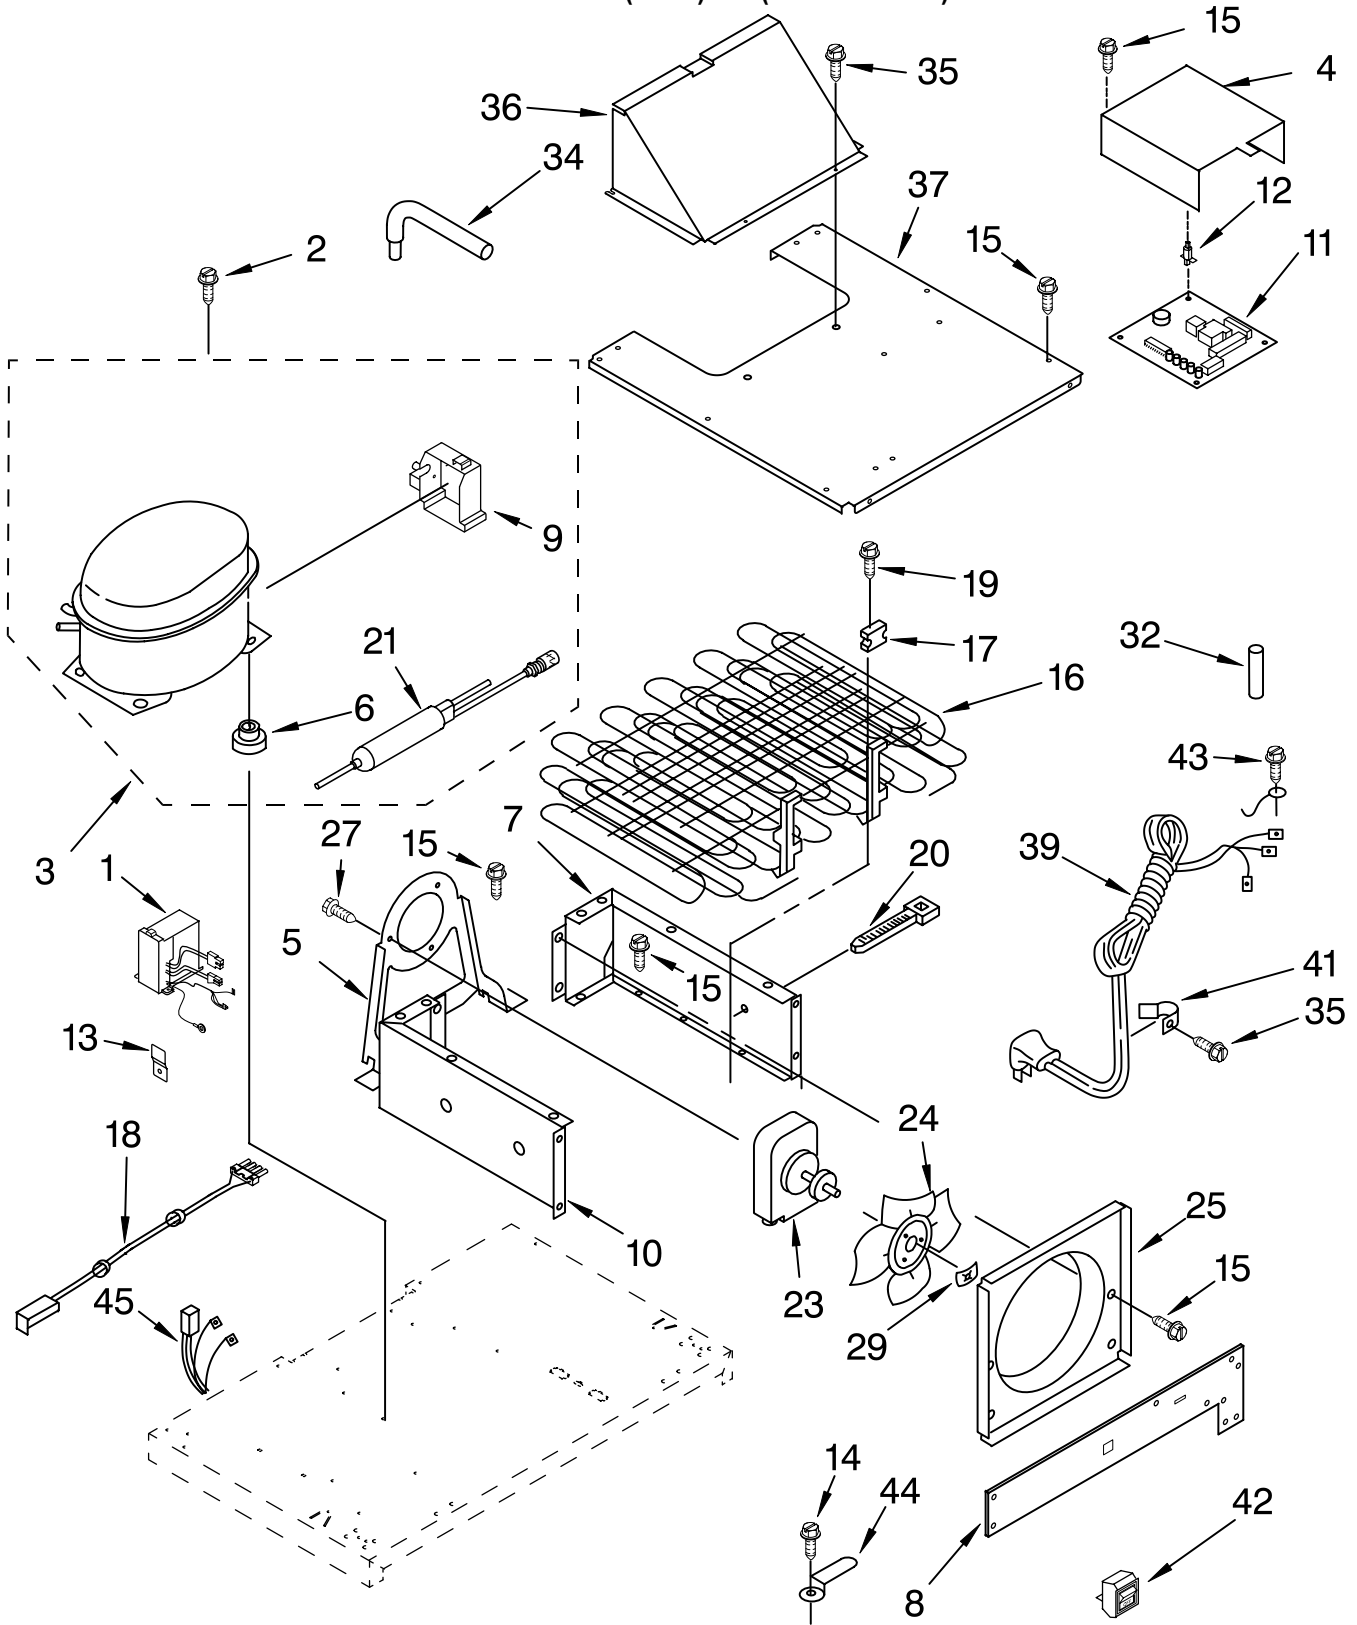

REFRIGERATOR DOOR PARTS

For Models: KBLC36FKB01, KBLC36FKS01
(Black) (Stainless Steel)

Illus. No.	Part No.	DESCRIPTION
1	2188600	Refrigerator Door (Includes Item 9)
2		Skin, Door
	2209105B	Black
	2005396	Stainless Steel
3	2005171	Hinge Assembly, Top
4	2004520	Spacer-Hinge, Top
5	489282	Screw, 10-32 x .750
6	2003985	Hinge Assembly, Bottom
7	2005397	Filler, Foam
8	2221032	Spacer, Door Edge - Side (2)
9	2188532	Door Gasket, Magnetic
10	308544	Screw, 10-24 x 1/2
11		Handle, Door
	2209095B	Black
	2005290	Stainless Steel
12	2005982	Gasket (2)
13	2003982	Spacer-Hinge, Bottom
14	2221029	Spacer, Door Edge - Bottom
15		Screw, 8-15 x 1/2
	8281252	Black
	8281250	Stainless Steel
16	2209202	Plate, Handle
17	2221030	Spacer, Door Edge - Top
18	2005482	Tube, Door Shelf
19	2005417	Shelf, Door (2)
20	489276	Screw, 8-18 x .750
21	2005542	End Cap, Left
22	2005541	End Cap, Right
23	2006152	Tube, Door Shelf (Gallon)
26	2005983	Door, Utility Bin (2) (Includes Item 12)
27	2006154	Door Shelf, Gallon
28	2165792	Butter Tray

FOR ORDERING INFORMATION REFER TO PARTS PRICE LIST

UPPER UNIT PARTS

For Models: KBLC36FKB01, KBLC36FKS01
(Black) (Stainless Steel)

FOR ORDERING INFORMATION REFER TO PARTS PRICE LIST