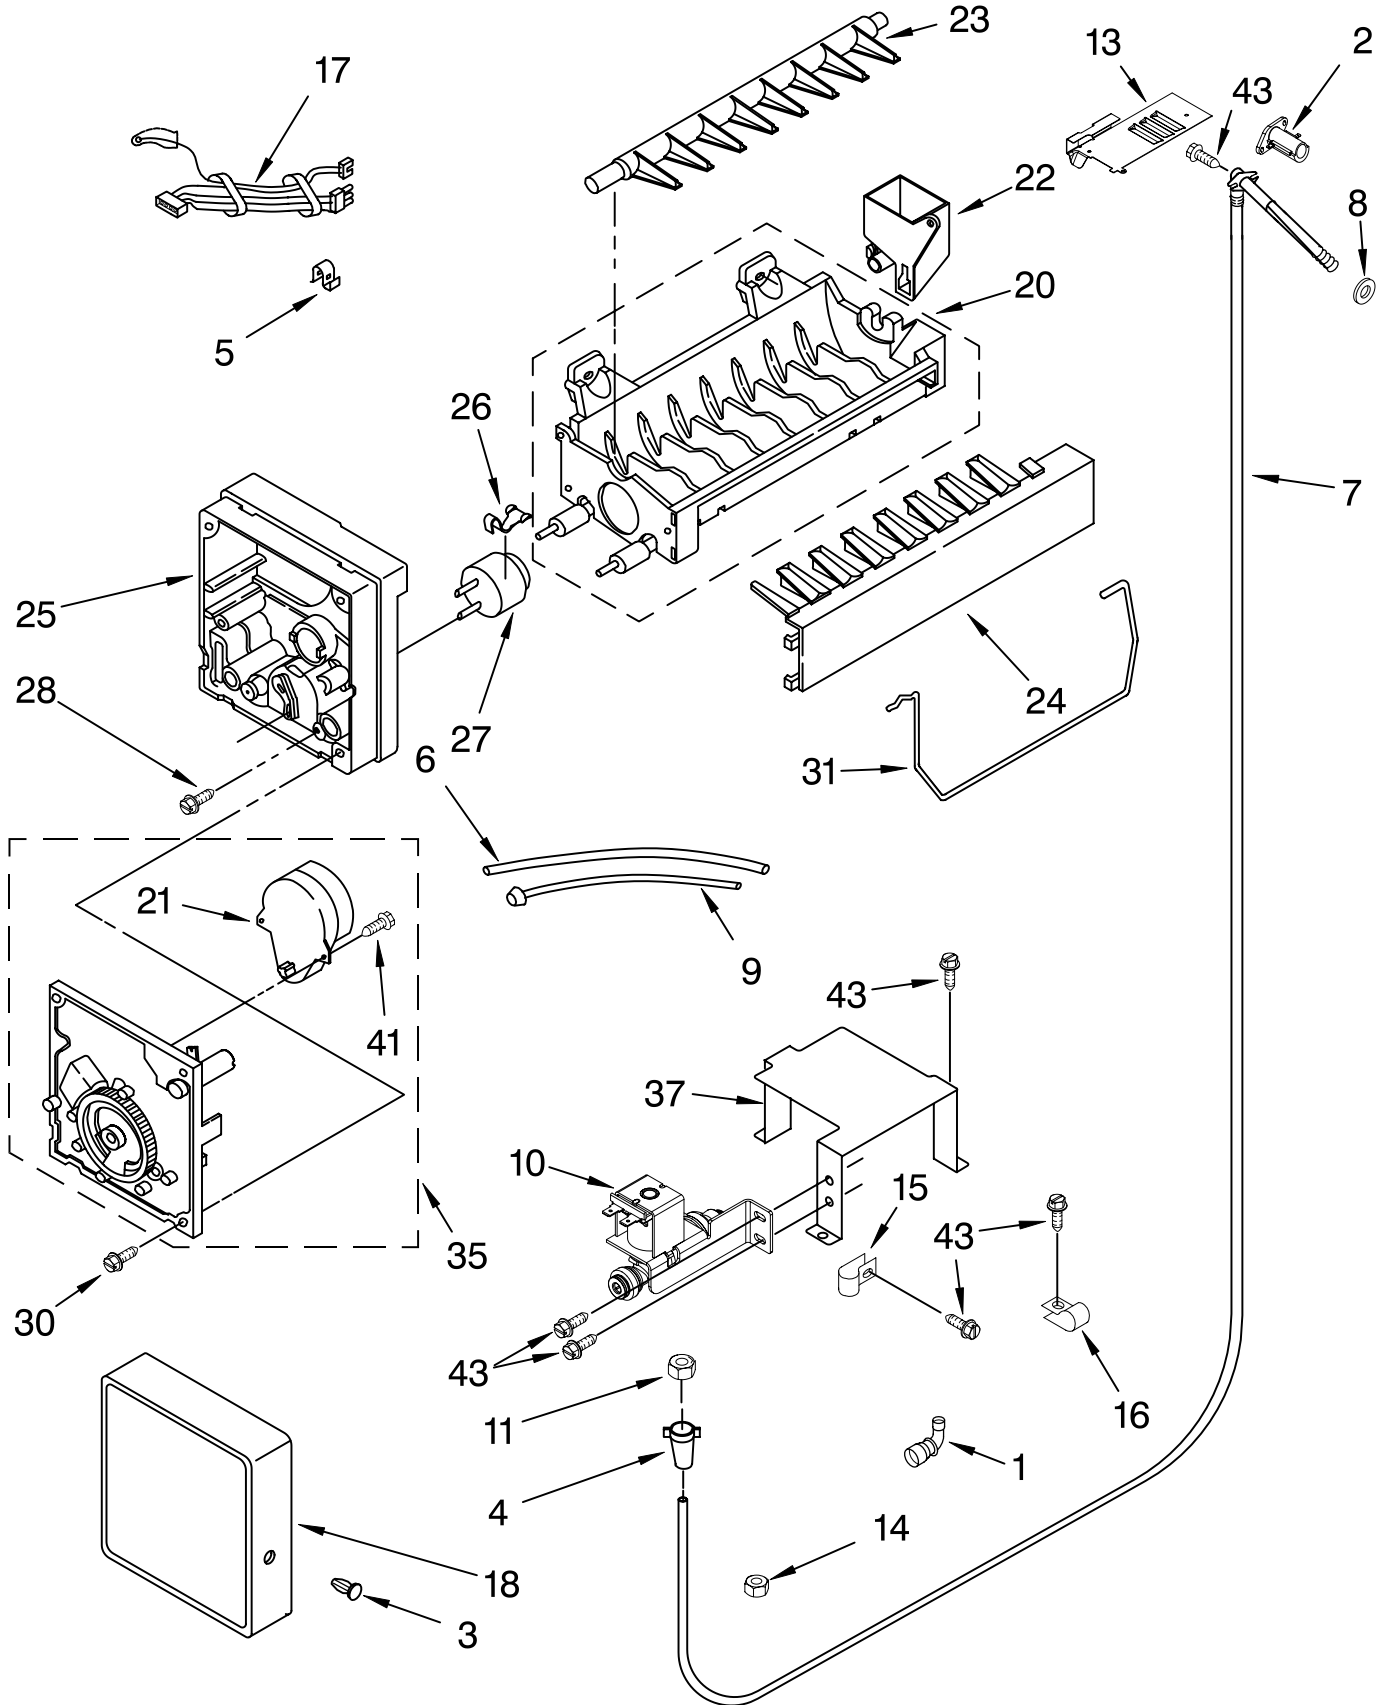

ICEMAKER PARTS

For Models: KBLC36FKB01, KBLC36FKS01
(Black) (Stainless Steel)

FOR ORDERING INFORMATION REFER TO PARTS PRICE LIST

ICEMAKER PARTS

For Models: KBLC36FKB01, KBLC36FKS01
(Black) (Stainless Steel)

Illus. No.	Part No.	DESCRIPTION	Illus. No.	Part No.	DESCRIPTION	Illus. No.	Part No.	DESCRIPTION
1	2204597	Tube, Valve	16	488946	Clamp Tube	27	627985	Thermostat
2	2221240	Heater, Fill Tube	17	2254737	Wire Assembly, Icemaker			(Also Order 542639 Cement Alumilastic)
3	489115	Fastener, Snap-In	18	2221232	Cover	28	489322	Screw
4	841707	Insert, Tube	20	628228	Mold & Heater (Also Order 542638 Silicone Grease)	30	489276	Screw
5	628379	Clip, Fuse				31	2221172	Shut Off Arm
6	2214613	Tube, Filter Inlet				35	628399	Module Assembly (Includes Items 21 & 41)
7	2221140	Water Inlet Tube Assembly	21	628398	Motor	37	2221282	Water Valve Mounting Bracket
8	1106508	Seal Gasket	22	628356	Cup-Water Fill	41	489136	Screw (2)
9	2209430	Tube, Filter Outlet	23	2194711	Ejector	43	486194	Screw
10	2254709	Valve, Solenoid	24	2182124	Ice Striper	100	4317943	Complete Icemaker Assembly
11	2204357	Nut, Compression	25	2195914	Support			
13	2221231	Heat Shield	26	627796	Retainer Thermostat (2)			
14	2215656	Plug, Water Valve						
15	489348	Clamp, Nylon Valve						

FOR ORDERING INFORMATION REFER TO PARTS PRICE LIST