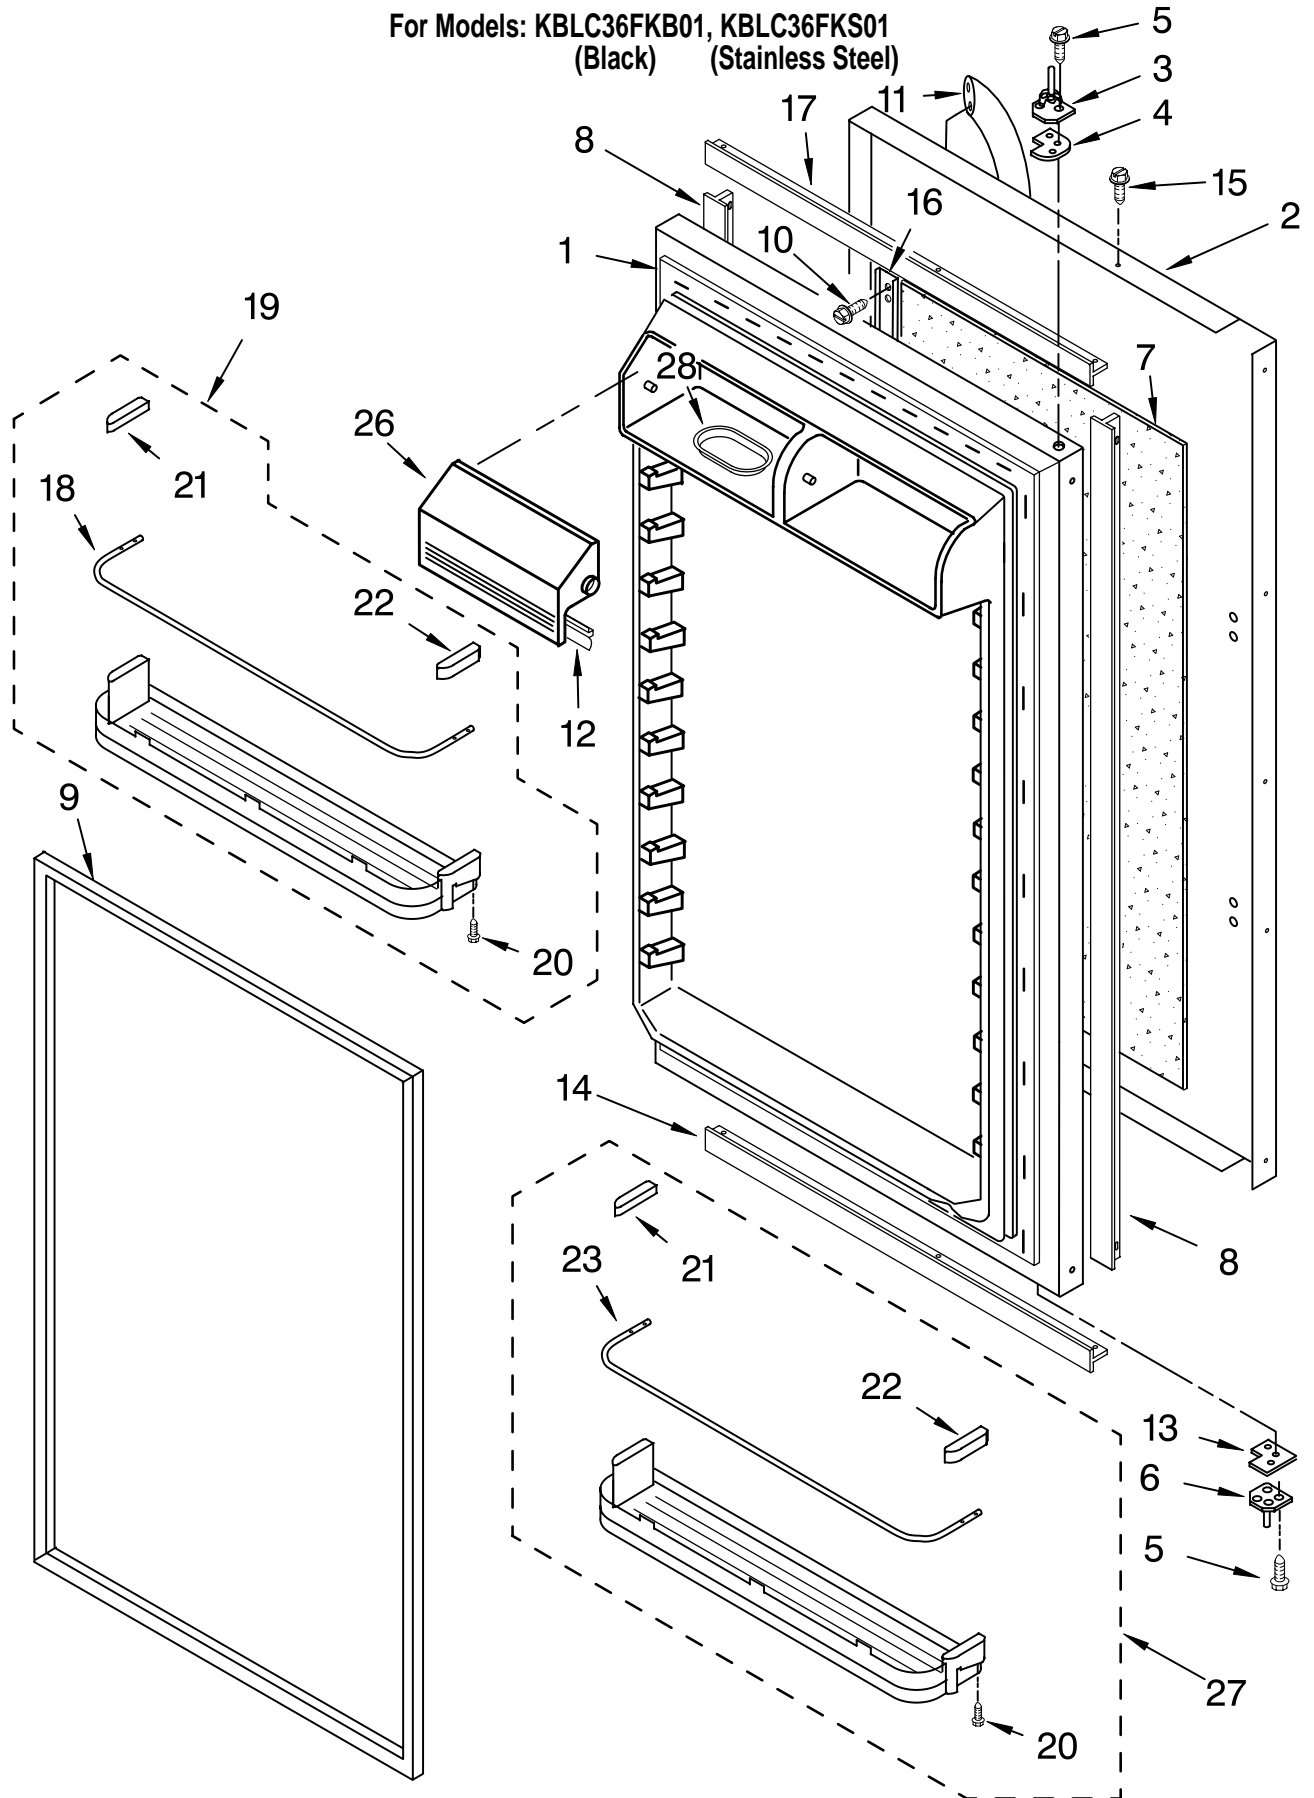

REFRIGERATOR DOOR PARTS

For Models: KBLC36FKB01, KBLC36FKS01
(Black) (Stainless Steel)

FOR ORDERING INFORMATION REFER TO PARTS PRICE LIST

REFRIGERATOR DOOR PARTS

For Models: KBLC36FKB01, KBLC36FKS01
(Black) (Stainless Steel)

Illus. No.	Part No.	DESCRIPTION
1	2188600	Refrigerator Door (Includes Item 9)
2		Skin, Door
	2209105B	Black
	2005396	Stainless Steel
3	2005171	Hinge Assembly, Top
4	2004520	Spacer-Hinge, Top
5	489282	Screw, 10-32 x .750
6	2003985	Hinge Assembly, Bottom
7	2005397	Filler, Foam
8	2221032	Spacer, Door Edge - Side (2)
9	2188532	Door Gasket, Magnetic
10	308544	Screw, 10-24 x 1/2
11		Handle, Door
	2209095B	Black
	2005290	Stainless Steel
12	2005982	Gasket (2)
13	2003982	Spacer-Hinge, Bottom
14	2221029	Spacer, Door Edge - Bottom
15		Screw, 8-15 x 1/2
	8281252	Black
	8281250	Stainless Steel
16	2209202	Plate, Handle
17	2221030	Spacer, Door Edge - Top
18	2005482	Tube, Door Shelf
19	2005417	Shelf, Door (2)
20	489276	Screw, 8-18 x .750
21	2005542	End Cap, Left
22	2005541	End Cap, Right
23	2006152	Tube, Door Shelf (Gallon)
26	2005983	Door, Utility Bin (2) (Includes Item 12)
27	2006154	Door Shelf, Gallon
28	2165792	Butter Tray

FOR ORDERING INFORMATION REFER TO PARTS PRICE LIST