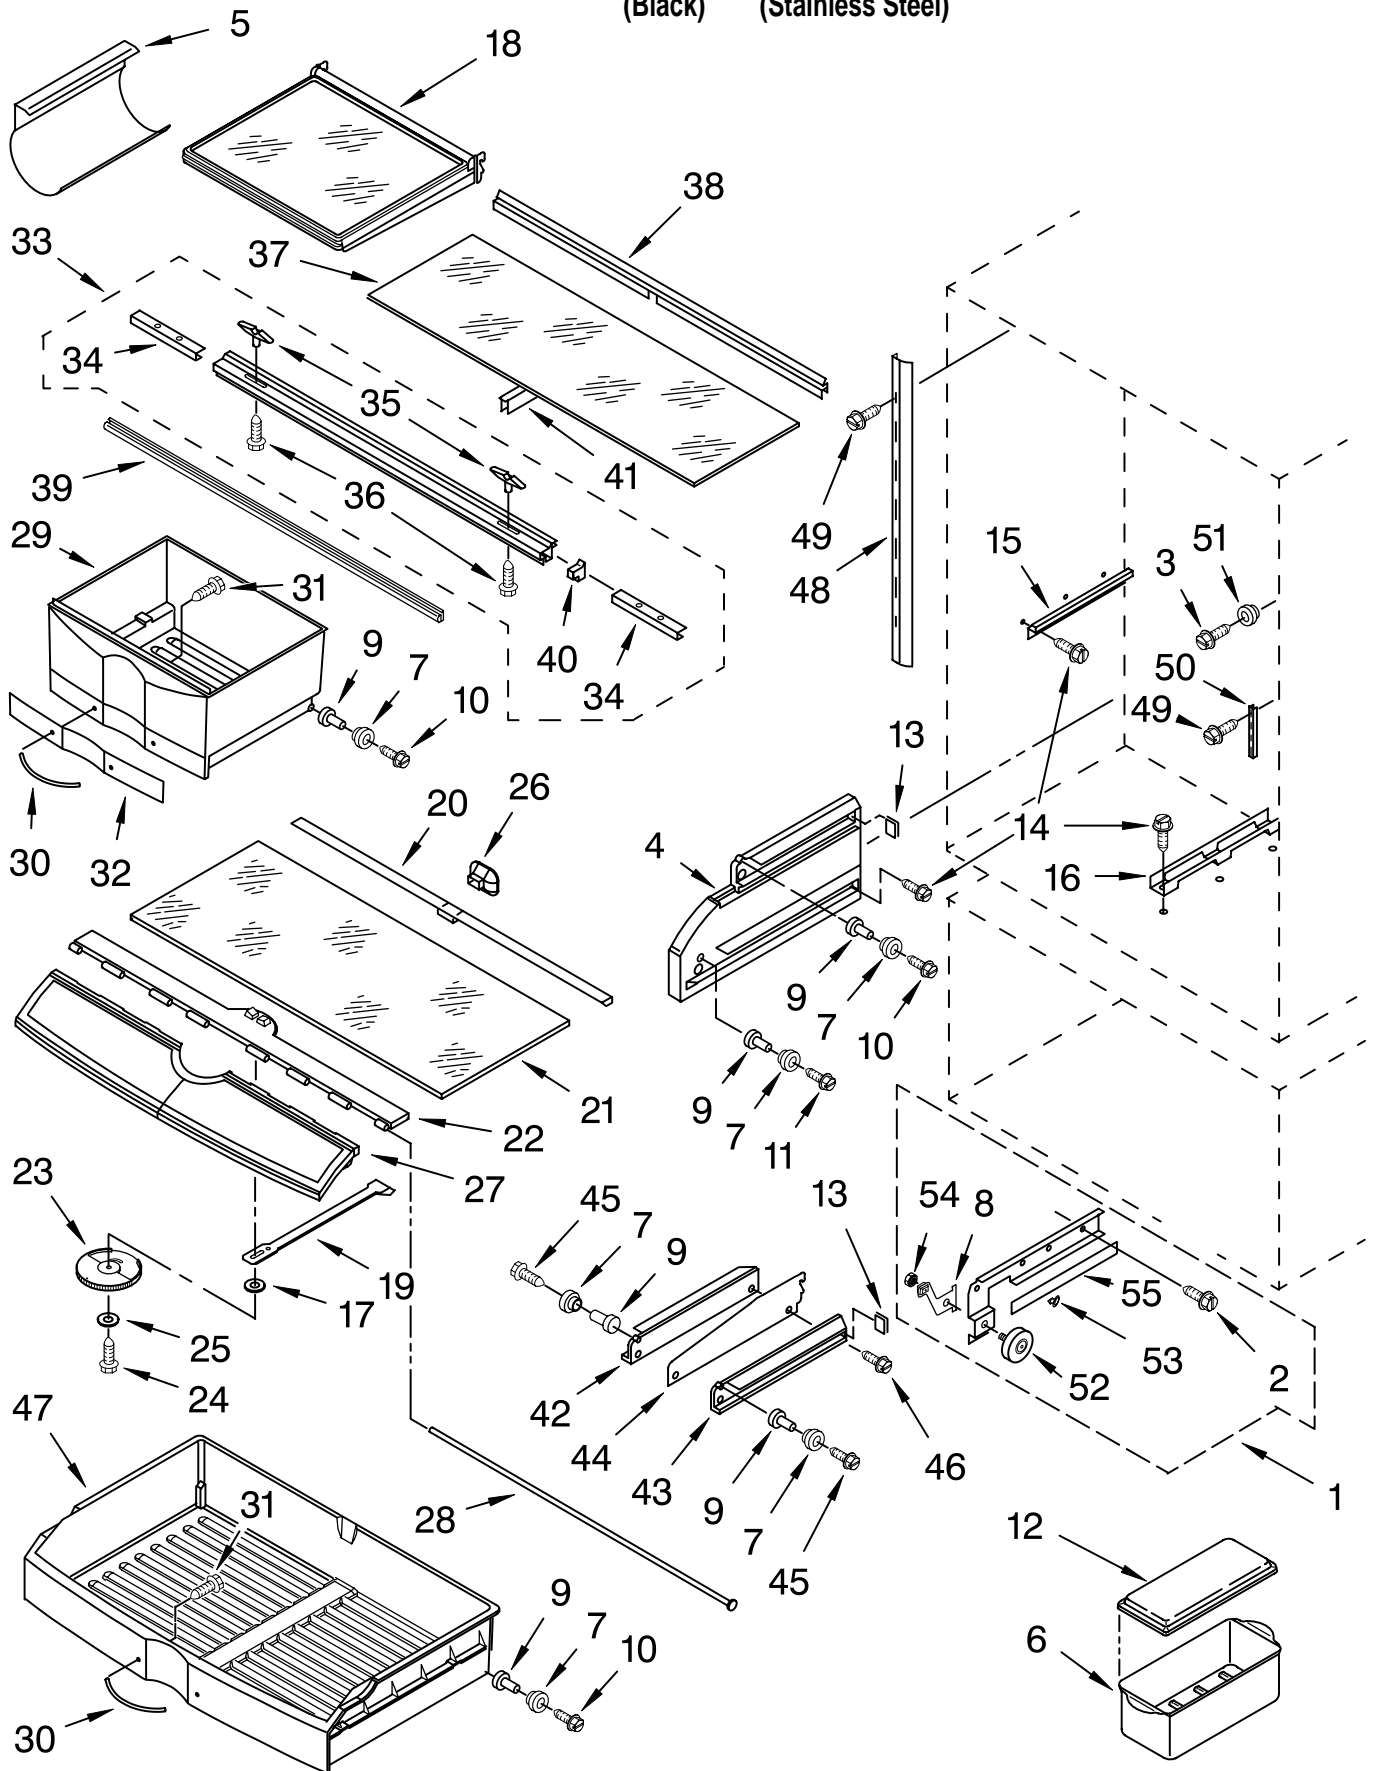

REFRIGERATOR SHELF PARTS

For Models: KBLC36FKB01, KBLC36FKS01

(Black) (Stainless Steel)

FOR ORDERING INFORMATION REFER TO PARTS PRICE LIST

REFRIGERATOR SHELF PARTS

For Models: KBLC36FKB01, KBLC36FKS01
(Black) (Stainless Steel)

Illus. No.	Part No.	DESCRIPTION	Illus. No.	Part No.	DESCRIPTION	Illus. No.	Part No.	DESCRIPTION
1		Slide, Freezer Basket	20	2005151	Rail-Rear, Deli	38	2005478	Rail-Rear, Crisper Shelf
	2221278	Right Side	21	2005152	Glass Shelf, Deli			
	2221279	Left Side	22	2220883	Rail-Front, Deli	39	2005479	Seal-Front, Crisper Shelf
2	9751808	Screw, 8-15 x 1.00	23	2005415	Control Knob, Deli	40	2005984	Insulation, Crisper Rail
3	8281158	Screw, 8-18 x 1.375	24	2006235	Screw, 10-16 x .375	41	2005985	Baffle-Center, Crisper Shelf
4		Spacer, Crisper Right Side	25	2006252	Washer	42	2005794	Center Support, Left Half
	2005138	Right Side	26	2005165	Connector, Deli Pan	43	2005795	Center Support, Right Half
	2005139	Left Side	27	2222655	Lid, Deli Pan	44	2005796	Bracket, Center Support
5	2179404	Rack, Wine	28	2005923	Hinge Rod, Deli Pan	45	2003478	Screw, 10-16 x .625
6	2216625	Egg Bin	29	2005157	Crisper Pan	46	2006235	Screw, 10-16 x .375
7	2188212	Roller	30	2005480	Handle, Crisper Pan	47	2222741	Deli Pan
8		Spacer, Bracket Right	31	2006253	Screw, 8-32 x .340	48	2005410	Ladder, Shelf (4)
	2221280	Right	32	2005986	Overlay, Crisper Pan	49	2006475	Screw,
	2221281	Left	33	2220885	Rail-Front, Crisper Shelf	50	2005797	Ladder, Crisper Support
9	2174478	Eyelet, Roller	34	2005425	Vent, Crisper Shelf	51	2196483	Shelf Stud (Includes Item 3)
10	489211	Screw, 10-16 x .750	35	2005413	Slide-Humidity, Crisper Shelf	52	2221260	Roller
11	489261	Screw	36	2006254	Screw, 6-19 x .250	53	2207522	Bumper
12	2169935	Cover	37	2005477	Glass, Crisper Shelf	54	2207415	Nut
13	1113169	Roller Stop				55	2207569	Shim
14	486194	Screw						
15	2005987	Support, Crisper Shelf (2)						
16	2006454	Rail, Deli Center						
17	2207549	Washer						
18	2005571	Shelf (4)						
19	2005429	Air Damper, Deli						

FOR ORDERING INFORMATION REFER TO PARTS PRICE LIST