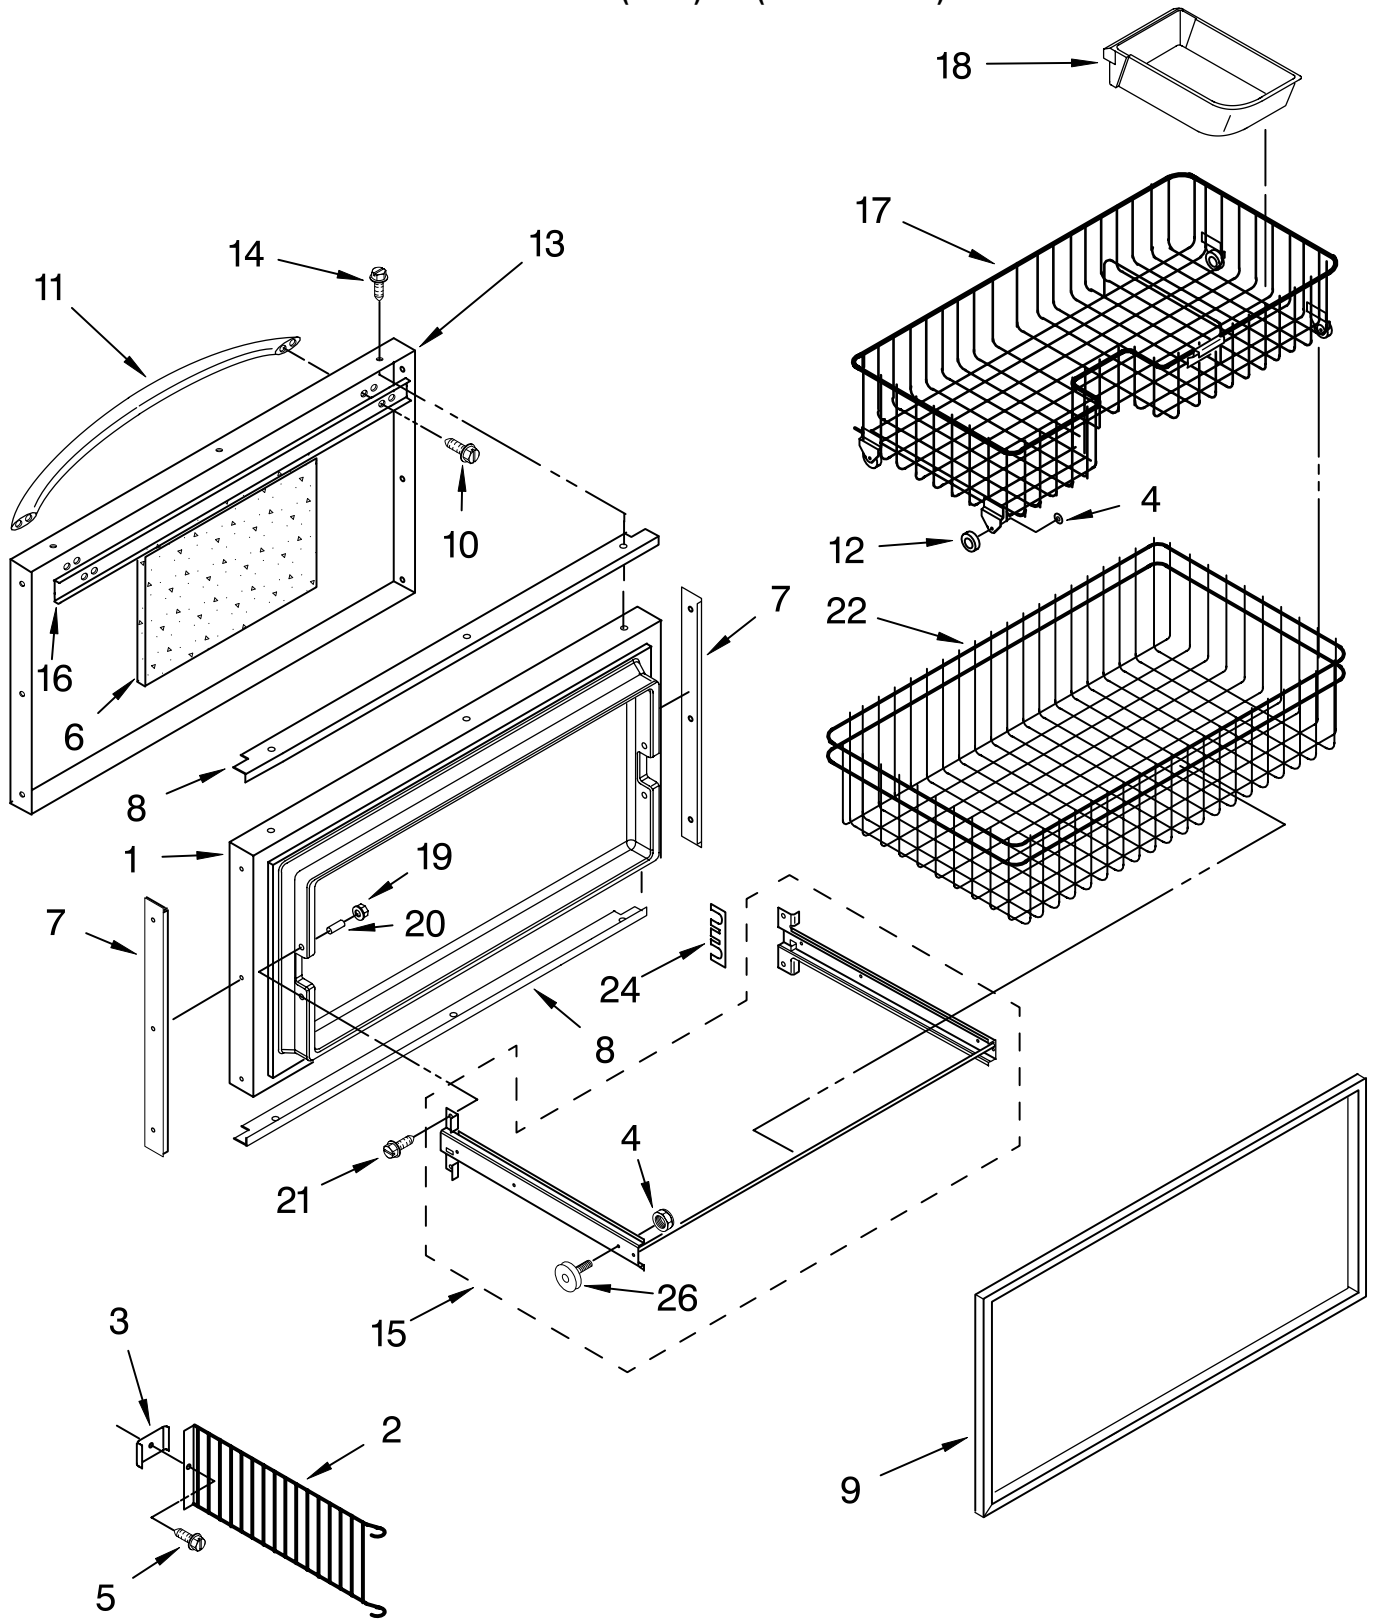

FREEZER DOOR AND BASKET PARTS

For Models: KBLC36FKB01, KBLC36FKS01
(Black) (Stainless Steel)

FOR ORDERING INFORMATION REFER TO PARTS PRICE LIST

FREEZER DOOR AND BASKET PARTS

For Models: KBLC36FKB01, KBLC36FKS01
(Black) (Stainless Steel)

Illus. No.	Part No.	DESCRIPTION
1	2188599	Freezer Door Panel (Includes Item 9)
2	2204525	Divider, Basket
3	2207429	Clamp, Divider
4	2207415	Nut, Crimp
5	488649	Screw
6	2005400	Filler, Foam
7	2221031	Spacer, Door Edge – Side
8	2221033	Spacer, Door Edge Top & Bottom
9	2188533	Door Gasket, Magnetic
10	308544	Screw, 10–24 x 1/2
11		Handle, Door
	2209095B	Black
	2005290	Stainless Steel
12	2204542	Roller
13		Skin, Door
	2209106B	Black
	2005399	Stainless Steel
14		Screw, 8–15 x 1/2
	8281252	Black
	8281250	Stainless Steel
15	2207533	Bracket, Assembly Freezer Basket
16	2209202	Plate, Handle
17	2005376	Basket, Upper
18	2174124	Pan, Ice Cube
19	2207454	Nut, Hex
20	2207471	Bushing
21	3400507	Screw
22	2006244	Basket, Freezer Lower
24	2207576	Spacer
26	2207550	Roller

FOR ORDERING INFORMATION REFER TO PARTS PRICE LIST