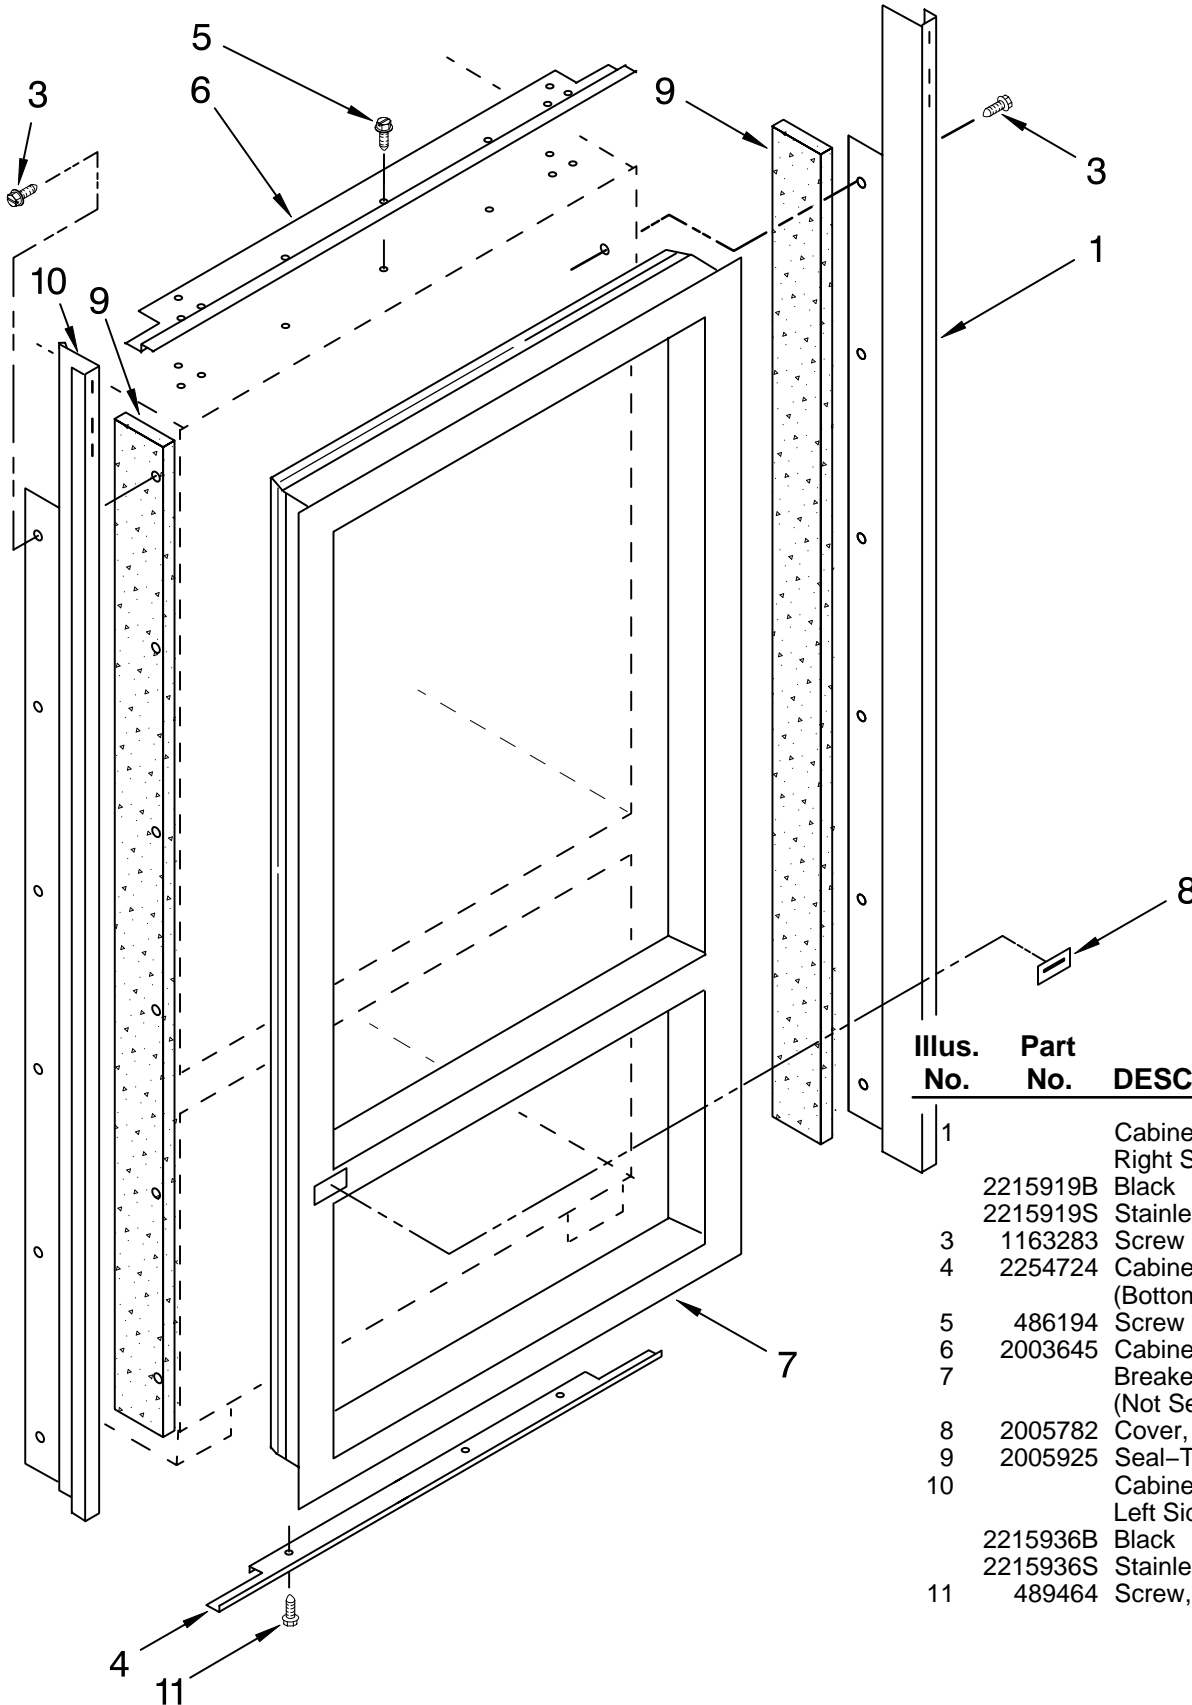

CABINET PARTS
For Models: KBLC36FKB01, KBLC36FKS01
(Black) (Stainless Steel)

36" BOTTOM MOUNT
BUILT IN REFRIGERATOR

FOR ORDERING INFORMATION REFER TO PARTS PRICE LIST

CABINET PARTS

For Models: KBLC36FKB01, KBLC36FKS01
(Black) (Stainless Steel)

FOR ORDERING INFORMATION REFER TO PARTS PRICE LIST

CABINET AND BREAKER TRIM PARTS

For Models: KBLC36FKB01, KBLC36FKS01
(Black) (Stainless Steel)

Illus. No.	Part No.	DESCRIPTION
1		Cabinet, Trim Right Side
	2215919B	Black
	2215919S	Stainless Steel
3	1163283	Screw
4	2254724	Cabinet, Trim (Bottom)
5	486194	Screw
6	2003645	Cabinet, Trim Top
7		Breaker Trim (Not Serviced)
8	2005782	Cover, Hinge
9	2005925	Seal-Trim, Side
10		Cabinet Trim, Left Side
	2215936B	Black
	2215936S	Stainless Steel
11	489464	Screw, 8-18 x 1/2