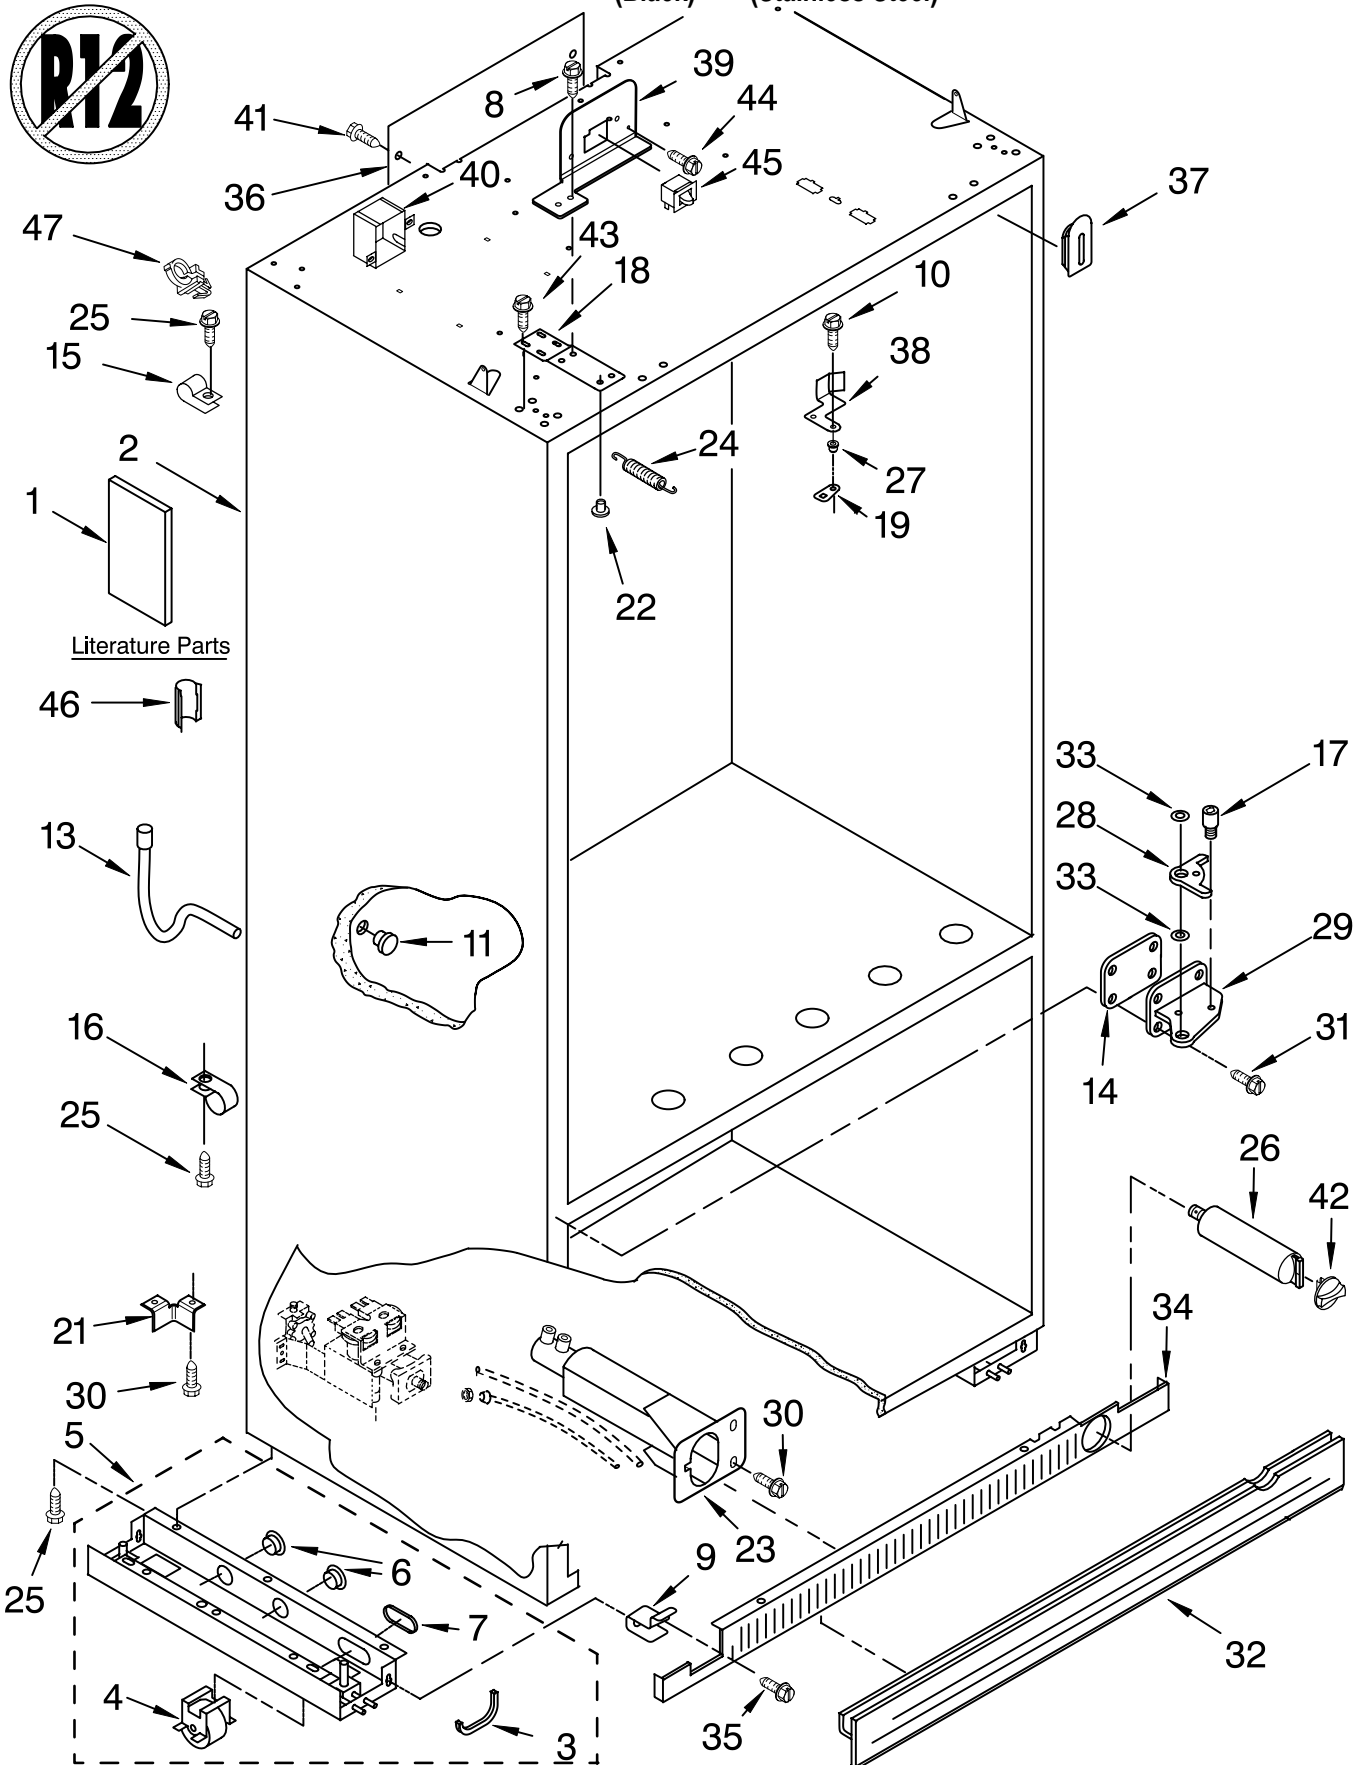

CABINET PARTS
For Models: KBLC36FKB01, KBLC36FKS01
(Black) (Stainless Steel)

36" BOTTOM MOUNT
BUILT IN REFRIGERATOR

FOR ORDERING INFORMATION REFER TO PARTS PRICE LIST

CABINET PARTS

For Models: KBLC36FKB01, KBLC36FKS01
(Black) (Stainless Steel)

FOR ORDERING INFORMATION REFER TO PARTS PRICE LIST

CABINET AND BREAKER TRIM PARTS

For Models: KBLC36FKB01, KBLC36FKS01
(Black) (Stainless Steel)

Illus. No.	Part No.	DESCRIPTION
1		Cabinet, Trim Right Side
	2215919B	Black
	2215919S	Stainless Steel
3	1163283	Screw
4	2254724	Cabinet, Trim (Bottom)
5	486194	Screw
6	2003645	Cabinet, Trim Top
7		Breaker Trim (Not Serviced)
8	2005782	Cover, Hinge
9	2005925	Seal-Trim, Side
10		Cabinet Trim, Left Side
	2215936B	Black
	2215936S	Stainless Steel
11	489464	Screw, 8-18 x 1/2