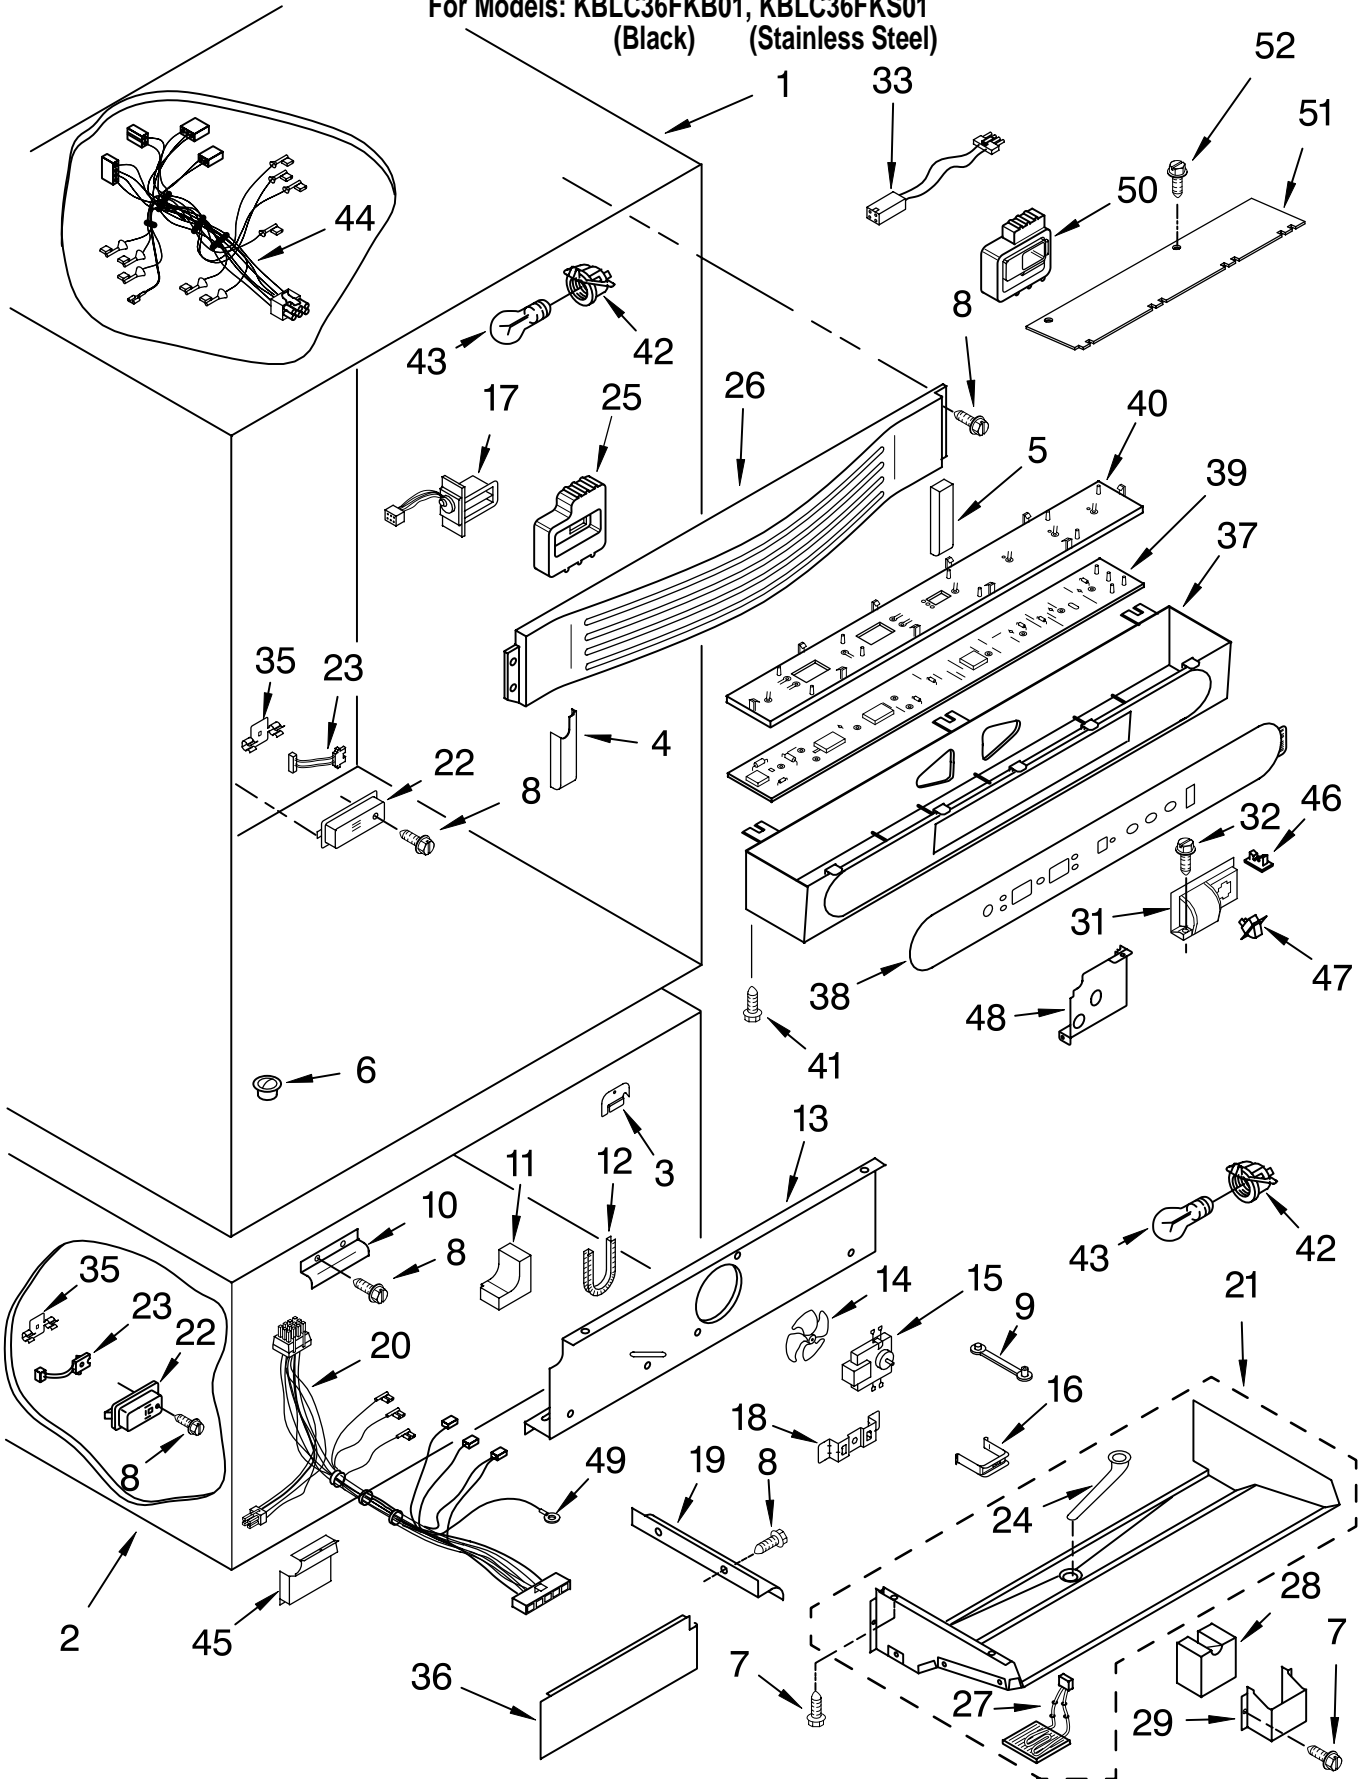

FOR ORDERING INFORMATION REFER TO PARTS PRICE LIST

CABINET AND BREAKER TRIM PARTS

For Models: KBLC36FKB01, KBLC36FKS01
(Black) (Stainless Steel)

Illus. No.	Part No.	DESCRIPTION
1		Cabinet, Trim Right Side
	2215919B	Black
	2215919S	Stainless Steel
3	1163283	Screw
4	2254724	Cabinet, Trim (Bottom)
5	486194	Screw
6	2003645	Cabinet, Trim Top
7		Breaker Trim (Not Serviced)
8	2005782	Cover, Hinge
9	2005925	Seal-Trim, Side
10		Cabinet Trim, Left Side
	2215936B	Black
	2215936S	Stainless Steel
11	489464	Screw, 8-18 x 1/2

FOR ORDERING INFORMATION REFER TO PARTS PRICE LIST

TOP GRILLE AND UNIT COVER PARTS

For Models: KBLC36FKB01, KBLC36FKS01
(Black) (Stainless Steel)

Illus. No.	Part No.	DESCRIPTION	Illus. No.	Part No.	DESCRIPTION	Illus. No.	Part No.	DESCRIPTION
1		Top Grille Assembly	5	2209492	Guard, Wiring	11	2005292	Nameplate
	2220996B	Black	6	487415	Screw	12	2004333	Nut
	2215952S	Stainless Steel	7	2187423	Wire Assembly	13		Louver, Vent
2	2209490	Cover, Unit	8	8201530	Baffle-Air, Condenser		2215969B	Black
3	1157158	Screw, 8-18 x 3/8	9	489348	Clamp		2215969S	Stainless Steel
4	2215830	Back Panel	10	488908	Screw, 10-12 x 1/2	14	2005483	Bracket, Louver
						15	488879	Screw 8-32 x 5/16

FOR ORDERING INFORMATION REFER TO PARTS PRICE LIST

LINER PARTS

For Models: KBLC36FKB01, KBLC36FKS01
(Black) (Stainless Steel)

FOR ORDERING INFORMATION REFER TO PARTS PRICE LIST

LINER PARTS

For Models: KBLC36FKB01, KBLC36FKS01
(Black) (Stainless Steel)