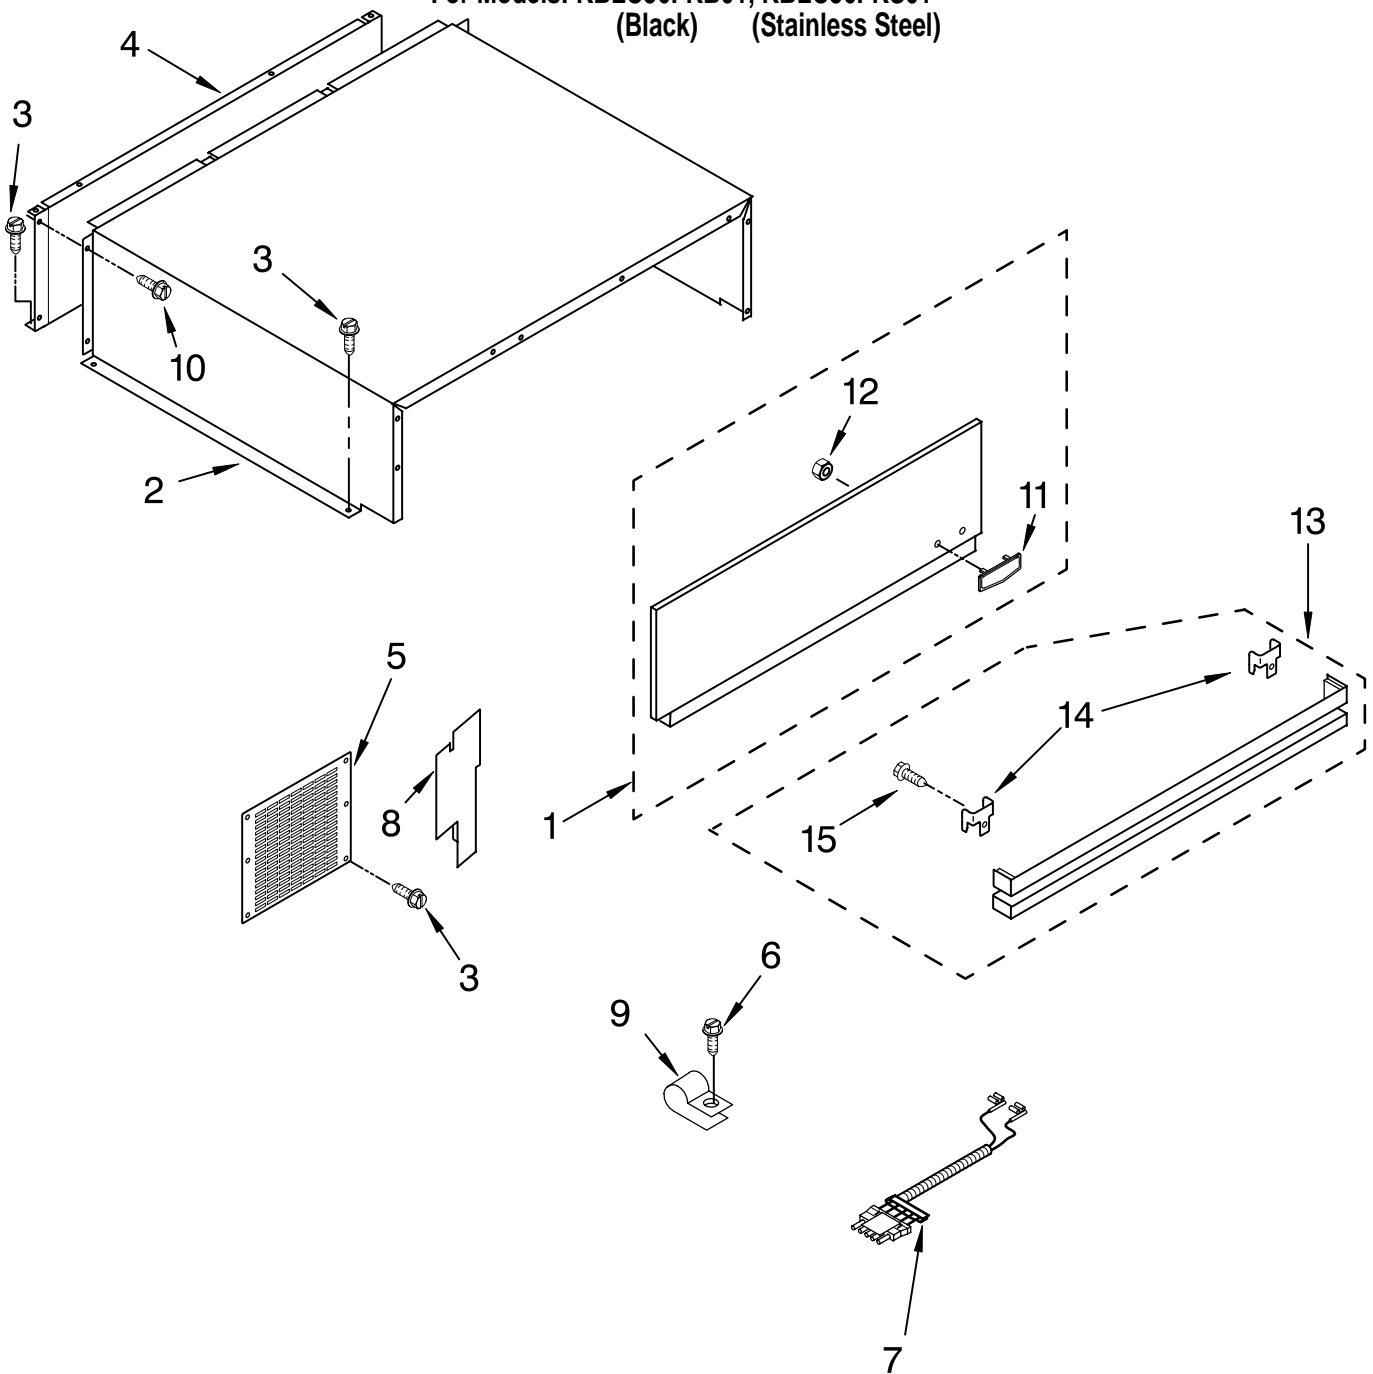

CABINET PARTS
For Models: KBLC36FKB01, KBLC36FKS01
(Black) (Stainless Steel)

36" BOTTOM MOUNT
BUILT IN REFRIGERATOR

FOR ORDERING INFORMATION REFER TO PARTS PRICE LIST

CABINET PARTS

For Models: KBLC36FKB01, KBLC36FKS01
(Black) (Stainless Steel)

FOR ORDERING INFORMATION REFER TO PARTS PRICE LIST

CABINET AND BREAKER TRIM PARTS

For Models: KBLC36FKB01, KBLC36FKS01
(Black) (Stainless Steel)

Illus. No.	Part No.	DESCRIPTION
1		Cabinet, Trim Right Side
	2215919B	Black
	2215919S	Stainless Steel
3	1163283	Screw
4	2254724	Cabinet, Trim (Bottom)
5	486194	Screw
6	2003645	Cabinet, Trim Top
7		Breaker Trim (Not Serviced)
8	2005782	Cover, Hinge
9	2005925	Seal-Trim, Side
10		Cabinet Trim, Left Side
	2215936B	Black
	2215936S	Stainless Steel
11	489464	Screw, 8-18 x 1/2

FOR ORDERING INFORMATION REFER TO PARTS PRICE LIST

TOP GRILLE AND UNIT COVER PARTS

For Models: KBLC36FKB01, KBLC36FKS01
(Black) (Stainless Steel)

Illus. No.	Part No.	DESCRIPTION	Illus. No.	Part No.	DESCRIPTION	Illus. No.	Part No.	DESCRIPTION
1		Top Grille Assembly	5	2209492	Guard, Wiring	11	2005292	Nameplate
	2220996B	Black	6	487415	Screw	12	2004333	Nut
	2215952S	Stainless Steel	7	2187423	Wire Assembly	13		Louver, Vent
2	2209490	Cover, Unit	8	8201530	Baffle-Air, Condenser		2215969B	Black
3	1157158	Screw, 8-18 x 3/8	9	489348	Clamp		2215969S	Stainless Steel
4	2215830	Back Panel	10	488908	Screw, 10-12 x 1/2	14	2005483	Bracket, Louver
						15	488879	Screw 8-32 x 5/16