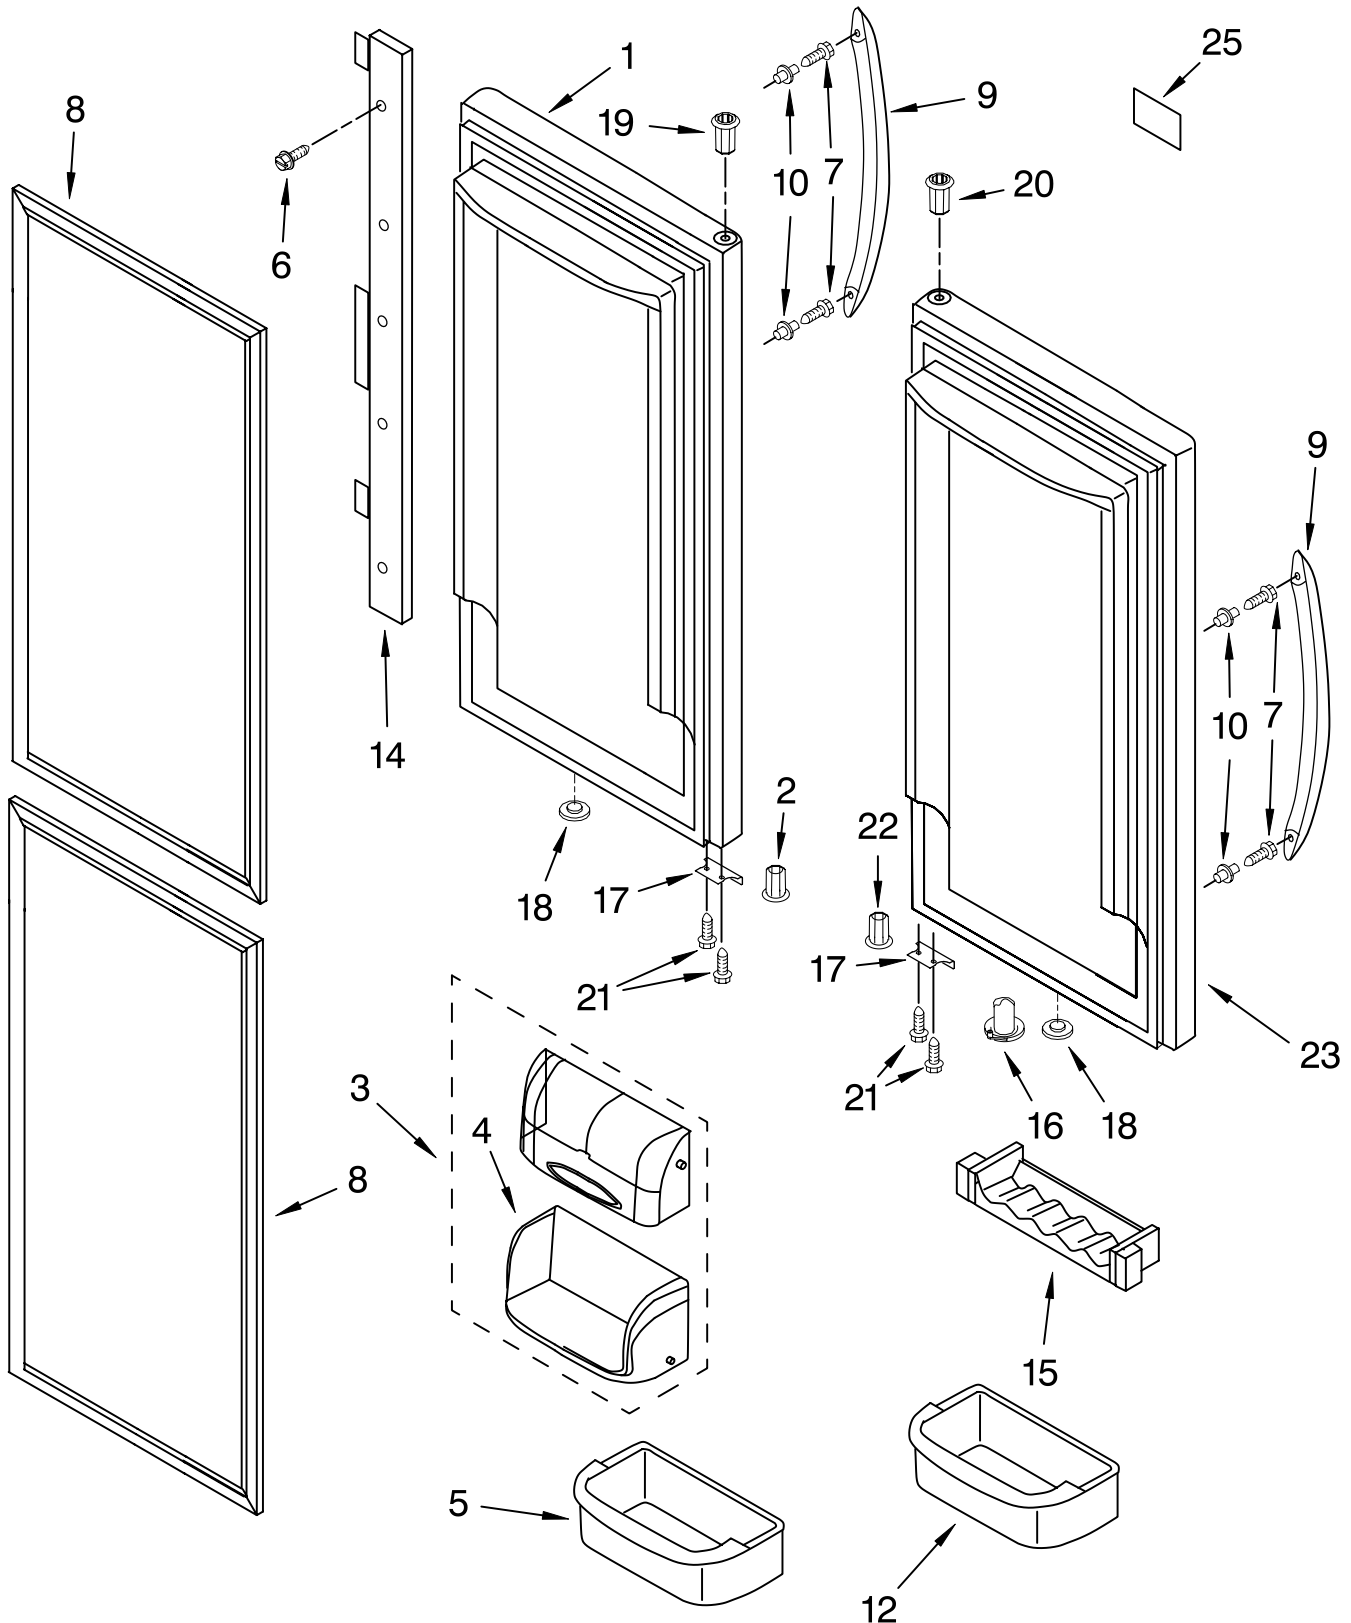

Following Parts Not Illustrated

67005417 Harness, Controls (Refrigerator)

REFRIGERATOR DOOR PARTS

For Models: KBFS20EVWH00, KBFS20EVBL00, KBFS20EVMS00

(White)

(Black) (Monochromatic Stainless)

The model(s) number shown may be different than what is printed on the model/serial tag of your product. The number(s) shown combine the model number and the first two digits of the serial number from the product tag.