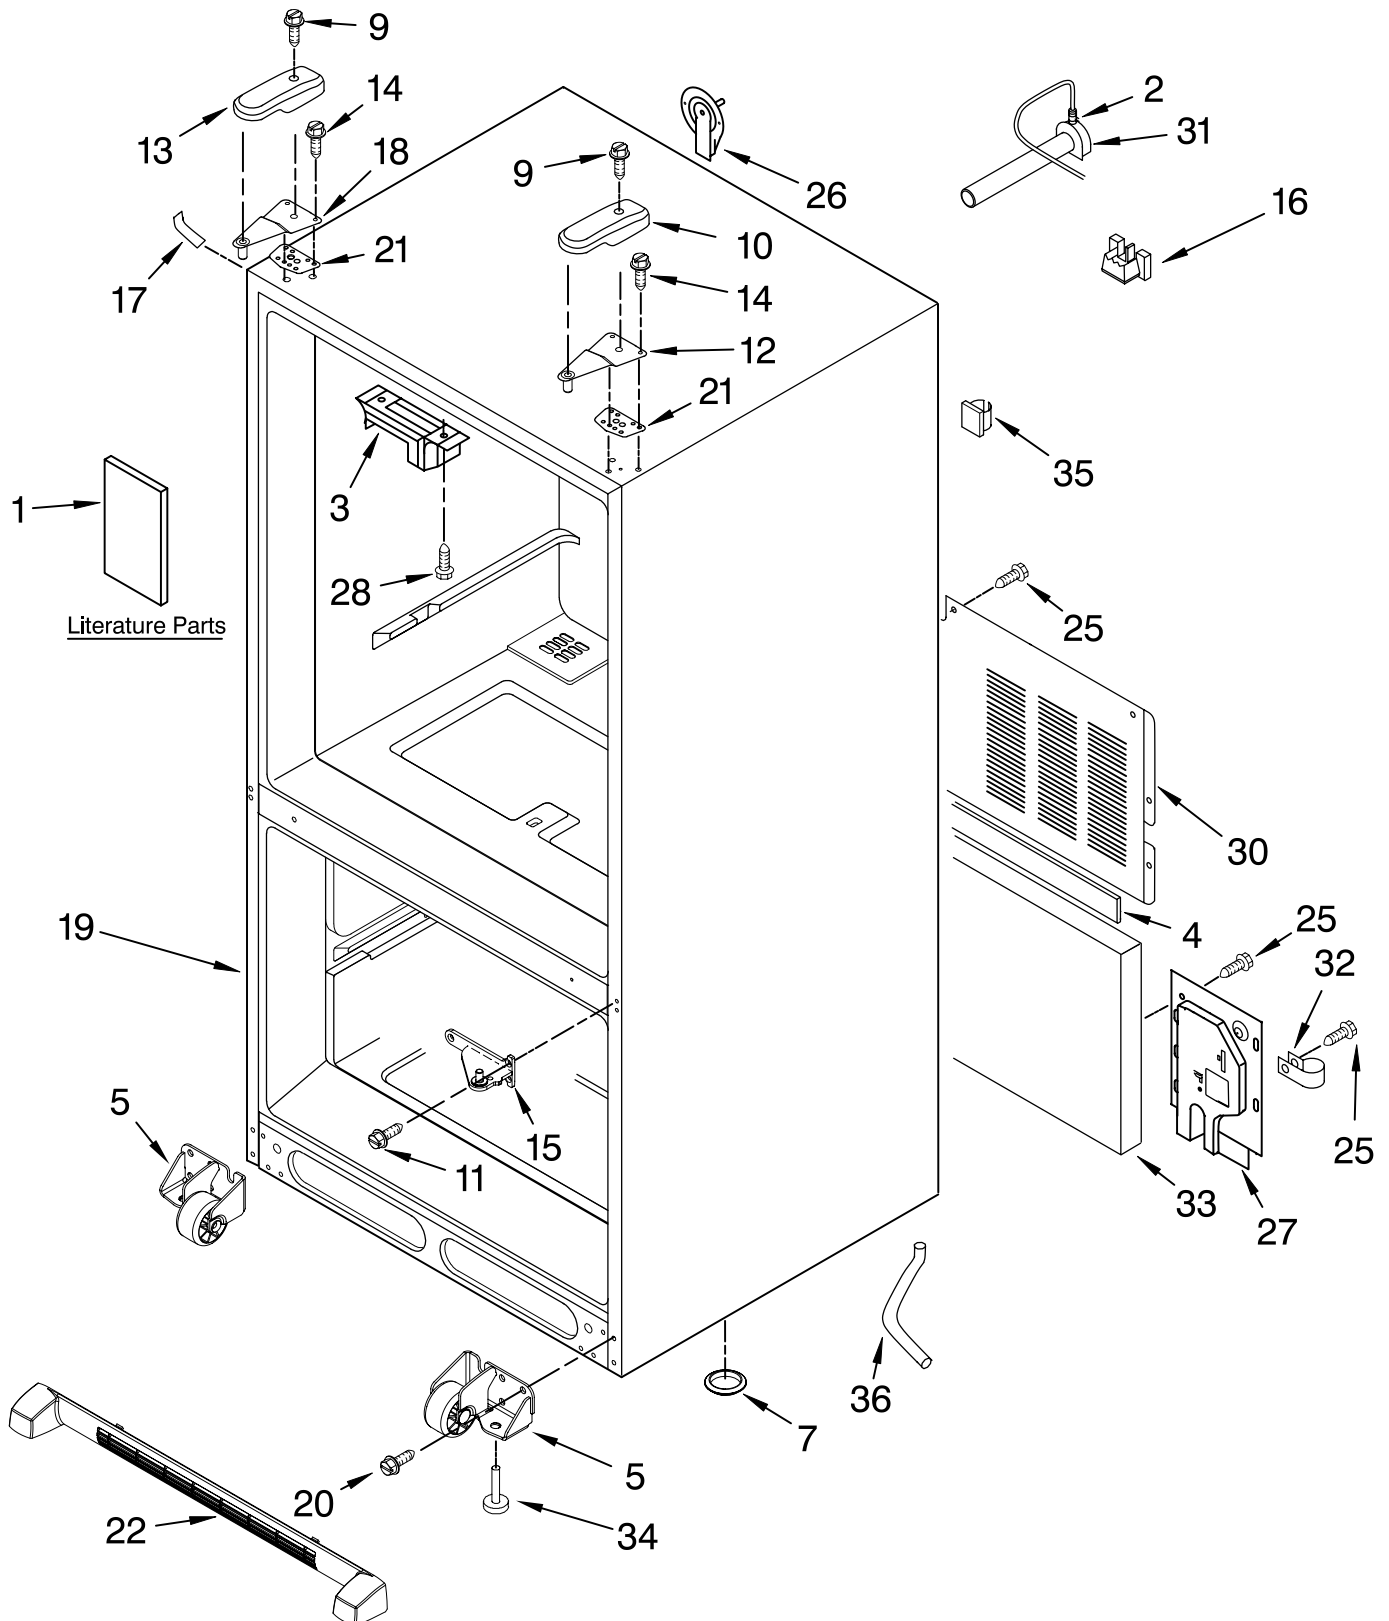

For Models: KBFS20EVWH00, KBFS20EVBL00, KBFS20EVMS00

(White)

(Black) (Monochromatic Stainless)

The model(s) number shown may be different than what is printed on the model/serial tag of your product. The number(s) shown combine the model number and the first two digits of the serial number from the product tag.

FOR ORDERING INFORMATION REFER TO PARTS PRICE LIST

CABINET PARTS

For Models: KBFS20EVWH00, KBFS20EVBL00, KBFS20EVMS00

(White)

(Black) (Monochromatic Stainless)

The model(s) number shown may be different than what is printed on the model/serial tag of your product. The number(s) shown combine the model number and the first two digits of the serial number from the product tag.

Illus. No.	Part No.	DESCRIPTION	Illus. No.	Part No.	DESCRIPTION	Illus. No.	Part No.	DESCRIPTION
1		Literature Parts	11	67006380	Screw	20	67006564	Screw (8)
	W10137643	Use & Care Guide	12	12626910ED	Hinge, Top Right	21	12579702	Shim, Hinge
	W10208326	Energy Guide	13		Cover, Left Hinge	22		Grille Assembly
	67006616	Tech Sheet		67007156	White			(Includes Clips)
2	M0114003	Clip		67006726	Black		W10131133	White
3	67003405	Plate, Block		12629803AP	Apollo Grey		W10131134	Black
4	B5759649	Gasket	14	67006303	Screw		W10120000	Apollo Grey
5		Roller Foot Assembly	15		Hinge, Center (2)	25	67006425	Screw
	W10237085	LH		67002028	White	26	67003331	Cover, Water Line
	W10237087	RH		67002027	Black	27	12751509	Cover, Water Valve
7	A3076901	Plug, Bottom		12655102AP	Apollo Grey	28	67006669	Screw
9	67006521	Screw	16	67004092	Block, Filter	30	67006102	Cover, Unit
10		Cover, Right Hinge	17		Cover, Corner	31	W10137519	Elbow, Fill Tube
	12629801W	White		67003484	White	32	W10157973	Clip, Drain Tube
	12629801B	Black		67003485	Black	33	67003796	Insulation, Sound
	12629801AP	Apollo Grey		12587703AP	Apollo Grey	34	W10141622	Foot Brake
			18	12626911ED	Hinge, Top Left	35	M0104106	Clip, Tube
			19		Cabinet (Not A Serviceable Part)	36	W10164397	Tube, Drain