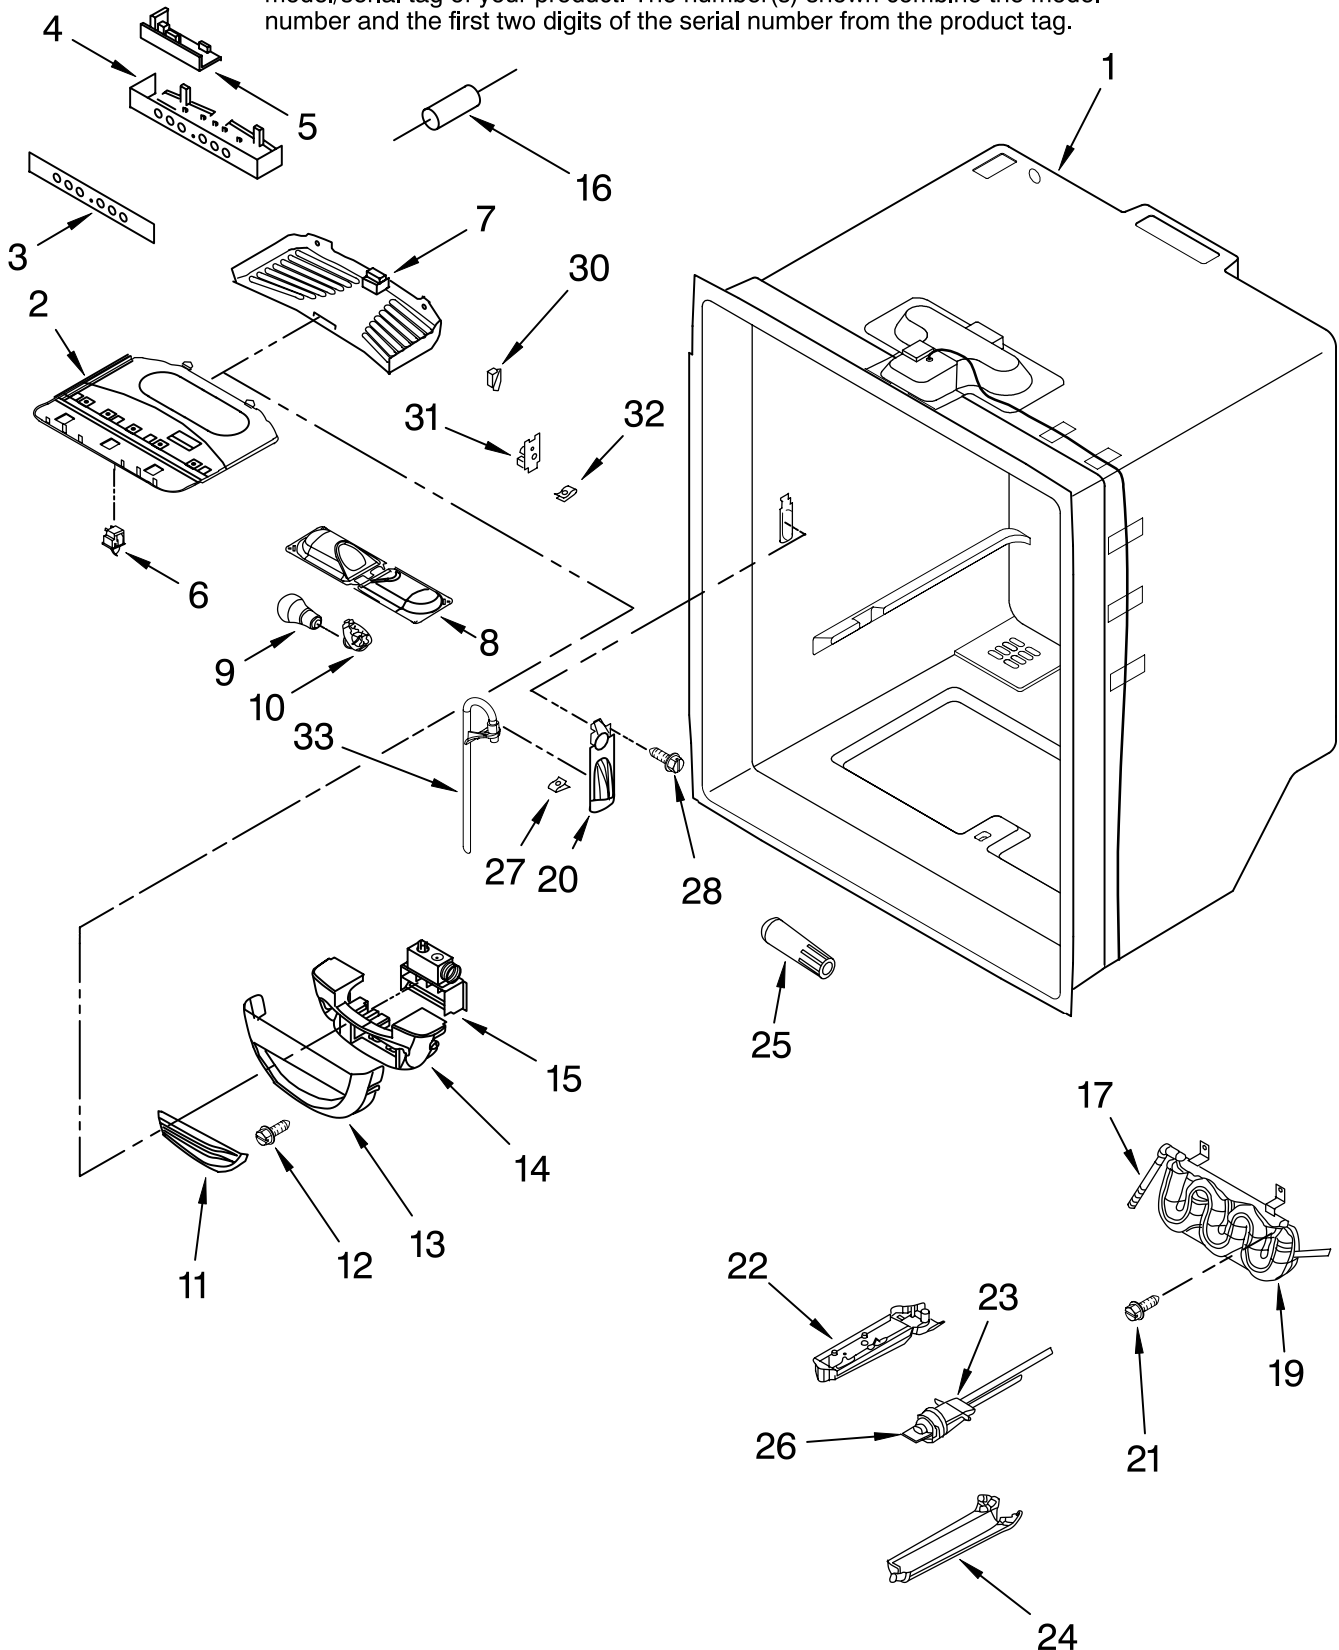

Following Parts Not Illustrated

67006095 Harness, Lights
(Freezer)

REFRIGERATOR LINER PARTS

For Models: KBFS20EVWH00, KBFS20EVBL00, KBFS20EVMS00

(White)

(Black) (Monochromatic Stainless)

The model(s) number shown may be different than what is printed on the model/serial tag of your product. The number(s) shown combine the model number and the first two digits of the serial number from the product tag.