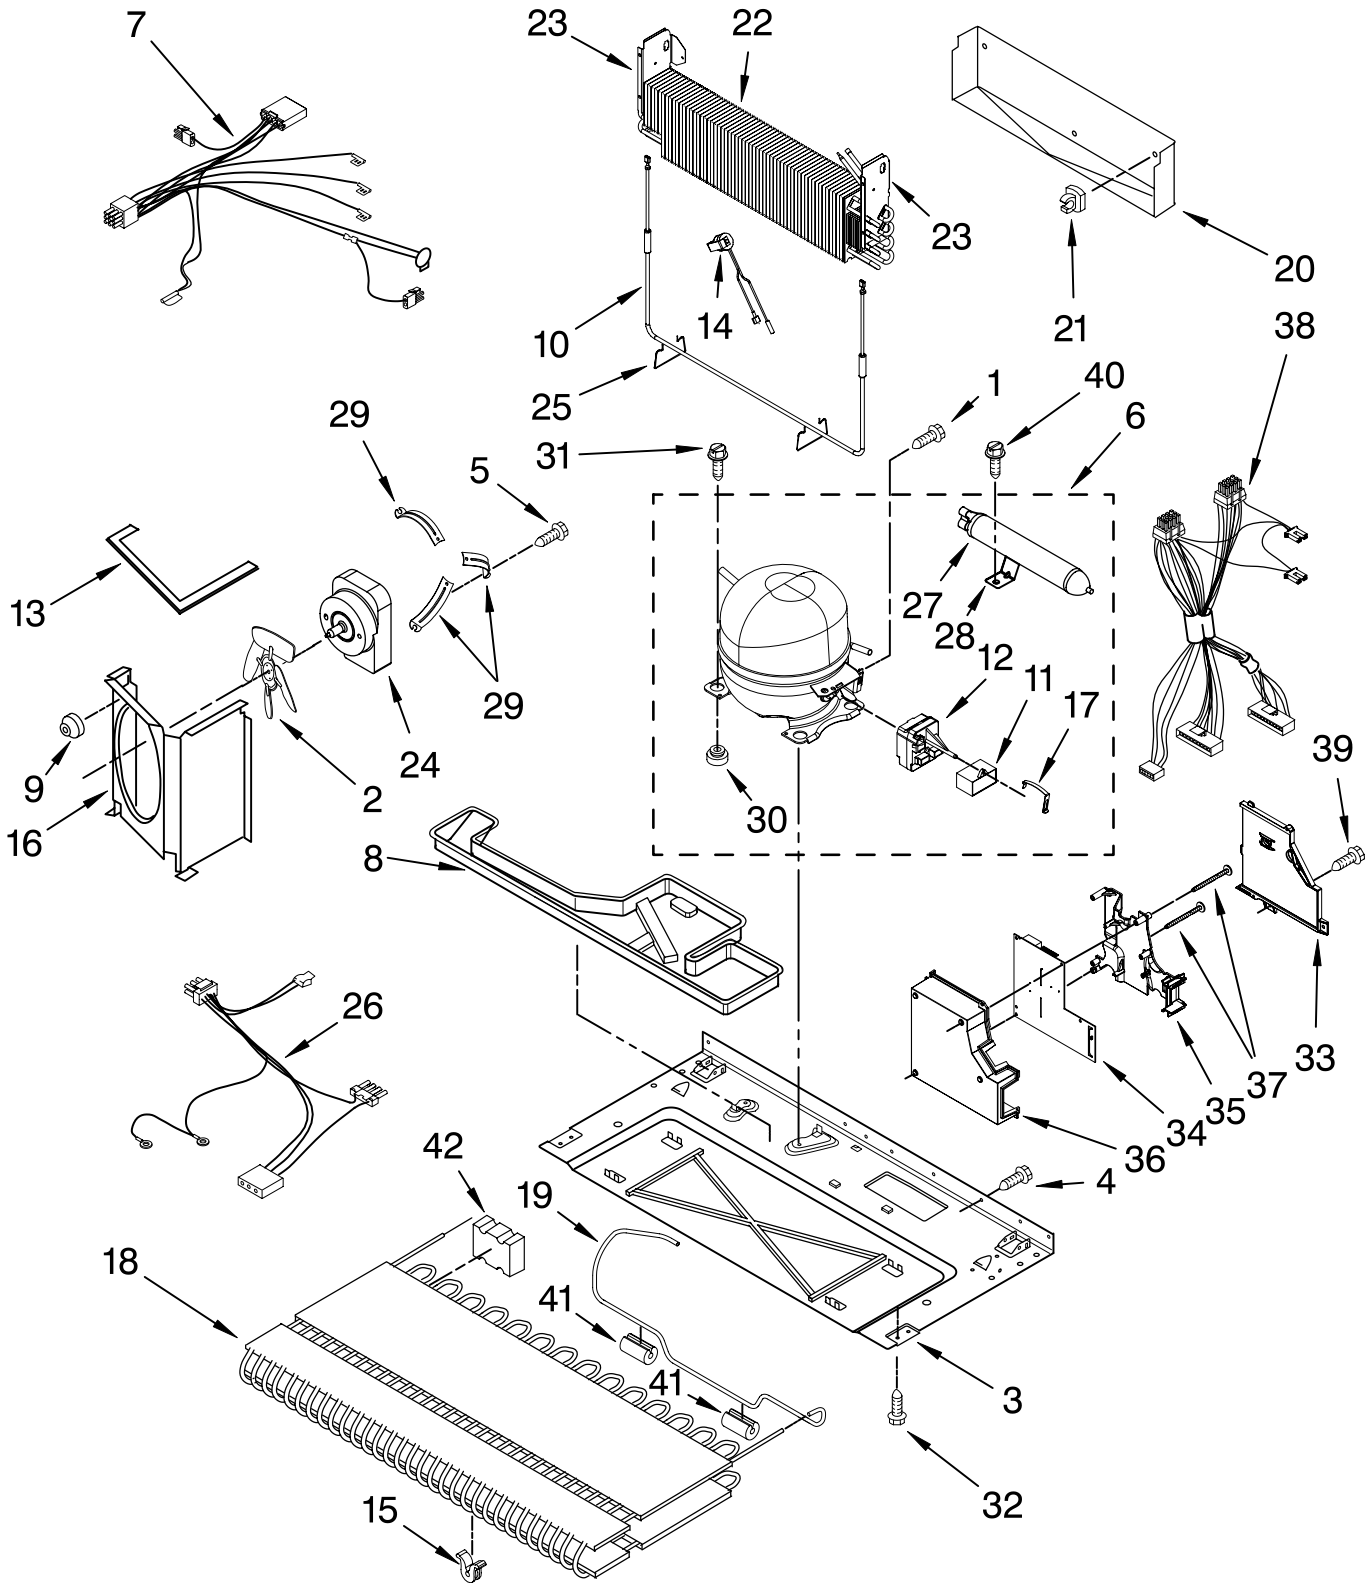

UNIT PARTS

For Models: KBFS20EVWH00, KBFS20EVBL00, KBFS20EVMS00
(White) (Black) (Monochromatic Stainless)

The model(s) number shown may be different than what is printed on the model/serial tag of your product. The number(s) shown combine the model number and the first two digits of the serial number from the product tag.

FOR ORDERING INFORMATION REFER TO PARTS PRICE LIST