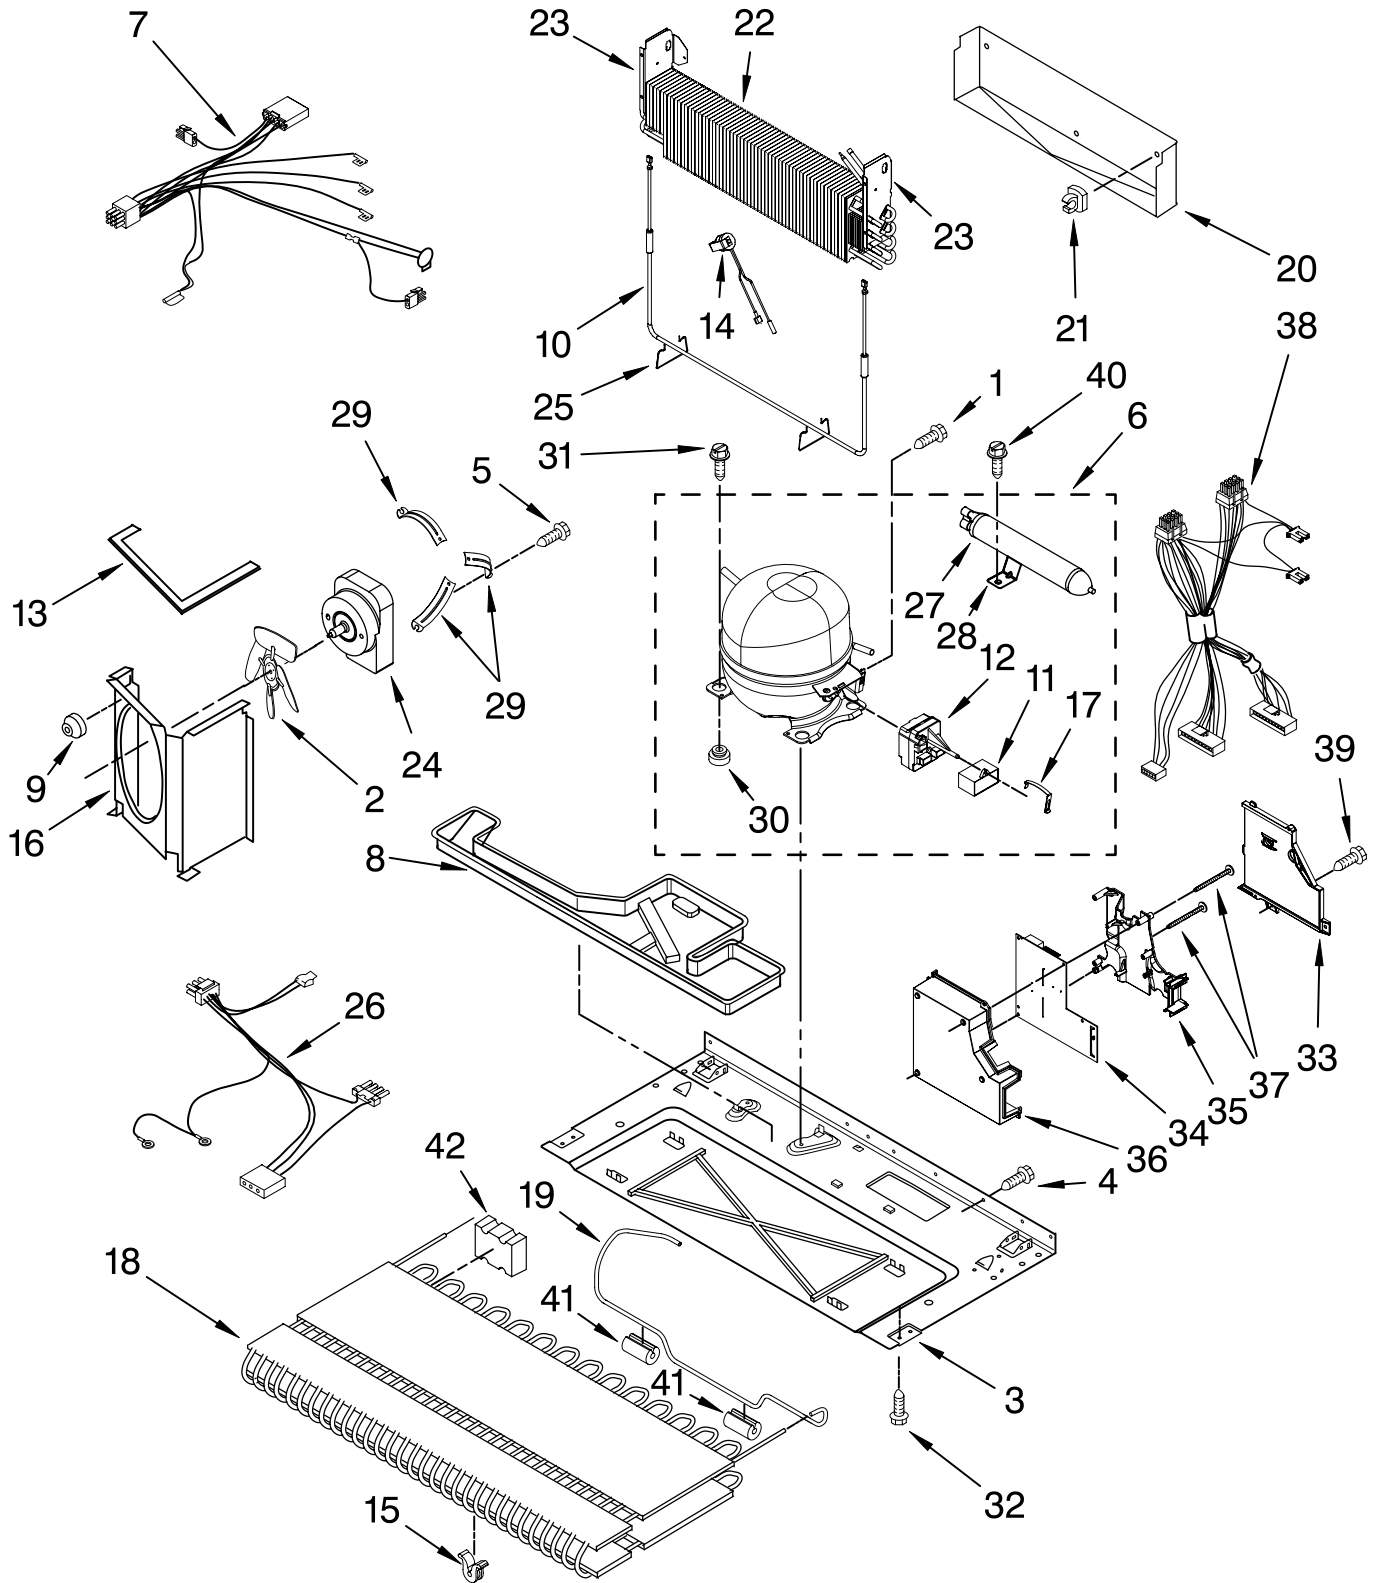

UNIT PARTS

For Models: KBFS20ETWH01, KBFS20ETBL01, KBFS20ETSS01
(White) (Black) (Stainless Steel)

FOR ORDERING INFORMATION REFER TO PARTS PRICE LIST

UNIT PARTS

For Models: KBFS20ETWH01, KBFS20ETBL01, KBFS20ETSS01
(White) (Black) (Stainless Steel)

Illus. No.	Part No.	DESCRIPTION
1	67006433	Screw (2)
2	W10162928	Blade, Fan
3	67005889	Basepan
4	67006425	Screw (2)
5	67004954	Screw
6	67005565	Compressor
7	W10119857	Harness, Evap Heater
8	67007175	Drain Pan
9	61004743	Grommet (3)
10	67002493	Evaporator Heater
11	67005562	Capacitor (See Item # 12)
12	67005561	Overload/Relay (Capacitor Incl.)
13	61003210	Gasket
14	W10165425	Thermostat
15	W10137529	Grommet (4)
16	W10158508	Shroud, Condenser
17	67007052	Clip, Capacitor
18	67006131	Condenser
19	67004700	Tube, Discharge
20	67002490	Tray, Drip
21	10623002	Clip, Evaporator
22	12002041	Evaporator

Illus. No.	Part No.	DESCRIPTION
23		Dam
	67001084	Right Side
	67001083	Left Side
24	67004432	Motor, Fan
25	10428101	Clip, Heater
26	13060202	Harness, Unit (Includes Cord)
27	B2150504	Drier (Service)
28	10547003	Clip, Drier
29	67004953	Bracket, Condenser
30	W10169124	Grommet
31	67006432	Screw (3)
32	67006573	Screw
33	67005421	Cover, HV
34	W10168780	Board, HV
35	67005719	Spacer, HV
36	67005718	Box, HV
37	67006550	Screw
38	12972902	Harness, HV
39	67006615	Screw (3)
40	67006737	Screw
41	67005680	Grommet (2)
42	67005491	Block, Condenser

Illus. No.	Part No.	DESCRIPTION
Following Parts Not Illustrated and Optional Parts Not Included		
	978025	Valve, Access (1/4")
	978026	Valve, Access (5/16")
	978027	Valve, Access (3/8")
	978028	Valve, Access (1/2")
	978029	Valve, Access (5/8")
	978030	Valve, Access (3/4")
	876764	Valve, Access (3/16")

REFRIGERANT CHARGE

5.0 Ozs.
(R-134A)