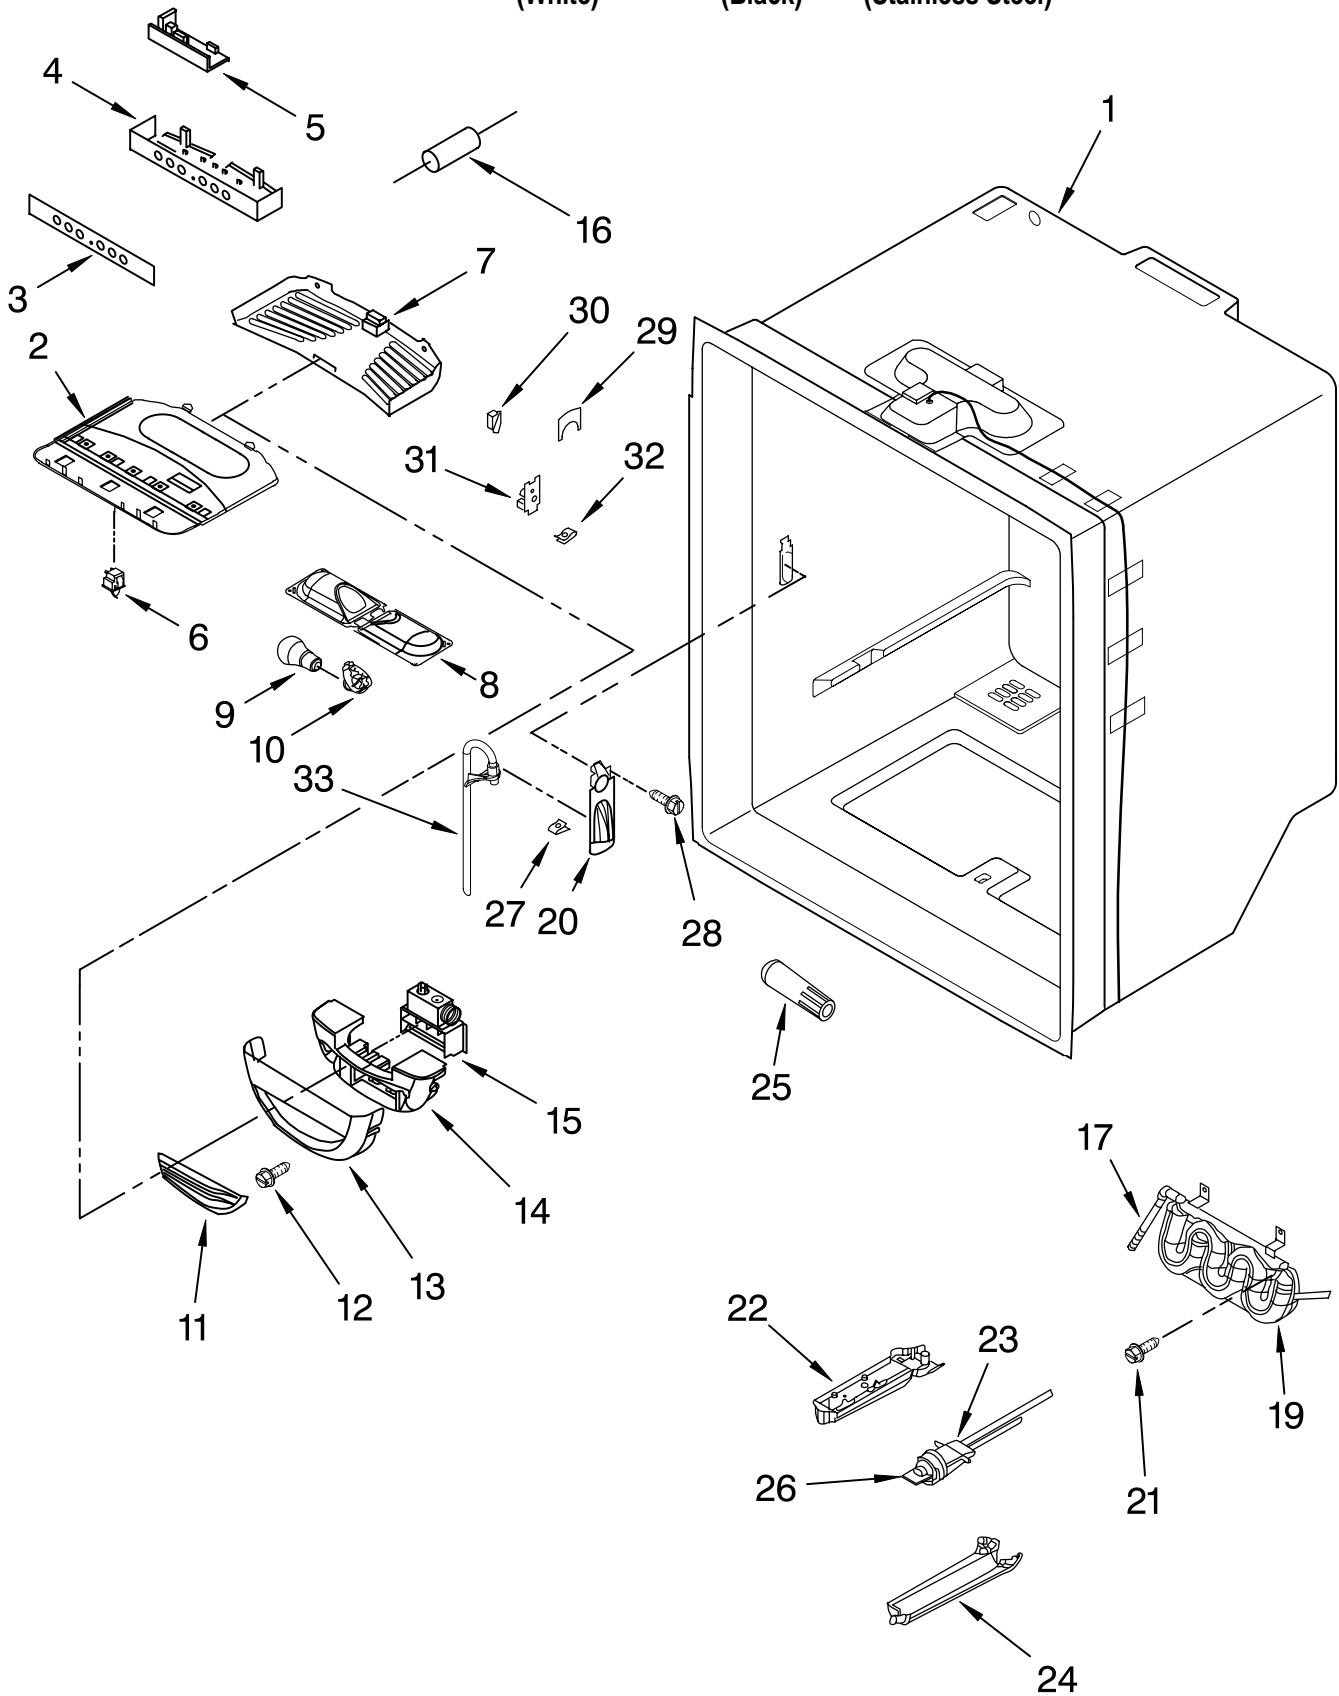

FREEZER LINER PARTS

For Models: KBFS20ETWH01, KBFS20ETBL01, KBFS20ETSS01
 (White) (Black) (Stainless Steel)

Illus. No.	Part No.	DESCRIPTION
1		Liner (Not A Serviceable Part)
2	67001291	Gasket, Foam (2)
3	12002497	Gear (2) (Includes RT & LT)
4	67003905	Cover, Light
5	67004017	Shaft
6	Y12570701	Socket, Light
8	67006473	Screw
9	A0282812	Bulb, Light
10	67001035	Housing, Light
11	67005873	Cover, Evaporator
12	67006425	Screw (7)
13		Bracket, Door
	W10119064	Left
	W10119295	Right
14	67003906	Housing, Lighting
15	W10167028	Clip, Evap Motor
16	67005653	Switch, Light
18		Bracket, Basket
	67004728	Left
	67004729	Right
19	W10180420	Slide, Drawer (2)
20	67002492	Gasket, Bottom
21		Bracket, Slide
	67004971	Left
	67004972	Right
22	W10175909	Grille, Fan Shroud
23	W10167023	Shroud, Evap Fan
24	2169142	Blade, Fan (Evaporator)
25	W10121318	Grommet
26	67003636	Motor, Evaporator
27	D7753903	Funnel, Drain (Incl # 28 & 29)
28	M0500703	Seal
29	B8381501	Gasket
30	12002355	Thermistor
31	67003924	Cover, Thermistor
32	67006406	Screw
33	67006530	Screw

Following Parts Not Illustrated

67006095 Harness, Lights
(Freezer)

REFRIGERATOR LINER PARTS

For Models: KBFS20ETWH01, KBFS20ETBL01, KBFS20ETSS01
(White) (Black) (Stainless Steel)

FOR ORDERING INFORMATION REFER TO PARTS PRICE LIST