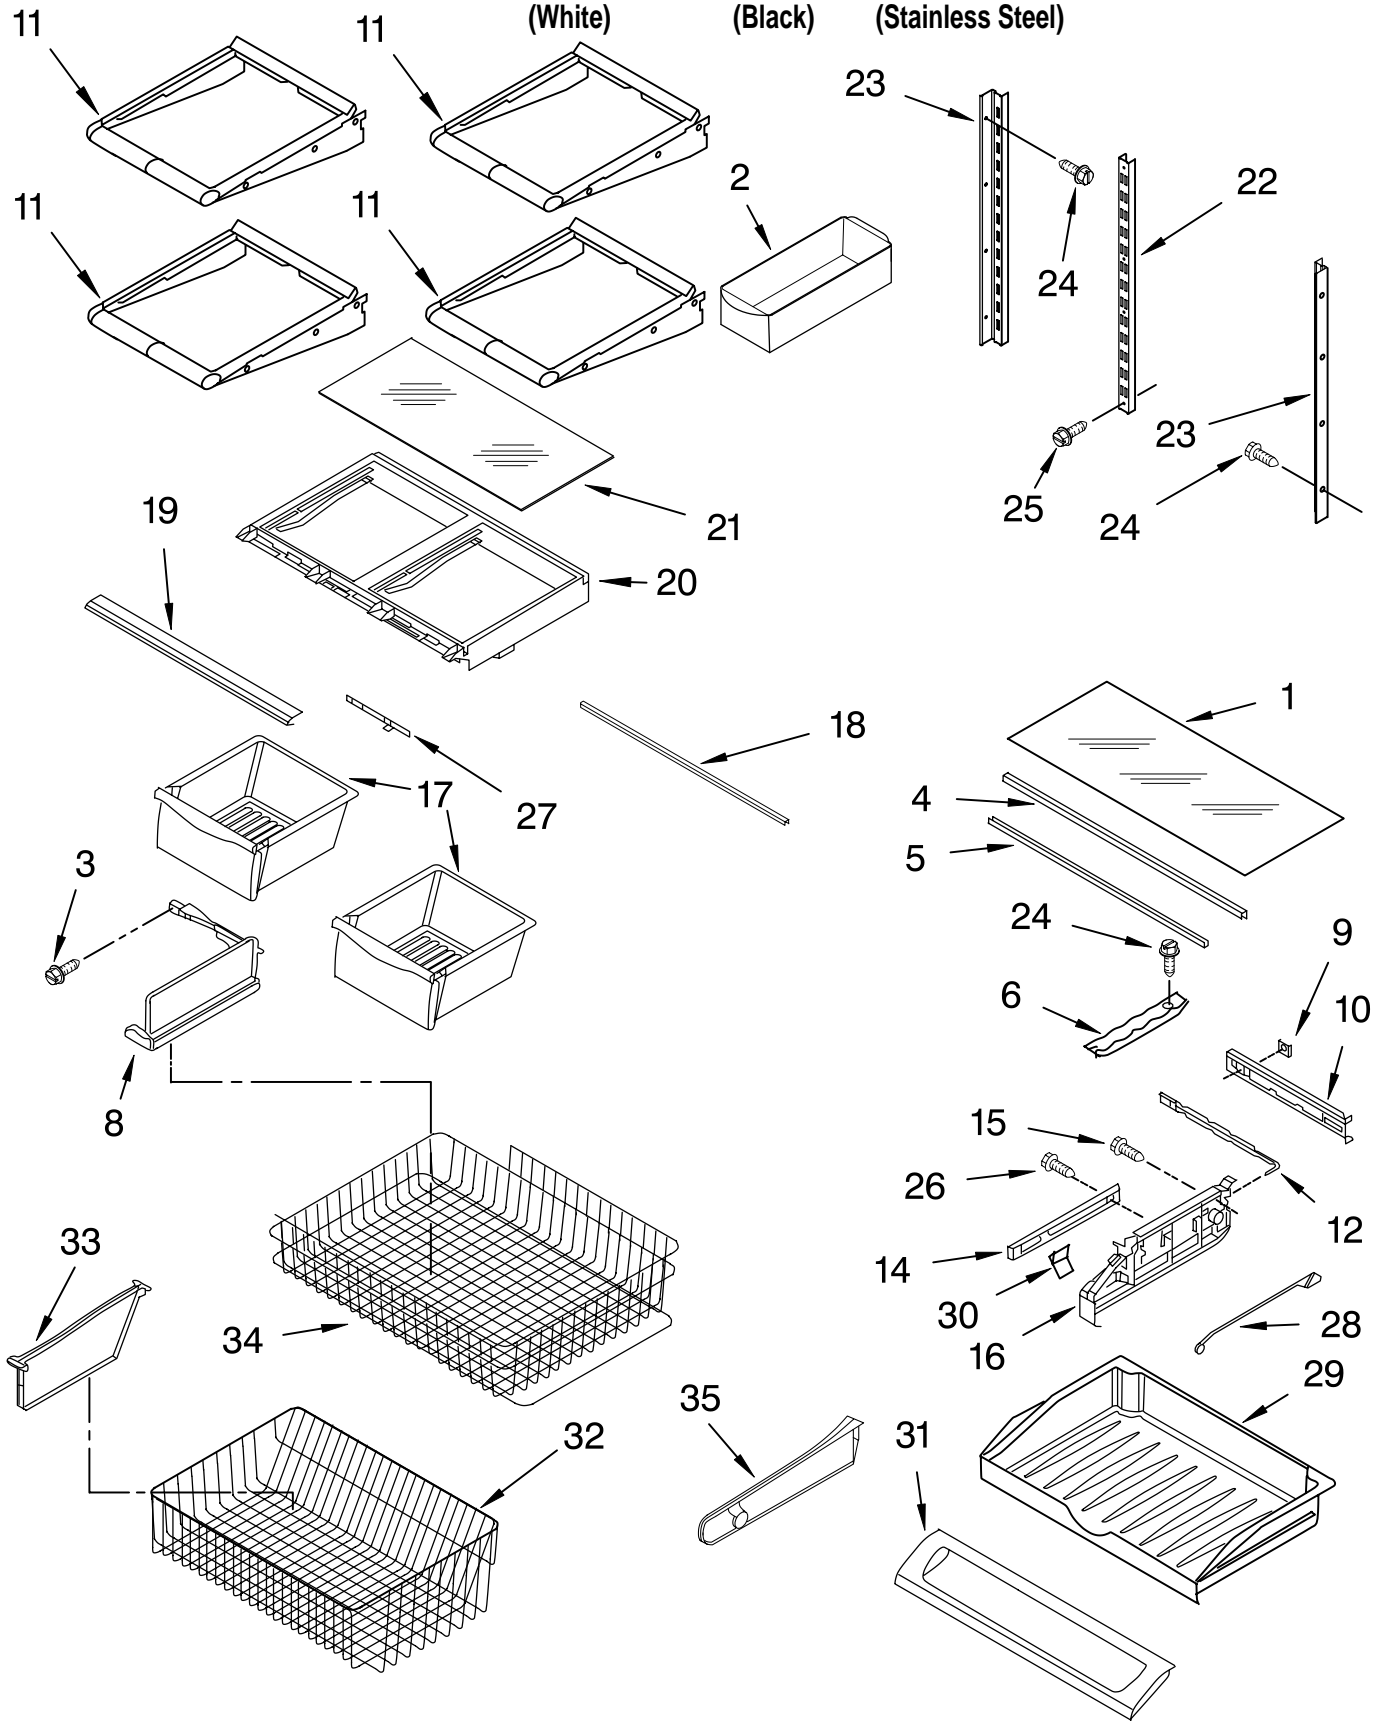

SHELF PARTS

For Models: KBFS20ETWH01, KBFS20ETBL01, KBFS20ETSS01
(White) (Black) (Stainless Steel)

FOR ORDERING INFORMATION REFER TO PARTS PRICE LIST

SHELF PARTS

For Models: KBFS20ETWH01, KBFS20ETBL01, KBFS20ETSS01
(White) (Black) (Stainless Steel)

Illus. No.	Part No.	DESCRIPTION	Illus. No.	Part No.	DESCRIPTION	Illus. No.	Part No.	DESCRIPTION
1	67002332	Glass, Pantry	17	W10143396	Pan, Crisper (2)	28	67003794	Bar, Temperature Control
2	W10136387	Egg Bin	18	67002488	Support, Crisper Cover	29	67003530	Drawer, Pantry
3	67006608	Screw	19	67005675	Trim, Crisper	30	67003791	Knob, Temperature Control
4	67006010	Support, Pantry(2)	20	67006185	Frame, Crisper	31	67005930	Door, Pantry Drawer
5	67002330	Brace, Pantry (2)	21	67006655	Glass, Crisper Cover	32	67006026	Basket, Freezer (Lower)
6	67001719	Track, Pantry	22	67003036	Ladder, Center	33	67004812	Divider, Lower Basket
8	67004127	Divider, Upper Basket	23	67003037	Ladder, Side	34	67004988	Basket, Freezer (Upper)
9	67002329	Gasket, Pantry	24	67006400	Screw (6)	35	67002321	Divider, Pantry Drawer
10	67005625	Housing, Control	25	67006360	Screw (2)			
11	67005676	Shelf, Glide (4)	26	67006415	Screw (4)			
12	67003793	Slide, Temperature	27	67005864	Slide, Humidity Control			
14	67007026	Glide, Drawer(2)						
15	67006287	Screw (4)						
16		Track, Pantry						
	67005862	Left						
	67005860	Right						

FOR ORDERING INFORMATION REFER TO PARTS PRICE LIST