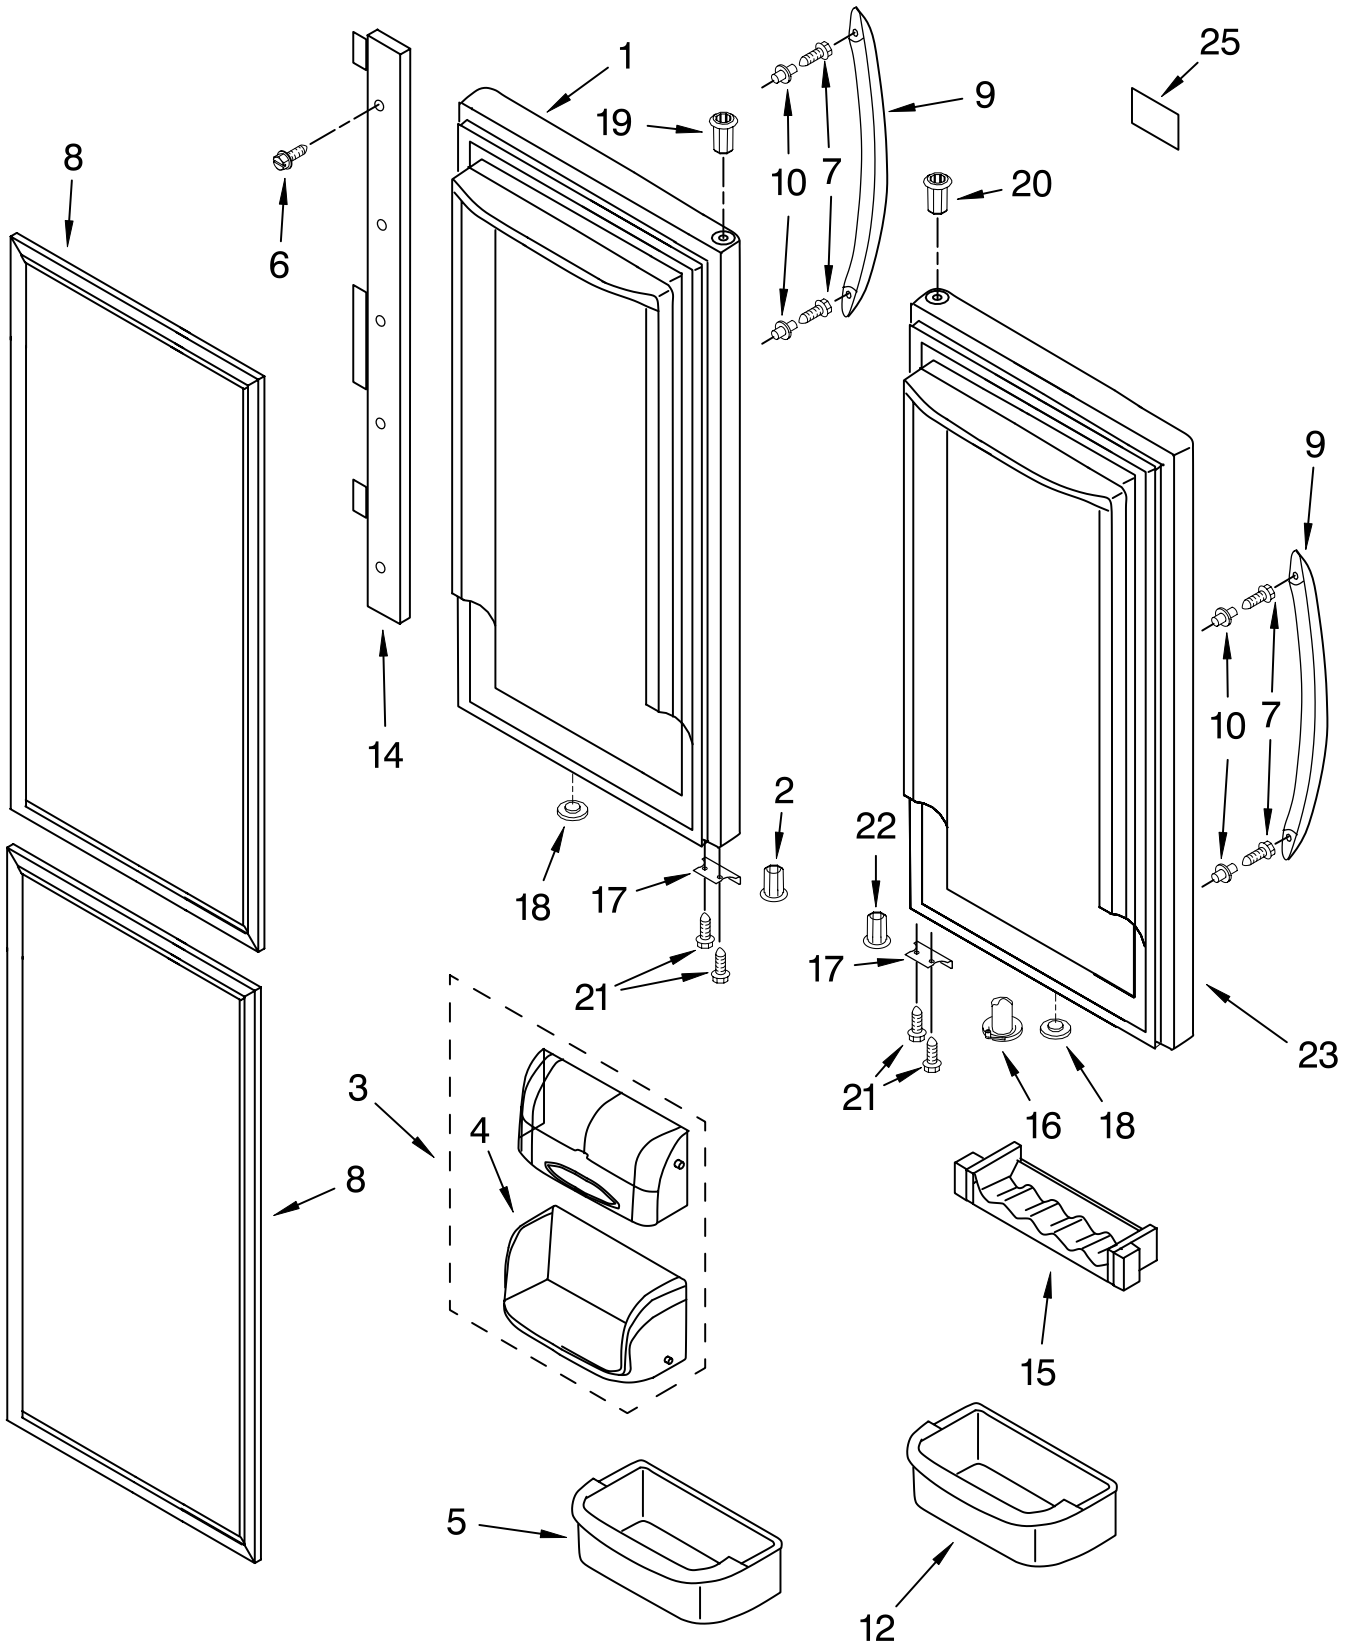

REFRIGERATOR LINER PARTS

For Models: KBFS20ETWH01, KBFS20ETBL01, KBFS20ETSS01
(White) (Black) (Stainless Steel)

Illus. No.	Part No.	DESCRIPTION
1		Liner (Not A Serviceable Part)
2	67004078	Bracket, Control and Lights
3	67005949	Overlay
4	W10185585	Housing, Electronic Control
5	67005397	Electronic Control
6	C3680310	Switch, Light
7	67003897	Cover, Light
8	67003901	Housing, Light
9	A0282812	Bulb, Light
10	Y12570701	Socket, Light
11	67003900	Insert, Damper Cover
12	67006602	Screw (2)
13	67003899	Cover, Damper
14	67006604	Insulation
15	W10127429	Control, Damper
16	12002355	Thermister
17	61006182	Union, Tube
19	W10153959	Tank, Water
20	W10158503	Dispenser
21	67006415	Screw
22	67001668	Plate, Filter
23	67006524	Head, Water Filter Assembly
24	12568001	Cover, Filter
25	W10181835	Filter, Water
26	12664501	Plug, Filter Bypass
27	B8390302	Clip, Waterline
28	67006400	Screw
29	67005674	Facade, Dispenser
30	12575501	Switch, Limit
31	67002742	Plate, Switch
32	67002816	Clip, Water Tube
33	67003728	Guide, Water Line

Following Parts Not Illustrated

67005417 Harness, Controls
(Refrigerator)
(Includes # 16)

REFRIGERATOR DOOR PARTS

For Models: KBFS20ETWH01, KBFS20ETBL01, KBFS20ETSS01
(White) (Black) (Stainless Steel)

FOR ORDERING INFORMATION REFER TO PARTS PRICE LIST