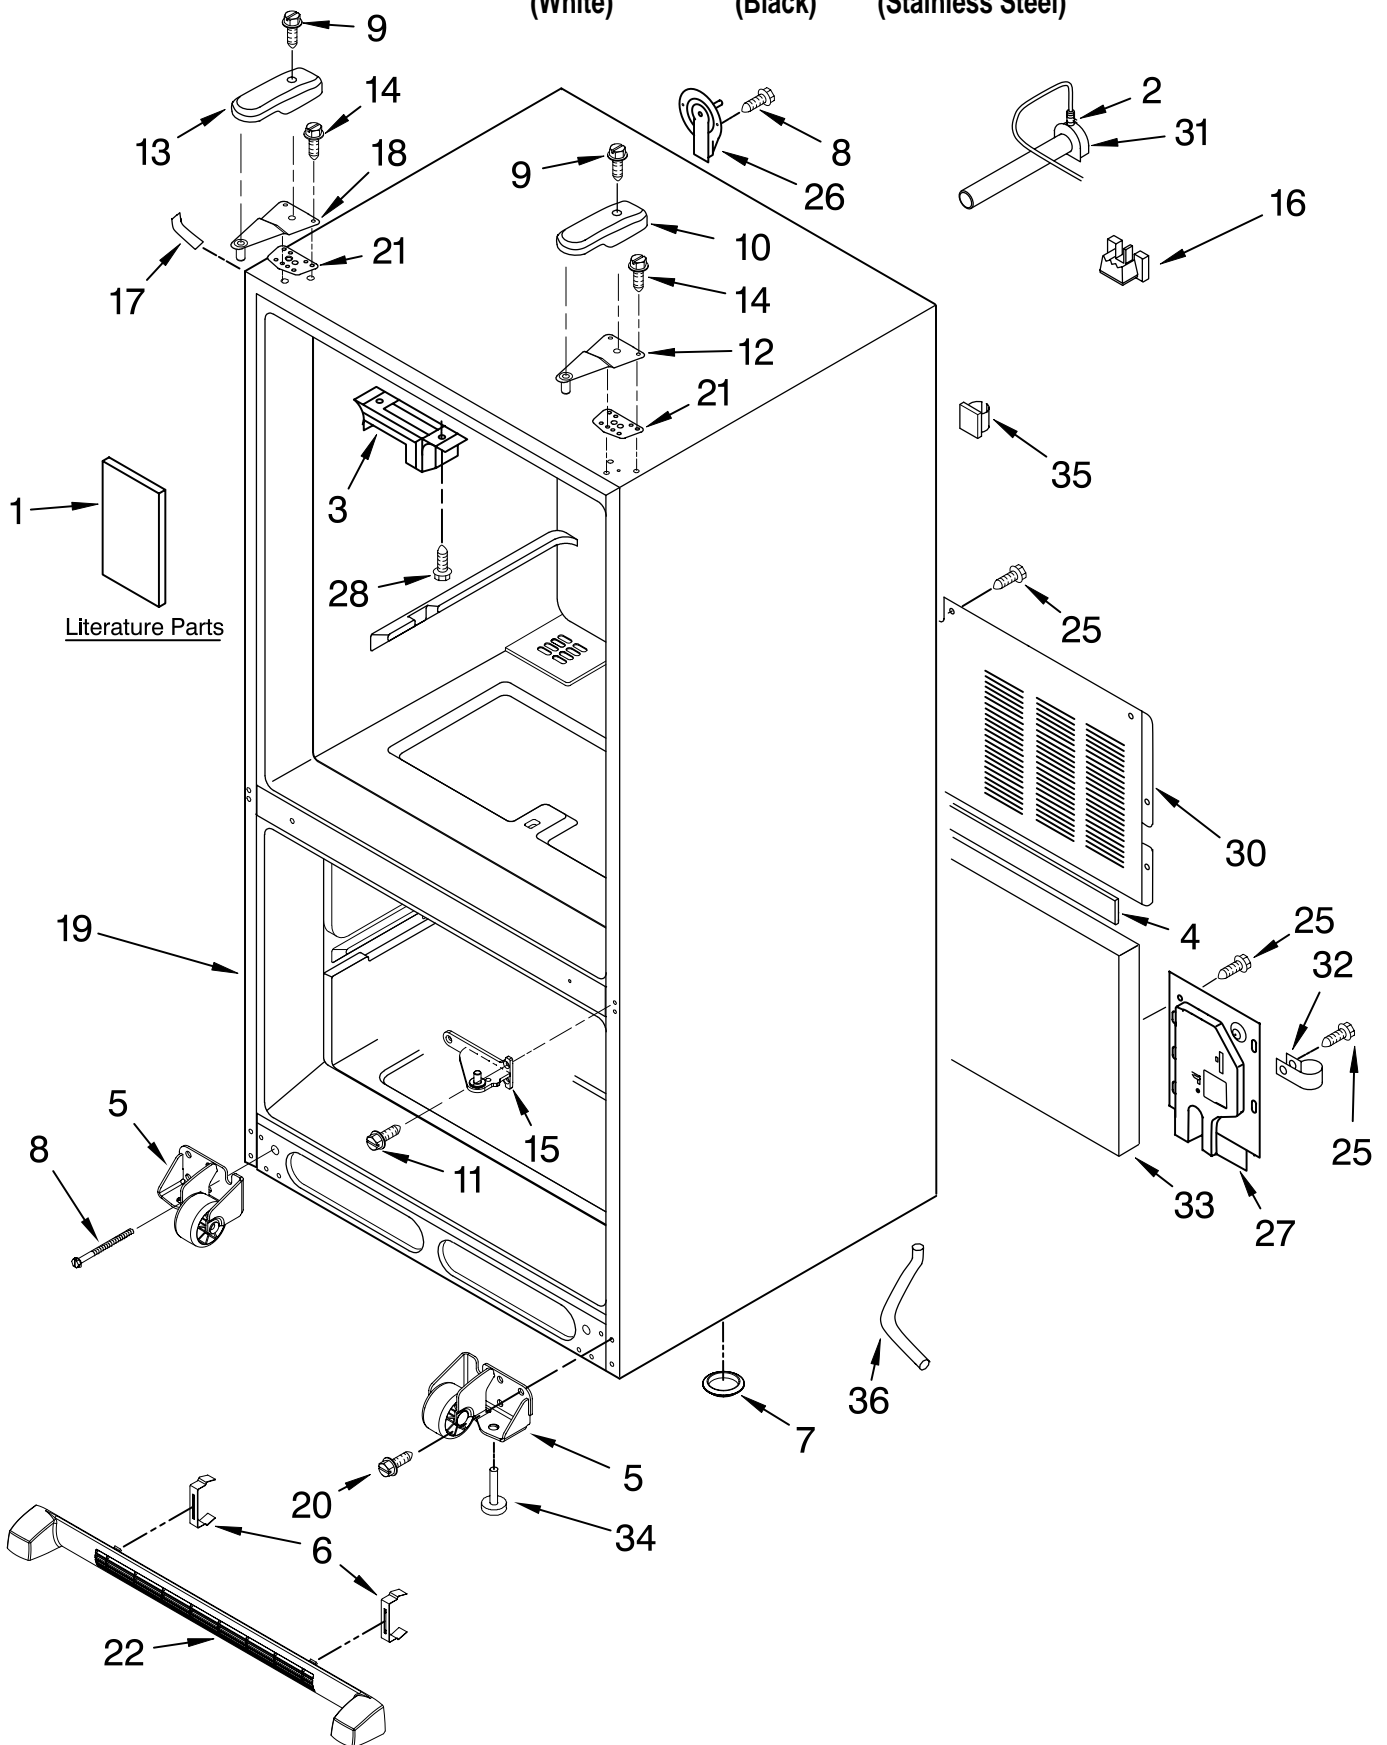

For Models: KBFS20ETWH01, KBFS20ETBL01, KBFS20ETSS01
(White) (Black) (Stainless Steel)

FOR ORDERING INFORMATION REFER TO PARTS PRICE LIST

CABINET PARTS

For Models: KBFS20ETWH01, KBFS20ETBL01, KBFS20ETSS01
(White) (Black) (Stainless Steel)

Illus. No.	Part No.	DESCRIPTION
1		Literature Parts
	67006616	Tech Sheet
	W10137643	Owners Manual
	W10185726	Tag, Energy
2	M0114003	Clip
3	67003405	Plate, Pivot
4	B5759649	Gasket
5		Roller Foot Assembly
	W10130460	LH
	W10130459	RH
6	12627302	Clip, Grille
7	A3076901	Plug, Bottom
8	67006611	Bolt, Adjustable
9	67006521	Screw
10		Cover, Right Hinge
	12684202W	White
	12684202B	Black
11	67006380	Screw
12	12566604ED	Hinge, Top Right
13		Cover, Left Hinge
	12684201W	White
	12684201B	Black
14	67006303	Screw
15		Hinge, Center (2)
	67006379	White (RT)
	67006277	White (LT)
	67006443	Black (RT)
	67006442	Black (LT)
16	67004092	Block, Filter
17		Cover, Corner
	67003484	White
	67003485	Black
18	12566605ED	Hinge, Top Left
19		Cabinet (Not A Serviceable Part)
20	67006564	Screw (8)
21	12579702	Shim, Hinge
22		Grille Assembly (Includes Clips)
	W10131133	White
	W10131134	Black
25	67006425	Screw (10)
26	67003331	Cover, Water Line
27	67004098	Cover, Water Valve
28	67006669	Screw
30	12575101ED	Cover, Unit
31	W10137519	Elbow, Fill Tube
32	67001067	Clip, Drain Tube
33	67003796	Insulation, Sound
34	W10141622	Foot Brake
35	M0104106	Clip, Tube
36	W10164397	Tube, Drain

FOR ORDERING INFORMATION REFER TO PARTS PRICE LIST