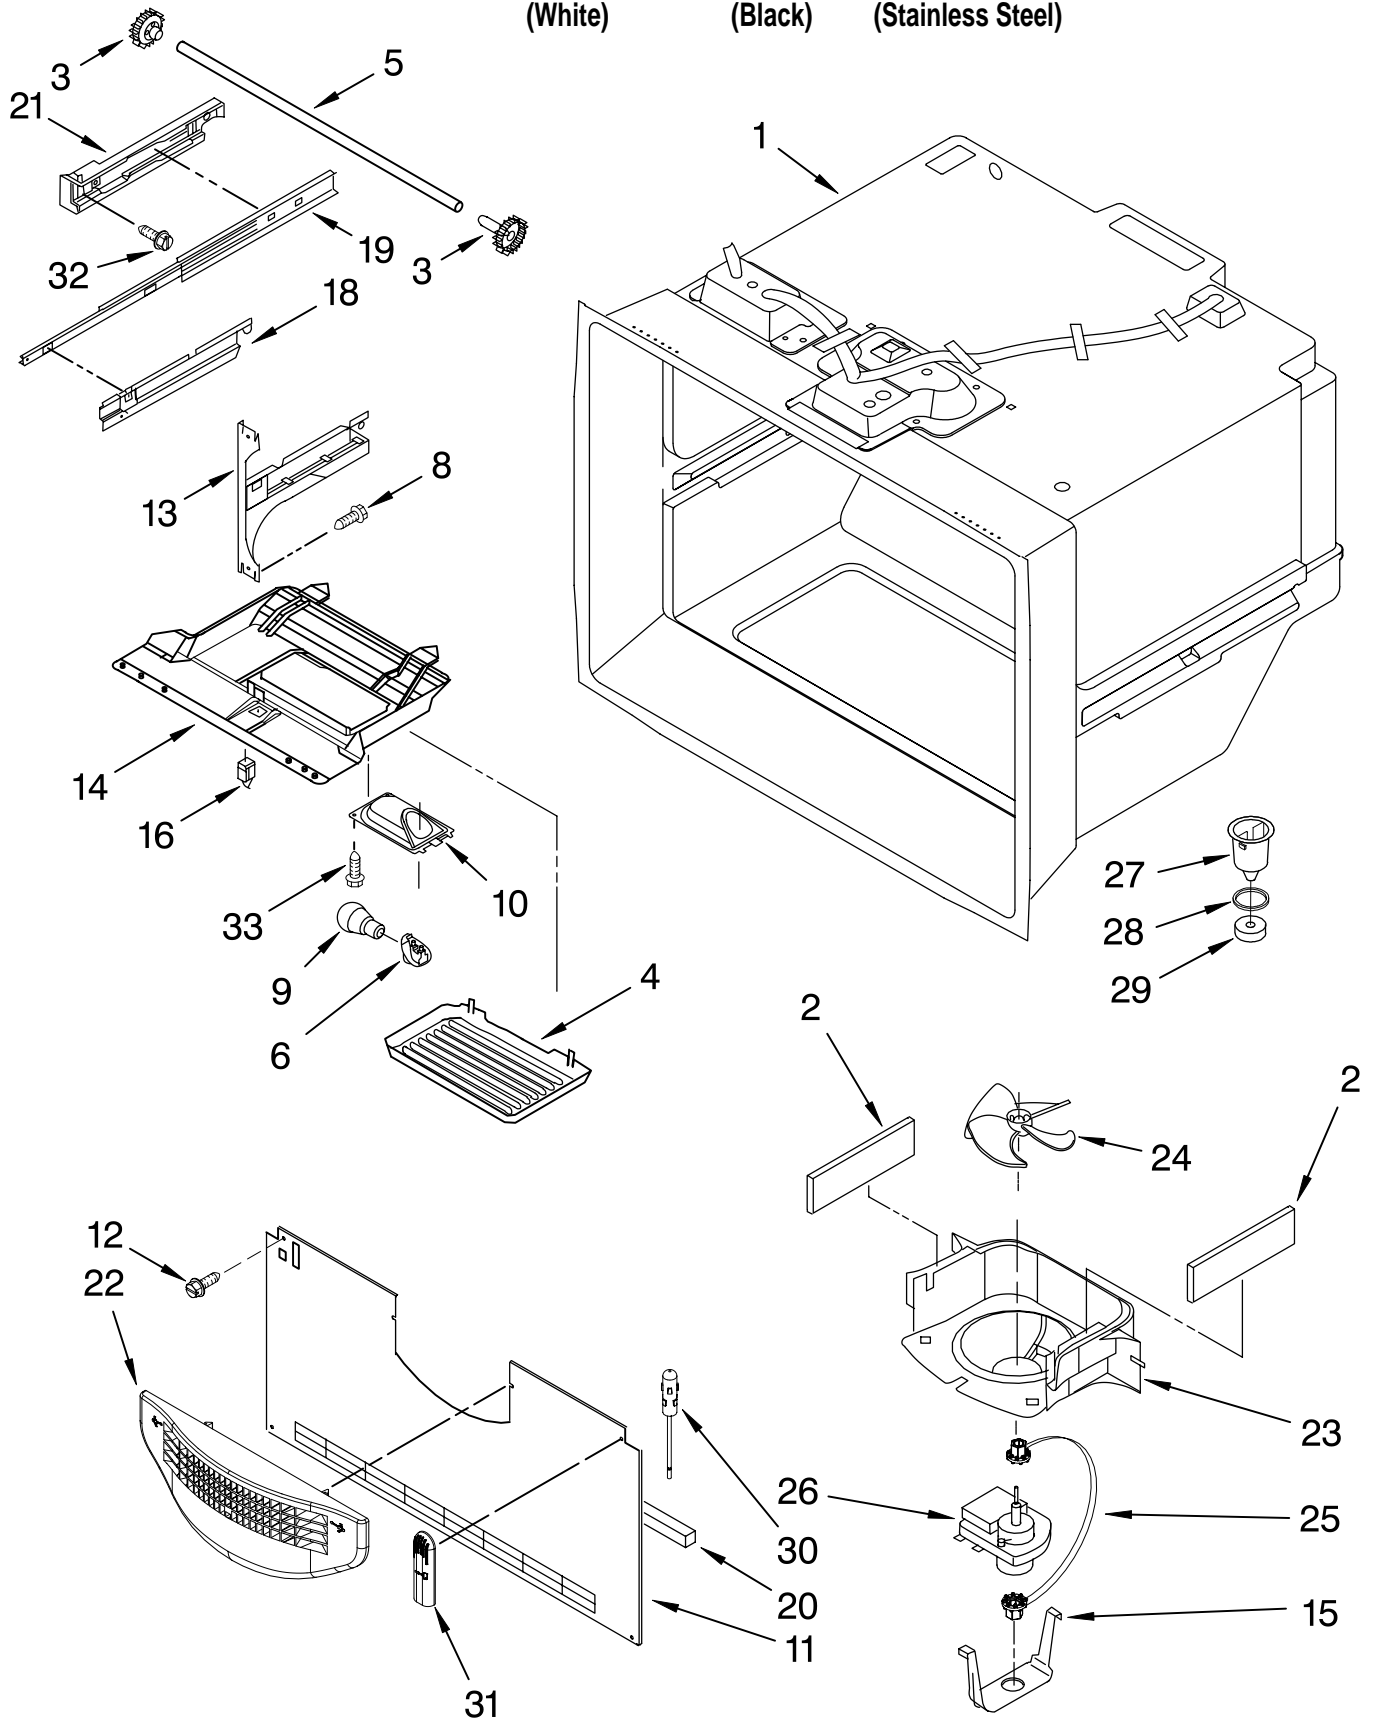

FREEZER LINER PARTS

For Models: KBFS20ETWH01, KBFS20ETBL01, KBFS20ETSS01
(White) (Black) (Stainless Steel)

FOR ORDERING INFORMATION REFER TO PARTS PRICE LIST

FREEZER LINER PARTS

For Models: KBFS20ETWH01, KBFS20ETBL01, KBFS20ETSS01
(White) (Black) (Stainless Steel)

Illus. No.	Part No.	DESCRIPTION
1		Liner (Not A Serviceable Part)
2	67001291	Gasket, Foam (2)
3	12002497	Gear (2) (Includes RT & LT)
4	67003905	Cover, Light
5	67004017	Shaft
6	Y12570701	Socket, Light
8	67006473	Screw
9	A0282812	Bulb, Light
10	67001035	Housing, Light
11	67005873	Cover, Evaporator
12	67006425	Screw (7)
13		Bracket, Door
	W10119064	Left
	W10119295	Right
14	67003906	Housing, Lighting
15	W10167028	Clip, Evap Motor
16	67005653	Switch, Light
18		Bracket, Basket
	67004728	Left
	67004729	Right
19	W10180420	Slide, Drawer (2)
20	67002492	Gasket, Bottom
21		Bracket, Slide
	67004971	Left
	67004972	Right
22	W10175909	Grille, Fan Shroud
23	W10167023	Shroud, Evap Fan
24	2169142	Blade, Fan (Evaporator)
25	W10121318	Grommet
26	67003636	Motor, Evaporator
27	D7753903	Funnel, Drain (Incl # 28 & 29)
28	M0500703	Seal
29	B8381501	Gasket
30	12002355	Thermistor
31	67003924	Cover, Thermistor
32	67006406	Screw
33	67006530	Screw

Following Parts Not Illustrated

67006095 Harness, Lights
(Freezer)