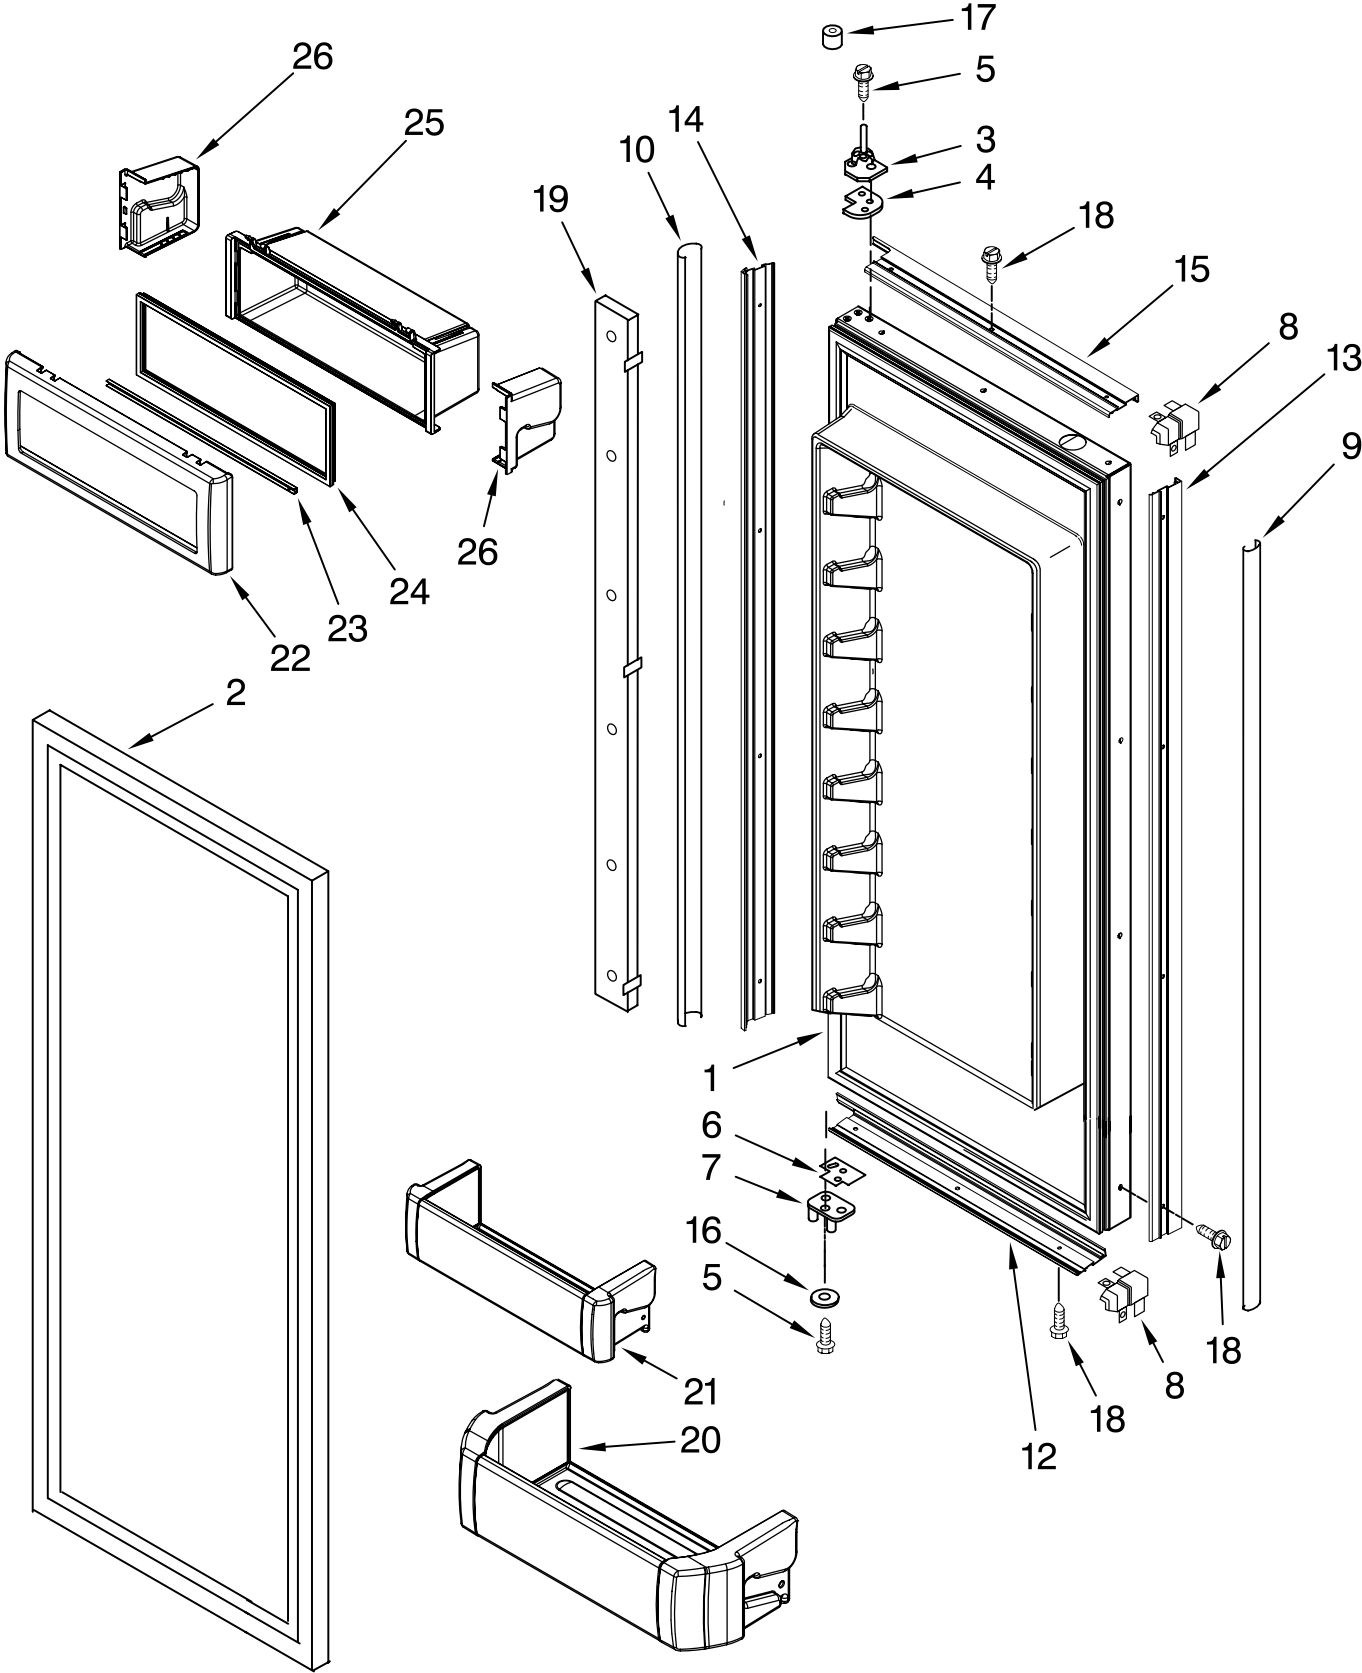

REFRIGERATOR DOOR PARTS

For Model: KBF042FTX00
(Etched Aluminum)

FOR ORDERING INFORMATION REFER TO PARTS PRICE LIST

REFRIGERATOR DOOR PARTS

For Model: KBFO42FTX00
(Etched Aluminum)

Illus. No.	Part No.	DESCRIPTION
1		Door, Refrigerator (Includes Item 2)
	2307903	Left
	2307902	Right
2	2268265	Gasket, Door
3	2320642	Hinge Assembly, Top
4	2256381	Spacer-Hinge, Top
5	489282	Screw, 10-32 x 3/4
6	2257647	Spacer, Hinge (Bottom)
7		Bottom Hinge Assembly
	2316752	Left
	2316751	Right
8	2207457	Trim, Corner
9	2309021S	Cover-Trim, Side (Handle Side)
10	2309022S	Cover-Trim, Side (Hinge Side)
12	2314031S	Trim-Door, Bottom
13	2314030S	Trim-Door, Side (Handle Side)
14	2309031S	Trim-Door, Side (Hinge Side)
15	2314028S	Trim-Door, Top
16	2006346	Washer
17	2316760	Bushing, Top Hinge
18	8281250	Screw, 8-15 x 1/2
19	2307938	Mullion Assembly
20	2222769	Shelf, Door (2) (Gallon)
21	2222772	Shelf, Door (4)
22	W10131132	Door, Utility Bin
23	2222795	Rail, Lid
24	2222981	Gasket, Utility Bin
25	2222921	Bin, Utility
26		End Cap, Utility Bin
	2222920	Left Side
	2222919	Right Side

FOR ORDERING INFORMATION REFER TO PARTS PRICE LIST