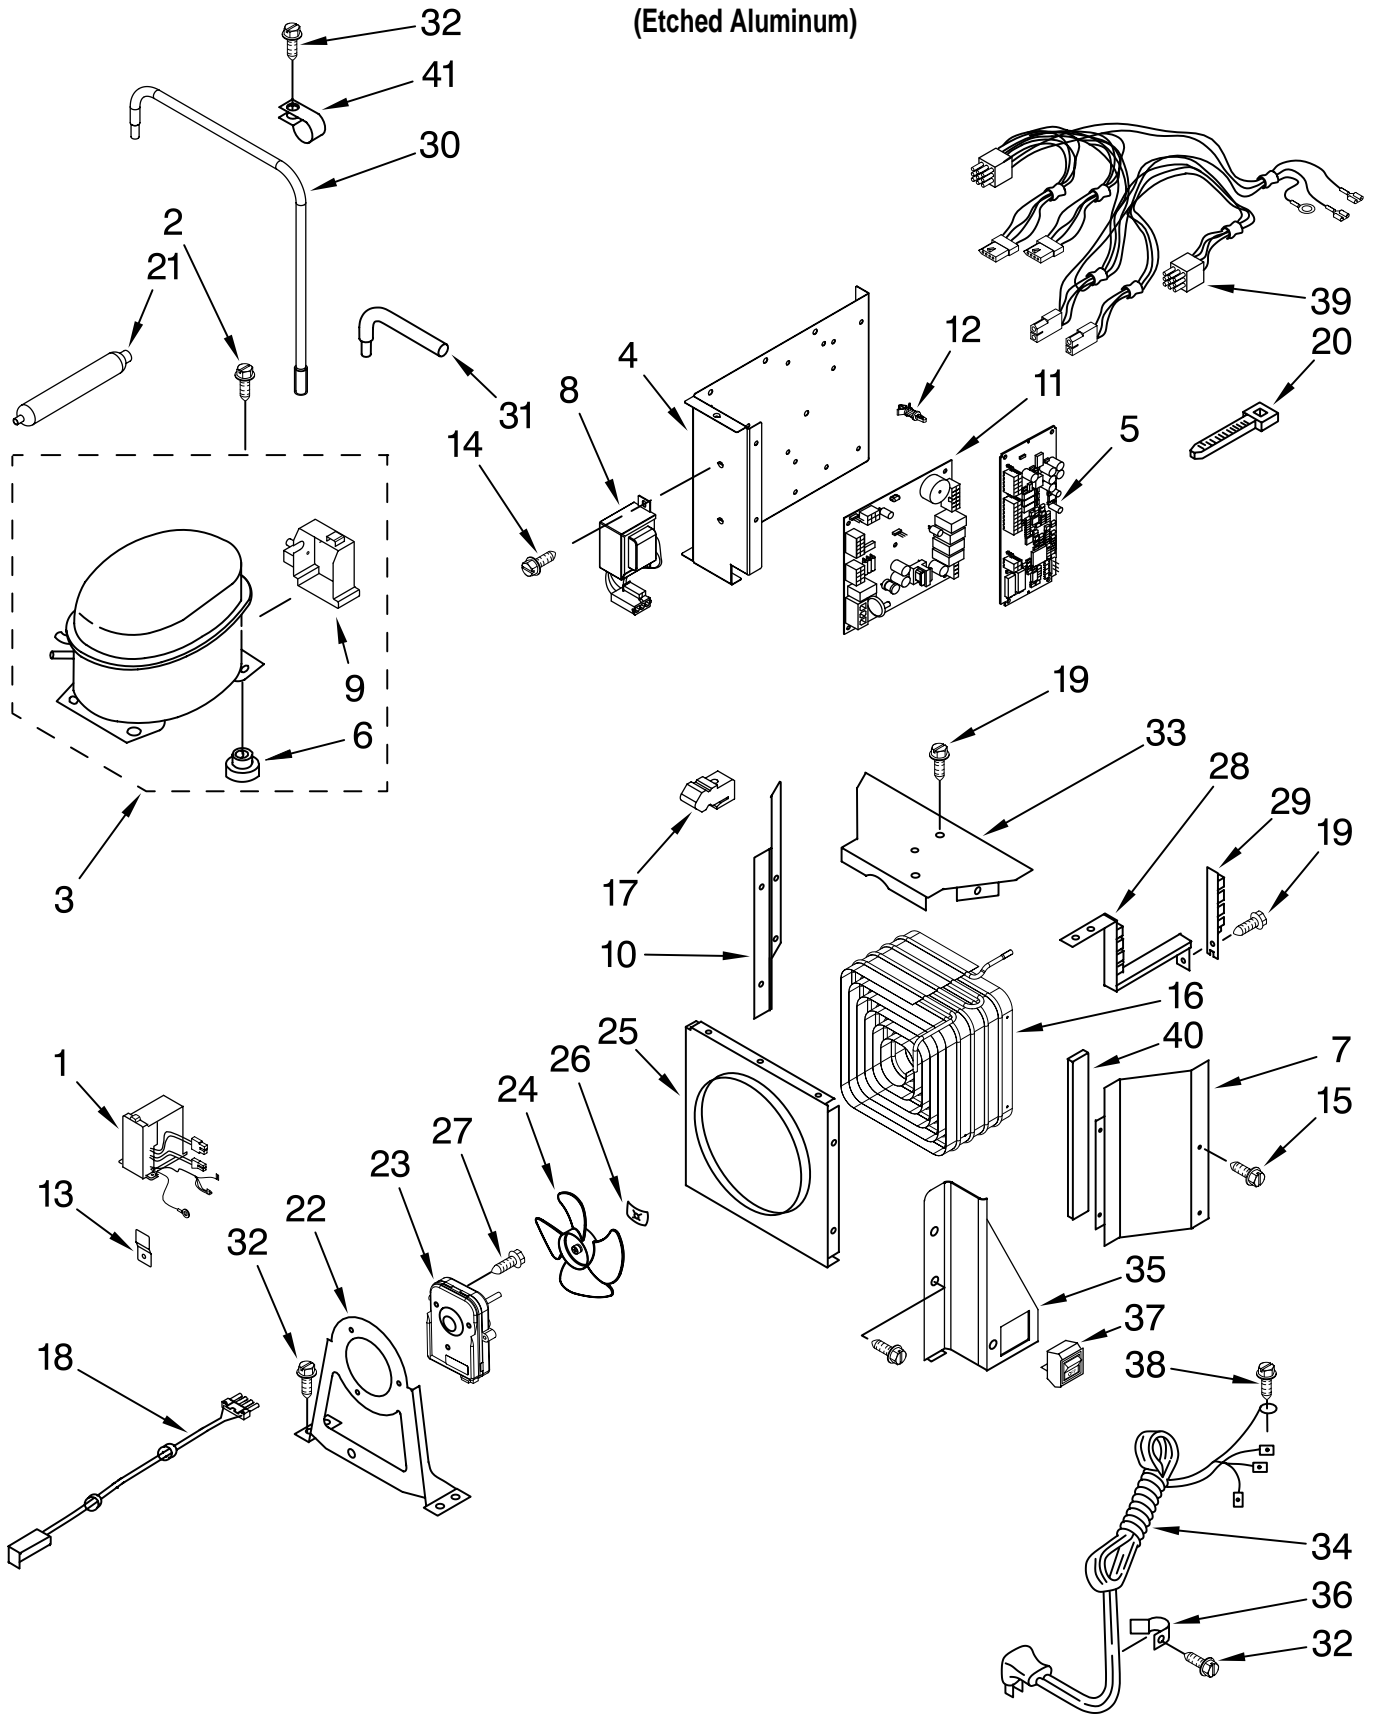

UPPER UNIT PARTS

For Model: KBFO42FTX00
(Etched Aluminum)

FOR ORDERING INFORMATION REFER TO PARTS PRICE LIST

UPPER UNIT PARTS

For Model: KBFO42FTX00
(Etched Aluminum)

Illus. No.	Part No.	DESCRIPTION	Illus. No.	Part No.	DESCRIPTION	Illus. No.	Part No.	DESCRIPTION
1	W10133449	Inverter Box	20	2155774	Wire Tie	40	2309432	Gasket, Condenser
2	489373	Screw, Compressor Mounting (4)	21	2317982	Drier	41	488937	Clamp, Tube
3	2302967	Compressor (Includes Items 6, 9 & 21) (Also Order 876765 Tube Kit)	22	2215641	Bracket, Fan Motor	Following Parts Not Illustrated and Optional Parts Not Included		
4	2307683	Housing, Control Board	23	2206036	Motor, Fan			
5	2303091	Control Board	24	2190685	Blade, Fan			
6	1100826	Grommet, Mounting	25	2003169	Orifice, Fan			
7	2309002	Support, Condenser (Right)	26	486692	Speed Nut			
8	2303033	Transformer	27	8281160	Screw			
9	2215676	Terminal Cover	28	2317031	Bracket, Vibration (Condenser)			
10	2309001	Support, Condenser (Left)	29	2317030	Arm, Vibration (Condenser)			
11	W10121049	Control Board	30	2307566	Tube, Transition (Condenser/Drier)			
12	2203075	Spacer (9)	31	2194319	Tube, Process			
13	2256328	Bracket, Inverter Box	32	486194	Screw	978025	Valve, Access (1/4")	
14	487415	Screw	33	2309000	Cover, Condenser	978026	Valve, Access (5/16")	
15	1157158	Screw	34	2310251	Service Cord	978027	Valve, Access (3/8")	
16	2307998	Condenser	35	2307684	Bracket, Mounting (Power Switch)	978028	Valve, Access (1/2")	
17	2309431	Grommet (2)	36	549193	Clamp, Cord	978029	Valve, Access (5/8")	
18	2310207	Wire, Jumper	37	2266802	Switch, Power Disconnect	978030	Valve, Access (3/4")	
19	489399	Screw	38	487294	Screw, Ground	876764	Valve, Access (3/16")	
			39	W10123227	Wiring Harness, Unit Compartment	REFRIGERANT CHARGE 6.25 oz. (R-134A)		

FOR ORDERING INFORMATION REFER TO PARTS PRICE LIST