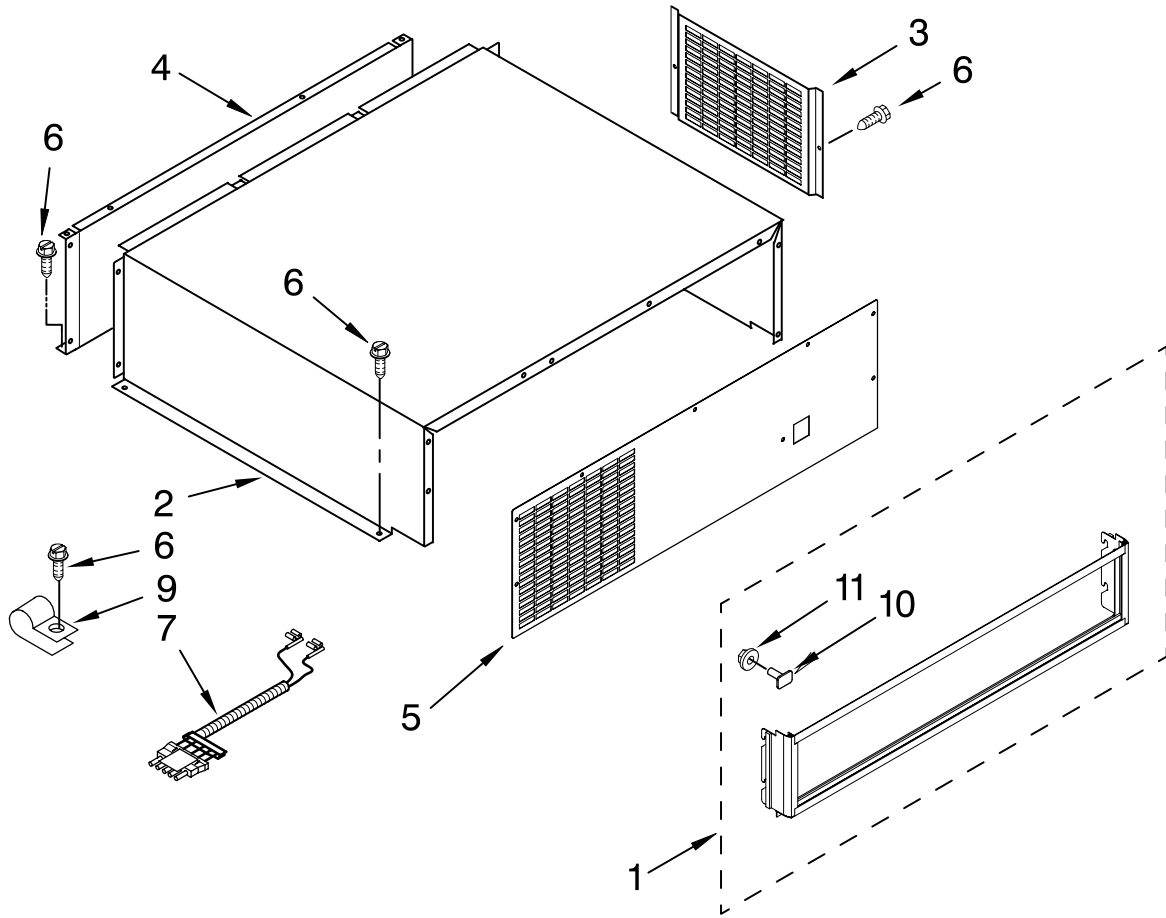

FOR ORDERING INFORMATION REFER TO PARTS PRICE LIST

CABINET AND BREAKER TRIM PARTS

For Model: KBFO42FTX00
(Etched Aluminum)

Illus. No.	Part No.	DESCRIPTION
1		Breaker, Trim (Not Serviced)
2	W10133679	Cabinet Trim, Right Side
3	1163283	Screw
4	2316687	Cabinet Trim, Bottom
5	486194	Screw
6	2313961S	Cabinet Trim, Top
7	2316857	Cam, Mullion Top
	2316858	Bottom
8	2005782	Cover, Hinge
9	2005925	Seal-Trim, Side
10	W10133683	Cabinet Trim, Left Side
11	489464	Screw, 8-18 x 1/2
12	2309230	Contact, Mullion Top
	2309231	Bottom
13	486194	Screw
14	2316899	Cover, Screw (2) (Square)
15	2317078	Cover, Screw (2) (Round)
16	W10121451	Nutsert (4)

FOR ORDERING INFORMATION REFER TO PARTS PRICE LIST

TOP GRILLE AND UNIT COVER PARTS

For Model: KBFO42FTX00
(Etched Aluminum)

Illus. No.	Part No.	DESCRIPTION
1	2317080S	Top Grille Assembly
2	2320502	Cover, Unit
3	2317881	Grille, Condenser
4	2256466	Back Panel
5	2307682	Front, Unit Cover
6	487415	Screw
7	2187946	Wire Assembly, Light Switch
9	489348	Clamp
10	2003347	Tee Bolt (4)
11	1161548	Nut (4)