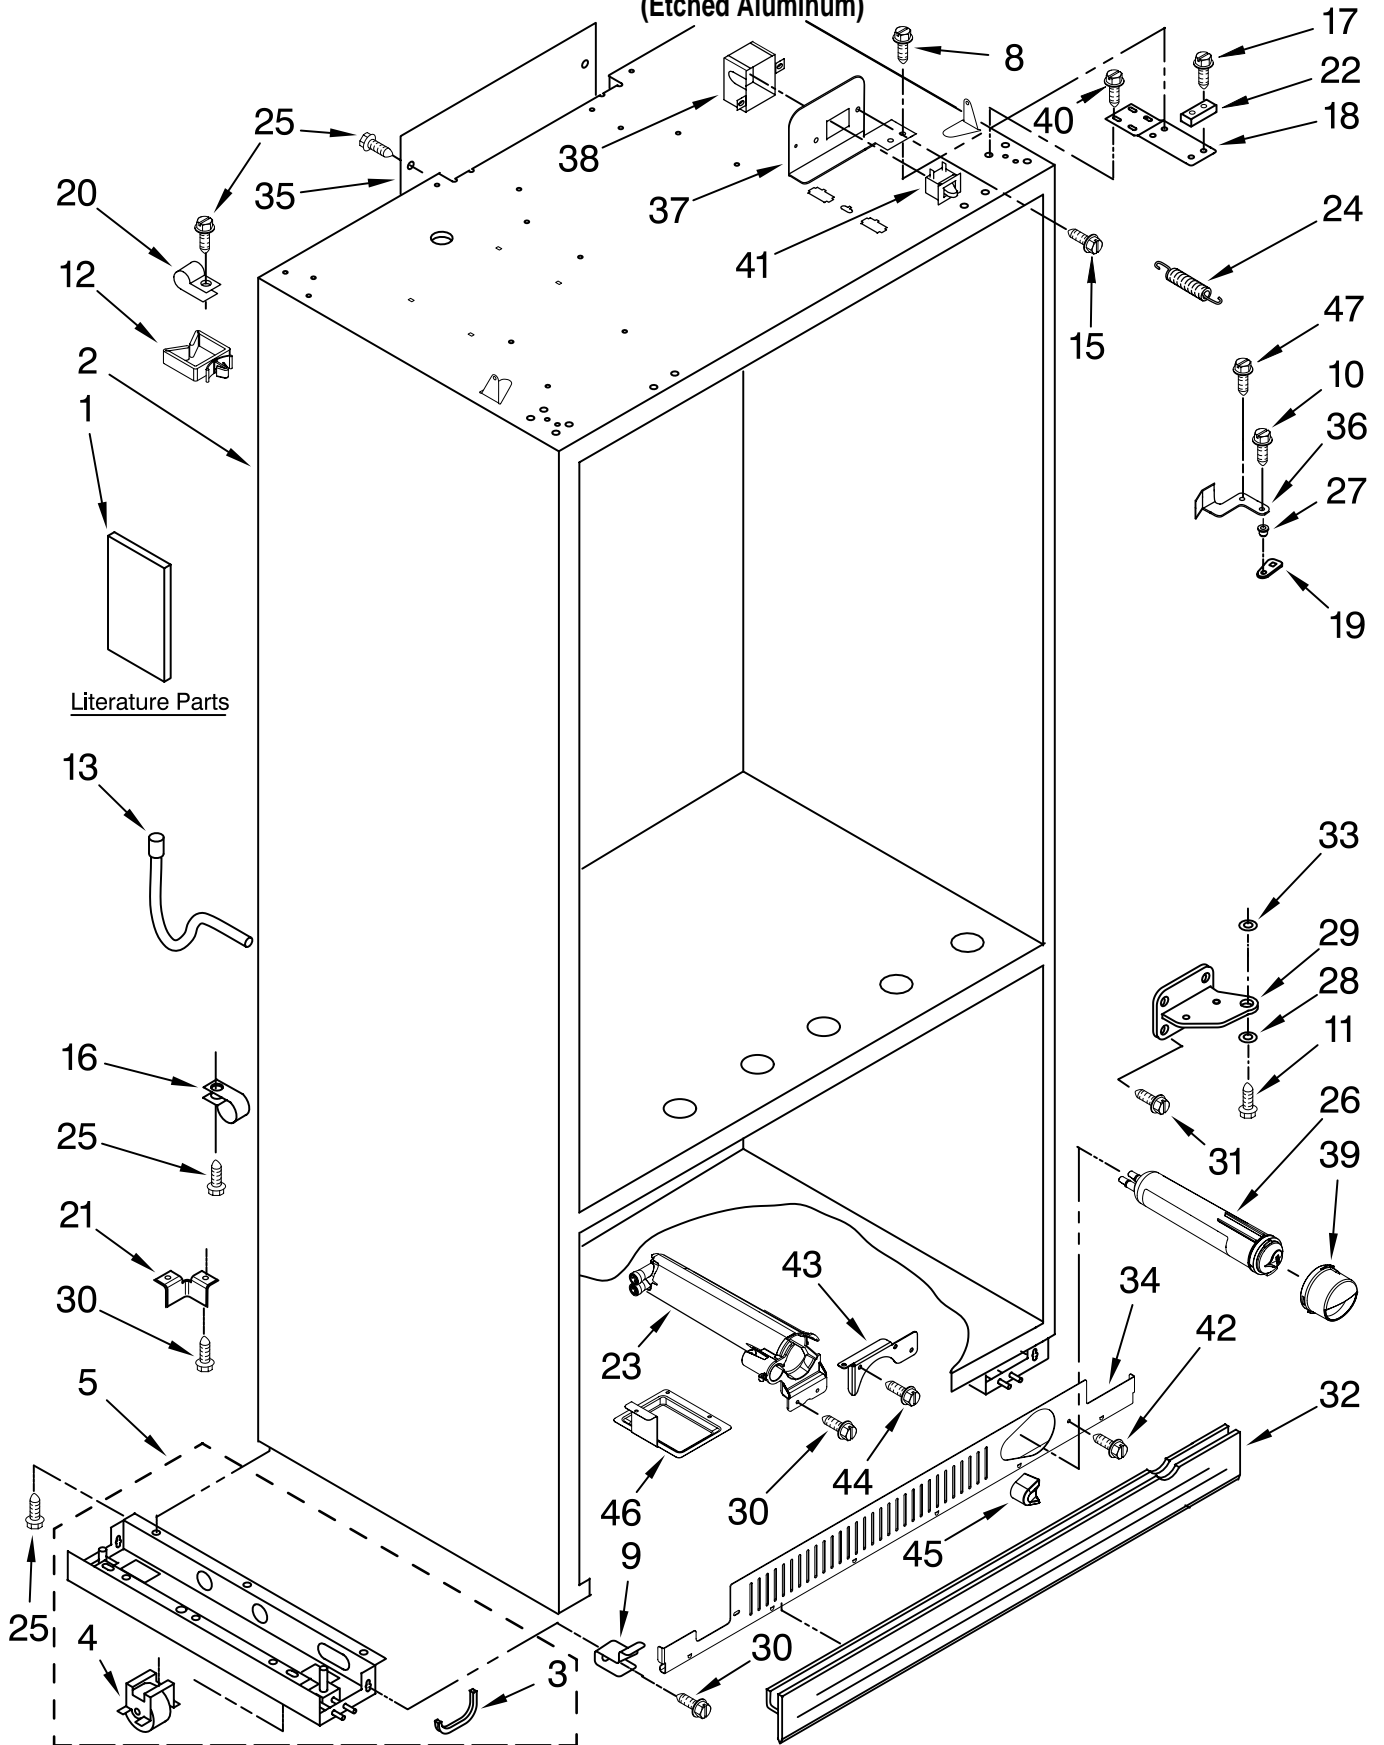

CABINET PARTS

For Model: KBF042FTX00
(Etched Aluminum)

42" BOTTOM MOUNT
BUILT IN REFRIGERATOR

Literature Parts

FOR ORDERING INFORMATION REFER TO PARTS PRICE LIST

CABINET PARTS

For Model: KBFO42FTX00

(Etched Aluminum)

FOR ORDERING INFORMATION REFER TO PARTS PRICE LIST

CABINET AND BREAKER TRIM PARTS

For Model: KBFO42FTX00
(Etched Aluminum)

Illus. No.	Part No.	DESCRIPTION
1		Breaker, Trim (Not Serviced)
2	W10133679	Cabinet Trim, Right Side
3	1163283	Screw
4	2316687	Cabinet Trim, Bottom
5	486194	Screw
6	2313961S	Cabinet Trim, Top
7	2316857	Cam, Mullion Top
	2316858	Bottom
8	2005782	Cover, Hinge
9	2005925	Seal-Trim, Side
10	W10133683	Cabinet Trim, Left Side
11	489464	Screw, 8-18 x 1/2
12	2309230	Contact, Mullion Top
	2309231	Bottom
13	486194	Screw
14	2316899	Cover, Screw (2) (Square)
15	2317078	Cover, Screw (2) (Round)
16	W10121451	Nutsert (4)