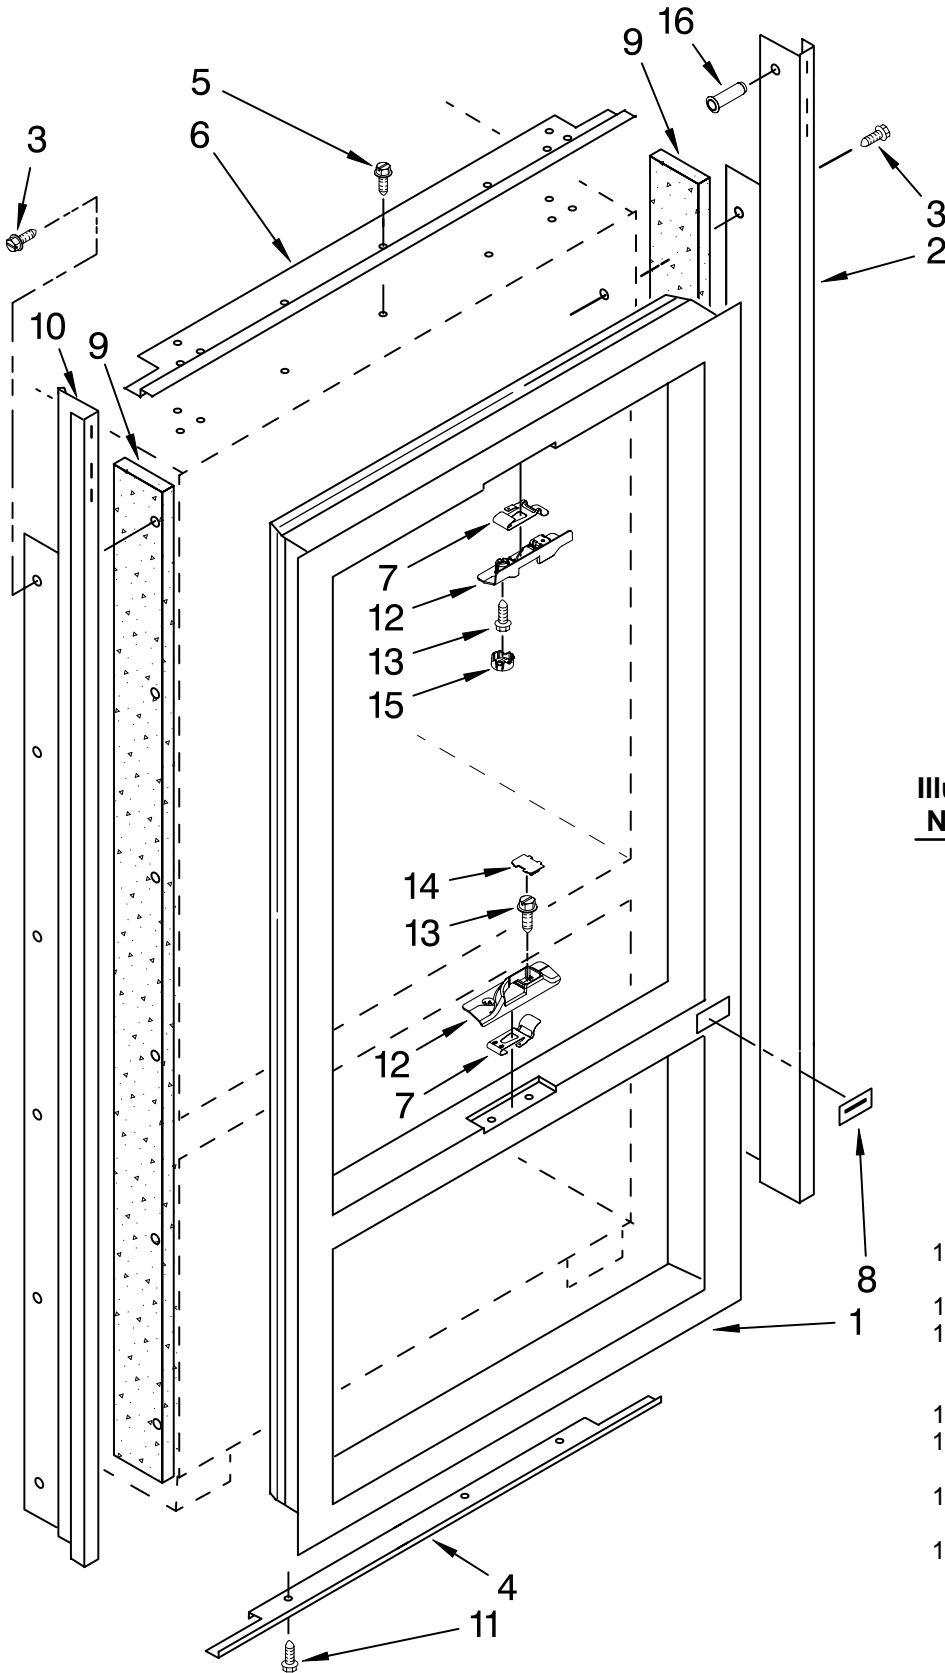

CABINET PARTS

For Model: KBF042FTX00
(Etched Aluminum)

42" BOTTOM MOUNT
BUILT IN REFRIGERATOR

Literature Parts

FOR ORDERING INFORMATION REFER TO PARTS PRICE LIST

CABINET PARTS

For Model: KBFO42FTX00

(Etched Aluminum)

FOR ORDERING INFORMATION REFER TO PARTS PRICE LIST

CABINET AND BREAKER TRIM PARTS

For Model: KBFO42FTX00
(Etched Aluminum)

Illus. No.	Part No.	DESCRIPTION
1		Breaker, Trim (Not Serviced)
2	W10133679	Cabinet Trim, Right Side
3	1163283	Screw
4	2316687	Cabinet Trim, Bottom
5	486194	Screw
6	2313961S	Cabinet Trim, Top
7	2316857	Cam, Mullion Top
	2316858	Bottom
8	2005782	Cover, Hinge
9	2005925	Seal-Trim, Side
10	W10133683	Cabinet Trim, Left Side
11	489464	Screw, 8-18 x 1/2
12	2309230	Contact, Mullion Top
	2309231	Bottom
13	486194	Screw
14	2316899	Cover, Screw (2) (Square)
15	2317078	Cover, Screw (2) (Round)
16	W10121451	Nutsert (4)