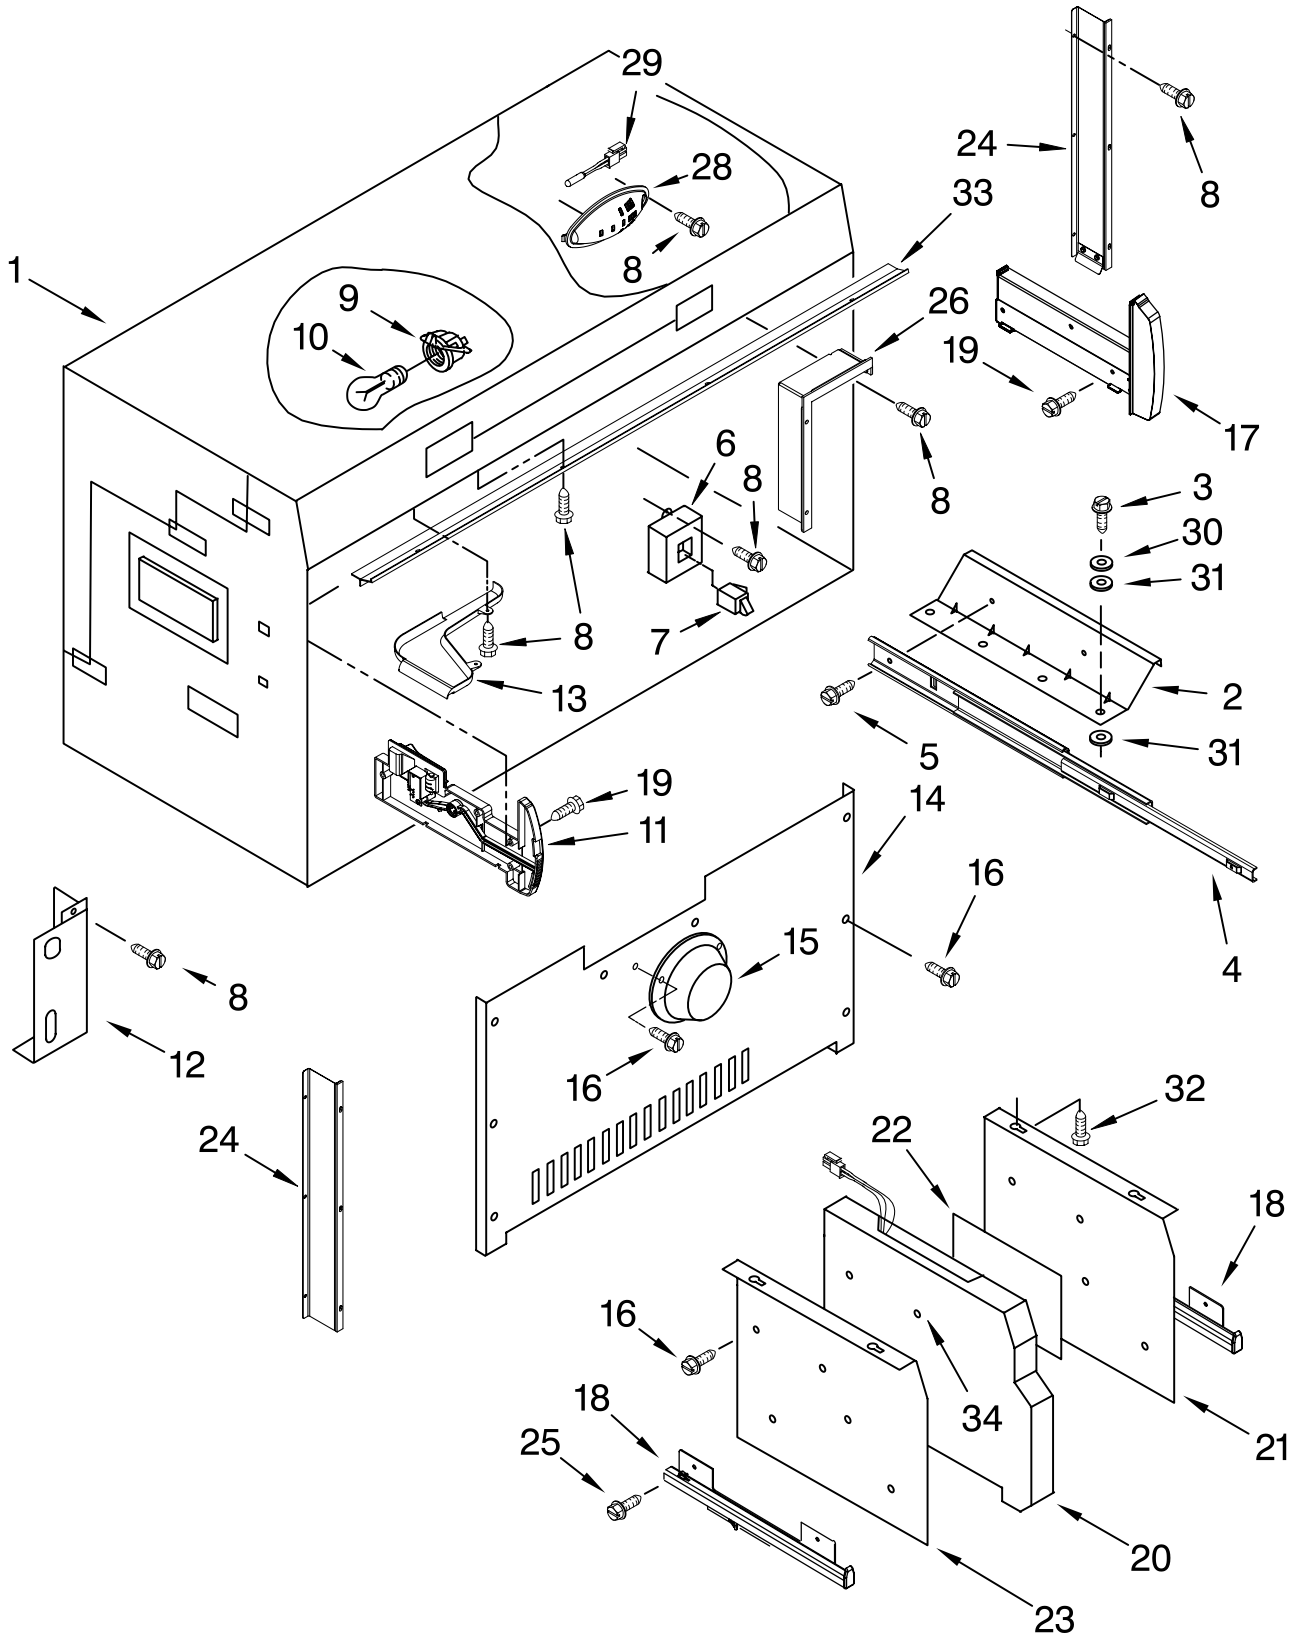

FREEZER LINER PARTS

For Model: KBF042FTX00
(Etched Aluminum)

FOR ORDERING INFORMATION REFER TO PARTS PRICE LIST

FREEZER LINER PARTS

For Model: KBFO42FTX00
(Etched Aluminum)

Illus. No.	Part No.	DESCRIPTION
1		Liner, Freezer (Not Servicable)
2	2306425	Mounting Bracket, Drawer Slide (2)
3	W10071460	Screw
4	2320616	Drawer Slide, Freezer Basket (2)
5	W10061370	Screw
6	2314022	Cover, Light Switch
7	1118894	Switch, Rocker
8	486194	Screw
9	2223857	Socket, Light
10	2309101	Bulb, Light
11	2268299	Switch Assembly, Icemaker (Includes Emitter)
12	2306187	Cover, Wiring (Icemaker)
13	2317005	Duct, Air Flow (Icemaker)
14	2306100	Cover, Evaporator
15	2317829	Cover, Evaporator Fan
16	487539	Screw
17	2306106	Spacer, Drawer (Right Side)
18		Slide, Freezer Bin
	2306117	Left (2)
	2306116	Right (2)
19	488163	Screw
20	2317925	Divider, Freezer Bins (Includes Receiver)
21	2306104	Support, Slide (Right)
22	2317927	Shield
23	2306105	Support, Slide (Left)
24		Bracket, Evaporator Cover
	2320512	Left Side
	2317893	Right Side
25	488163	Screw
26	W10121940	Bracket, Air Return
28	2317105	Cover, Thermistor
29	2188820	Thermistor
30	W10075920	Washer
31	2320526	Washer (EPDM)
32	8533928	Screw
33	W10135430	Air Deflector Asy
34	2198643	Lens, Receiver

FOR ORDERING INFORMATION REFER TO PARTS PRICE LIST