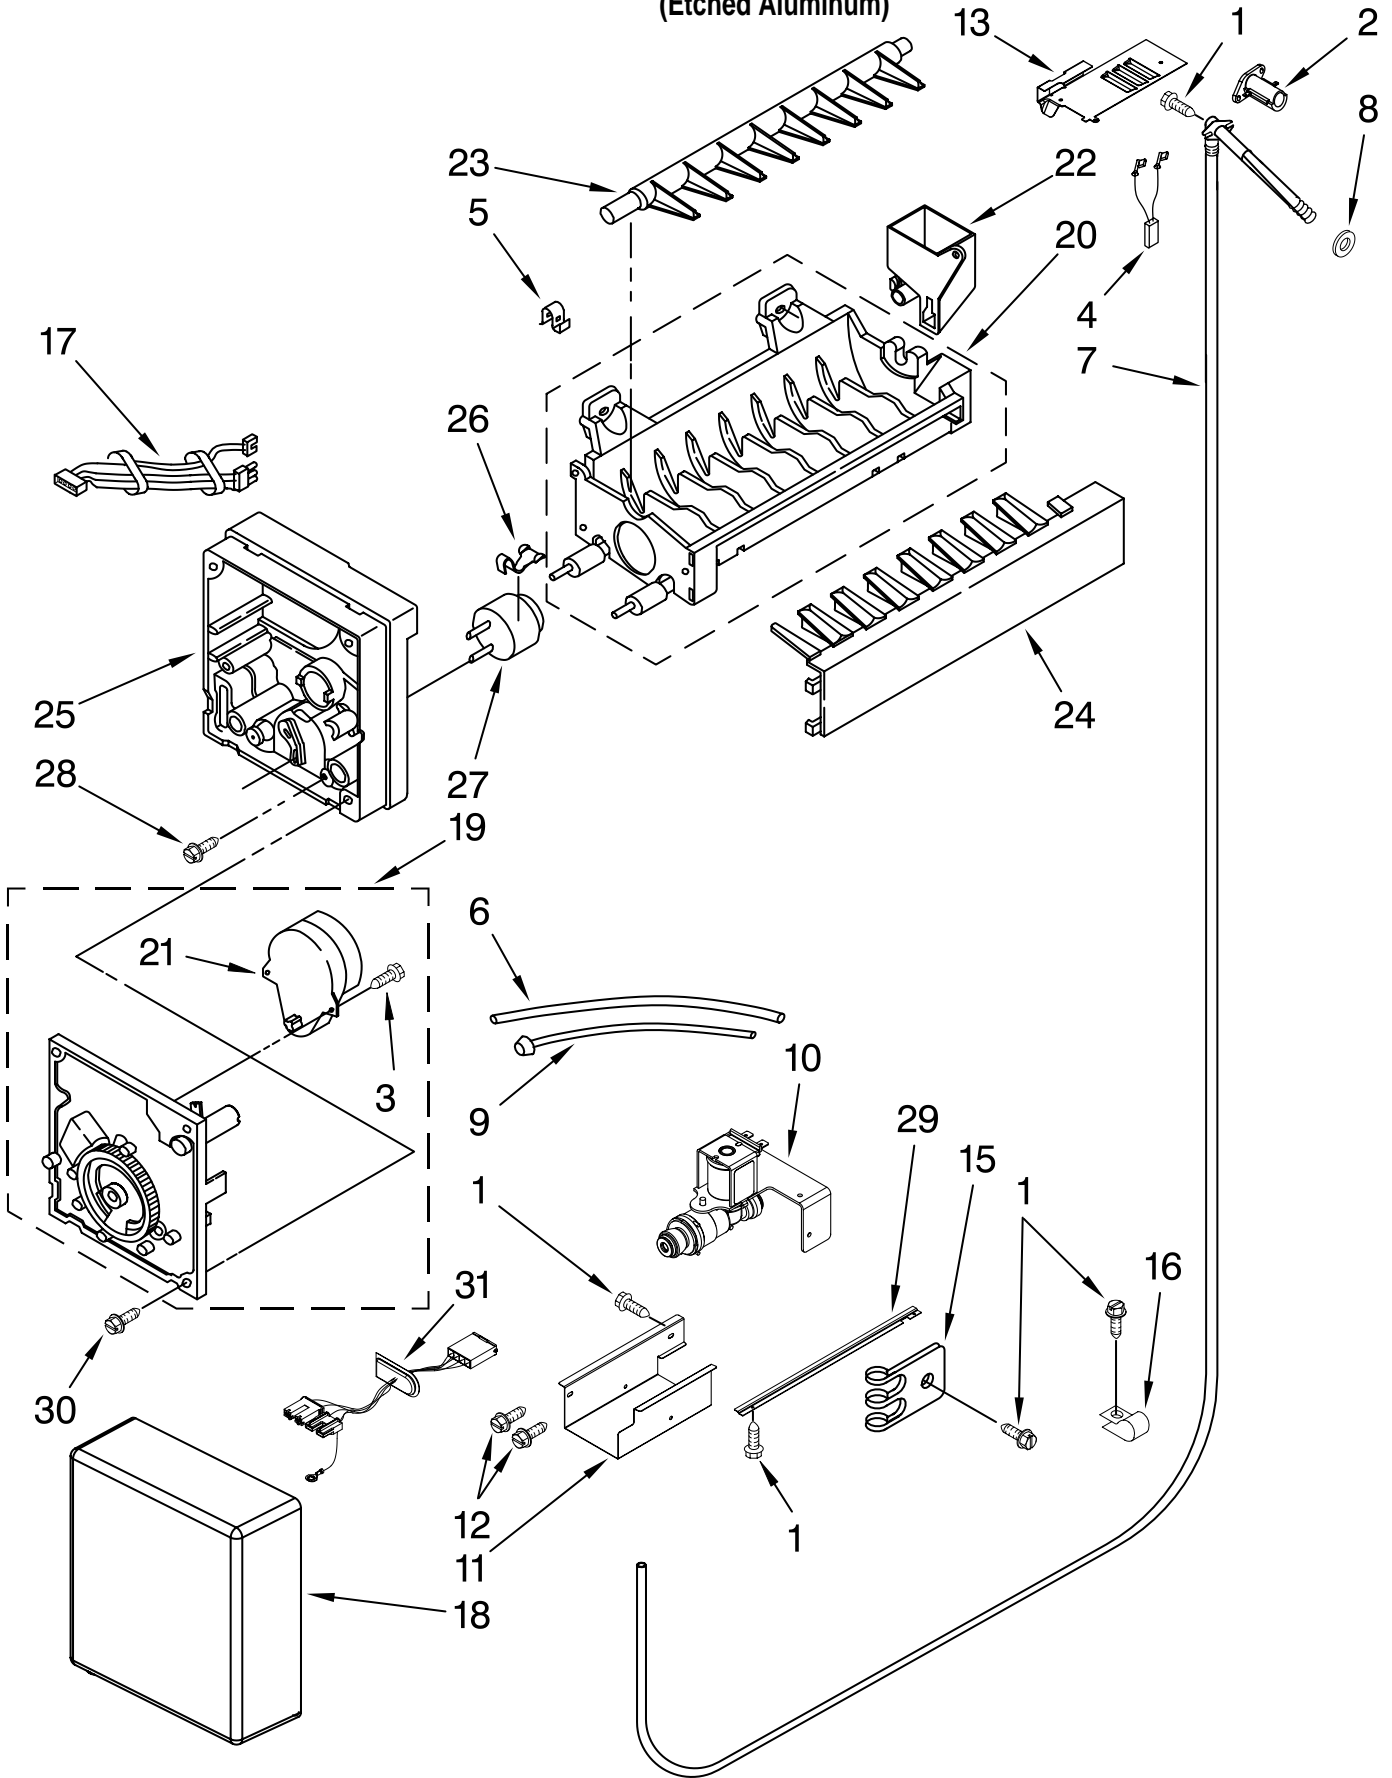

ICEMAKER PARTS

For Model: KBFO42FTX00

(Etched Aluminum)

FOR ORDERING INFORMATION REFER TO PARTS PRICE LIST

ICEMAKER PARTS

For Model: KBFO42FTX00
(Etched Aluminum)

Illus. No.	Part No.	DESCRIPTION	Illus. No.	Part No.	DESCRIPTION	Illus. No.	Part No.	DESCRIPTION
1	486194	Screw	16	488946	Clamp, Tubing	27	627985	Thermostat
2	2221240	Heater, Fill Tube	17	2310136	Wire Harness, Icemaker			(Also Order 542639 Cement Alumilastic)
3	489136	Screw (2)	18	2257538	Cover	28	8533917	Screw
4	2310108	Jumper, Heater Fill Tube	19	626691	Module Assembly (Includes Items 3 & 21)	29	2320559	Support, Valve
5	628379	Clip, Fuse	20	628228	Mold & Heater (Also Order 542638 Silicone Grease)	30	489276	Screw
6	2325170	Tube, Filter Inlet	21	626683	Motor	31	2310193	Wire Assembly (Water Valve)
7	2317848	Tube Assembly, Water Inlet	22	628356	Cup, Water Fill	100	2316895	Complete Icemaker Assembly
8	1106508	Seal Gasket	23	627843	Ejector	Following Parts Not Illustrated (Optional Parts Only)		
9	2317912	Tube, Filter Outlet	24	2182124	Ice Stripper			
10	2307650	Valve, Solenoid	25	2195914	Support			
11	W10129653	Shield, Valve	26	2315522	Retainer, Thermostat (2)			
12	489464	Screw						8537055 Cleaner, Stainless Steel
13	2221231	Heat Shield						
15	489348	Clamp, Valve						

FOR ORDERING INFORMATION REFER TO PARTS PRICE LIST