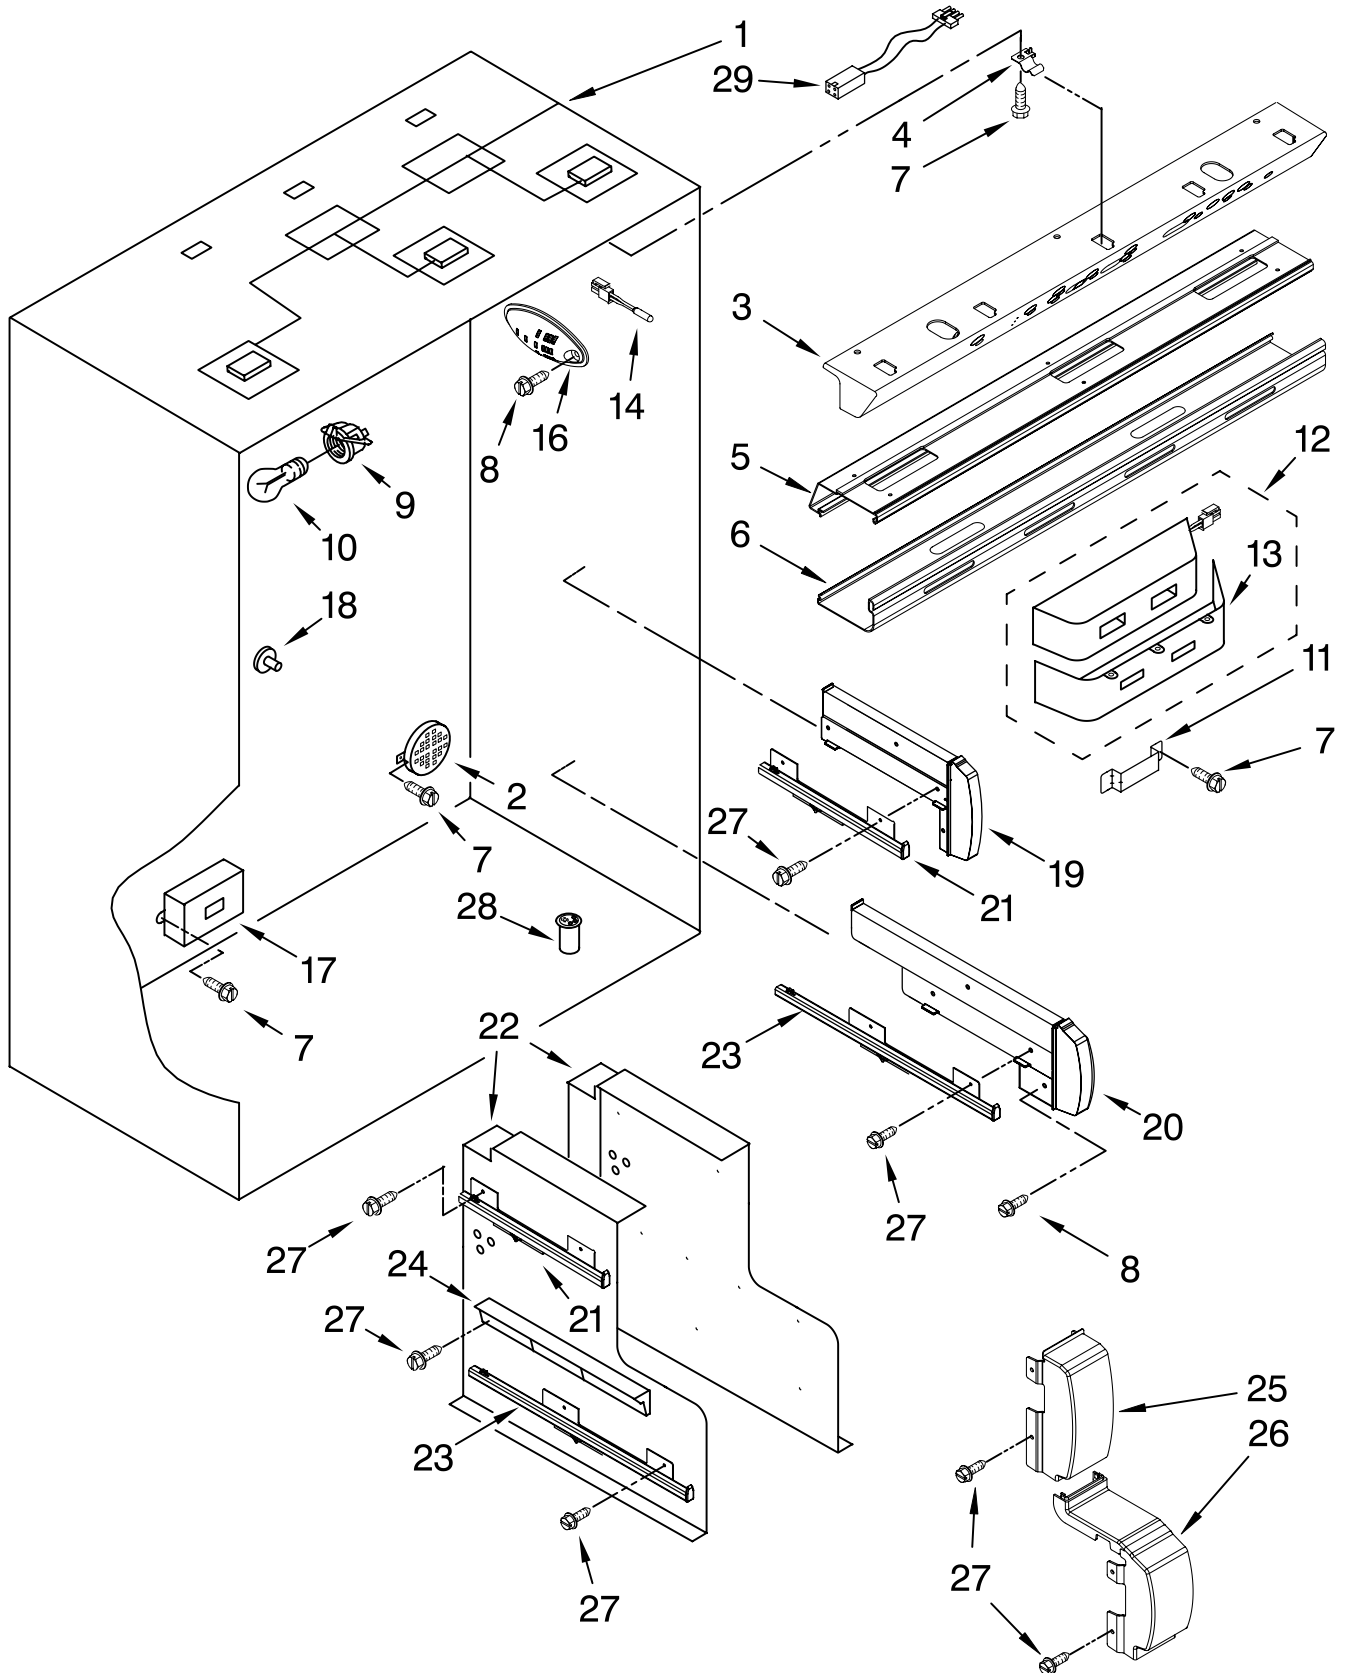

REFRIGERATOR LINER PARTS

For Model: KBF042FTX00
(Etched Aluminum)

FOR ORDERING INFORMATION REFER TO PARTS PRICE LIST

REFRIGERATOR LINER PARTS

For Model: KBF042FTX00
(Etched Aluminum)

Illus. No.	Part No.	DESCRIPTION
1		Liner, Refrigerator (Not Servicable)
2	2317004	Cover, Air Return (2)
3	2320663	Control Box, Complete
4	2317000	Clip, Control Box
5	2324969	Bracket, Control Box
6	2309248	Shield, Light
7	487539	Screw, 8-15 x 1/2
8	488163	Screw
9	2223857	Socket, Light (3)
10	2309101	Bulb, Light (3)
11	2317917	Clip, Diffuser Cover
12	2320523	Diffuser Assembly
13	2320519	Cover, Diffuser
14	2320519	Thermistor
16	2317105	Cover, Thermistor
17	2268249	Diffuser, Crisper (Complete)(2)
18	2196483	Stud, Shelf
19		Spacer, Crisper
	2268331	Left
	2268332	Right
20		Spacer, Deli
	2306475	Left
	2306474	Right
21		Slide, Crisper Pan
	2302952	Left (2)
	2302953	Right (2)
22		Center Support
	2320551	Left Half
	2320550	Right Half
23		Slide, Deli Pan
	2302956	Left (2)
	2302957	Right (2)
24	2314054	Support, Deli Cover (2)
25	2309083	Cover, Center (Crisper Pans)
26	2318008	Cover, Center (Deli Pans)
27	W10001160	Screw, 8-32 x 1/2
28	2171931	Valve, Tube-Body
29	2310164	Wire, Jumper

FOR ORDERING INFORMATION REFER TO PARTS PRICE LIST