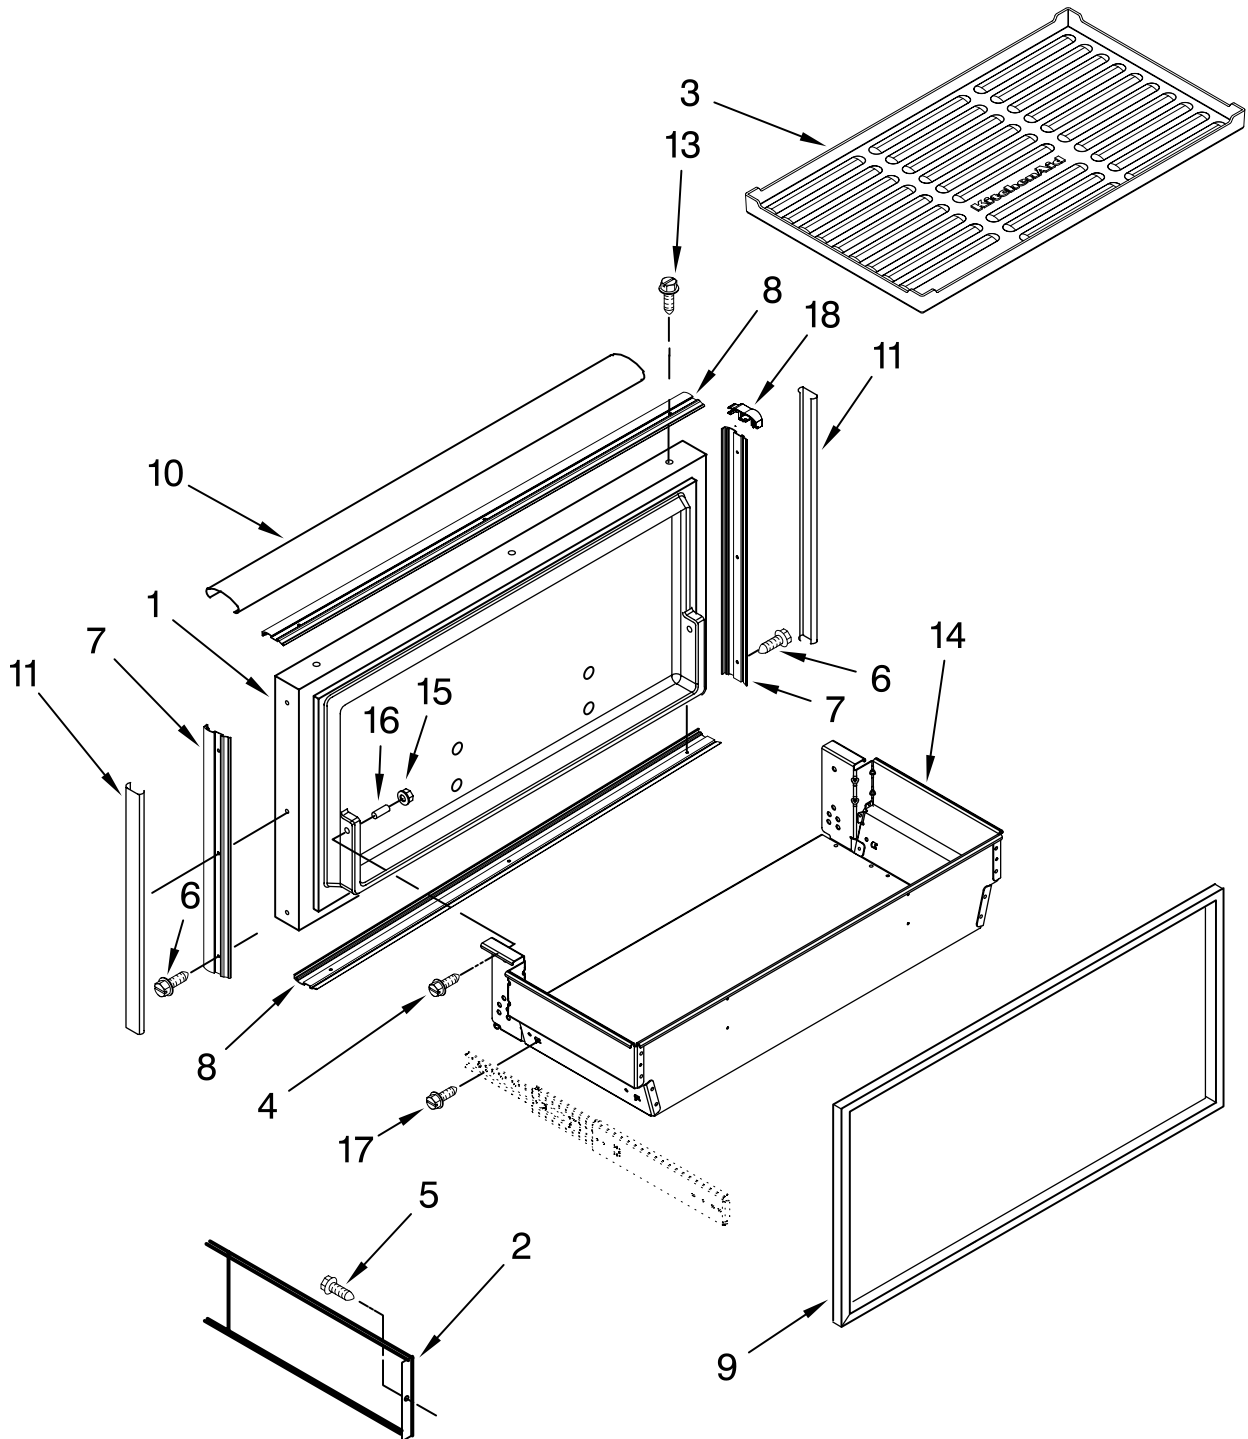

FREEZER DOOR AND BASKET PARTS

For Model: KBF042FTX00
(Etched Aluminum)

FOR ORDERING INFORMATION REFER TO PARTS PRICE LIST

FREEZER DOOR AND BASKET PARTS

For Model: KBF042FTX00
(Etched Aluminum)

<u>Illus. No.</u>	<u>Part No.</u>	<u>DESCRIPTION</u>
1	2327400	Freezer Door (Includes #9)
2	2317101	Divider, Basket (2)
3	2314024	Mat, Basket
4	W10135775	Screw, 5/16 x 3/4
5	W10135792	Screw, 8/32 x 1/4
6	W10109030	Screw
7	2313999S	Trim-Door, Side
8	2313998S	Trim-Door, Top & Bottom
9	2309216	Door Gasket, Magnetic
10	2309033S	Cover-Trim, Top
11	2309213S	Cover-Trim, Side
13	8281250	Screw, 8-15 x 1/2
14	2327532	Basket Assembly, Freezer
15	2207454	Nut, Hex
16	W10001190	Washer
17	W10001170	Screw, 5/16-24 x 1 (Basket to Slide)
18	2258903	Cap, Door (4) Corner

FOR ORDERING INFORMATION REFER TO PARTS PRICE LIST