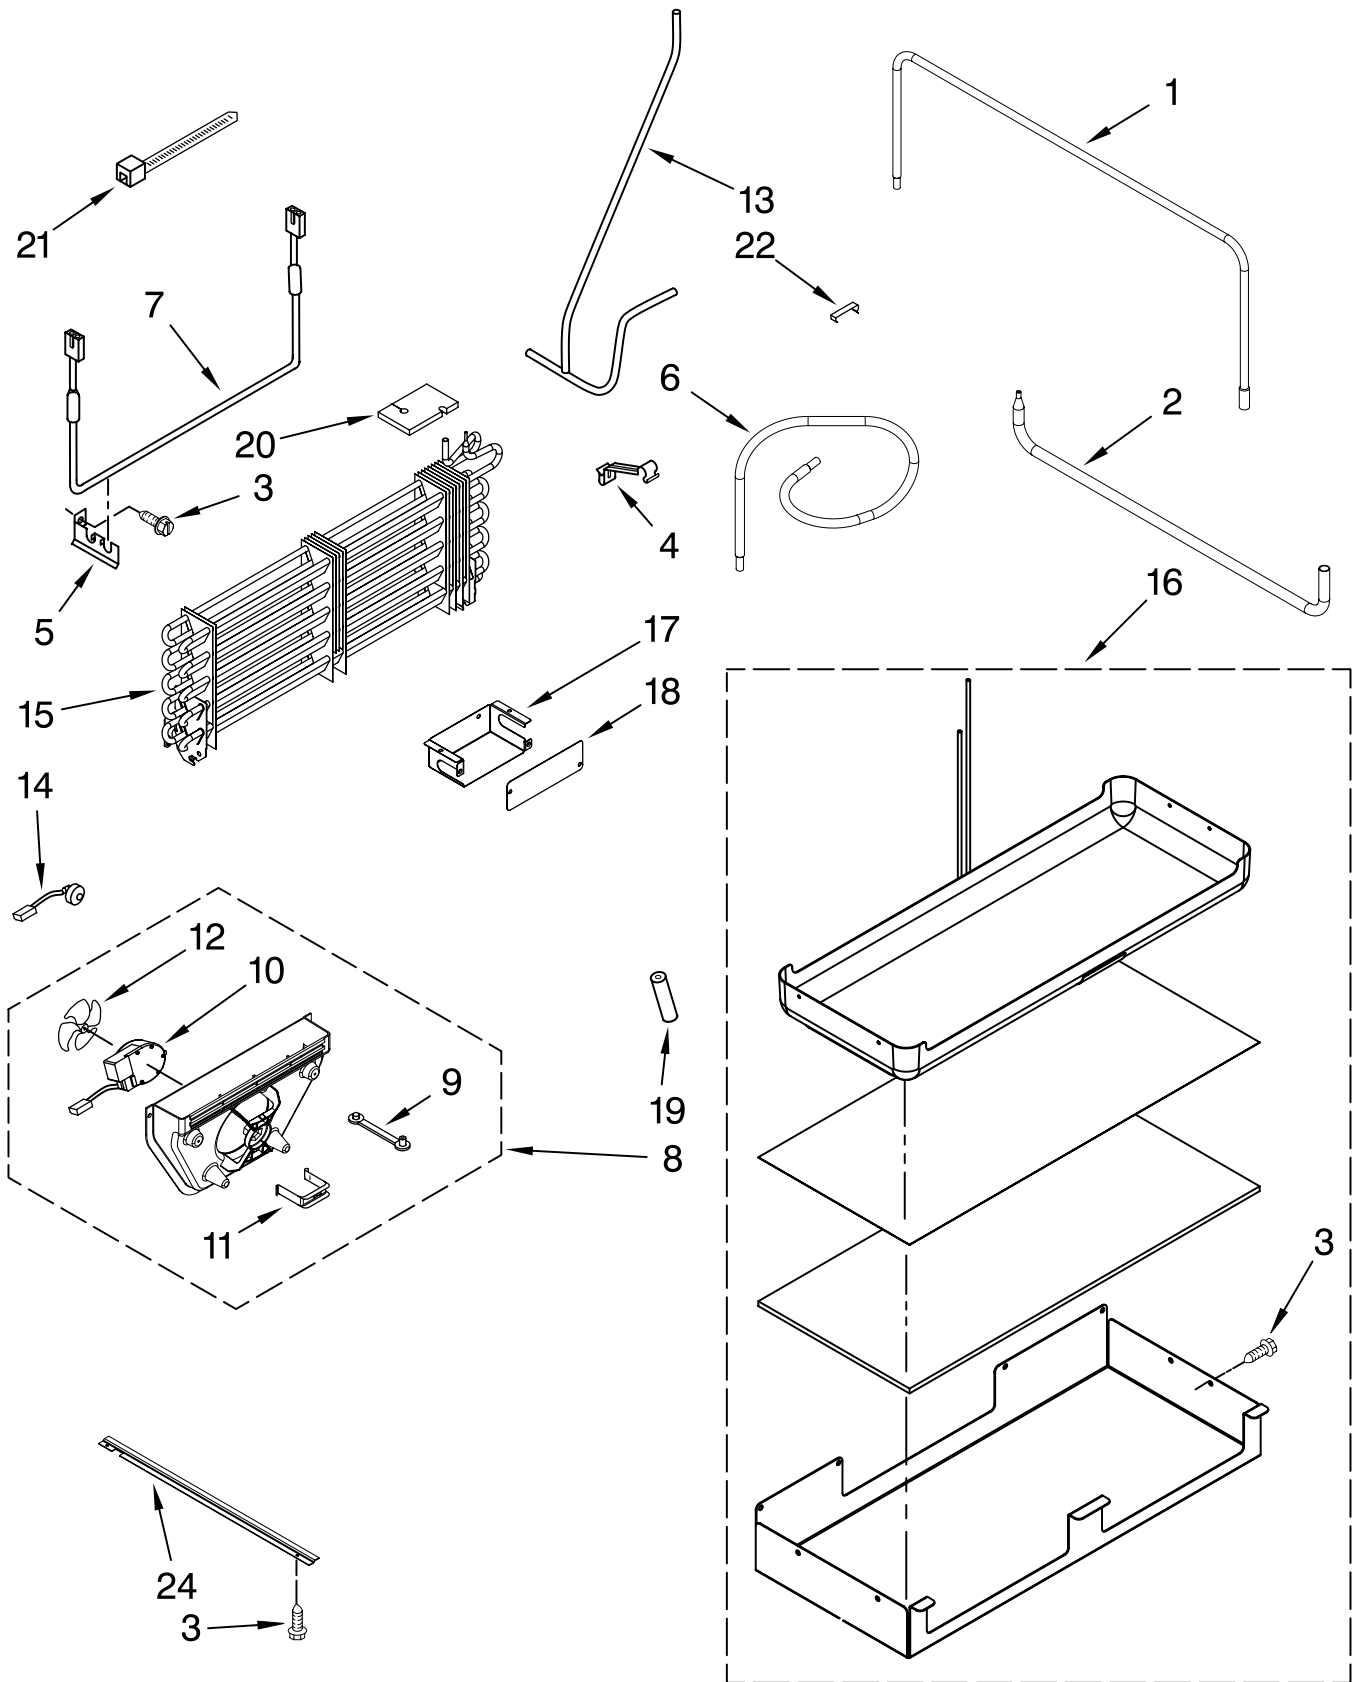

LOWER UNIT AND TUBE PARTS

For Model: KBF042FTX00
(Etched Aluminum)

FOR ORDERING INFORMATION REFER TO PARTS PRICE LIST

LOWER UNIT AND TUBE PARTS

For Model: KBFO42FTX00
(Etched Aluminum)

Illus. No.	Part No.	DESCRIPTION
1	2309072	Tube, Transition (Condenser)
2	2309070	Tube, Transition (Drier/Restrictor)
3	486194	Screw
4	2307944	Clip
5	2307945	Bracket, Mounting
6	2309076	Tube, Suction
7	2306176	Heater, Defrost
8	2306178	Scroll Assembly
9	2223986	Grommet, Motor
10	2259385	Motor, Fan
11	2223733	Retainer, Fan Motor
12	2169142	Blade, Fan
13	W10121368	Tube, Discharge
14	2310137	Defrost Bi-Metal
15	2306485	Evaporator (Includes #5 & 7)
16	2320615	Drain Pan Assembly
17	2316684	Cover, Box
18	2316683	Cover, Wiring
19	2215648	Dampener, Heater
20	2306180	Block, Evaporator Water Filter
21	2155774	Wire Tie
22	2317920	Clip, Heater
24	2320554	Bracket, Drain Pan

FOR ORDERING INFORMATION REFER TO PARTS PRICE LIST