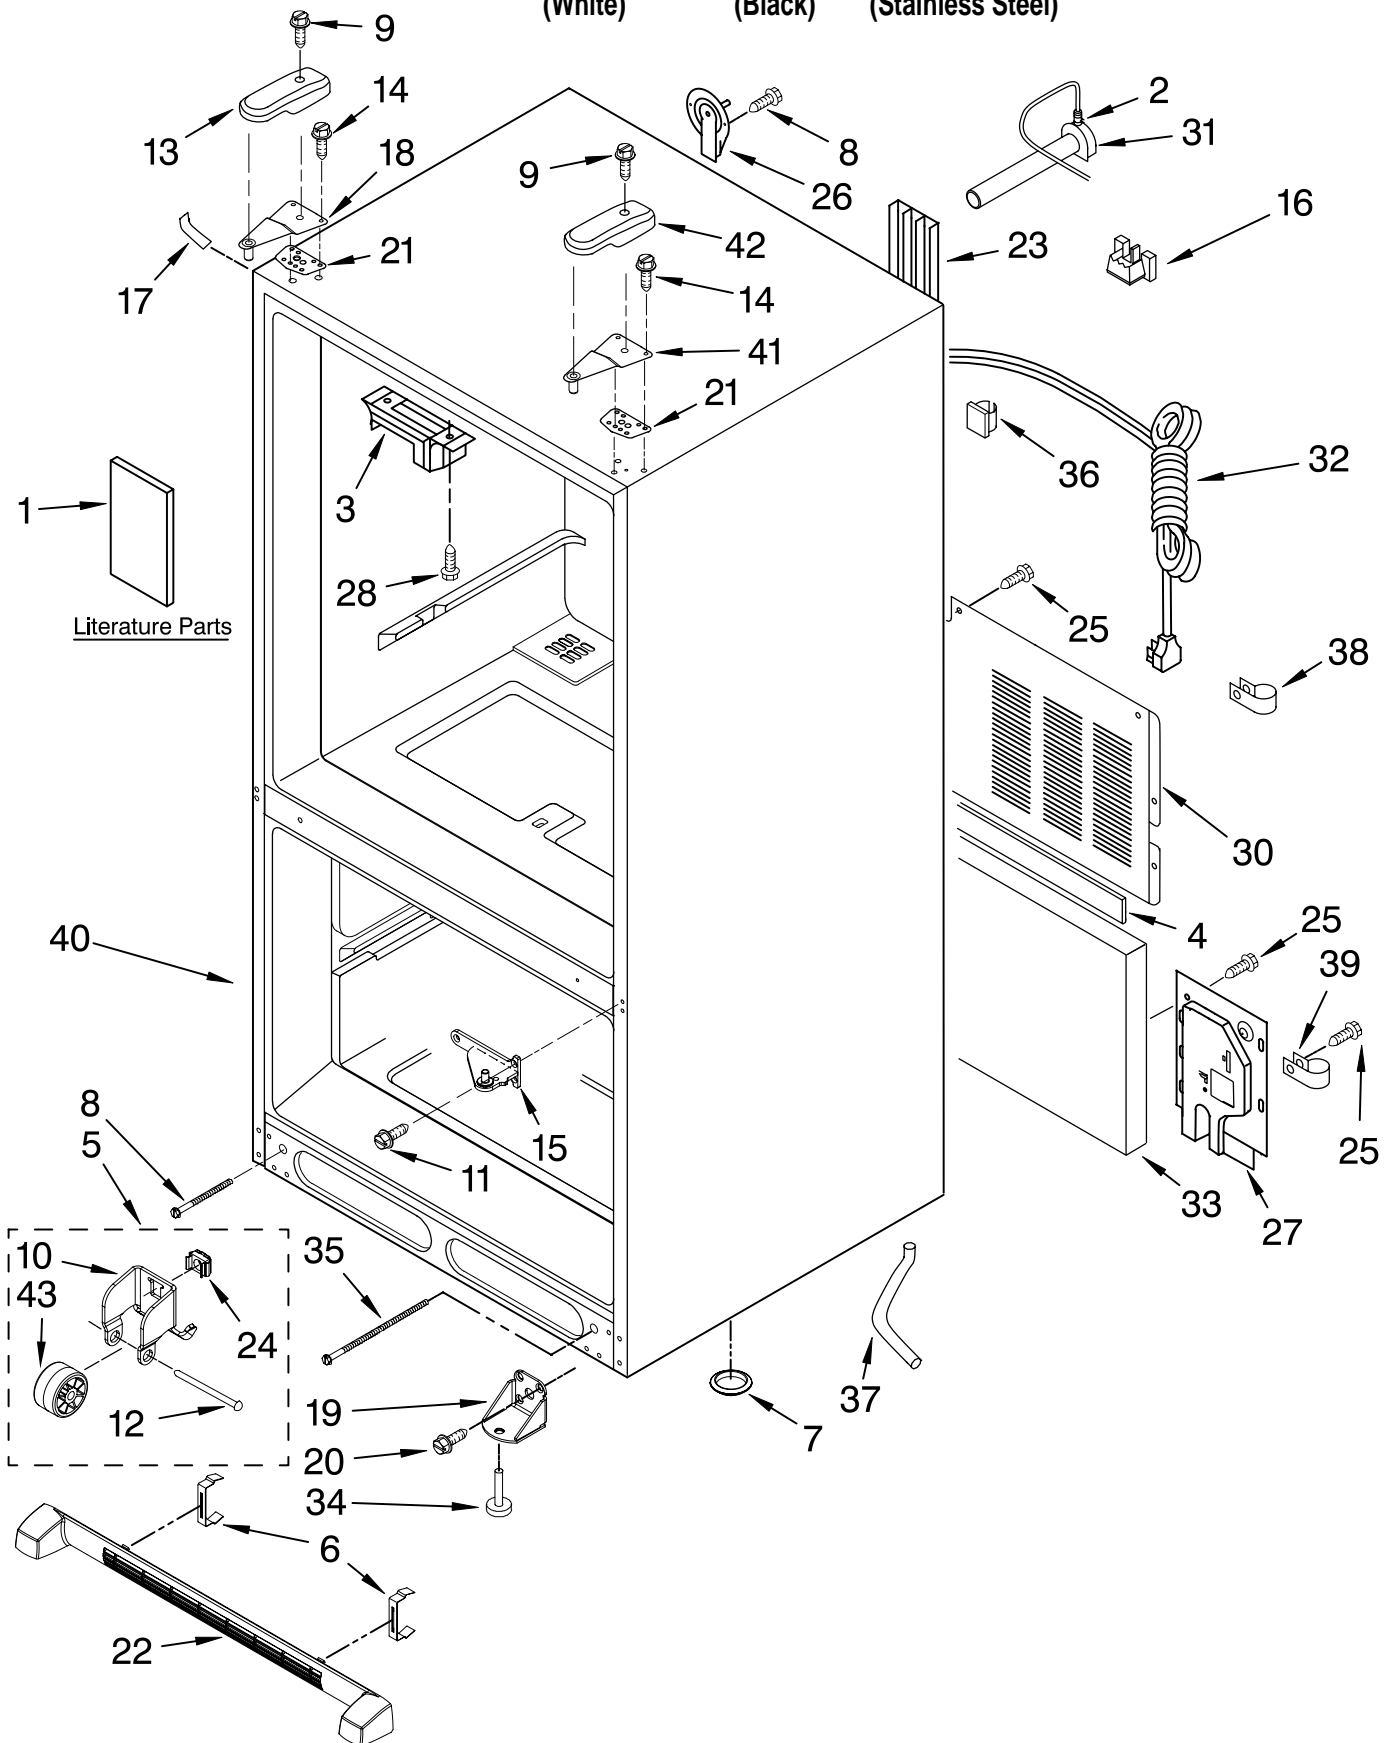

For Models: KBFL25ETWH00, KBFL25ETBL00, KBFL25ETSS00

(White)

(Black)

(Stainless Steel)

FOR ORDERING INFORMATION REFER TO PARTS PRICE LIST

CABINET PARTS

For Models: KBFL25ETWH00,KBFL25ETBL00,KBFL25ETSS00
(White)   (Black)   (Stainless Steel)

Illus. No.	Part No.	DESCRIPTION	Illus. No.	Part No.	DESCRIPTION	Illus. No.	Part No.	DESCRIPTION
1		Literature Parts	15		Hinge, Center (2)	28	67006626	Screw
	67006616	Tech Sheet		67006379	White (RT)	30	12575101ED	Cover, Unit
	W10136989	Owners Manual		67006277	White (LT)	31	W10137519	Fill Tube Asm
	W10138254	Tag, Energy		67006443	Black (RT)	32	W10137695	Power Cord
2	M0114003	Clip		67006442	Black (LT)	33	67003796	Insulation, Sound
3	67003405	Plate, Pivot	16	67004092	Block, Filter	34	67003868	Foot Brake
4	B5759649	Gasket	17		Cover, Corner	35	67006612	Bolt, Adjusting (Rear)
5	67006118	Roller Assembly		67003484	White	36	M0104106	Clip, Tube
6	12627302	Clip, Grille		67003485	Black	37	67001066	Tube, Drain
7	A3076901	Plug, Bottom	18	12566605ED	Hinge, Top Left	38	67001067	Clip, Drain Tube
8	67006611	Bolt, Adjustable	19	67007174	Bracket, Foot	39	M0104102	Clamp, Cord
9	67006521	Screw	20	67006564	Screw	40		Cabinet (Not a Serviceable Part)
10	12456801	Bracket, Roller	21	12579702	Shim, Hinge	41	12566604ED	Hinge, Top Right
11	67006380	Screw	22		Grille Assembly (Includes Clips)	42		Cover, Right Hinge
12	M1205302	Pin, Roller		67006377	White		12684202W	White
13		Cover, Left Hinge	23	67004102	Track, Water Line		12684202B	Black
	12684201W	White	24	M0286708	Nut, Speed	43	67005127	Roller
	12684201B	Black	25	67006425	Screw			
14	67006303	Screw	26	67003331	Cover, Water Line			
			27	67004098	Cover, Water Valve			

FOR ORDERING INFORMATION REFER TO PARTS PRICE LIST