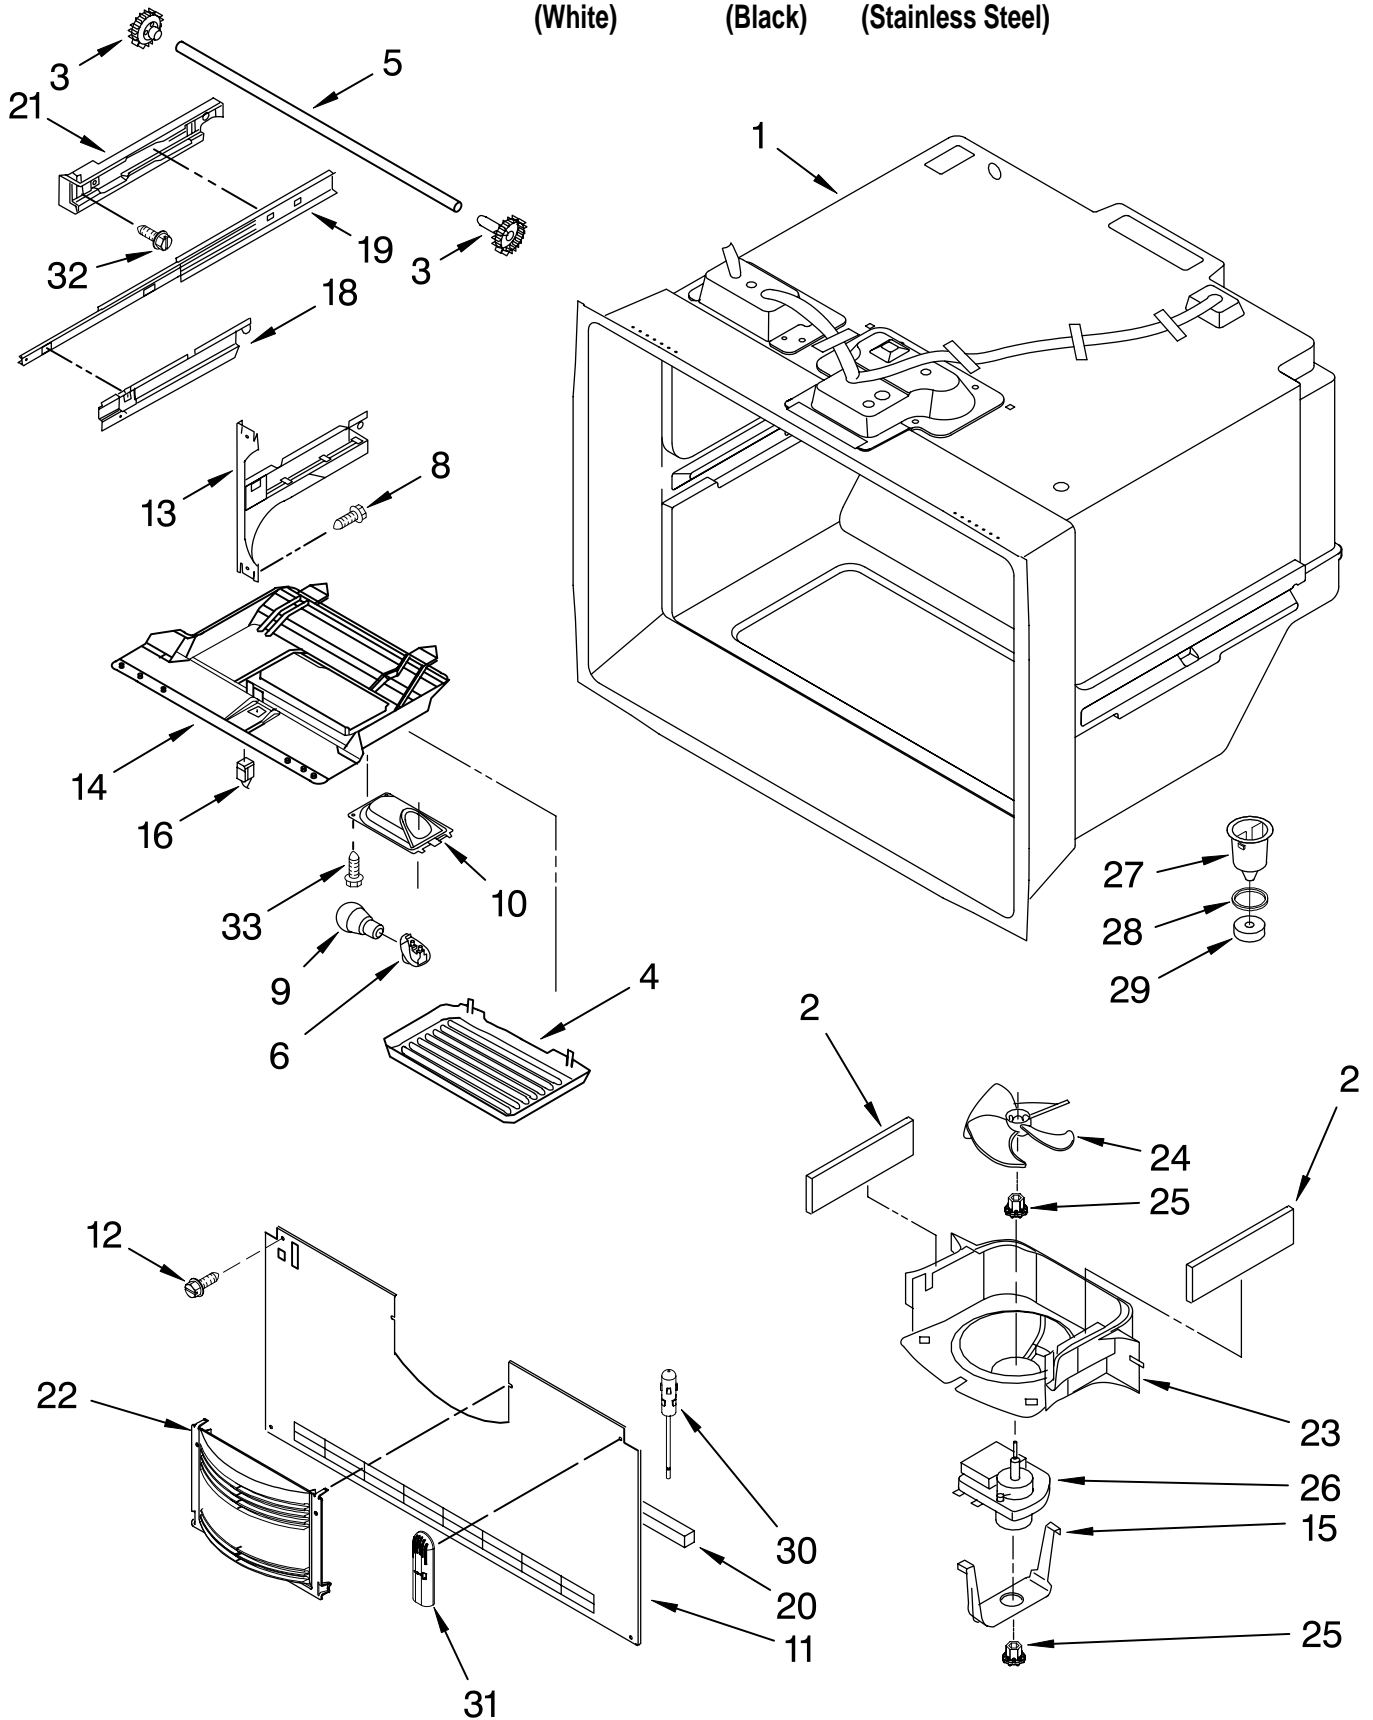

FREEZER LINER PARTS

For Models: KBFL25ETWH00, KBFL25ETBL00, KBFL25ETSS00
(White) (Black) (Stainless Steel)

FOR ORDERING INFORMATION REFER TO PARTS PRICE LIST

FREEZER LINER PARTS

For Models: KBFL25ETWH00,KBFL25ETBL00,KBFL25ETSS00
(White)   (Black)   (Stainless Steel)

Illus. No.	Part No.	DESCRIPTION
1		Liner (Not A Serviceable Part)
2	67001291	Gasket, Foam
3	12002497	Gear (2) (Includes RT & LT)
4	67003905	Cover, Light
5	67004017	Shaft
6	8170839	Socket, Light
8	67006473	Screw
9	A0282812	Bulb, Light
10	67001035	Housing, Light
11	67005873	Cover, Evaporator
12	67006425	Screw
13		Bracket, Door
	67004012	Left
	67004013	Right
14	67003906	Housing, Lighting
15	67005633	Clip, Evap Motor
16	12002646	Switch, Light
18		Bracket, Basket
	67004864	Left
	67004865	Right
19	67006607	Slide, Drawer (2)
20	67003731	Gasket, Bottom
21		Bracket, Slide
	67004014	Left
	67004015	Right
22	13024802	Grille, Fan Shroud
23	67002777	Shroud, Evap Fan
24	12217201	Blade, Fan (Evaporator)
25	67002780	Grommet (2)
26	67003636	Motor, Evaporator
27	D7753903	Funnel, Drain (Incl # 28 & 29)
28	M0500703	Seal
29	B8381501	Gasket
30	12002355	Thermistor
31	67003924	Cover, Thermistor
32	67006406	Screw
33	67006530	Screw

Following Parts Not Illustrated

67006095 Harness, Lights
(Freezer)