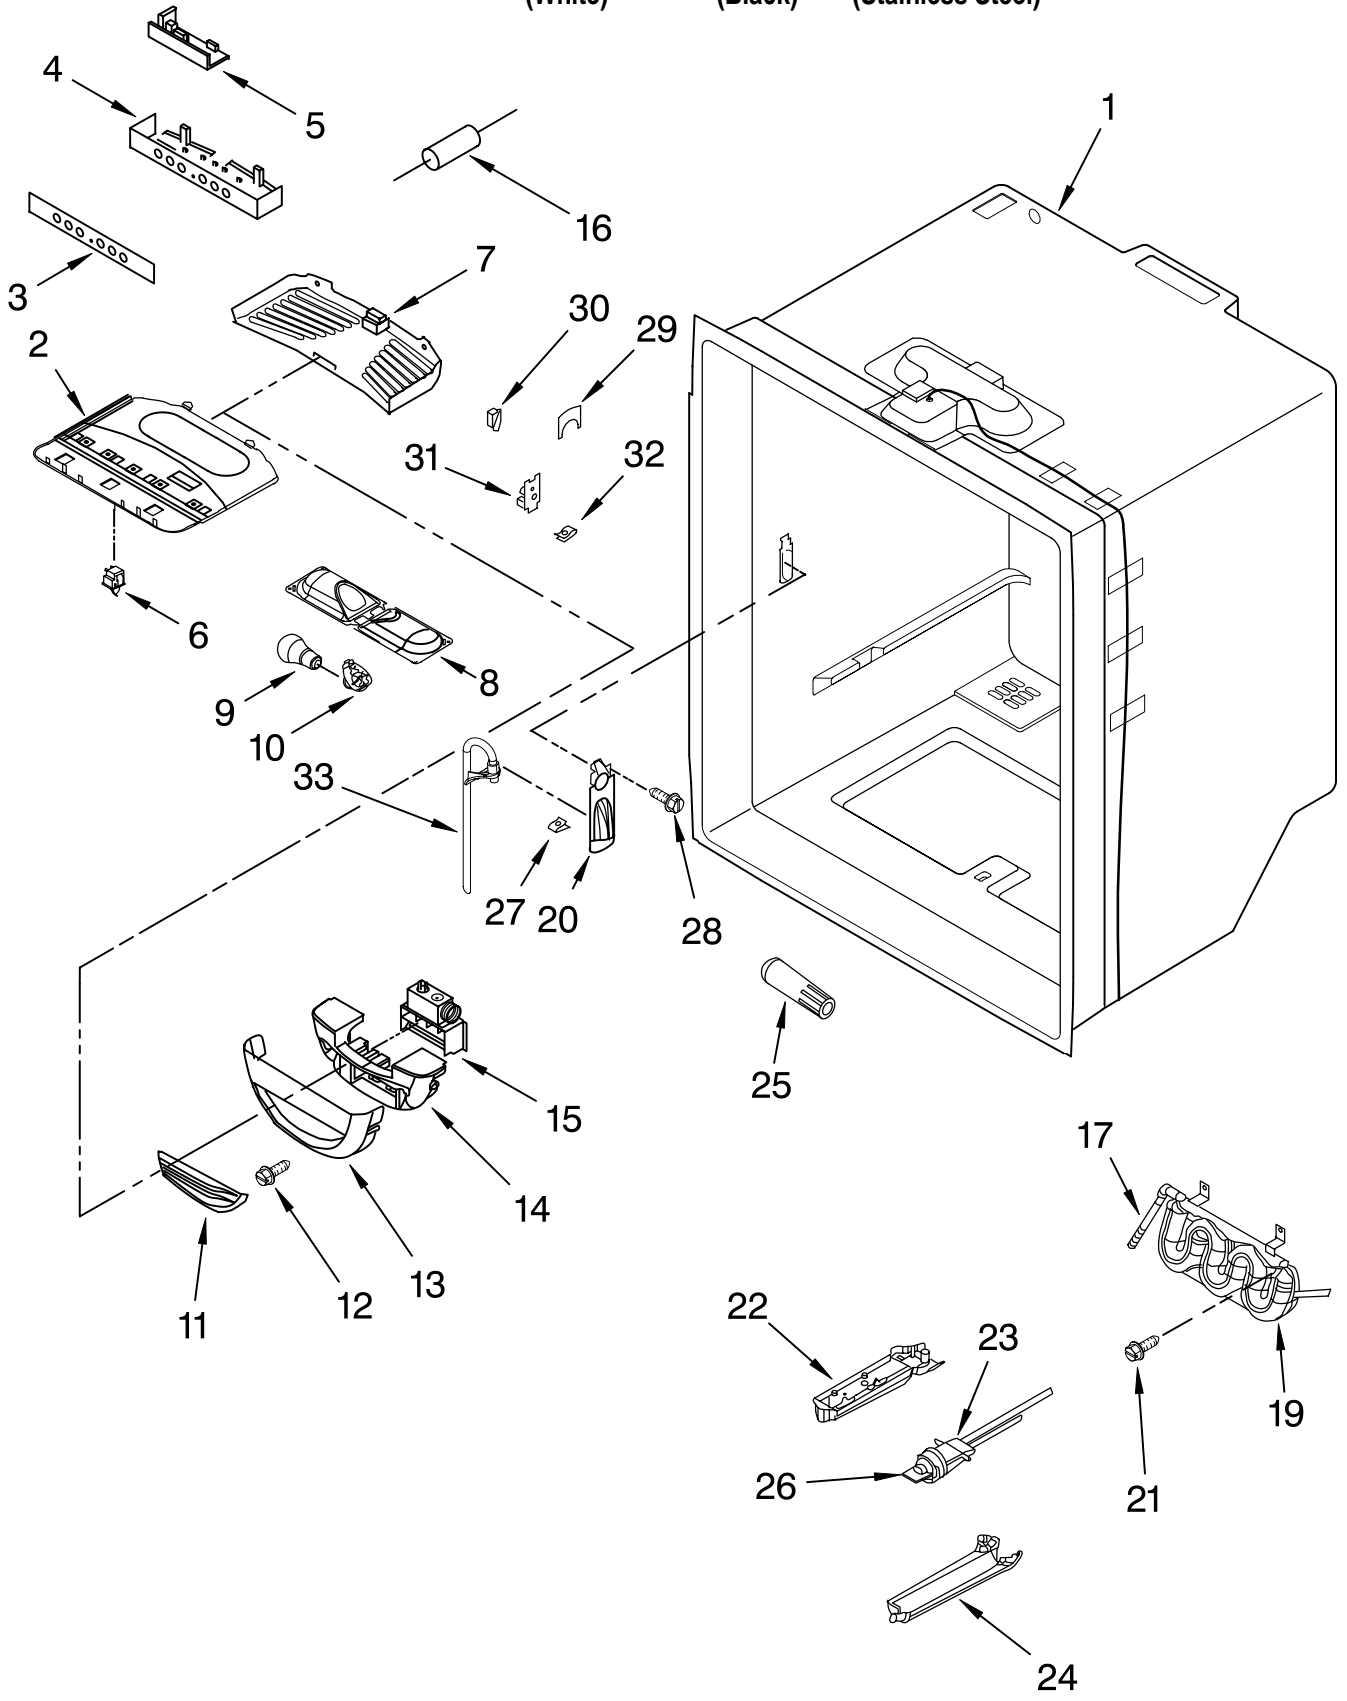

REFRIGERATOR LINER PARTS

For Models: KBFL25ETWH00, KBFL25ETBL00, KBFL25ETSS00
(White) (Black) (Stainless Steel)

FOR ORDERING INFORMATION REFER TO PARTS PRICE LIST

REFRIGERATOR LINER PARTS

For Models: KBFL25ETWH00,KBFL25ETBL00,KBFL25ETSS00
(White)   (Black)   (Stainless Steel)

Illus. No.	Part No.	DESCRIPTION
1		Liner (Not A Serviceable Part)
2	67004078	Bracket, Control and Lights
3	67005949	Overlay
4	67005444	Housing, Electronic Control
5	67005397	Electronic Control
6	C3680310	Switch, Light
7	67003897	Cover, Light
8	67003901	Housing, Light
9	A0282812	Bulb, Light
10	8170839	Socket, Light
11	67003900	Insert, Damper Cover
12	67006602	Screw
13	67003899	Cover, Damper
14	67006604	Insulation
15	W10127429	Control, Damper
16	12002355	Thermister
17	61006182	Union, Tube
19	67004091	Tank, Water
20	67002979	Dispenser
21	67006400	Screw
22	67001668	Plate, Filter
23	67006524	Head, Water Filter Assembly
24	12568001	Cover, Filter
25	67006469	Filter, Water
26	12664501	Plug, Filter Bypass
27	B8390302	Clip, Waterline
28	67006415	Screw
29	67005674	Facade, Dispenser
30	12575501	Switch, Limit
31	67002742	Plate, Switch
32	67002816	Clip, Water Tube
33	67002743	Guide, Water Line

Following Parts Not Illustrated

- 8208197 Harness, Damper Control
- 67005417 Harness, Controls (Refrigerator) (Includes # 16)