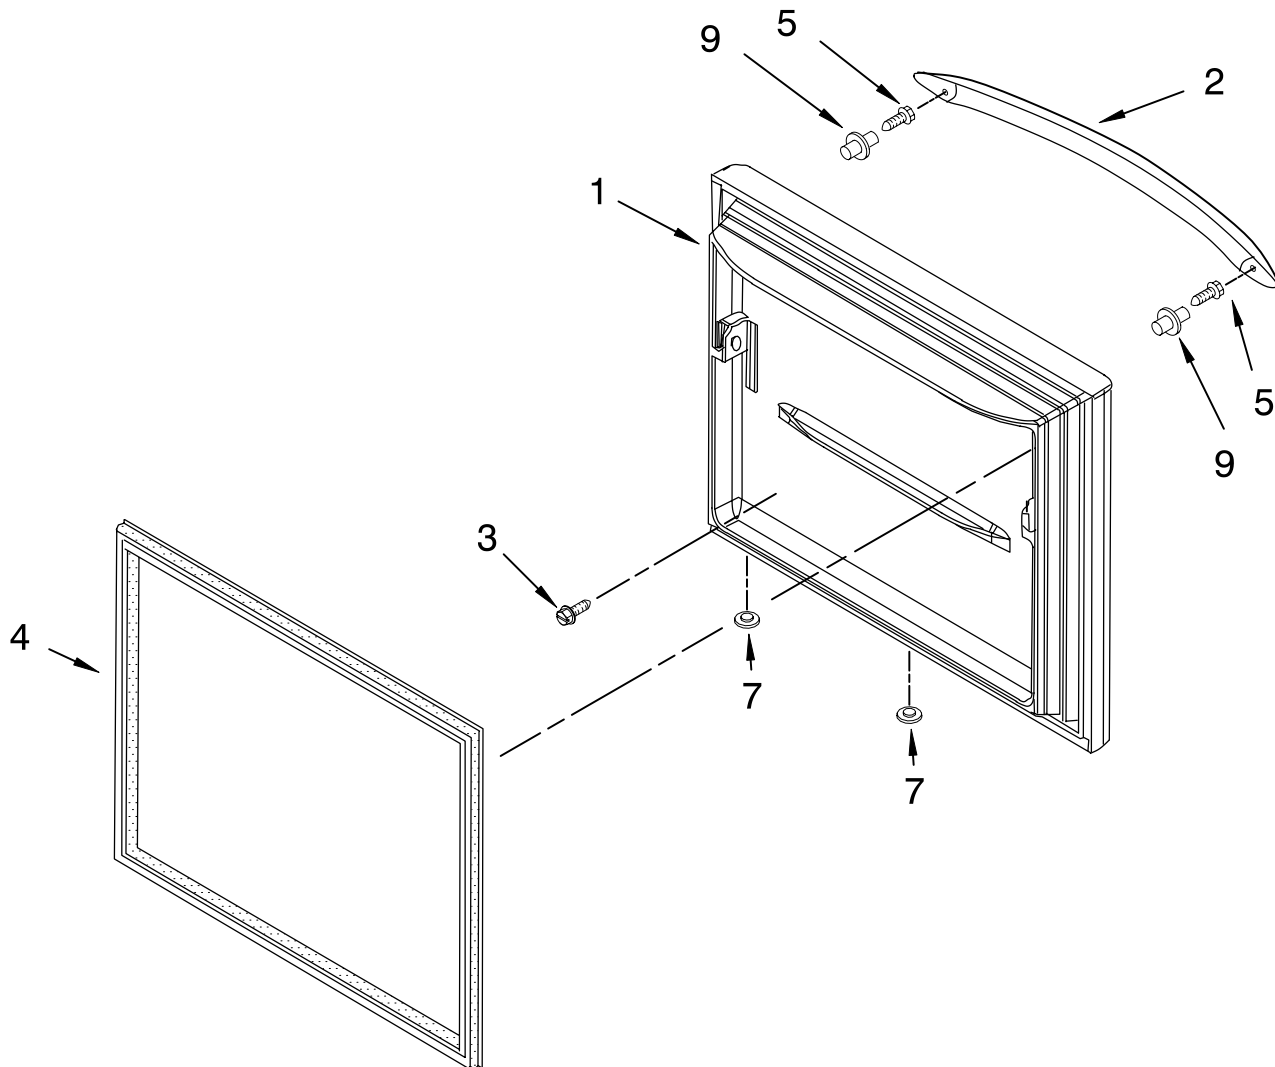

FREEZER DOOR PARTS

For Models: KBFL25ETWH00,KBFL25ETBL00,KBFL25ETSS00
(White)   (Black)   (Stainless Steel)

Illus. No.	Part No.	DESCRIPTION
1		Freezer Door (Includes Insulation)
	67004810	White
	67004808	Black
	W10136412	Stainless Steel

Illus. No.	Part No.	DESCRIPTION
2		Handle
	2319727W	White
	2319727B	Black
	2319727S	Stainless
3	67006408	Screw
4		Gasket, Door
	W10133249	White
	W10131754	Black

Illus. No.	Part No.	DESCRIPTION
5	67002935	Screw
7		Plug, Vent (2)
	10712401	White
	67004838	Black
9	67004790	Stud, Handle

FOR ORDERING INFORMATION REFER TO PARTS PRICE LIST