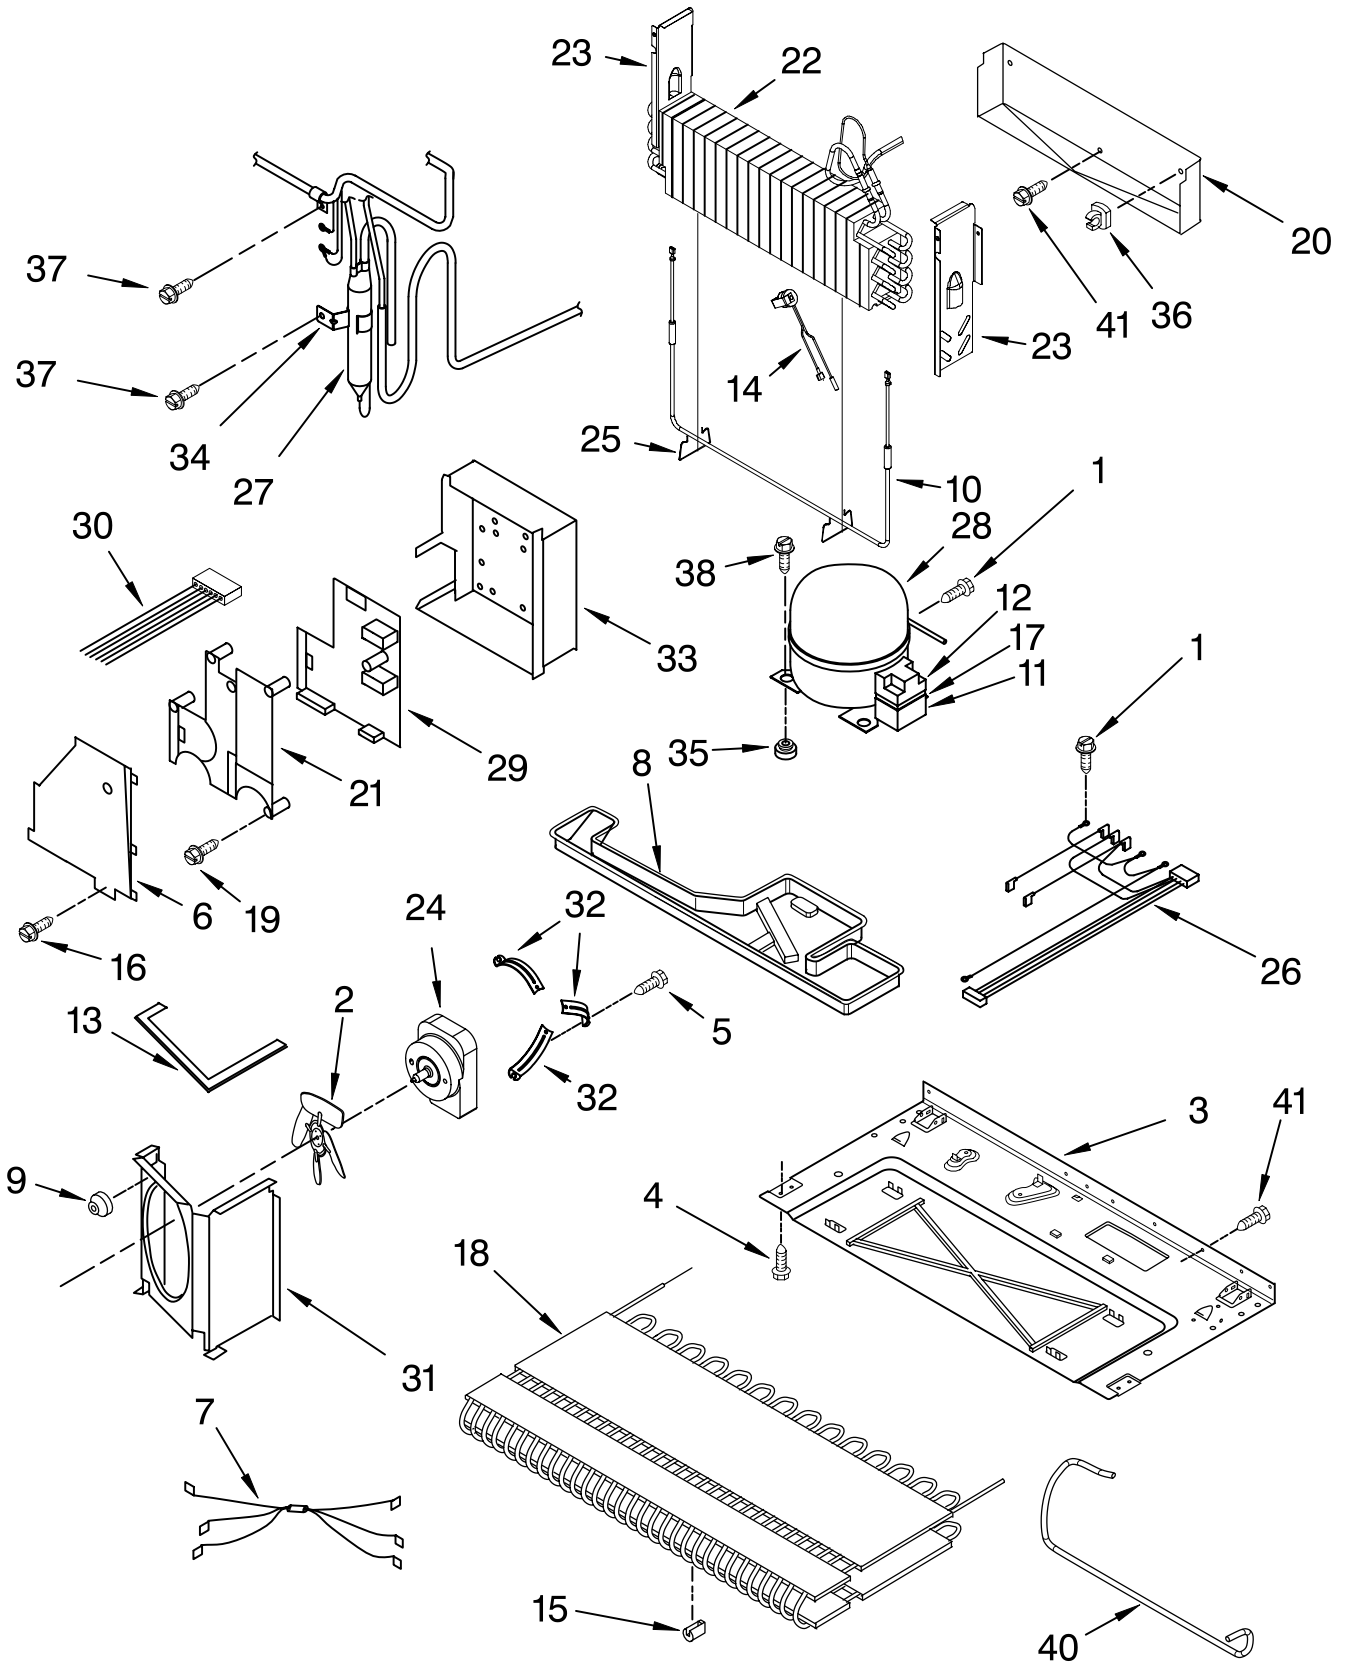

UNIT PARTS

For Models: KBFL25ETWH00, KBFL25ETBL00, KBFL25ETSS00
(White) (Black) (Stainless Steel)

FOR ORDERING INFORMATION REFER TO PARTS PRICE LIST

UNIT PARTS

For Models: KBFL25ETWH00,KBFL25ETBL00,KBFL25ETSS00

(White)   (Black)   (Stainless Steel)

Illus. No.	Part No.	DESCRIPTION	Illus. No.	Part No.	DESCRIPTION	Illus. No.	Part No.	DESCRIPTION
1	67006433	Screw	23		Dam			
2	67004952	Blade, Fan		67001084	Right Side			
3	67005889	Base		67001083	Left Side			
4	67006573	Screw	24	67004432	Motor, Fan			
5	67004954	Screw	25	10428101	Clip, Heater			
6	67005421	Cover, HV Box	26	13060201	Harness, Unit			
7	67005679	Harness, Evap Heater	27	2317845	Drier (Service)			
8	67007175	Drain Pan	28	12002634	Compressor (Includes Items 11, 12, 17, 27 & 35)			
9	61004743	Grommet (3)	29	12782027	Control Board			
10	67002493	Evaporator Heater	30	12972902	Harness, Wiring			
11		Capacitor (See Item # 12)	31	12575305	Shroud			
12	67005560	Overload/Relay (Capacitor Incl.)	32	67004953	Bracket, Fan Motor			
13	61003210	Seal	33	67005718	Box, Control			
14	67003426	Bi-Metal	34	10547003	Clip, Drier			
15	67005680	Grommet (7)	35	67003493	Grommet (4)			
16	67006615	Screw	36	10623002	Clip, Evaporator			
17	67007052	Strap	37	67006737	Screw			
18	67006131	Condenser	38	67006432	Screw			
19	67006550	Screw	40	67004700	Tube, Discharge			
20	67002490	Tray, Drip	41	67006425	Screw			
21	67005719	Spacer						
22	12002041	Evaporator						
						Following Parts Not Illustrated and Optional Parts Not Included		
							978025	Valve, Access (1/4")
							978026	Valve, Access (5/16")
							978027	Valve, Access (3/8")
							978028	Valve, Access (1/2")
							978029	Valve, Access (5/8")
							978030	Valve, Access (3/4")
							876764	Valve, Access (3/16")
						REFRIGERANT CHARGE		
								5.0 Ozs. (R-134A)

FOR ORDERING INFORMATION REFER TO PARTS PRICE LIST