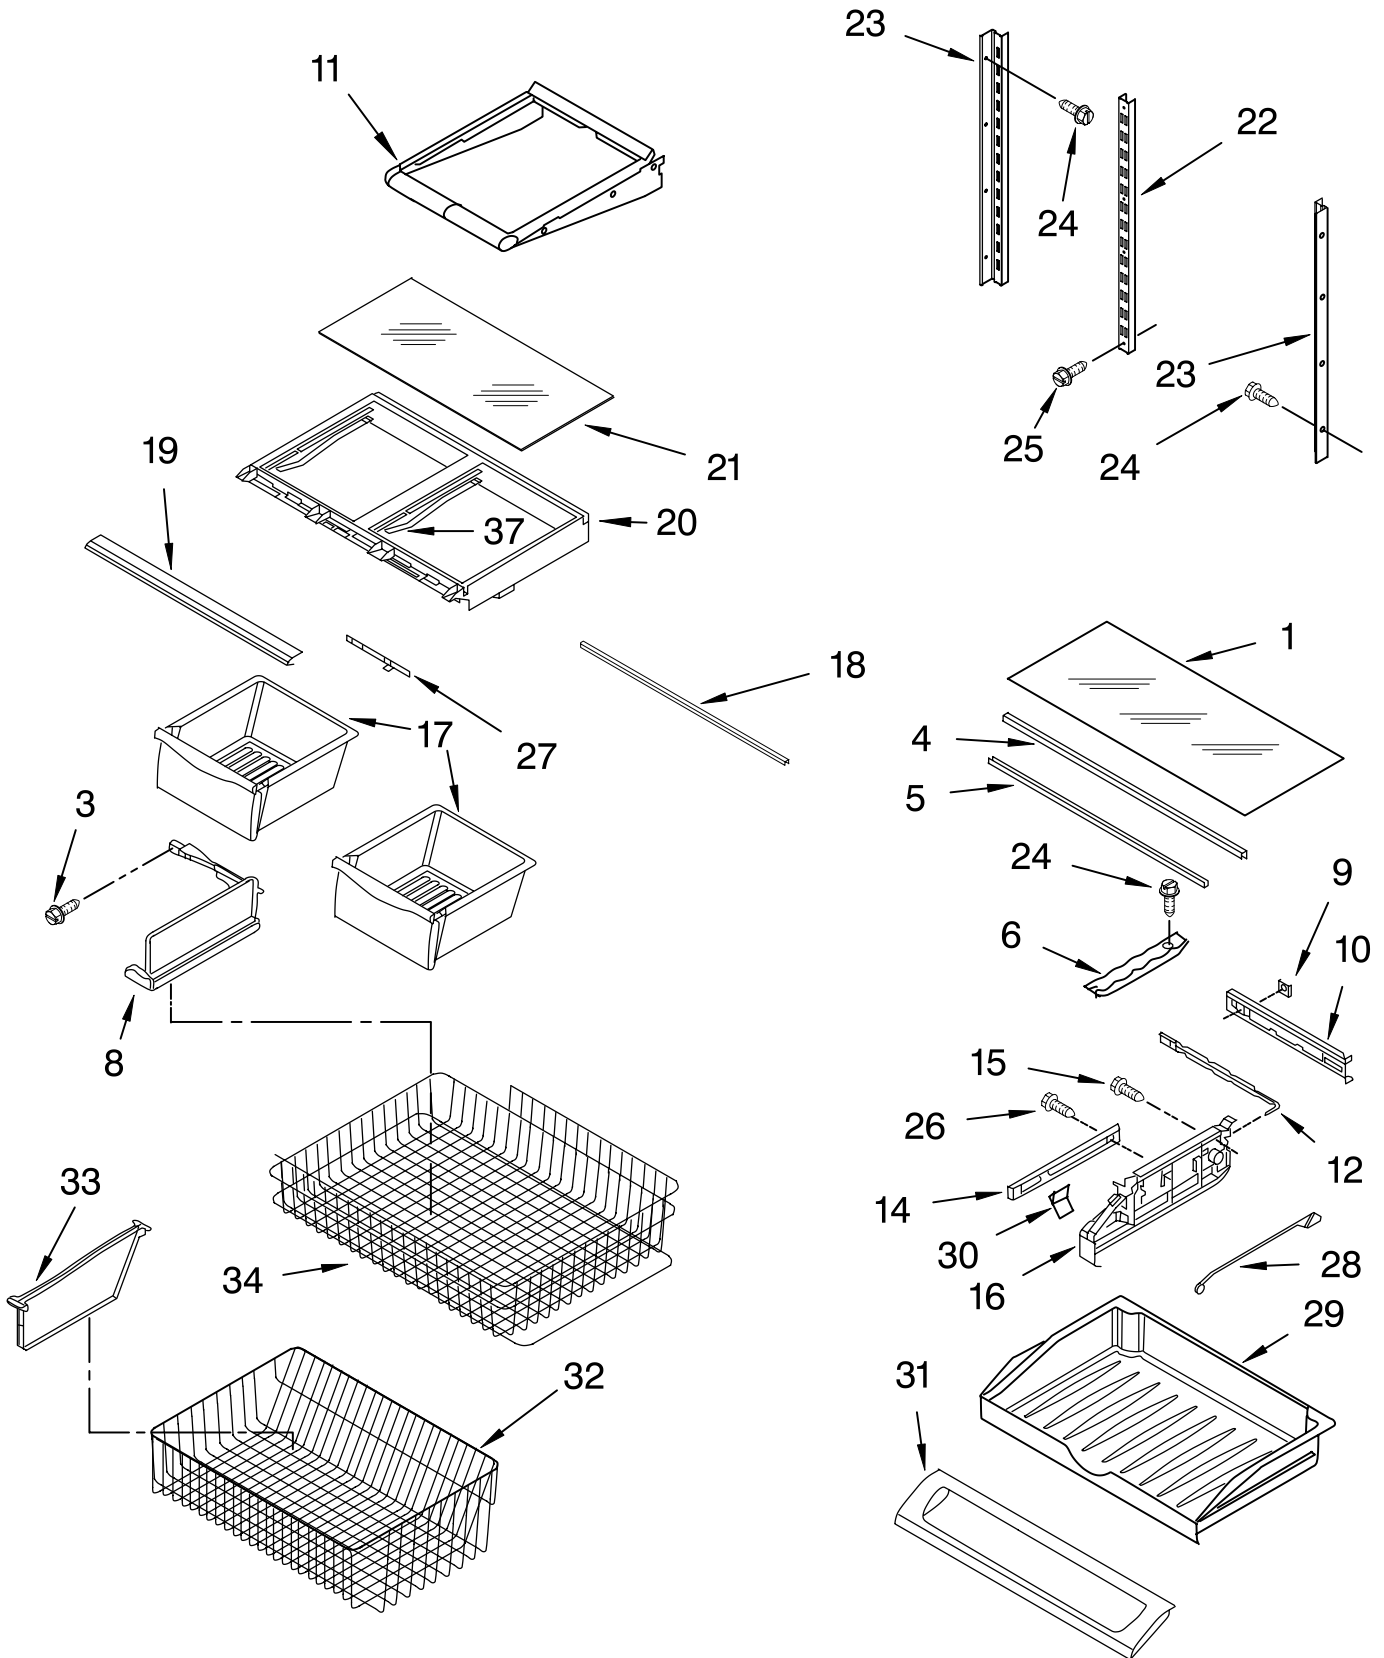

SHELF PARTS

For Models: KBFL25ETWH00, KBFL25ETBL00, KBFL25ETSS00
(White) (Black) (Stainless Steel)

FOR ORDERING INFORMATION REFER TO PARTS PRICE LIST

SHELF PARTS

For Models: KBFL25ETWH00,KBFL25ETBL00,KBFL25ETSS00
(White)   (Black)   (Stainless Steel)

Illus. No.	Part No.	DESCRIPTION	Illus. No.	Part No.	DESCRIPTION	Illus. No.	Part No.	DESCRIPTION
1	67002761	Glass, Pantry	17	67005929	Pan, Crisper (2)	28	67003795	Bar, Temperature Control
3	67006608	Screw	18	67002748	Support, Crisper Cover	29	67003531	Drawer, Pantry
4	67006010	Support, Pantry(2)	19	67005692	Trim, Crisper	30	67003791	Knob, Temperature Control
5	67002330	Brace, Pantry (2)	20	67003854	Frame, Crisper	31	67005930	Door, Pantry Drawer
6	67001719	Track, Pantry	21	67006704	Glass, Crisper Cover	32	67006025	Basket, Freezer (Lower)
8	67004127	Divider, Upper Basket	22	67001073	Ladder, Center	33	67006644	Divider, Lower Basket
9	67002329	Gasket, Pantry	23	67002489	Ladder, Side	34	67004987	Basket, Freezer (Upper)
10	67005625	Housing, Control	24	67006400	Screw	37	67004514	Support, Center Crisper Frame
11	67005690	Shelf, Fixed (4)	25	67006360	Screw			
12	67003793	Slide, Temperature	26	67006415	Screw			
14	67007026	Glide, Drawer(2)	27	67005864	Slide, Humidity Control			
15	67006287	Screw						
16		Track, Pantry						
	67005863	Left						
	67005861	Right						

FOR ORDERING INFORMATION REFER TO PARTS PRICE LIST