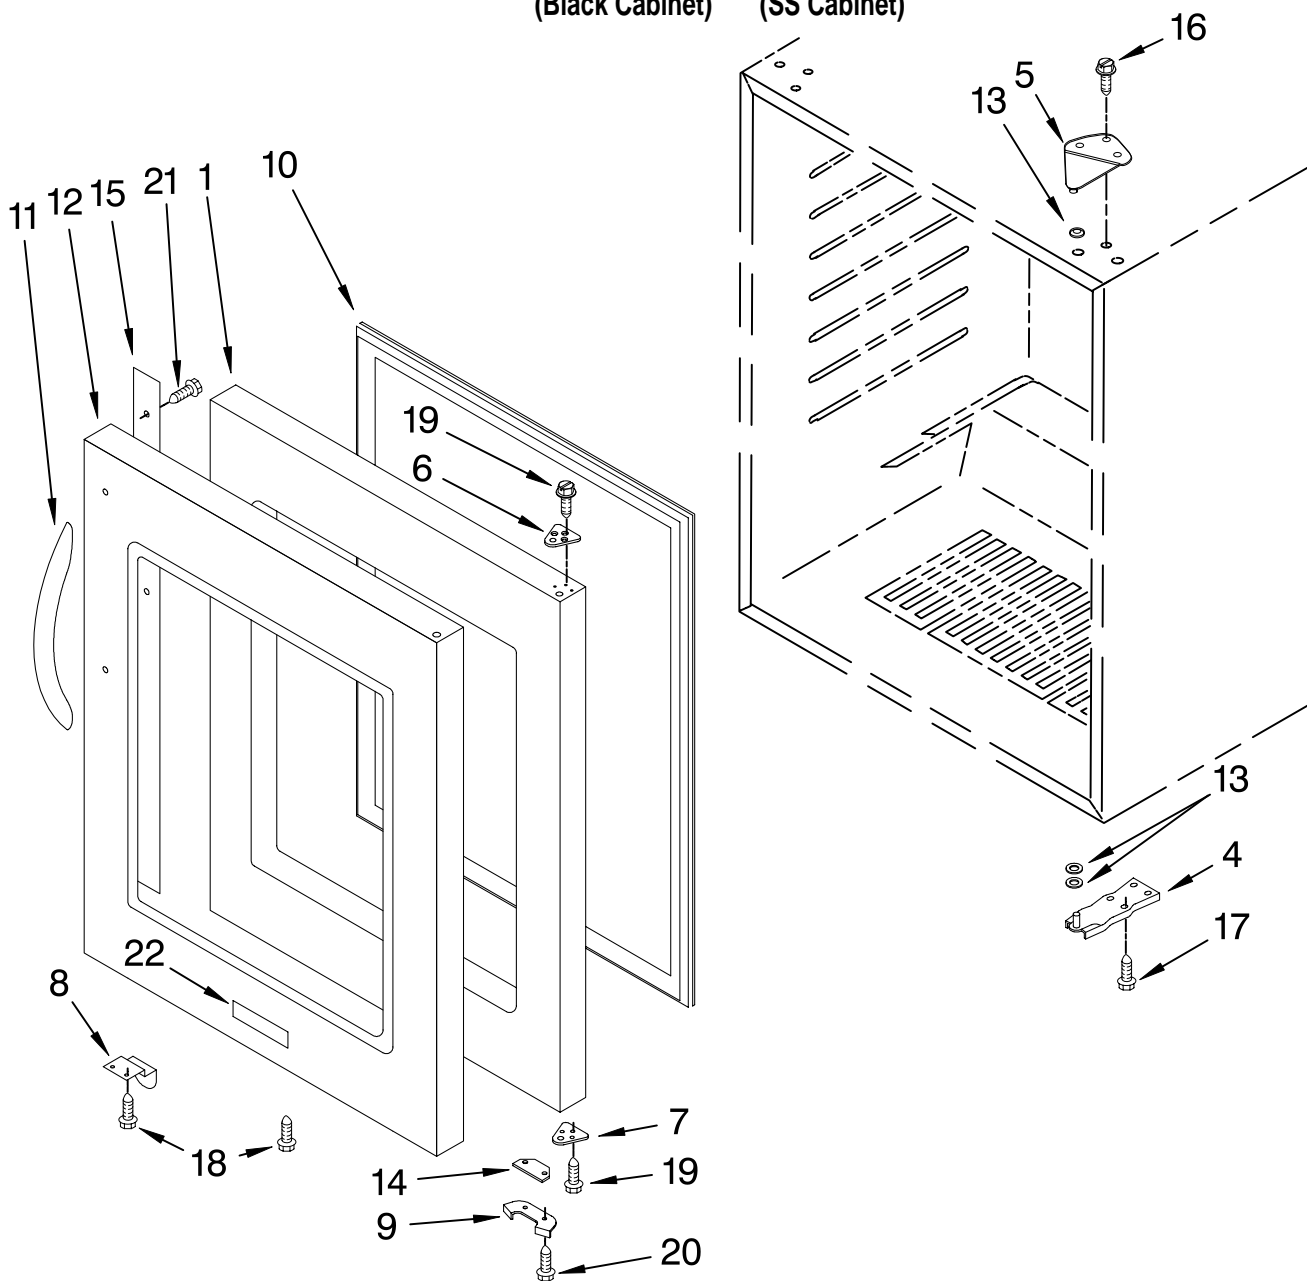

DOOR PARTS

For Models: KBCS24RSBS00, KBCS24RSS00
(Black Cabinet) (SS Cabinet)

Illus. No.	Part No.	DESCRIPTION
1	4344853	Door Assembly (Includes Gasket)
4	4344753	Hinge, Bottom
5	4344754	Hinge, Top
6	4344755	Spacer, Top Hinge
7	4344756	Spacer, Bottom Hinge
8	4344757	Actuator, Switch
9	4344758	Door Stop
10	4344852	Door Gasket
11	4344810	Handle, Door

Illus. No.	Part No.	DESCRIPTION
12	4344855	Door Skin, Stainless Steel
13	4344760	Washer
14	4344788	Spacer, Door
15	4344904	Plate
16	4344796	Screw
17	4344906	Quantity 1
	4344797	Quantity 3
18	4344827	Screw
19	4344799	Screw

Illus. No.	Part No.	DESCRIPTION
20	4344801	Screw
21	4344808	Screw
22	4344813	Nameplate
OPTIONAL PARTS NOT ILLUSTRATED		
	8171420	Cleaner, Stainless Steel (12 oz)

FOR ORDERING INFORMATION REFER TO PARTS PRICE LIST