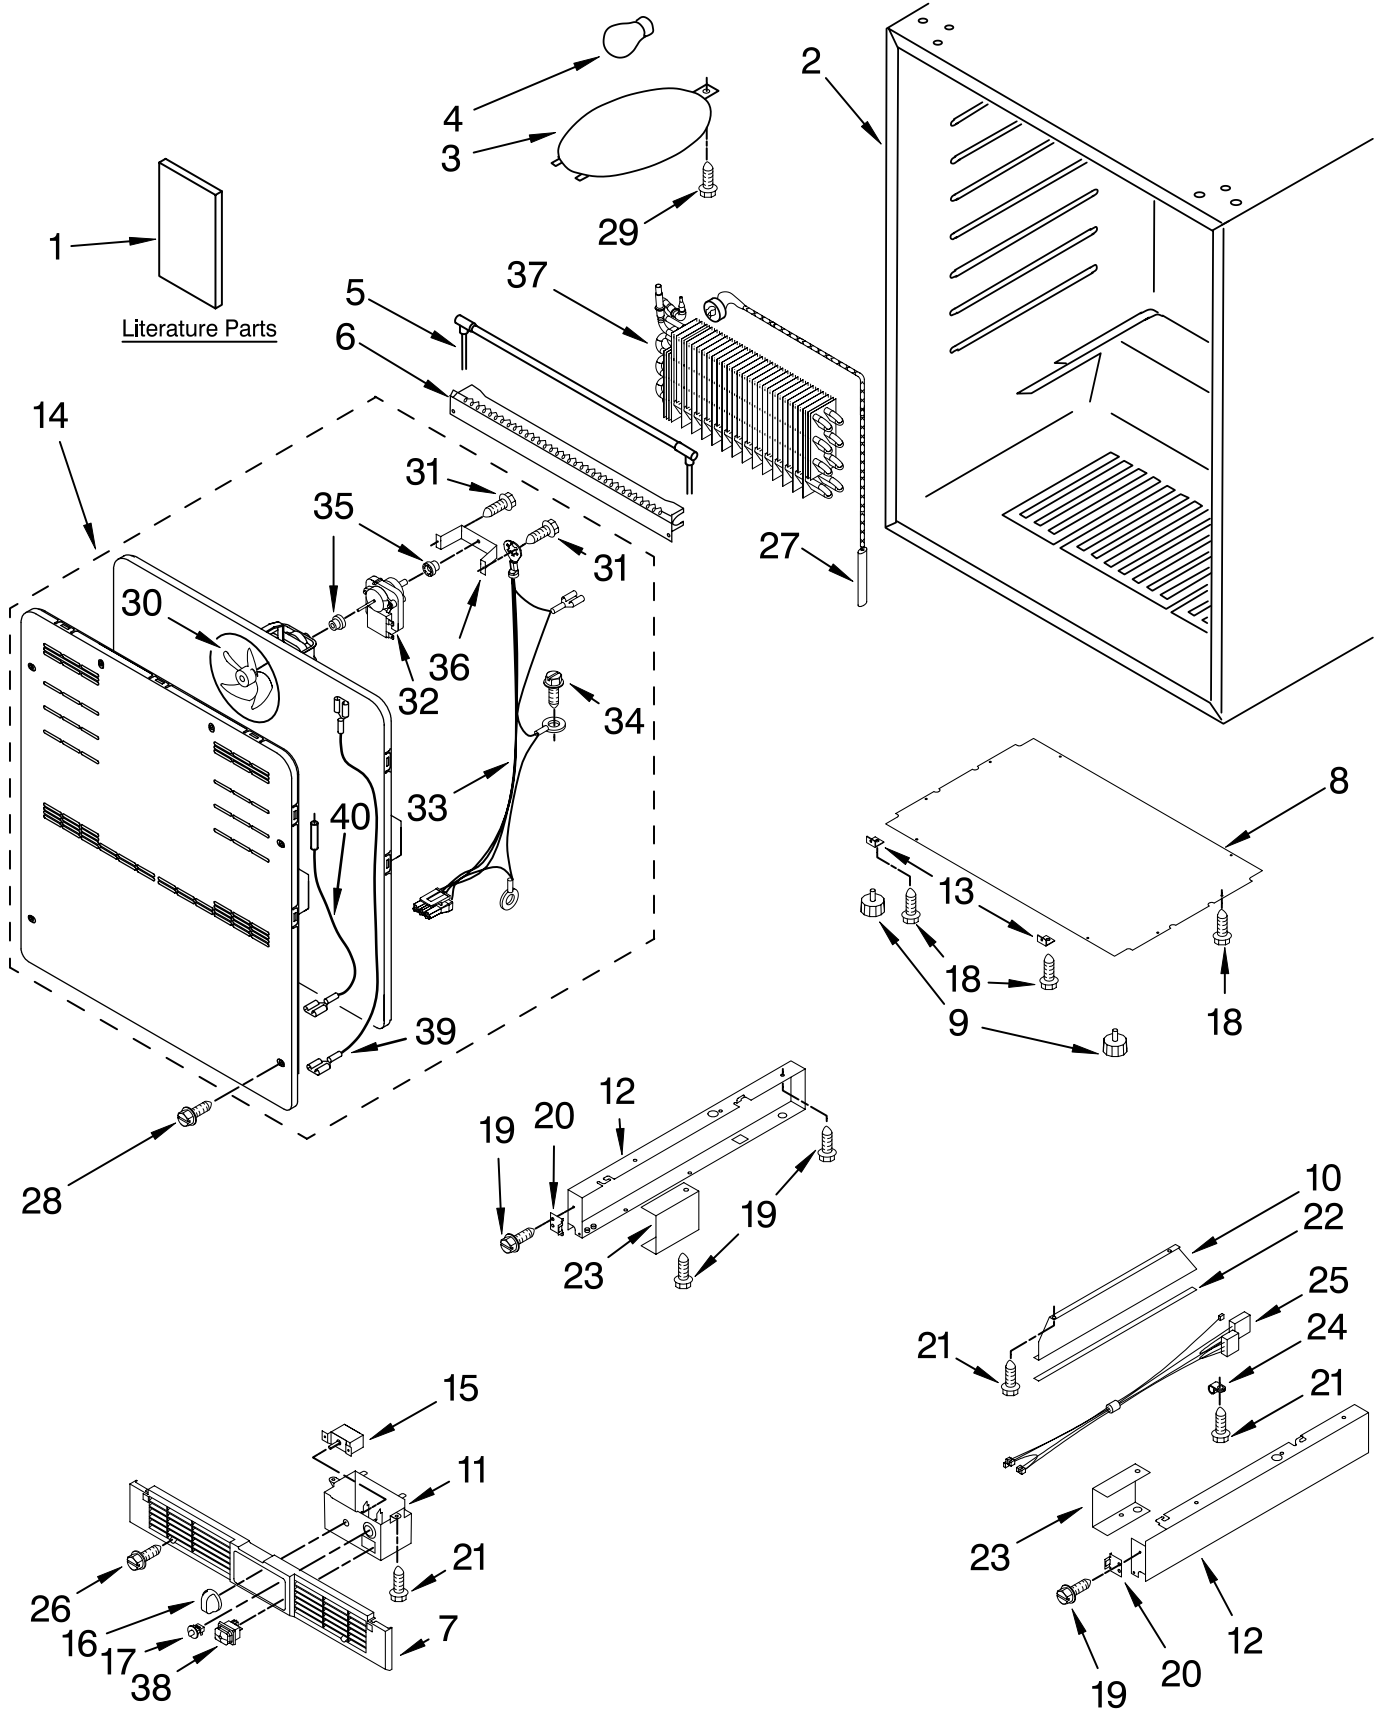

For Models: KBCS24RBS00, KBCS24RSS00  
(Black Cabinet) (SS Cabinet)

FOR ORDERING INFORMATION REFER TO PARTS PRICE LIST

# CABINET PARTS

For Models: KBCS24RSBS00, KBCS24RSSH00

(Black Cabinet) (SS Cabinet)

Illus. No.	Part No.	DESCRIPTION	Illus. No.	Part No.	DESCRIPTION	Illus. No.	Part No.	DESCRIPTION
1		Literature Parts	13	4344771	Bracket, Grille	26	4344827	Screw
	2300276	Use & Care Guide	14	4344841	Evaporator Fan	27	4344792	Thermal Fuse
	4344901	Wiring Diagram			Assembly	28	4344793	Screw
2		Cabinet (Not A	15	4344860	Thermostat	29	4344791	Screw
		Service Part)	16	4344768	Knob, Thermostat	30	4344783	Fan Blade
3	4344739	Lens, Light	17	4344767	Switch, Plunger	31	4344878	Screw
4	4344740	Bulb, Light	18	4344826	Screw	32	4344865	Evaporator Fan
5	4344746	Heater, Defrost	19	4344797	Screw			Motor
6	4344747	Heat Shield	20	4344819	Clip, Grille	33	4344877	Harness, Wire
7	4344761	Grille	21	4344825	Screw	34	4344832	Screw, Ground
8	4344762	Plate, Bottom	22	4344823	Seal	35	4344778	Grommet, Fan Motor
9	4344763	Foot, Leveling	23		Frame, Support	36	4344899	Bracket, Motor
10	4344764	Brace, Support		4344821	Right	37		Evaporator
11	4344898	Control Box		4344820	Left			(Not Serviced)
12		Frame, Side	24	4344824	Clip, Harness	38	4344858	Switch, Light
	4344769	Left Side	25	4344857	Harness, Wire	39	4344917	Transformer Cable
	4344770	Right Side				40	4344918	Temperature Sensor