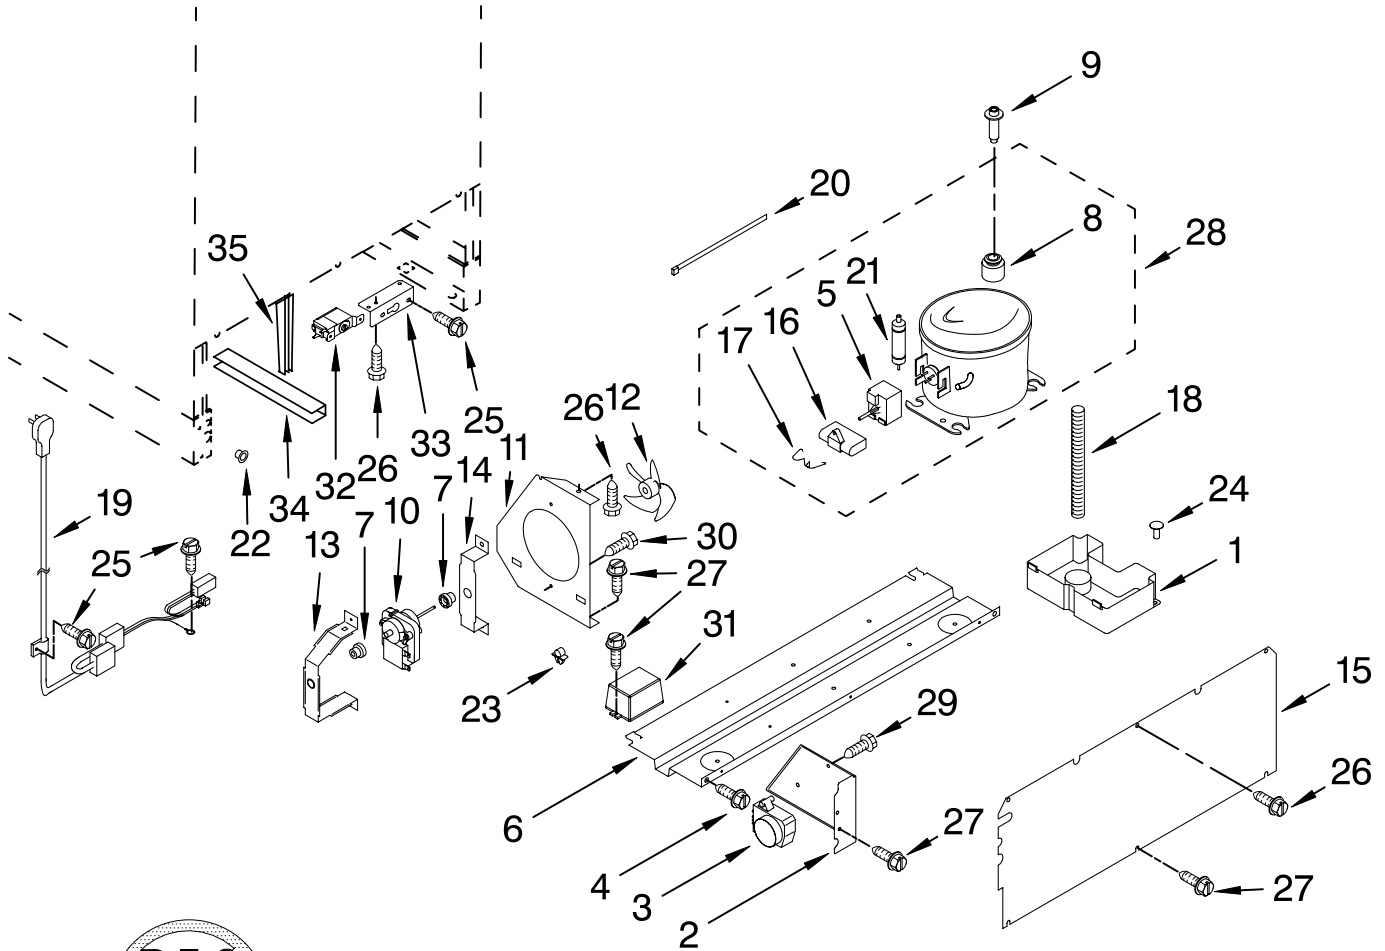

UNIT PARTS

For Models: KBCS24RSBS00, KBCS24RSSH00
(Black Cabinet) (SS Cabinet)

Illus. No.	Part No.	DESCRIPTION	Illus. No.	Part No.	DESCRIPTION	Illus. No.	Part No.	DESCRIPTION
1	4344772	Drain Pan	13	4344784	Bracket, Motor	28	4344775	Compressor
2	4344773	Bracket, Defrost Timer	14	4344785	Bracket, Motor			(Includes Items 5, 8, 16, 17 & 21)
3	4344774	Defrost Timer	15	4344786	Cover, Rear	29	4344834	Screw
4	4344797	Screw	16	4344837	Capacitor	30	4344833	Screw
5	4344776	Start Device	17	4344836	Clip	31	4344862	Transformer
6	4344777	Mounting Plate, Compressor	18	4344839	Tube, Drain	32	4344863	Thermostat
7	4344778	Grommet, Fan Motor	19	4344861	Power Cord	33	4344864	Bracket, Thermostat
8	4344779	Grommet, Compressor	20	4344829	Cable Tie	34	4344907	Trim, Edge
9	4344780	Bolt, Compressor	21	4344828	Drier	35	4344908	Support, Drain
10	4344781	Fan Motor, Condenser	22	4344838	Bushing			
11	4344782	Baffle, Air	23	4344831	Clip, Bushing			
12	4344783	Fan Blade	24	4344835	Bushing			
			25	4344826	Screw			
			26	4344825	Screw			
			27	4344832	Screw			

REFRIGERANT CHARGE

3.5 Ounces
(R-134A)

FOR ORDERING INFORMATION REFER TO PARTS PRICE LIST