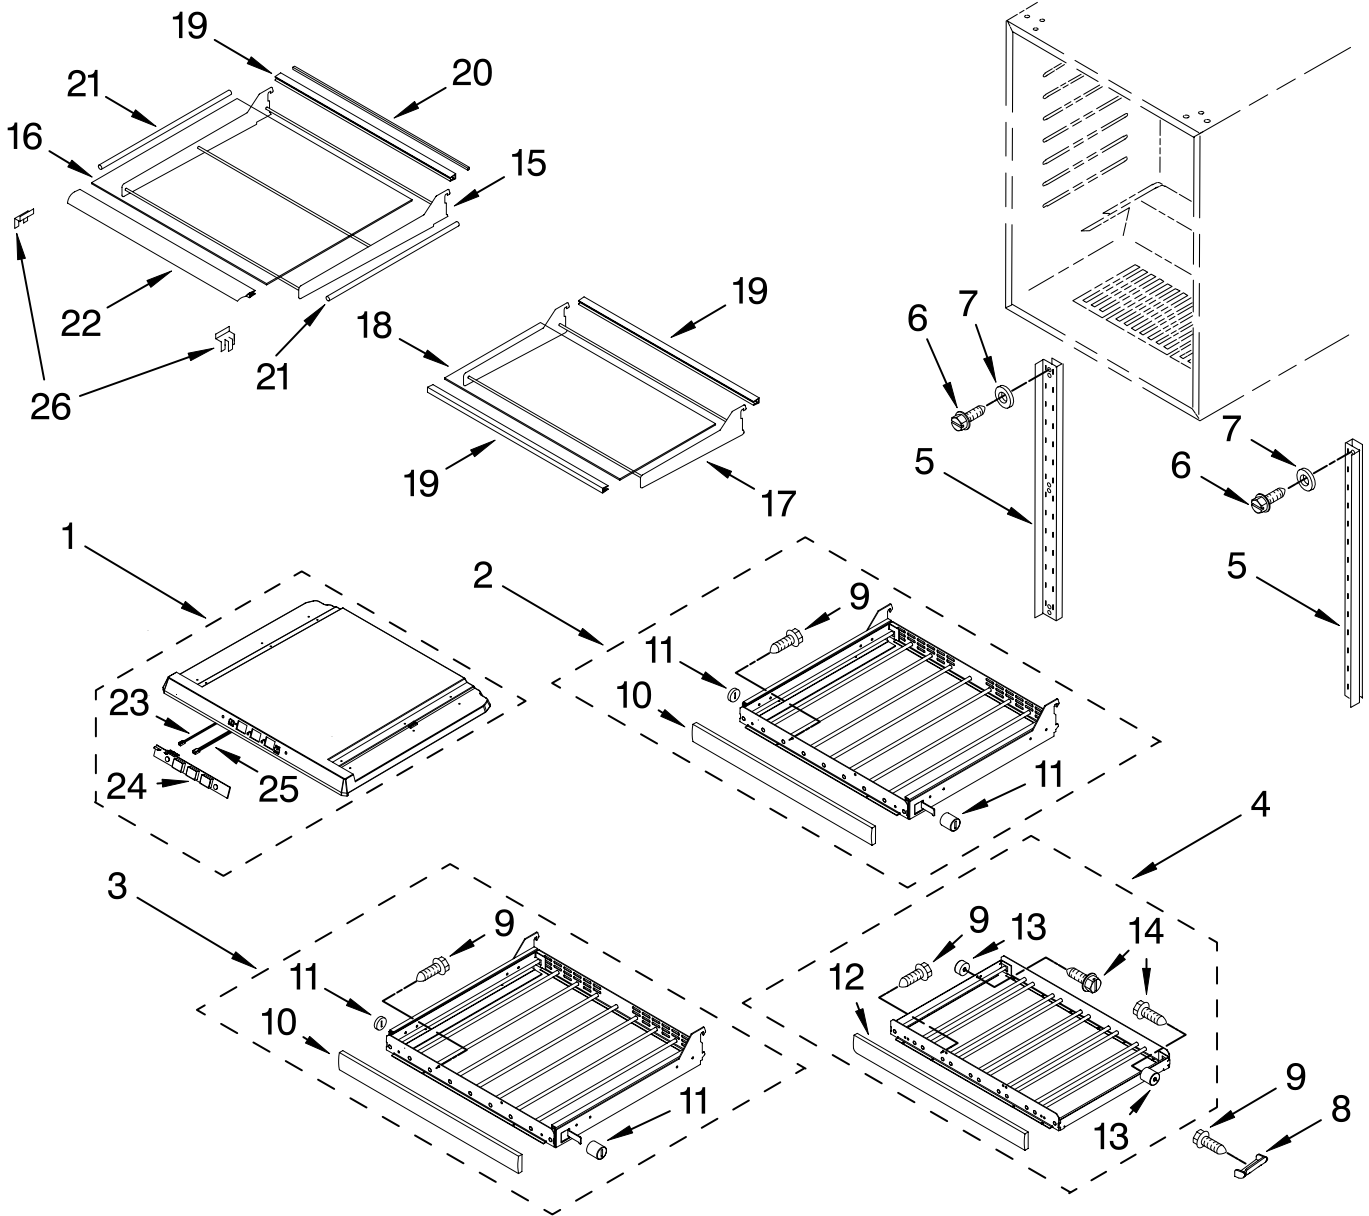

SHELF PARTS

For Models: KBCS24RSBS00, KBCS24RSSH00
(Black Cabinet) (SS Cabinet)

Illus. No.	Part No.	DESCRIPTION
1	4344892	Temperature Separator
2	4344844	Wine Rack, Top
3	4344845	Wine Rack, Middle
4	4344848	Wine Rack, Lower
5	4344842	Ladder, Shelf Left Side
	4344843	Right Side
6	4344794	Screw
7	4344795	Washer
8	4344850	Stop, Lower Rack
9	4344851	Screw

Illus. No.	Part No.	DESCRIPTION
10	4344882	Trim, Top And Middle Racks Support
11	4344866	Left
	4344867	Right
12	4344883	Trim, Lower Rack Support, Bumper
13	4344885	Left
	4344886	Right
14	4344914	Screw Left
	4344915	Right
15	4344870	Shelf, Large
16	4344871	Glass, Shelf

Illus. No.	Part No.	DESCRIPTION
17	4344868	Shelf, Small
18	4344869	Glass, Shelf
19	4344872	Trim, Shelf
20	4344873	Seal, Rear
21	4344874	Seal, Side (2)
22	4344875	Seal, Front
23	4344895	Transformer Cable
24	4344896	PCB Display Board
25	4344897	Cable
26	4344905	Support, Shelf (Large)

FOR ORDERING INFORMATION REFER TO PARTS PRICE LIST