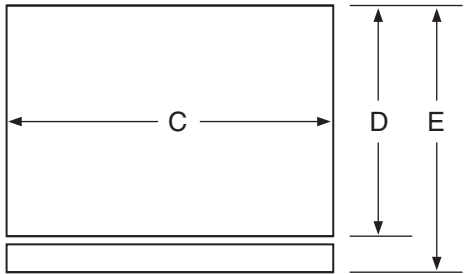

Top View

*Style of product may vary from picture*

## PRODUCT DIMENSIONS

	INCHES	CENTIMETERS
A	34	86.4
B	34 1/4 - 35	87.0 - 88.9
C	23 7/8	60.6
D	22	55.9
E	24 1/4	61.6
F	34 1/2 - 35 1/4	87.6 - 89.5
G	24	61.0
H	24	61.0
J	25 1/2	64.8

## NOTES:

1. If door is recessed between cabinets, cabinet cutout must be 24 1/4" wide.
2. Door must open a minimum of 135 degrees to allow wine racks to pull out.

**Electrical requirements:** Provide for 120 VAC, 60 Hz. The unit must be properly circuit protected and wired according to local electrical codes.