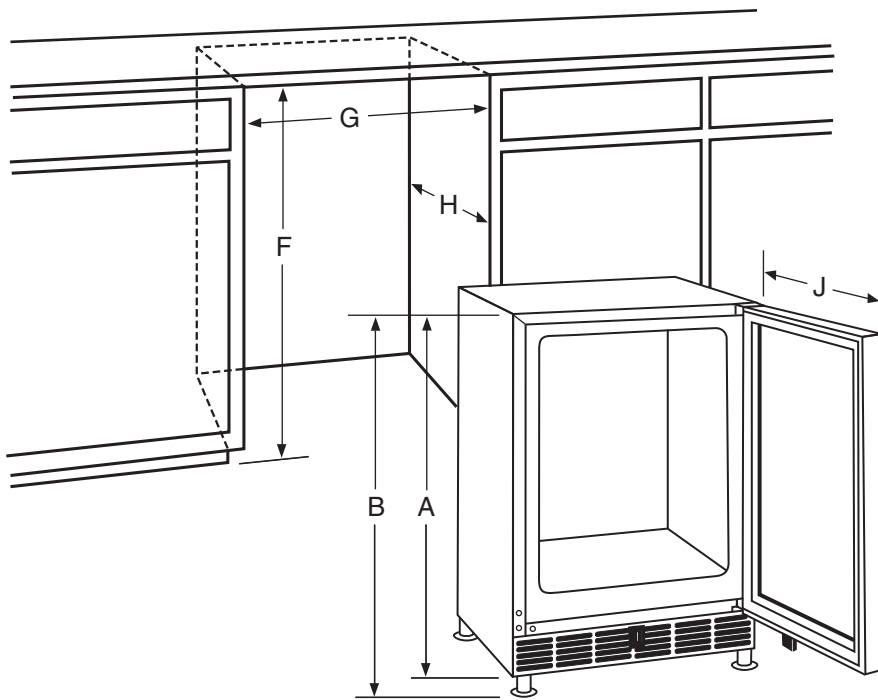

Top View

*Style of product may vary from picture*

## PRODUCT DIMENSIONS

	INCHES	CENTIMETERS
A	34	86.4
B	34 1/4 - 35	87.0 - 88.9
C	23 7/8	60.6
D	22	55.9
E	24 1/4	61.6
F	34 1/2 - 35 1/4	87.6 - 89.5
G	24	61.0
H	24	61.0
J	25 1/2	64.8

## NOTES:

1. If door is recessed between cabinets, cabinet cutout must be 24 1/4" wide.
2. Door must open a minimum of 135 degrees to allow wine racks to pull out.

**Electrical requirements:** Provide for 120 VAC, 60 Hz. The unit must be properly circuit protected and wired according to local electrical codes.