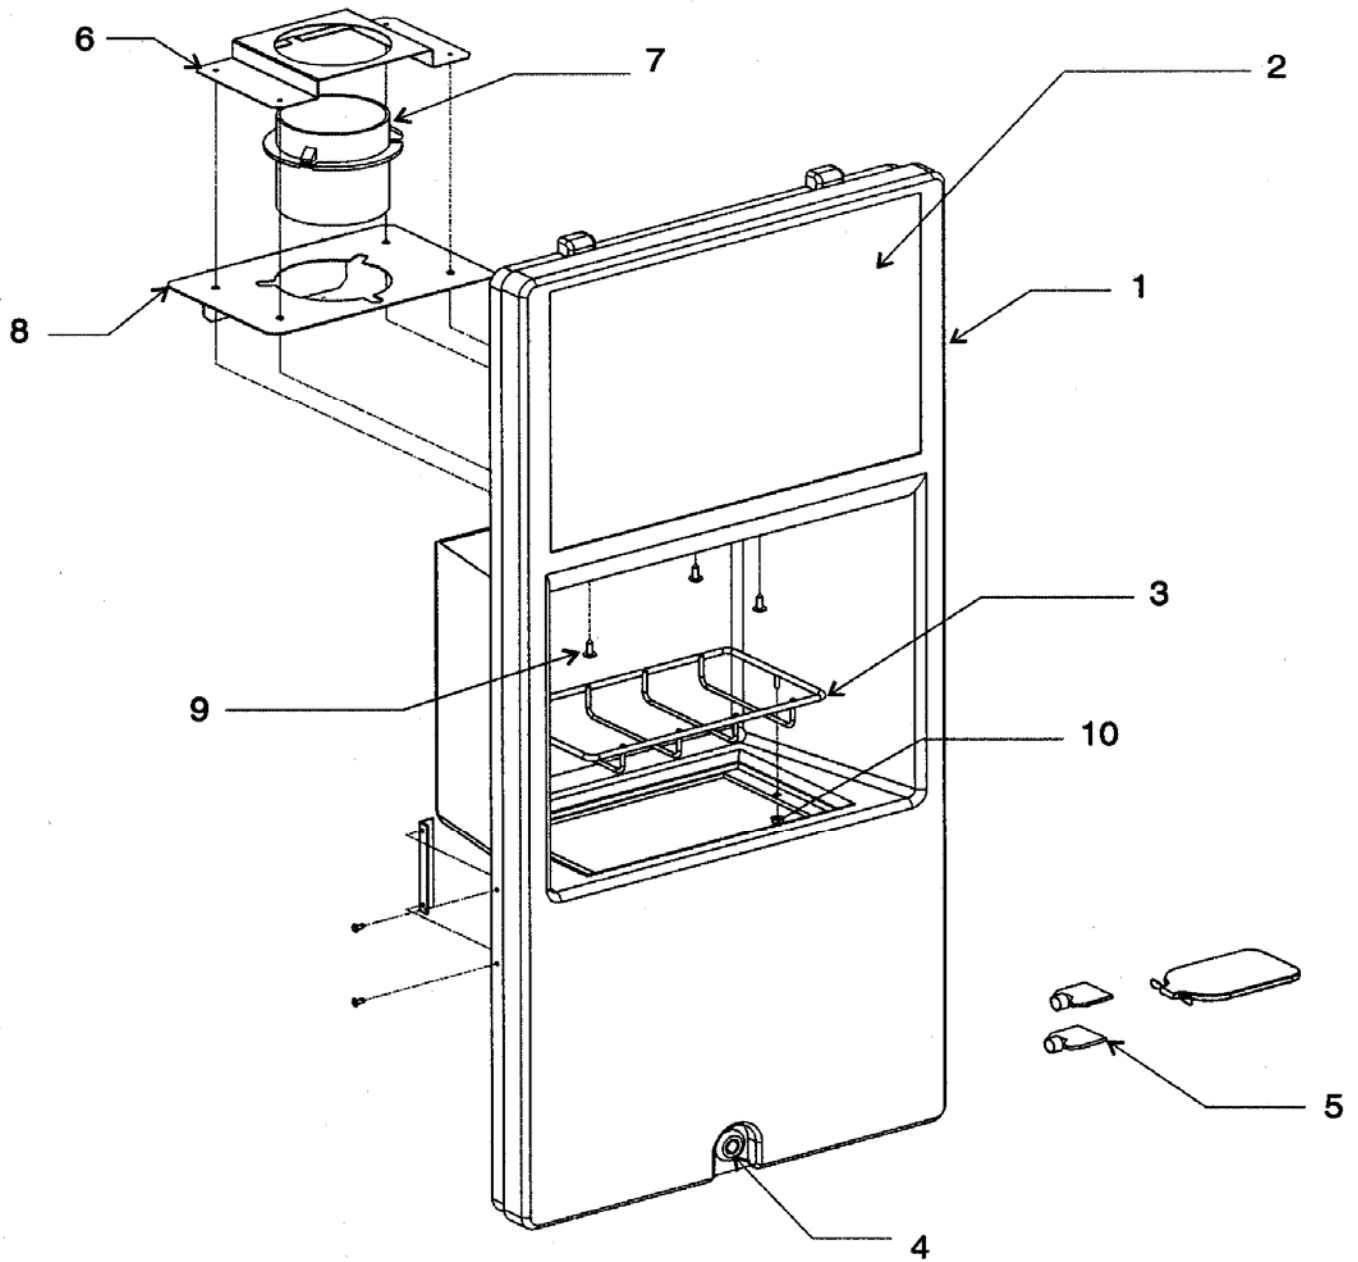

Ice-O-Matic[®]

SERVICE PARTS MANUAL HOTEL DISPENSER MODEL-CD220

Ice-O-Matic
11100 East 45th Ave
Denver, Colorado 80239
Part Number 9081304-01

Date 1/09

CD220 Hotel Dispenser Service Parts

Cabinet Parts

Item No.	Part Number	Description
1	1011339-104	Gasket (86 inches required)
2	1011339-196	Bin Cover
3	NLA	Back Panel
4	1011339-218	Right Side Panel
5	NLA	Screw
6	1011339-34	Vend Switch
7	NLA	Bottom Panel

Item No.	Part Number	Description
8	NLA	Sink Assembly
9	1011339-205	Interlock Switch
10	NLA	Top Front Panel
11	1011339-234	Left Side Panel
12	N/A	N/A
13	NLA	Brace
14	NLA	Base

CD220 Hotel Dispenser Service Parts

Sink Panel

Item No.	Part Number	Description
1	NLA	Sink and panel
2	NLA	Graphic
3	1011339-198	Grill
4	NLA	Lock and Key
5	1011339-29	Key Only
6	NLA	Ice Chute Cover
7	NLA	Ice Chute Cover
8	NLA	Ice Chute Support
9	NLA	Screw
10	NLA	Hex Nut

CD220 Hotel Dispenser Service Parts

Bin Parts

Item No.	Part Number	Description
1	1011339-199	Sweep Arm
2	1011339-144	Rotor
3	1011339-235	Plate Assembly
4	NLA	Bin
5	NLA	Gearmotor Plate
6	1011339-160	Hub, includes Bearing and Seal
6a	NLA	Bearing
6b	NLA	Seal
6c	NLA	Nut
7	1011339-155	Gear Reducer-With Motor