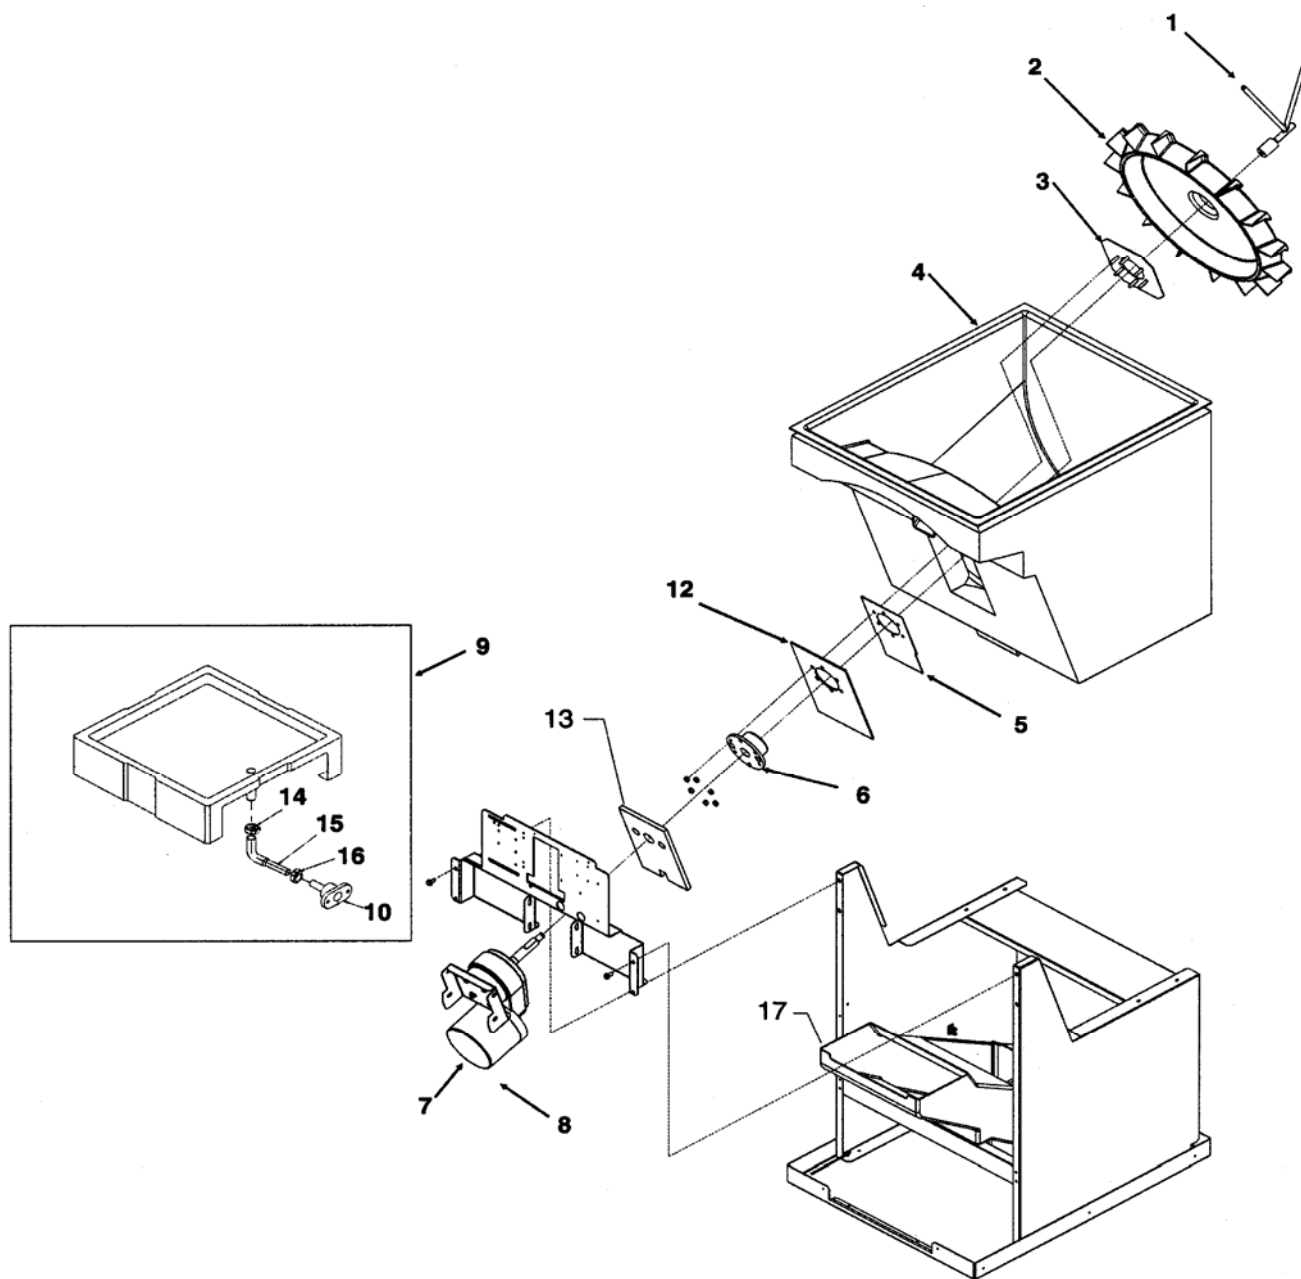

Ice-O-Matic[®]

SERVICE PARTS MANUAL HOTEL DISPENSER MODEL-CD220

Ice-O-Matic
11100 East 45th Ave
Denver, Colorado 80239
Part Number 9081304-01

Date 1/09

CD220 Hotel Dispenser Service Parts

Cabinet Parts

Item No.	Part Number	Description
1	1011339-104	Gasket (86 inches required)
2	1011339-196	Bin Cover
3	NLA	Back Panel
4	1011339-218	Right Side Panel
5	NLA	Screw
6	1011339-34	Vend Switch
7	NLA	Bottom Panel

Item No.	Part Number	Description
8	NLA	Sink Assembly
9	1011339-205	Interlock Switch
10	NLA	Top Front Panel
11	1011339-234	Left Side Panel
12	N/A	N/A
13	NLA	Brace
14	NLA	Base

CD220 Hotel Dispenser Service Parts

Sink Panel

Item No.	Part Number	Description
1	NLA	Sink and panel
2	NLA	Graphic
3	1011339-198	Grill
4	NLA	Lock and Key
5	1011339-29	Key Only
6	NLA	Ice Chute Cover
7	NLA	Ice Chute Cover
8	NLA	Ice Chute Support
9	NLA	Screw
10	NLA	Hex Nut

CD220 Hotel Dispenser Service Parts

Bin Parts

Item No.	Part Number	Description
1	1011339-199	Sweep Arm
2	1011339-144	Rotor
3	1011339-235	Plate Assembly
4	NLA	Bin
5	NLA	Gearmotor Plate
6	1011339-160	Hub, includes Bearing and Seal
6a	NLA	Bearing
6b	NLA	Seal
6c	NLA	Nut
7	1011339-155	Gear Reducer-With Motor