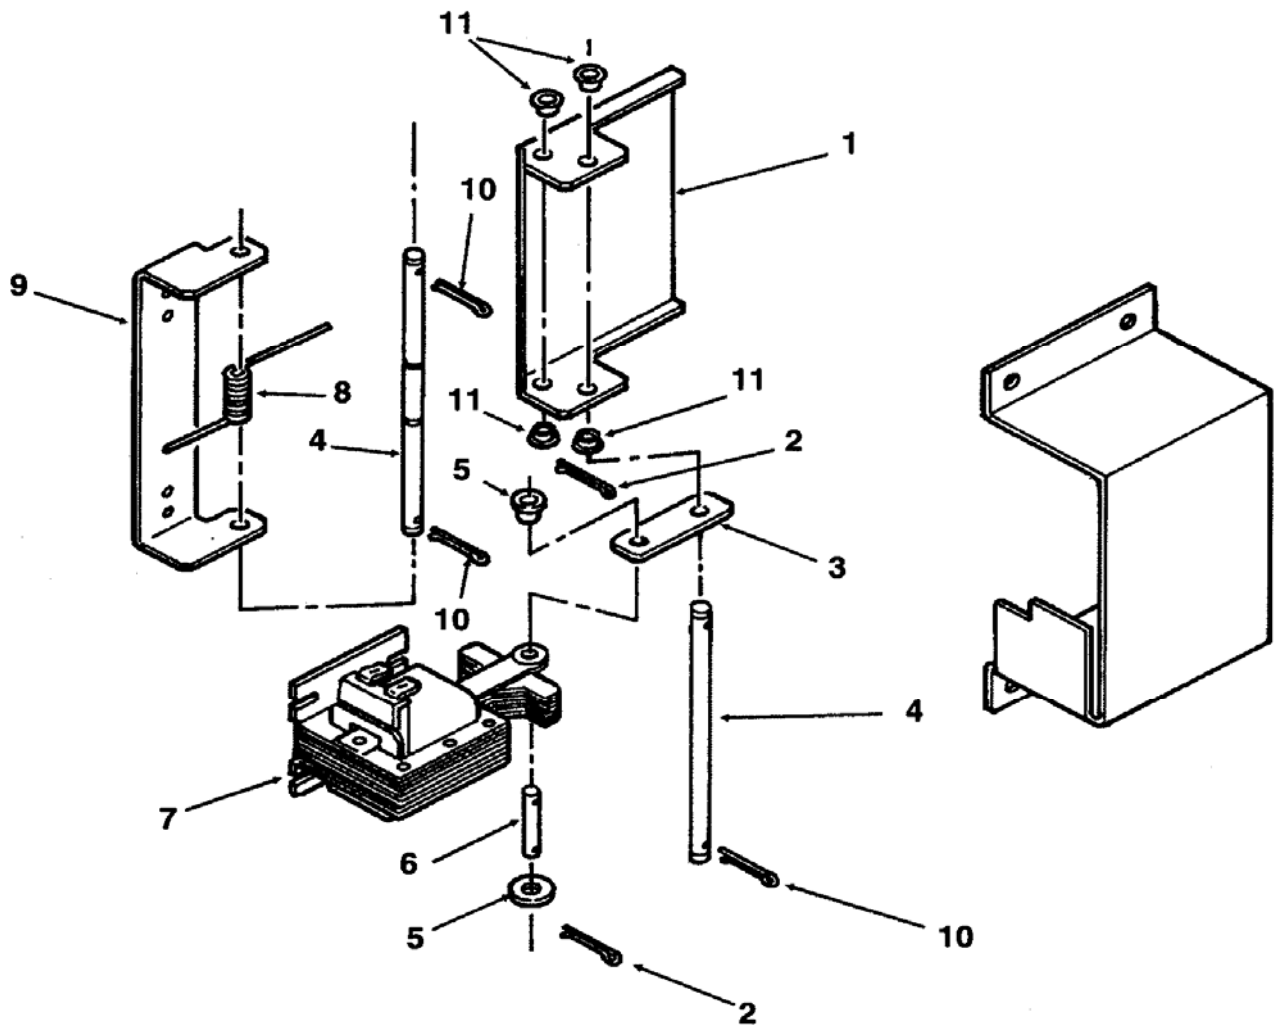

Sink Panel

Item No.	Part Number	Description
1	NLA	Sink and panel
2	NLA	Graphic
3	1011339-198	Grill
4	NLA	Lock and Key
5	1011339-29	Key Only
6	NLA	Ice Chute Cover
7	NLA	Ice Chute Cover
8	NLA	Ice Chute Support
9	NLA	Screw
10	NLA	Hex Nut

CD220 Hotel Dispenser Service Parts

Bin Parts

Item No.	Part Number	Description
1	1011339-199	Sweep Arm
2	1011339-144	Rotor
3	1011339-235	Plate Assembly
4	NLA	Bin
5	NLA	Gearmotor Plate
6	1011339-160	Hub, includes Bearing and Seal
6a	NLA	Bearing
6b	NLA	Seal
6c	NLA	Nut
7	1011339-155	Gear Reducer-With Motor

Item No.	Part Number	Description
8	NLA	Capacitor
9	NLA	Drain Pan
10	NLA	Drain Fitting
11	NLA	Leg Set (Not Shown)
12	NLA	Insulation Pad
13	NLA	Insulation Pad
14	NLA	Clamp
15	1011339-36	Tube, Pre-Formed
16	NLA	Clamp
17	NLA	Ice Spill Chute
	NLA	Drain Screen (Not Shown)

Item No.	Part Number	Description
1	NLA	Terminal Board
2	NLA	Control Relay
3	1011339-207	Timer-3 Seconds Every 2 Hours
4	NLA	Cover
5	NLA	Solenoid Cover
	NLA	Thumb Screws for Cover
6	NLA	Spout Adapter
7	NLA	Rubber Mounts
8	1011339-227	Gear Motor Bracket
9	1011339-225	Control Panel
10	NLA	Ice Chute Mount