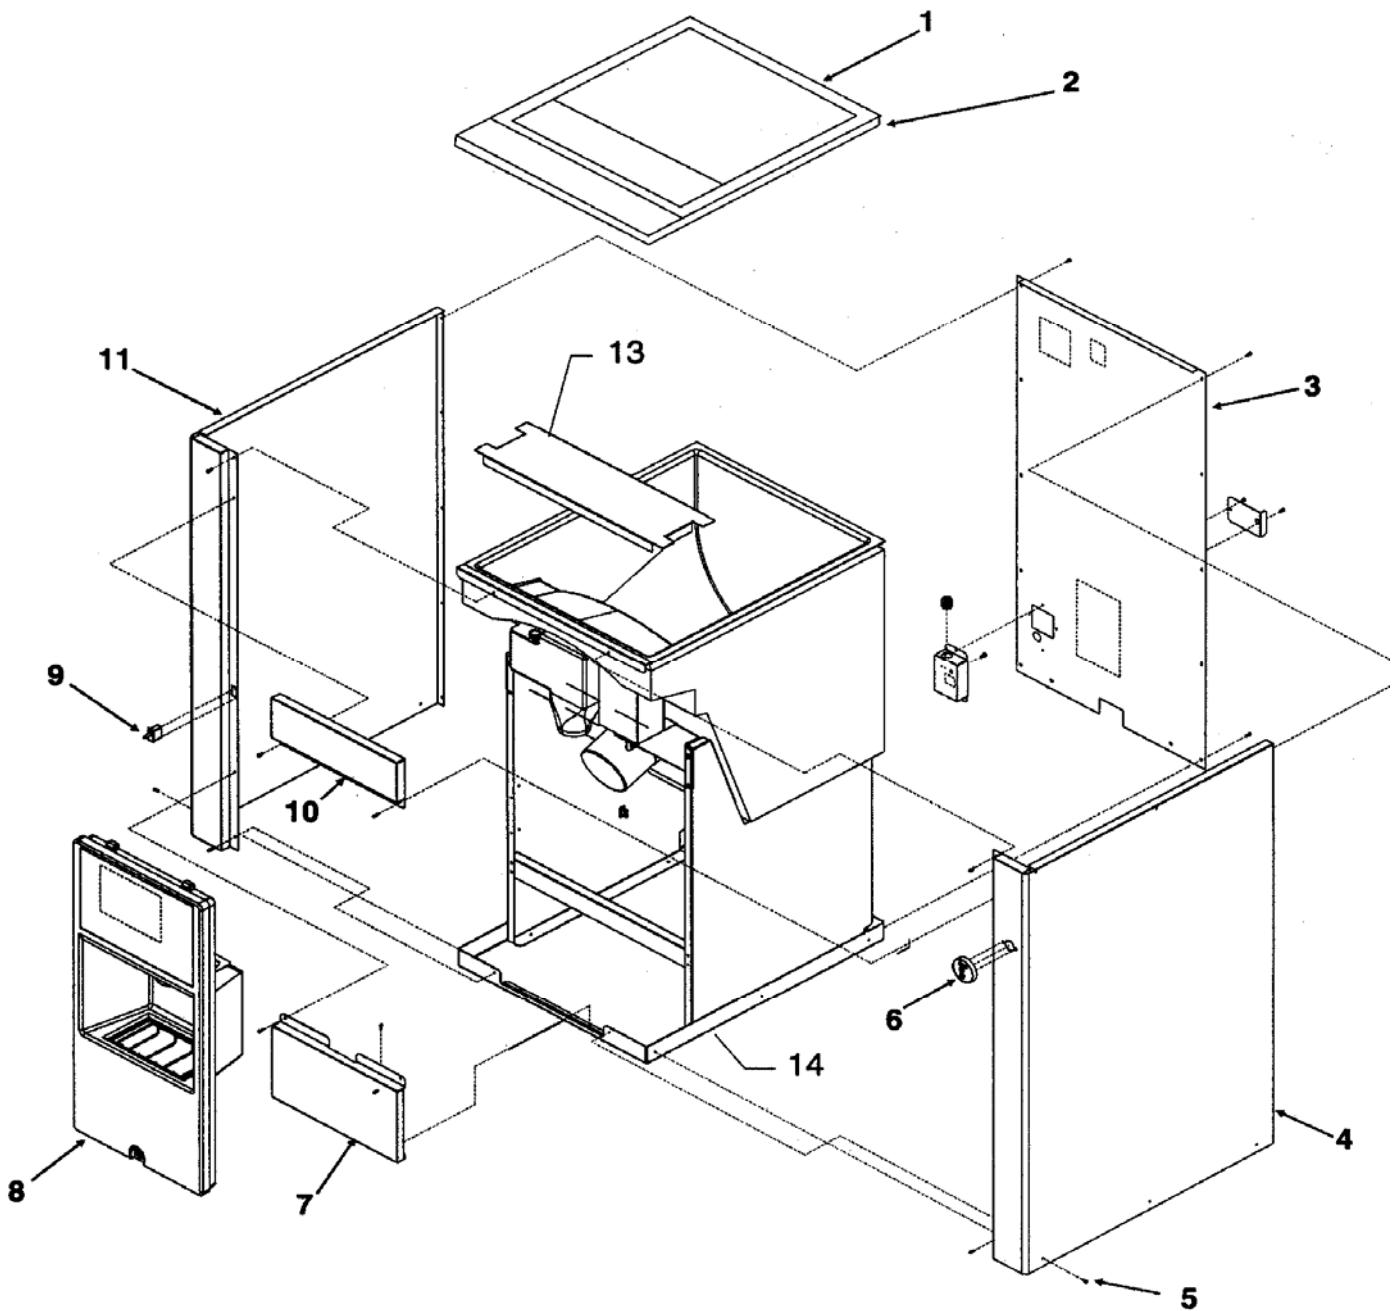

Ice-O-Matic[®]

SERVICE PARTS MANUAL HOTEL DISPENSER MODEL-CD220

Ice-O-Matic
11100 East 45th Ave
Denver, Colorado 80239
Part Number 9081304-01

Date 1/09

CD220 Hotel Dispenser Service Parts

Cabinet Parts

Item No.	Part Number	Description
1	1011339-104	Gasket (86 inches required)
2	1011339-196	Bin Cover
3	NLA	Back Panel
4	1011339-218	Right Side Panel
5	NLA	Screw
6	1011339-34	Vend Switch
7	NLA	Bottom Panel

Item No.	Part Number	Description
8	NLA	Sink Assembly
9	1011339-205	Interlock Switch
10	NLA	Top Front Panel
11	1011339-234	Left Side Panel
12	N/A	N/A
13	NLA	Brace
14	NLA	Base

CD220 Hotel Dispenser Service Parts

Sink Panel

Item No.	Part Number	Description
1	NLA	Sink and panel
2	NLA	Graphic
3	1011339-198	Grill
4	NLA	Lock and Key
5	1011339-29	Key Only
6	NLA	Ice Chute Cover
7	NLA	Ice Chute Cover
8	NLA	Ice Chute Support
9	NLA	Screw
10	NLA	Hex Nut

CD220 Hotel Dispenser Service Parts

Bin Parts

Item No.	Part Number	Description
1	1011339-199	Sweep Arm
2	1011339-144	Rotor
3	1011339-235	Plate Assembly
4	NLA	Bin
5	NLA	Gearmotor Plate
6	1011339-160	Hub, includes Bearing and Seal
6a	NLA	Bearing
6b	NLA	Seal
6c	NLA	Nut
7	1011339-155	Gear Reducer-With Motor