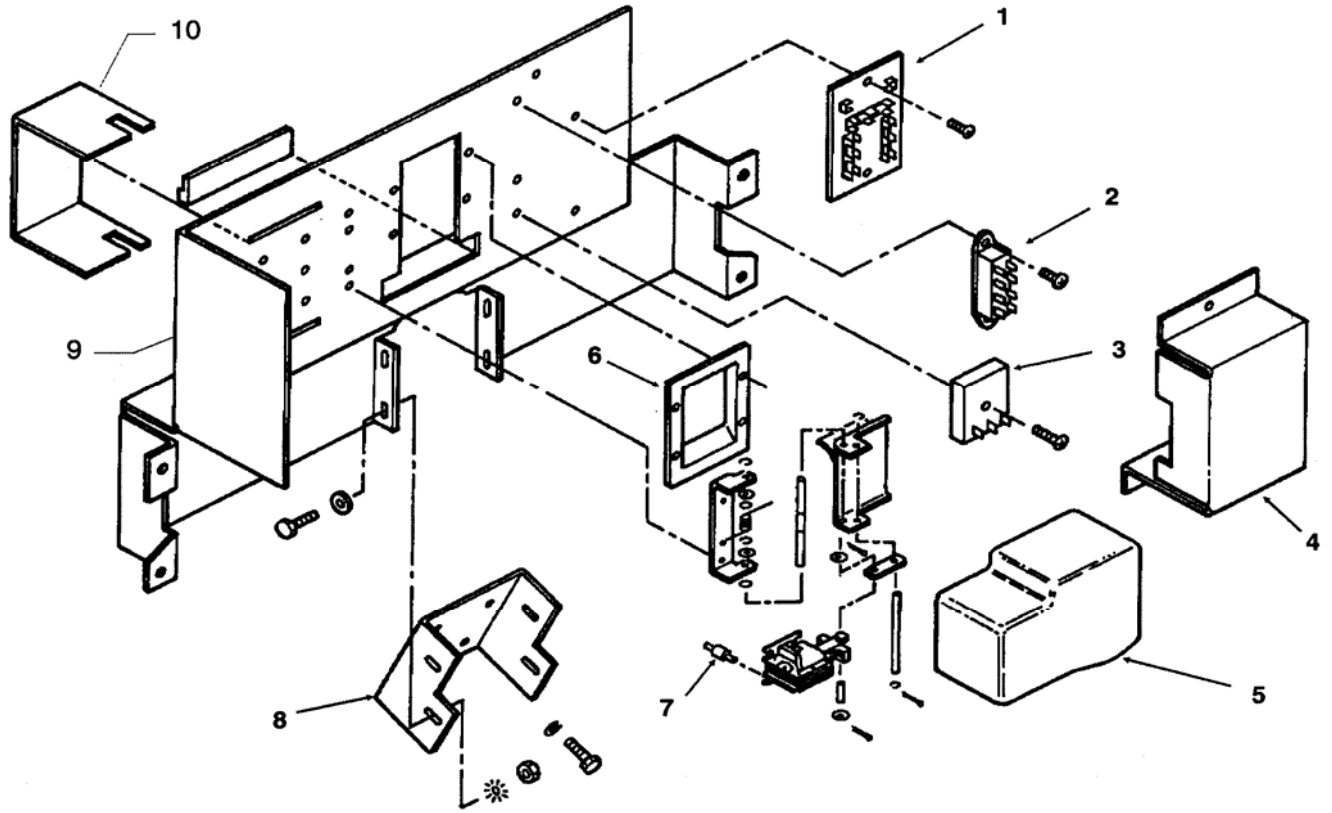

Item No.	Part Number	Description
1	NLA	Terminal Board
2	NLA	Control Relay
3	1011339-207	Timer-3 Seconds Every 2 Hours
4	NLA	Cover
5	NLA	Solenoid Cover
	NLA	Thumb Screws for Cover
6	NLA	Spout Adapter
7	NLA	Rubber Mounts
8	1011339-227	Gear Motor Bracket
9	1011339-225	Control Panel
10	NLA	Ice Chute Mount