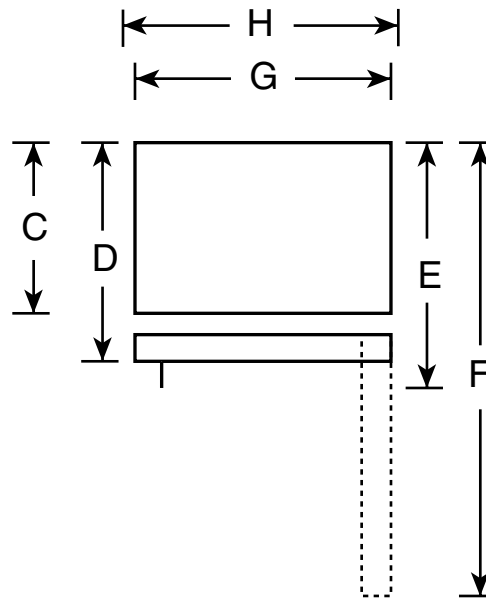

## HTS18CCS – Hotpoint® 18.2 Cu. Ft. Top-Freezer Refrigerator

Front View

Top View

|                    |  |               |
|--------------------|--|---------------|
| Overall Dimensions | Height to top of hinge (in.) <b>A</b>                    | <b>67-3/8</b> |
|                    | Height to top of case (in.) <b>B</b>                     | <b>66-7/8</b> |
|                    | Height to mid-freezer (in.)                              | <b>57</b>     |
|                    | Case depth without door (in.) <b>C</b>                   | <b>26-3/4</b> |
|                    | Case depth less door handle (in.) <b>D</b>               | <b>30-1/2</b> |
|                    | Case depth with door handle (in.) <b>E</b>               | <b>32-3/8</b> |
|                    | Depth with fresh food door open 90° (in.) <b>F</b>       | <b>56-3/8</b> |
|                    | Width (in.) <b>G</b>                                     | <b>28</b>     |
| Air Clearances     | Width with door open 90° with door handle (in.) <b>H</b> | <b>30-3/4</b> |
|                    | Each side (in.)  | <b>3/4</b>    |
|                    | Top (in.)  | <b>1</b>      |
|                    | Back (in.)   | <b>1</b>      |

**Note:** Before installing, consult installation instructions packed with product for current dimensional data.

**Note: All Top-Freezer No-Frost Right-Hand Refrigerator Doors:** As you face the front of the refrigerator, the handle is on your left and the hinges are on your right.

**All Top-Freezer No-Frost Left-Hand Refrigerator Doors:** As you face the front of the refrigerator, the handle is on your right and the hinges are on your left.

## HTS18CCS – Hotpoint® 18.2 Cu. Ft. Top-Freezer Refrigerator