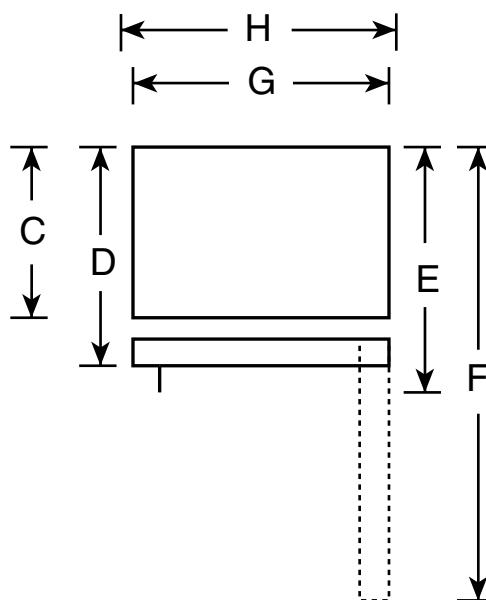

HOTPOINT®

HTS17CBT – Hotpoint® 16.6 Cu. Ft. Top-Freezer Refrigerator

Front View

Top View

Overall Dimensions	Height to top of hinge (in.) A	64-3/4
	Height to top of case (in.) B	64-1/4
	Height to mid-freezer (in.)	54-3/8
	Case depth without door (in.) C	25-7/8
	Case depth less door handle (in.) D	29-1/8
	Case depth with door handle (in.) E	31
	Depth with fresh food door open 90° (in.) F	54-7/8
	Width (in.) G	28
Air Clearances	Width with door open 90° with door handle (in.) H	30-1/2
	Each side (in.)	3/4
	Top (in.)	1
	Back (in.)	1

Note: Before installing, consult installation instructions packed with product for current dimensional data.

Note: All Top-Freezer No-Frost Right-Hand Refrigerator Doors: As you face the front of the refrigerator, the handle is on your left and the hinges are on your right.

All Top-Freezer No-Frost Left-Hand Refrigerator Doors: As you face the front of the refrigerator, the handle is on your right and the hinges are on your left.

Total volume and shelf area are calculated by the Association of Home Appliance Manufacturers' standards.

Listed by Underwriters Laboratories

HTS17CBT – Hotpoint® 16.6 Cu. Ft. Top-Freezer Refrigerator

Features and Benefits

- Upfront temperature controls - Easy-to-use controls are located in an easy-to-reach position
- Adjustable wire shelves - Flexible shelving options can be arranged to handle a variety of foods
- Fixed gallon door shelves - Provides the ideal space for storing gallon containers in the door
- Crisper drawers - Provides the ideal environment for storing your fruits and vegetables
- Deluxe quiet design - Designed to reduce unnecessary sounds in the kitchen
- NeverClean™ condenser - Encased coils take the dirty work out of maintaining your refrigerator
- Model HTS17CBTWW – White
- Model HTS17CBTCC – Bisque