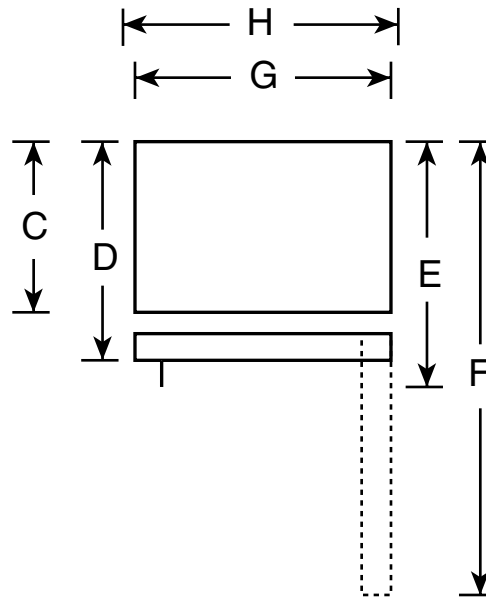

## HTS18CBS – Hotpoint® 18.2 Cu. Ft. Top-Freezer Refrigerator

Front View

Top View

Overall Dimensions	Height to top of hinge (in.) <b>A</b>	<b>67-3/8</b>
	Height to top of case (in.) <b>B</b>	<b>66-7/8</b>
	Height to mid-freezer (in.)	<b>57</b>
	Case depth without door (in.) <b>C</b>	<b>26-3/4</b>
	Case depth less door handle (in.) <b>D</b>	<b>30-1/2</b>
	Case depth with door handle (in.) <b>E</b>	<b>32-3/8</b>
	Depth with fresh food door open 90° (in.) <b>F</b>	<b>56-3/8</b>
	Width (in.) <b>G</b>	<b>28</b>
Air Clearances	Width with door open 90° with door handle (in.) <b>H</b>	<b>30-3/4</b>
	Each side (in.)	<b>3/4</b>
	Top (in.)	<b>1</b>
	Back (in.)	<b>1</b>

**Note:** Before installing, consult installation instructions packed with product for current dimensional data.

**Note: All Top-Freezer No-Frost Right-Hand Refrigerator Doors:** As you face the front of the refrigerator, the handle is on your left and the hinges are on your right.

**All Top-Freezer No-Frost Left-Hand Refrigerator Doors:** As you face the front of the refrigerator, the handle is on your right and the hinges are on your left.

## HTS18CBS – Hotpoint® 18.2 Cu. Ft. Top-Freezer Refrigerator