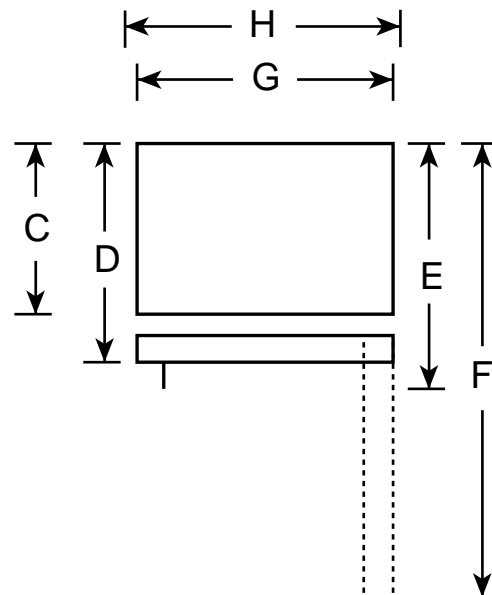

HOTPOINT

CTX18LYZ—Top-Mount No-Frost Refrigerator

Front View

Top View

Overall Dimensions	Height with hinge (in.) A	67-1/4
	Height without hinge (in.) B	66-3/4
	Depth without Doors (in.) C	26-1/2
	Depth with Doors (in.) D	30
	Depth plus Handle with Doors Closed (in.) E	31-1/2
	Depth with Doors open 90° (in.) F	55-7/8
	Width with Doors Closed (in.) G	28
	Width with Doors open 90° Less Door Handles (in.) H	30-1/2
Air Clearances	Each side (in.)	3/4
	Top (in.)	1
	Back (in.)	1

Note: Before installing, consult installation instructions packed with product for current dimensional data.

For answers to your Monogram®, GE Profile™, GE, Hotpoint and RCA appliance questions, call GE Answer Center® service, 800.626.2000.

Total volume and shelf area are calculated by the Association of Home Appliance Manufacturers' standards.

Listed by Underwriters Laboratories

HOTPOINT

CTX18LYZ—Top-Mount No-Frost Refrigerator

Features and Benefits

- 17.6 cu. ft. Capacity (Fresh Food 13.6 cu. ft., Freezer 4.0 cu. ft.)
- 3 Adjustable Full-Width Wire Everwhite Shelves
- 2 Fresh Food Door Shelves
- 2 Freezer Door Shelves
- Equipped For Automatic Icemaker
- Textured Steel Case and Door
- Color-Matched Recessed Handles
- Available In White and Almond