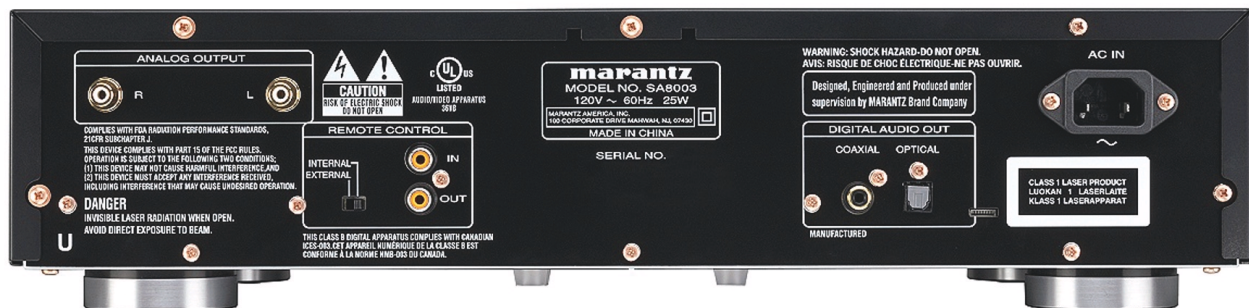

SA8003

Stereo SA-CD / CD Player

FEATURES	
Disc Capacity	1
Playback Formats	Disc: SA-CD(Stereo), CD, CD-R/RW(CD-DAMP3/WMA), USB: MP3/WMA/WAV/AAC
HDAM	• SA2
Current Feedback Analog Stage	-
Power Transformer	Double-shielded large capacity Toroidal power transformer
Zero-Impedance Plate	•
Double Layered Bottom Plates	•
Audio DAC	Cirrus Logic CS4398
Display On/Off	•
Selectable Filters	-
SA-CD/CD Text	-
IN/OUTPUTS	
AUDIO	
Analog L&R Out	Unbalanced: 1 (Gold Plated Machined Brass)
Headphone Out	1 (with Level)
Digital Out	Coax: 1, Opt: 1
Digital In	-
Other In/Out	-
OTHER	
External Control	-
D-Bus Remote (RC-5) In/Out	1/1
SPECIFICATIONS	
SACD	
Format	1-Bit DSD
Sampling Frequency	2.8224MHz
Dynamic Range	112dB
Frequency Response	2Hz - 50kHz
THD	0.0020% (1kHz)
CD AUDIO	
Format	16-Bit Linear PCM
Sampling Frequency	44.1kHz
Dynamic Range	100dB
Frequency Response	2Hz - 20kHz (-3dB)
THD	0.0020% (1kHz)
GENERAL	
Color	Black
Front Panel	Aluminum/Glass-reinforced resin
Remote Control	Device Remote with Marantz Amp. Basic Control Function
Power Requirement	AC 120V 60Hz
Power Consumption	25W (Standby: 0.5W)
Dimensions W x H x D (Inches)	17-5/16" x 4-5/16" x 13-9/16"
Weight (lbs)	17.2

marantz®

LIFE AMPLIFIED™

*All specifications, dimensions and weights are subject to change without notice.
D&M Holdings, Marantz, Marantz America, Inc. or any of its subsidiaries will not assume any liability for errors in this spec sheet which may result in consequential errors being made by retail dealers, designers, custom installers, cabinet makers or end users, etc based upon information contained within this document.

©2008 Marantz America, Inc. • www.marantz.com