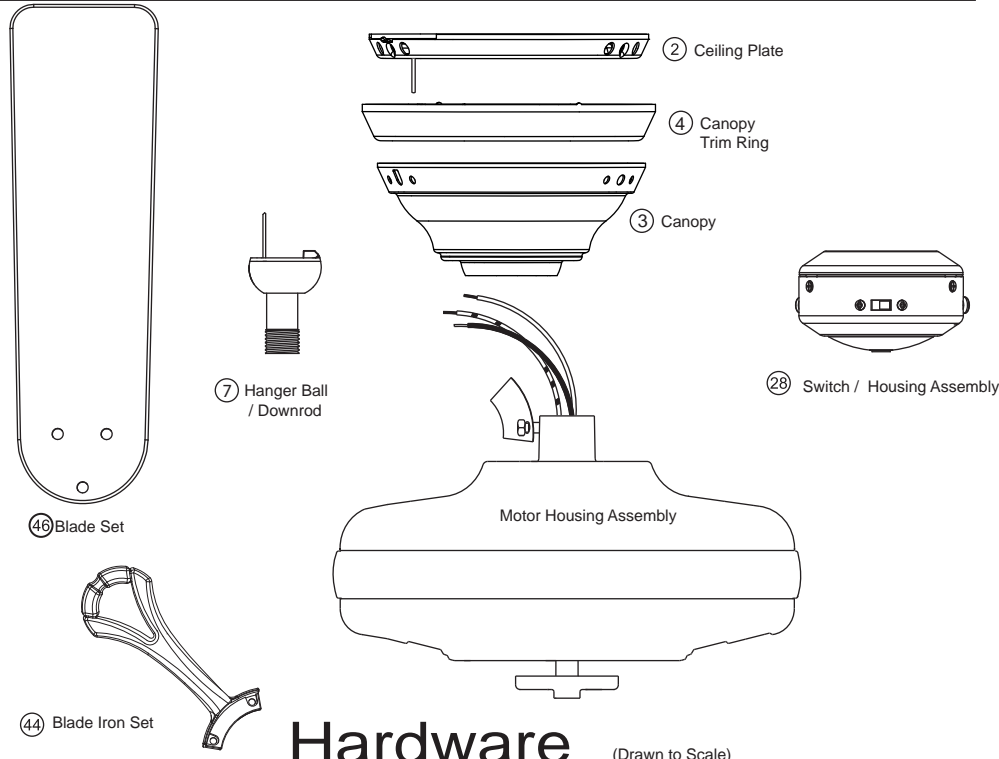

Fan Parts (Not Drawn to Scale)