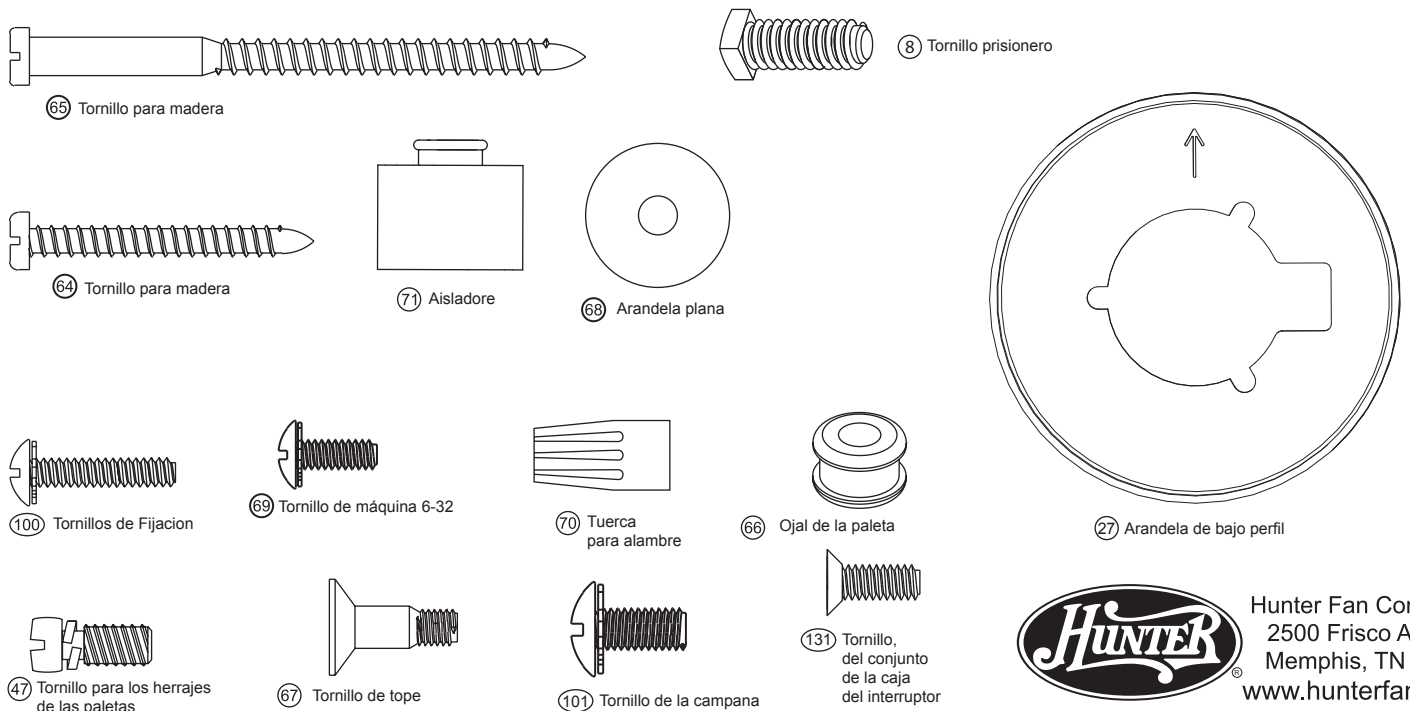

Materiales (dibujados a escala)