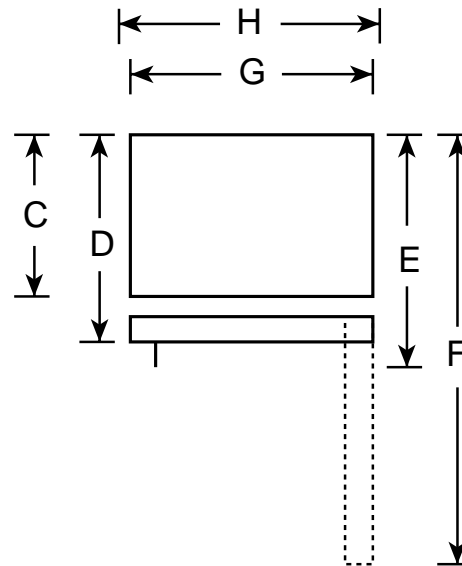

GE Appliances

TBX16SABWW—"S" Series Top-Mount No-Frost Refrigerator

Dimensions (in inches)

Front View

Top View

Overall Dimensions	Height with hinge (in.) A	67-1/4
	Height without hinge (in.) B	66-3/4
	Depth without Doors (in.) C	26-1/2
	Depth with Doors (in.) D	29-1/8
	Depth plus Handle with Doors Closed (in.) E	30-7/8
	Depth with Doors open 90° (in.) F	54-3/4
	Width with Doors Closed (in.) G	28
	Width with Doors open 90° (in.) H	30-1/8
Air Clearances	Each side (in.)	3/4
	Top (in.)	1
	Back (in.)	1

For answers to your Monogram®,
 GE Profile Performance Series™,
 GE Profile™ or GE appliance questions, call
 GE Answer Center® service, 800.626.2000.

Total volume and shelf area are calculated by the Association of Home Appliance Manufacturers' standards.

Listed by Underwriters Laboratories

GE Appliances

TBX16SABWW—"S" Series Top-Mount No-Frost Refrigerator

Features and Benefits

- 16.4 cu. ft. Capacity (Fresh Food 12.58 cu. ft. / Freezer 3.86 cu. ft.)
- 2 Classic White Fruit/Vegetable Crispers
- 2 Full-Width (Adjustable) Wire Everwhite Fresh Food Cabinet Shelves
- 2 Fixed Fresh Food Door Shelves with Tall Bottle Storage
- Dairy Compartment
- 2 Freezer Door Shelves
- Equipped for Optional Automatic Icemaker
- Ice Tray Shelf with 2 Ice 'N Easy Trays
- Color-Matched Deluxe Door Handles
- Model TBX16SABWW—White on White
- Model TBX16SABAA—Almond on Almond