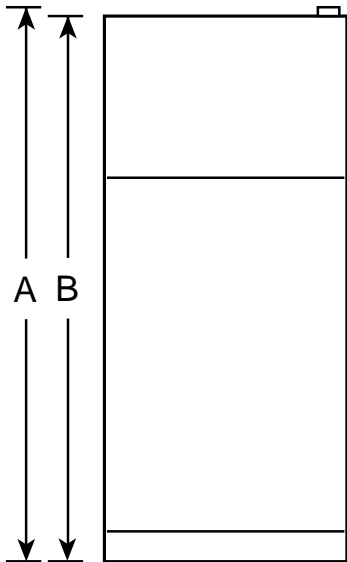

GE Appliances

TBX16SABWW—"S" Series Top-Mount No-Frost Refrigerator

Dimensions (in inches)

Front View

Top View

Overall Dimensions	Height with hinge (in.) A	67-1/4
	Height without hinge (in.) B	66-3/4
	Depth without Doors (in.) C	26-1/2
	Depth with Doors (in.) D	29-1/8
	Depth plus Handle with Doors Closed (in.) E	30-7/8
	Depth with Doors open 90° (in.) F	54-3/4
	Width with Doors Closed (in.) G	28
	Width with Doors open 90° (in.) H	30-1/8
Air Clearances	Each side (in.)	3/4
	Top (in.)	1
	Back (in.)	1

Listed by Underwriters Laboratories

GE Appliances

TBX16SABWW—"S" Series Top-Mount No-Frost Refrigerator

Features and Benefits

- 16.4 cu. ft. Capacity (Fresh Food 12.58 cu. ft. / Freezer 3.86 cu. ft.)
- 2 Classic White Fruit/Vegetable Crispers
- 2 Full-Width (Adjustable) Wire Everwhite Fresh Food Cabinet Shelves
- 2 Fixed Fresh Food Door Shelves with Tall Bottle Storage
- Dairy Compartment
- 2 Freezer Door Shelves
- Equipped for Optional Automatic Icemaker
- Ice Tray Shelf with 2 Ice 'N Easy Trays
- Color-Matched Deluxe Door Handles
- Model TBX16SABWW—White on White
- Model TBX16SABAA—Almond on Almond