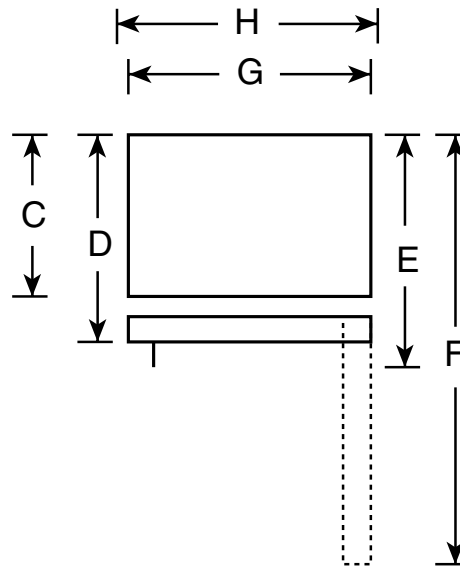

GE Appliances

TBX18HACWW—GE 17.6 Cu. Ft. Top-Freezer Refrigerator

Dimensions (in inches)

Front View

Top View

Overall Dimensions	Height with hinge (in.) A	67-3/8
	Height without hinge (in.) B	66-7/8
	Depth without Doors (in.) C	26-1/4
	Depth with Doors (in.) D	30
	Depth plus Handle with Doors Closed (in.) E	31-7/8
	Depth with Doors open 90° (in.) F	55-7/8
	Width with Doors Closed (in.) G	28
	Width with Doors open 90° (in.) H	28-7/8
Air Clearances	Each side (in.)	3/4
	Top (in.)	1
	Back (in.)	1

For answers to your Monogram,[®]
 GE Profile Performance Series,[™]
 GE Profile[™] or GE appliance questions, call
 GE Answer Center[®] service, 800.626.2000.

Total volume and shelf area are calculated by the Association of Home Appliance Manufacturers' standards.

Listed by Underwriters Laboratories

EnergySmart

GE Appliances

TBX18HACWW—GE 17.6 Cu. Ft. Top-Freezer Refrigerator

Features and Benefits

- 17.6 cu. ft. Capacity (Fresh Food 13.6 cu. ft. / Freezer 4.0 cu. ft.)
- 2 Clear Vegetable/Fruit Crispers
- Snack Pan
- 3 Adjustable Wire Everwhite Fresh Food Cabinet Shelves (2 Split, 1 Full-Width)
- Dairy Compartment
- Utility Bin
- 1 Wire Everwhite Freezer Compartment Step Shelf
- 2 Fixed Freezer Door Shelves
- Equipped for Optional Automatic Icemaker
- 2 Ice 'N Easy Trays
- Color-Matched Deluxe Door Handles
- Model TBX18HACWW—White on White
- Model TBX18HACAA—Almond on Almond