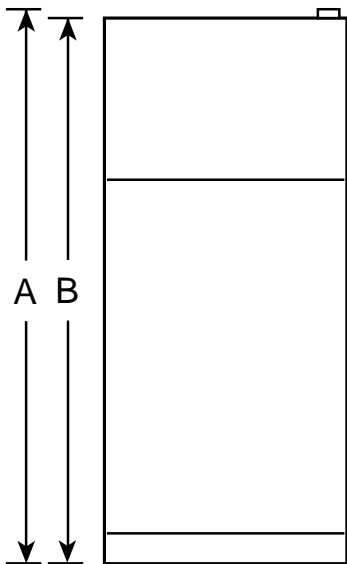

GE Appliances

TBX16SYBWW—"S" Series Top-Mount No-Frost Refrigerator

Dimensions (in inches)

Front View

Top View

| | | |
|--------------------|---------------------------------------------|--------|
| Overall Dimensions | Height with hinge (in.) A | 67-1/4 |
| | Height without hinge (in.) B | 66-3/4 |
| | Depth without Doors (in.) C | 26-1/2 |
| | Depth with Doors (in.) D | 29-1/8 |
| | Depth plus Handle with Doors Closed (in.) E | 29-1/8 |
| | Depth with Doors open 90° (in.) F | 54-3/4 |
| | Width with Doors Closed (in.) G | 28 |
| | Width with Doors open 90° (in.) H | 29-3/4 |
| Air Clearances | Each side (in.) | 3/4 |
| | Top (in.) | 1 |
| | Back (in.) | 1 |

Listed by Underwriters Laboratories

GE Appliances

TBX16SYBWW—"S" Series Top-Mount No-Frost Refrigerator

Features and Benefits

- 16.4 cu. ft. Capacity (Fresh Food 12.58 cu. ft. / Freezer 3.86 cu. ft.)
- 2 Classic White Fruit/Vegetable Crispers
- 2 Full-Width (Adjustable) Wire Everwhite Fresh Food Cabinet Shelves
- 2 Fixed Fresh Food Door Shelves with Tall Bottle Storage
- Dairy Compartment
- 2 Freezer Door Shelves
- Equipped for Optional Automatic Icemaker
- Ice Tray Shelf with 2 Ice 'N Easy Trays
- Color-Matched Recessed Door Handles
- Model TBX16SYBWW—White on White
- Model TBX16SYBAA—Almond on Almond