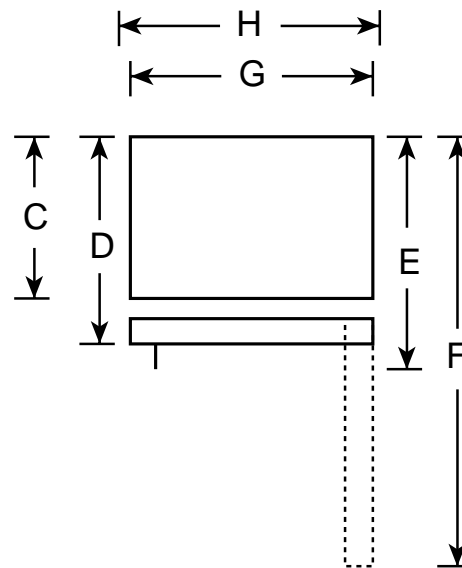

GE Appliances

TBX16SYBWW—"S" Series Top-Mount No-Frost Refrigerator

Dimensions (in inches)

Front View

Top View

| | | |
|--------------------|---------------------------------------------|--------|
| Overall Dimensions | Height with hinge (in.) A | 67-1/4 |
| | Height without hinge (in.) B | 66-3/4 |
| | Depth without Doors (in.) C | 26-1/2 |
| | Depth with Doors (in.) D | 29-1/8 |
| | Depth plus Handle with Doors Closed (in.) E | 29-1/8 |
| | Depth with Doors open 90° (in.) F | 54-3/4 |
| | Width with Doors Closed (in.) G | 28 |
| | Width with Doors open 90° (in.) H | 29-3/4 |
| Air Clearances | Each side (in.) | 3/4 |
| | Top (in.) | 1 |
| | Back (in.) | 1 |

For answers to your Monogram®GE Profile Performance Series™ GE Profile™ and GE appliance questions, call GE Answer Center® service, 800.626.2000.

Total volume and shelf area are calculated by the Association of Home Appliance Manufacturers' standards.

Listed by Underwriters Laboratories

GE Appliances

TBX16SYBWW—"S" Series Top-Mount No-Frost Refrigerator

Features and Benefits

- 16.4 cu. ft. Capacity (Fresh Food 12.58 cu. ft. / Freezer 3.86 cu. ft.)
- 2 Classic White Fruit/Vegetable Crispers
- 2 Full-Width (Adjustable) Wire Everwhite Fresh Food Cabinet Shelves
- 2 Fixed Fresh Food Door Shelves with Tall Bottle Storage
- Dairy Compartment
- 2 Freezer Door Shelves
- Equipped for Optional Automatic Icemaker
- Ice Tray Shelf with 2 Ice 'N Easy Trays
- Color-Matched Recessed Door Handles
- Model TBX16SYBWW—White on White
- Model TBX16SYBAA—Almond on Almond