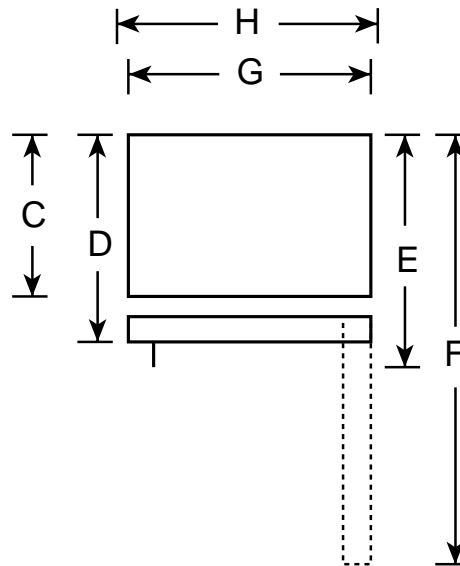

## TBX16SSBWW - GE "S" Series 15.6 Cu. Ft. Top-Mount No-Frost Refrigerator

Dimensions (in inches)

Front View

Top View

Overall Dimensions	Height with hinge (in.) A	64-1/2
	Height without hinge (in.) B	64
	Depth without Doors (in.) C	26
	Depth with Doors (in.) D	28
	Depth plus Handle with Doors Closed (in.) E	29- 9/16
	Depth with Doors open 90° (in.) F	54-1/2
	Width with Doors Closed (in.) G	28
	Width with Doors open 90° (in.) H	29-3/4
Air Clearances	Each side (in.)	3/4
	Top (in.)	1
	Back (in.)	1

### Features and Benefits

- 15.6 cu. ft. Capacity (Fresh Food 11.69 cu. ft. / Freezer 3.86 cu. ft.)
- Classic White Fruit/Vegetable Crispers
- 2 Adjustable, Full-Width Wire Everwhite Fresh Food Cabinet Shelves
- 2 Fresh Food Door Shelves with Tall Bottle Storage
- Dairy Compartment
- 2 Freezer Door Shelves
- Equipped for Optional Automatic Icemaker
- Ice Tray Shelf with 2 Ice 'N Easy Trays
- Color-Matched Deluxe Door Handles
- TBX16SSBWW - White on white
- TBX16SSBAA - Almond on almond