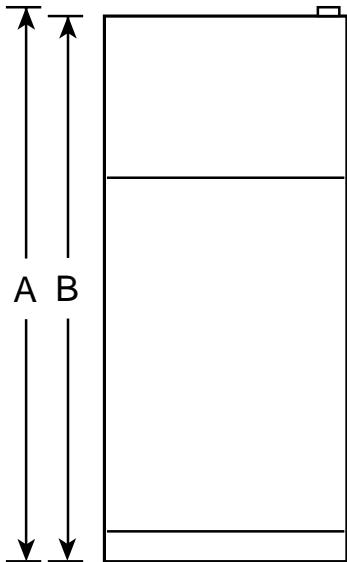

## TBX16SSBWW - GE "S" Series 15.6 Cu. Ft. Top-Mount No-Frost Refrigerator

Dimensions (in inches)

Front View

Top View

Overall Dimensions	Height with hinge (in.) A	64-1/2
	Height without hinge (in.) B	64
	Depth without Doors (in.) C	26
	Depth with Doors (in.) D	28
	Depth plus Handle with Doors Closed (in.) E	29- 9/16
	Depth with Doors open 90° (in.) F	54-1/2
	Width with Doors Closed (in.) G	28
	Width with Doors open 90° (in.) H	29-3/4
Air Clearances	Each side (in.)	3/4
	Top (in.)	1
	Back (in.)	1

### Features and Benefits

- 15.6 cu. ft. Capacity (Fresh Food 11.69 cu. ft. / Freezer 3.86 cu. ft.)
- Classic White Fruit/Vegetable Crispers
- 2 Adjustable, Full-Width Wire Everwhite Fresh Food Cabinet Shelves
- 2 Fresh Food Door Shelves with Tall Bottle Storage
- Dairy Compartment
- 2 Freezer Door Shelves
- Equipped for Optional Automatic Icemaker
- Ice Tray Shelf with 2 Ice 'N Easy Trays
- Color-Matched Deluxe Door Handles
- TBX16SSBWW - White on white
- TBX16SSBAA - Almond on almond