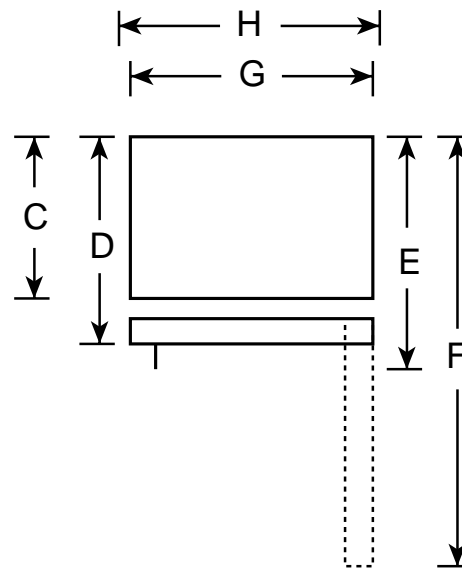

## TBX16RICWW—GE 15.6 Cu. Ft. Top Freezer Refrigerator with Icemaker

Dimensions (in inches)

Front View

Top View

Overall Dimensions	Height with hinge (in.) A	64-1/2
	Height without hinge (in.) B	64
	Depth without Doors (in.) C	26
	Depth with Doors (in.) D	28
	Depth plus Handle with Doors Closed (in.) E	29-9/16
	Depth with Doors open 90° (in.) F	54-1/2
	Width with Doors Closed (in.) G	28
	Width with Doors open 90° (in.) H	29-3/4
Air Clearances	Each side (in.)	3/4
	Top (in.)	1
	Back (in.)	1

### Features and Benefits

- 15.6 cu. ft. Capacity (Fresh Food 11.69 cu. ft. / Freezer 3.86 cu. ft.)
- Factory - Installed Automatic Icemaker
- 2 Vegetable/Fruit Crispers
- 2 Full-Width Wire Everwhite Fresh Food Cabinet Shelves
- 2 Fixed Fresh Food Door Shelves with Tall Bottle Storage
- Dairy Compartment
- Color-Matched Deluxe Door Handles
- Model TBX16RICWW—White on White
- Model TBX16RICAA—Almond on Almond