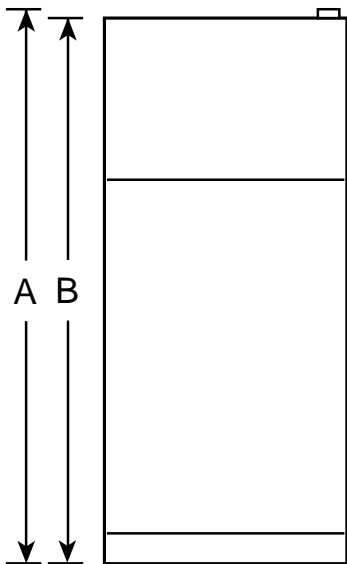

GE Appliances

TBX14SABWW—"S" Series Top-Mount No-Frost Refrigerator

Dimensions (in inches)

Front View

Top View

Overall Dimensions	Height with hinge (in.) A	61-1/2
	Height without hinge (in.) B	61
	Depth without Doors (in.) C	26
	Depth with Doors (in.) D	28
	Depth plus Handle with Doors Closed (in.) E	29-9/16
	Depth with Doors open 90° (in.) F	54-1/2
	Width with Doors Closed (in.) G	28
	Width with Doors open 90° (in.) H	29-3/4
Air Clearances	Each side (in.)	3/4
	Top (in.)	1
	Back (in.)	1

Listed by Underwriters Laboratories

GE Appliances

TBX14SABWW—"S" Series Top-Mount No-Frost Refrigerator

Features and Benefits

- 14.4 cu. ft. Capacity (Fresh Food 10.58 cu. ft. / Freezer 3.86 cu. ft.)
- 2 Classic White Fruit/Vegetable Crispers
- 2 Full-Width (Adjustable) Wire Everwhite Fresh Food Cabinet Shelves
- 2 Fixed Fresh Food Door Shelves with Tall Bottle Storage
- Dairy Compartment
- 2 Freezer Door Shelves
- Equipped for Optional Automatic Icemaker
- Ice Tray Shelf with 2 Ice 'N Easy Trays
- Color-Matched Deluxe Door Handles
- Model TBX14SABWW—White on White
- Model TBX14SABAA—Almond on Almond