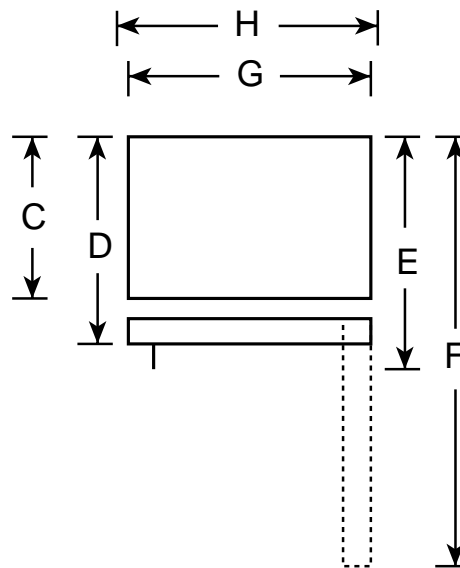

GE Appliances

TBX14SABWW—"S" Series Top-Mount No-Frost Refrigerator

Dimensions (in inches)

Front View

Top View

Overall Dimensions	Height with hinge (in.) A	61-1/2
	Height without hinge (in.) B	61
	Depth without Doors (in.) C	26
	Depth with Doors (in.) D	28
	Depth plus Handle with Doors Closed (in.) E	29-9/16
	Depth with Doors open 90° (in.) F	54-1/2
	Width with Doors Closed (in.) G	28
	Width with Doors open 90° (in.) H	29-3/4
Air Clearances	Each side (in.)	3/4
	Top (in.)	1
	Back (in.)	1

For answers to your Monogram®GE Profile Performance Series™ GE Profile™ and GE appliance questions, call GE Answer Center® service, 800.626.2000.

Total volume and shelf area are calculated by the Association of Home Appliance Manufacturers' standards.

Listed by Underwriters Laboratories

GE Appliances

TBX14SABWW—"S" Series Top-Mount No-Frost Refrigerator

Features and Benefits

- 14.4 cu. ft. Capacity (Fresh Food 10.58 cu. ft. / Freezer 3.86 cu. ft.)
- 2 Classic White Fruit/Vegetable Crispers
- 2 Full-Width (Adjustable) Wire Everwhite Fresh Food Cabinet Shelves
- 2 Fixed Fresh Food Door Shelves with Tall Bottle Storage
- Dairy Compartment
- 2 Freezer Door Shelves
- Equipped for Optional Automatic Icemaker
- Ice Tray Shelf with 2 Ice 'N Easy Trays
- Color-Matched Deluxe Door Handles
- Model TBX14SABWW—White on White
- Model TBX14SABAA—Almond on Almond