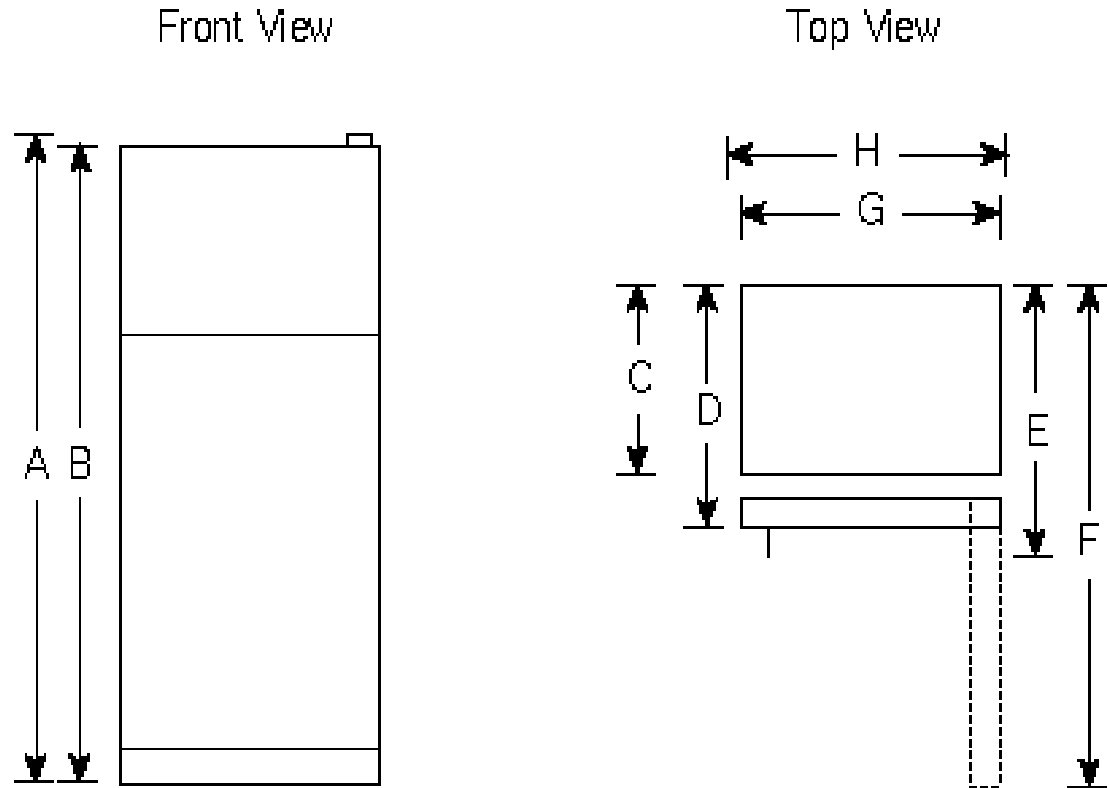

## GE Profile™ 24.6 Cu. Ft. Stainless Top-Freezer Refrigerator with Internal Water Dispenser

### Dimensions and Installation Information (in inches)

Overall Dimensions	Height to top of hinge (in.) <b>A</b>	<b>68-5/8</b>
	Height to top of case (in.) <b>B</b>	<b>67-7/8</b>
	Case depth without door (in.) <b>C†</b>	<b>27-5/8</b>
	Case depth less door handle (in.) <b>D†</b>	<b>31-5/8</b>
	Case depth with door handle (in.) <b>E†</b>	<b>33-5/8</b>
	Depth with fresh food door open 90° (in.) <b>F†</b>	<b>66</b>
	Width (in.) <b>G</b>	<b>35-7/8</b>
	Width with door open 90° inc. door handle (in.) <b>H</b>	<b>38</b>
Air Clearances	Each side (in.)	<b>1/8</b>
	Top (in.)	<b>1</b>
	Back (in.)	<b>1</b>