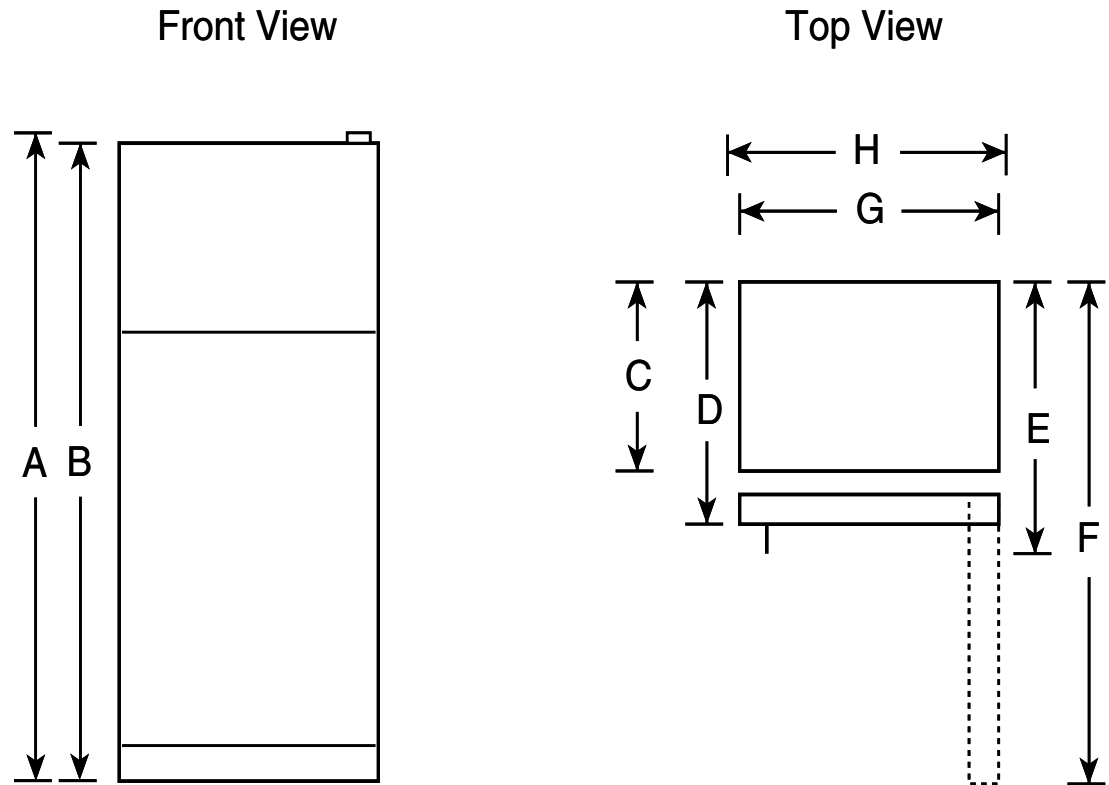

PTS25LHS

GE Profile™ ENERGY STAR® 24.6 Cu. Ft. Top-Freezer Refrigerator with Internal Water Dispenser

Dimensions and Installation Information (in inches)

Overall Dimensions	Height to top of hinge (in.) A	68-5/8
	Height to top of case (in.) B	67-7/8
	Case depth without door (in.) C†	27-5/8
	Case depth less door handle (in.) D†	31-5/8
	Case depth with door handle (in.) E†	33-5/8
	Depth with fresh food door open 90° (in.) F†	66
	Width (in.) G	35-7/8
	Width with door open 90° inc. door handle (in.) H	38
Air Clearances	Each side (in.)	1/8
	Top (in.)	1
	Back (in.)	1

For answers to your Monogram,® GE Profile™ or GE® appliance questions, visit our website at ge.com or call GE Answer Center® service, 800.626.2000.

Specification Revised 1/07

210518

PTS25LHS

GE Profile™ 24.6 Cu. Ft. Top-Freezer Refrigerator with Internal Water Dispenser