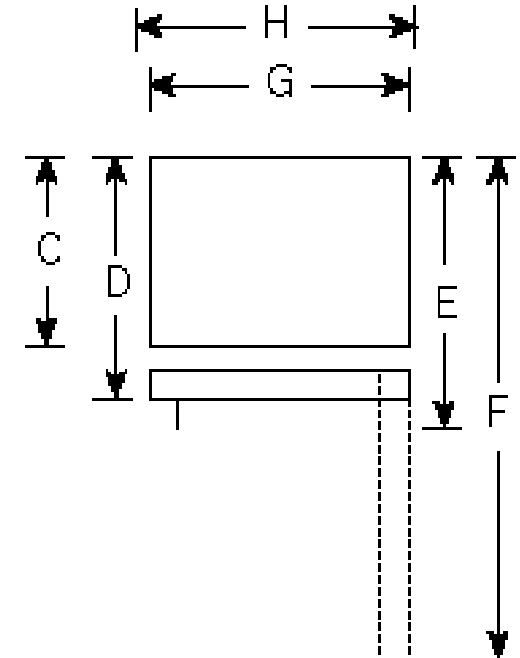

PTS22LHS

GE Profile™ 21.7 Cu. Ft. Top-Freezer Refrigerator with Internal Water Dispenser

Dimensions and Installation Information (in inches)

Overall Dimensions	Height to top of hinge (in.) A	67-1/2
	Height to top of case (in.) B	66-7/8
	Case depth without door (in.) C†	27-5/8
	Case depth less door handle (in.) D†	31-5/8
	Case depth with door handle (in.) E†	33-5/8
	Depth with fresh food door open 90° (in.) F†	63
	Width (in.) G	32-7/8
	Width with door open 90° inc. door handle (in.) H	35
Air Clearances	Each side (in.)	1/8
	Top (in.)	1
	Back (in.)	1

Front View

Top View

For answers to your Monogram,® GE Profile™ or GE® appliance questions, visit our website at ge.com or call GE Answer Center® service, 800.626.2000.

Specification Revised 08/08

210515