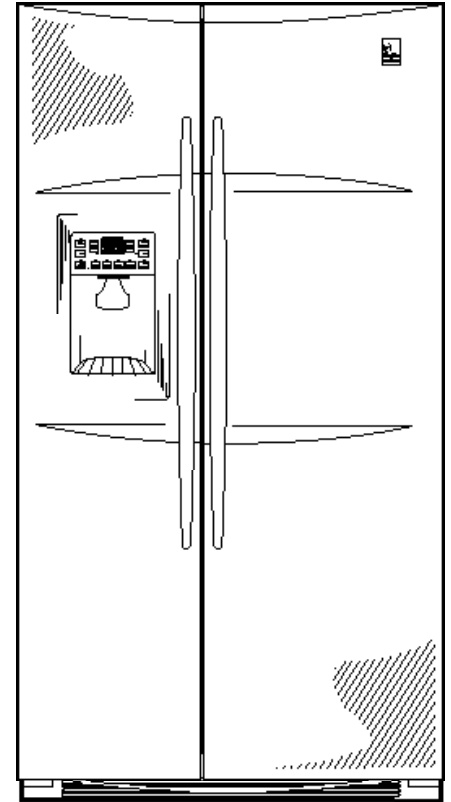

imagination at work

Specification Revised 08/08

210254

PSW26RSW

GE Profile™ 25.5 Cu. Ft. Stainless-Wrapped Side-by-Side Refrigerator

Features and Benefits

- Stainless-Wrapped Exterior with Hidden Hinge, Center & Top Bevel - Provides a consistent appearance with other appliances and includes contoured doors with a concealed hinge
- ClimateKeeper2™ System - Keeps food garden fresh longer, while protecting ice from odor transfer, with its unique dual-evaporator system
- Color LCD Controls with Touch Screen - Makes it easy to control all the functions of the refrigerator with just a touch
- QuickFreeze Setting - Provides faster, fresher freezing to maintain the flavor and quality of meats
- Integrated Dispenser with LED Lighting, PreciseFill & UltraFlow100 - Illuminates the dispenser and pours water in accurate increments or up to 100 ounces per minute
- Electronic Beverage Center - Keeps beverages and treats icy cold and easily accessible
- CustomCool™ Technology - Chills in minutes, thaws in hours and keeps foods fresher, longer
- Slide 'n Store™ Freezer Basket - Offers easy access and flexible storage
- Quick Ice™ Option - Makes ice up to 50% faster than normal settings-ideal for entertaining
- TurboCool™ Setting - "Revs up" the refrigerator, cooling it quickly after frequent door openings
- Integrated Ice™ System - Frees up valuable freezer space; It tilts down, providing easy access to bulk ice
- Tilt-Out Freezer Door Bins - Move forward for convenient access
- Integrated Shelf Support System - Provides strong, yet flexible support
- Adjustable ClearLook™ Door Bins - Hold gallon-size containers with style and ease
- Adjustable Slide-Out, Spillproof Glass Shelves - Shelves slide out, spills stay put
- Model PSW26RSWSS - Stainless steel