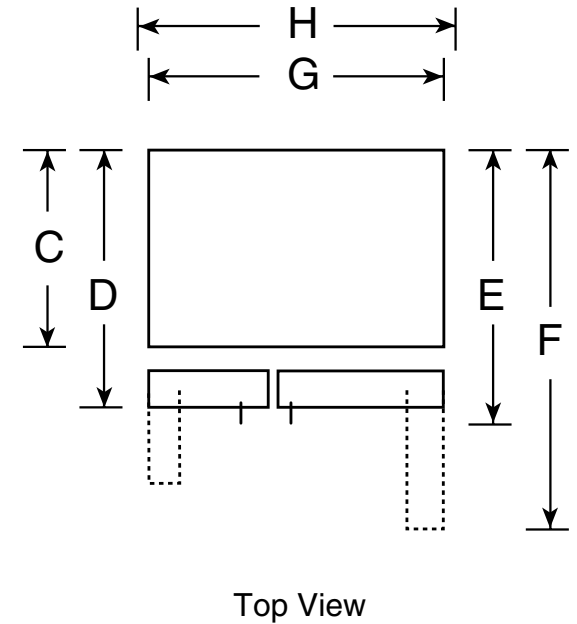

PSW26RSW

GE Profile™ 25.5 Cu. Ft. Stainless-Wrapped Side-by-Side Refrigerator

Dimensions and Installation Information (in inches)

Overall Dimensions	Height to top of hinge (in.) A	69-3/8
	Height to top of case (in.) B	69
	Case depth without door (in.) C†	28
	Case depth less door handle (in.) D†	32-3/8
	Case depth with door handle (in.) E†	35
	Depth with fresh food door open 90° (in.) F†	50
	Width (in.) G	35-3/4
Air Clearances	Width with door open 90° less door handle (in.) H	43-1/2
	Each side (in.)	1/8
	Top (in.)	1
	Back (in.)	1

†Water hook-up fits in back air clearance when calculating installation depth.

If installed against a wall, allow clearance of 14-3/16" on freezer side to remove bin.

Clearance required to remove fresh food full-size pan without disassembling is 18-15/16".