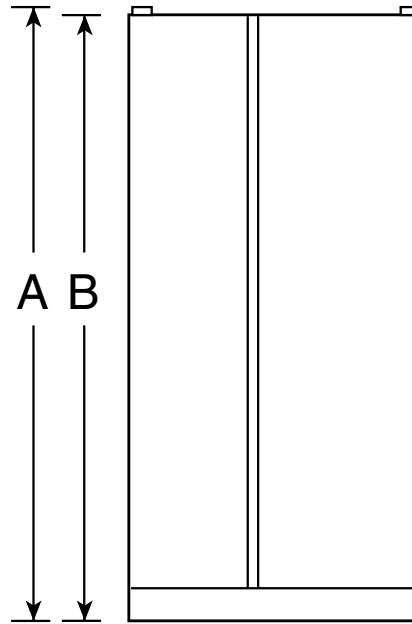

PSW26RSW

GE Profile™ 25.5 Cu. Ft. Stainless-Wrapped Side-by-Side Refrigerator

Dimensions and Installation Information (in inches)

Overall Dimensions	Height to top of hinge (in.) A	69-3/8
	Height to top of case (in.) B	69
	Case depth without door (in.) C†	28
	Case depth less door handle (in.) D†	32-3/8
	Case depth with door handle (in.) E†	35
	Depth with fresh food door open 90° (in.) F†	50
	Width (in.) G	35-3/4
Air Clearances	Width with door open 90° less door handle (in.) H	43-1/2
	Each side (in.)	1/8
	Top (in.)	1
	Back (in.)	1

†Water hook-up fits in back air clearance when calculating installation depth.

If installed against a wall, allow clearance of 14-3/16" on freezer side to remove bin.

Clearance required to remove fresh food full-size pan without disassembling is 18-15/16".