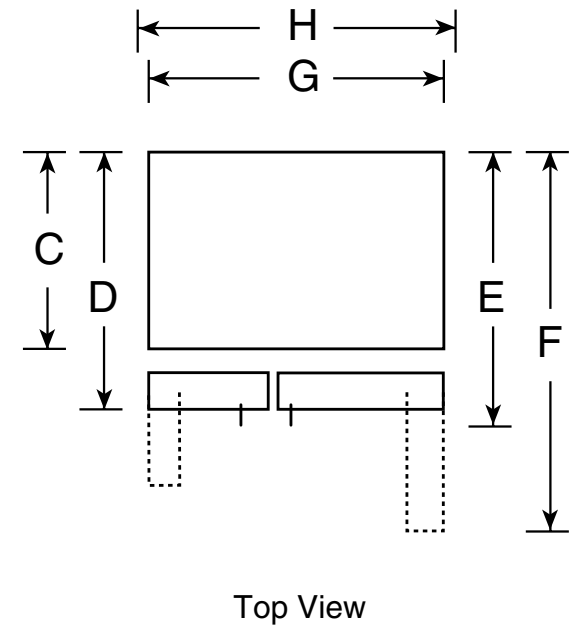

PSSS7RGX

GE Profile™ 26.6 Cu. Ft. Side-By-Side Refrigerator with Integrated Dispenser

Dimensions and Installation Information (in inches)

Overall Dimensions	Height to top of hinge (in.) A	69-5/8
	Height to top of case (in.) B	68-3/4
	Case depth without door (in.) C†	28
	Case depth less door handle (in.) D†	32-3/8
	Case depth with door handle (in.) E†	35
	Depth with fresh food door open 90° (in.) F†	50-1/16
	Width (in.) G	35-3/4
Air Clearances	Width with door open 90° inc. door handle (in.) H	43-1/2
	Each side (in.)	1/8
	Top (in.)	1
	Back (in.)	1

†Water hook-up fits in back air clearance when calculating installation depth.

If installed against a wall, allow clearance of 14-3/16" on freezer side to remove bin. To remove fresh food pans, remove door bins.

Clearance required to remove fresh food full-size pan without disassembling is 18-15/16".

Allow additional space for any necessary leveling adjustments.

For answers to your Monogram®, GE Profile™ or GE® appliance questions, visit our website at ge.com or call GE Answer Center® service, 800.626.2000.