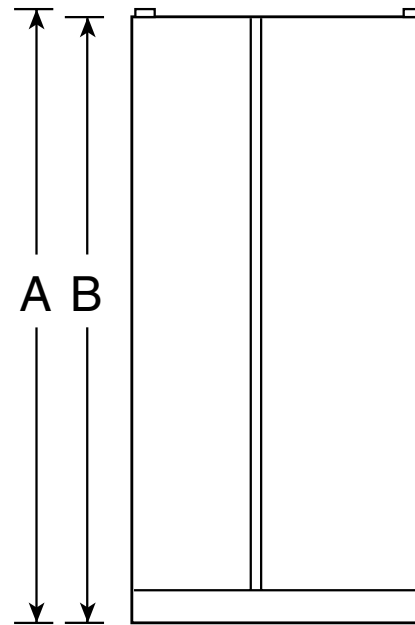

PSSS7RGX

GE Profile™ 26.6 Cu. Ft. Side-By-Side Refrigerator with Integrated Dispenser

Dimensions and Installation Information (in inches)

Overall Dimensions	Height to top of hinge (in.) A	69-5/8
	Height to top of case (in.) B	68-3/4
	Case depth without door (in.) C†	28
	Case depth less door handle (in.) D†	32-3/8
	Case depth with door handle (in.) E†	35
	Depth with fresh food door open 90° (in.) F†	50-1/16
	Width (in.) G	35-3/4
Air Clearances	Width with door open 90° inc. door handle (in.) H	43-1/2
	Each side (in.)	1/8
	Top (in.)	1
	Back (in.)	1

†Water hook-up fits in back air clearance when calculating installation depth.

If installed against a wall, allow clearance of 14-3/16" on freezer side to remove bin. To remove fresh food pans, remove door bins.

Clearance required to remove fresh food full-size pan without disassembling is 18-15/16".

Allow additional space for any necessary leveling adjustments.

For answers to your Monogram®, GE Profile™ or GE® appliance questions, visit our website at ge.com or call GE Answer Center® service, 800.626.2000.