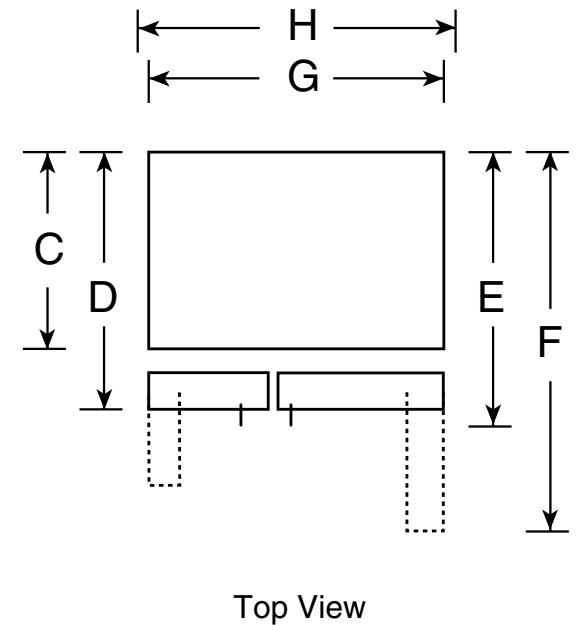

## GE Profile™ 23.1 Cu. Ft. Stainless Side-By-Side Refrigerator

### Dimensions and Installation Information (in inches)

Overall Dimensions	Height to top of hinge (in.) <b>A</b>	<b>69-1/4</b>
	Height to top of case (in.) <b>B</b>	<b>68-3/4</b>
	Case depth without door (in.) <b>C†</b>	<b>28</b>
	Case depth less door handle (in.) <b>D†</b>	<b>32-1/4</b>
	Case depth with door handle (in.) <b>E†</b>	<b>34-3/4</b>
	Depth with fresh food door open 90° (in.) <b>F†</b>	<b>50-1/8</b>
	Width (in.) <b>G</b>	<b>32-3/4</b>
Air Clearances	Width with door open 90° inc. door handle (in.) <b>H</b>	<b>35-1/2</b>
	Each side (in.)	<b>1/8</b>
	Top (in.)	<b>1</b>
	Back (in.)	<b>1</b>

†Water hook-up fits in back air clearance when calculating installation depth.

If installed against a wall, allow clearance of 14-3/16" on freezer side to remove bin. To remove fresh food pans, remove door bins.

Clearance required to remove fresh food full-size pan without disassembling is 18-15/16".

Allow additional space for any necessary leveling adjustments.

For answers to your Monogram,® GE Profile™ or GE® appliance questions, visit our website at [ge.com](http://ge.com) or call GE Answer Center® service, 800.626.2000.