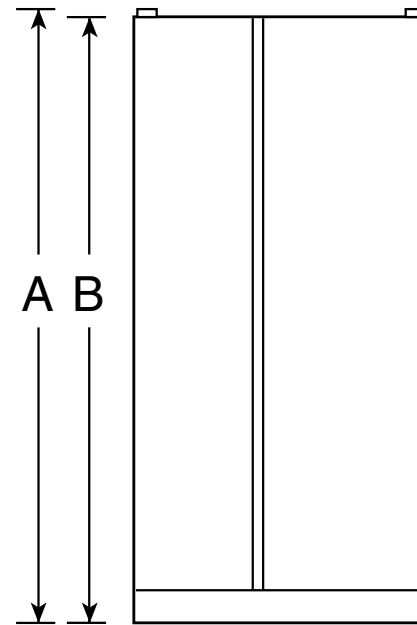

## GE Profile™ 23.1 Cu. Ft. Stainless Side-By-Side Refrigerator

### Dimensions and Installation Information (in inches)

Overall Dimensions	Height to top of hinge (in.) <b>A</b>	<b>69-1/4</b>
	Height to top of case (in.) <b>B</b>	<b>68-3/4</b>
	Case depth without door (in.) <b>C†</b>	<b>28</b>
	Case depth less door handle (in.) <b>D†</b>	<b>32-1/4</b>
	Case depth with door handle (in.) <b>E†</b>	<b>34-3/4</b>
	Depth with fresh food door open 90° (in.) <b>F†</b>	<b>50-1/8</b>
	Width (in.) <b>G</b>	<b>32-3/4</b>
Air Clearances	Width with door open 90° inc. door handle (in.) <b>H</b>	<b>35-1/2</b>
	Each side (in.)	<b>1/8</b>
	Top (in.)	<b>1</b>
	Back (in.)	<b>1</b>