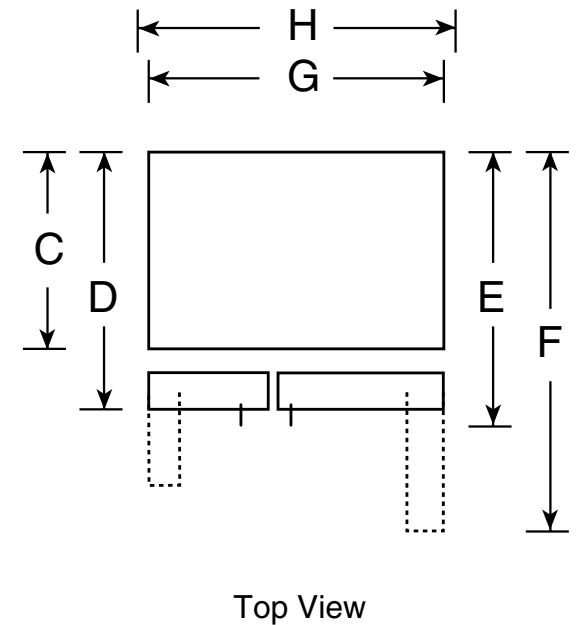

PSHS6RGX

GE Profile™ 25.6 Cu. Ft. Side-By-Side Refrigerator

Dimensions and Installation Information (in inches)

Overall Dimensions	Height to top of hinge (in.) A	69-3/8
	Height to top of case (in.) B	68-3/4
	Case depth without door (in.) C†	28
	Case depth less door handle (in.) D†	32-3/8
	Case depth with door handle (in.) E†	35
	Depth with fresh food door open 90° (in.) F†	50-1/8
	Width (in.) G	35-3/4
Air Clearances	Width with door open 90° inc. door handle (in.) H	43-1/2
	Each side (in.)	1/8
	Top (in.)	1
	Back (in.)	1

†Water hook-up fits in back air clearance when calculating installation depth.

If installed against a wall, allow clearance of 14-3/16" on freezer side to remove bin. To remove fresh food pans, remove door bins.

Clearance required to remove fresh food full-size pan without disassembling is 18-15/16".

Allow additional space for any necessary leveling adjustments.

For answers to your Monogram,® GE Profile™ or GE® appliance questions, visit our website at ge.com or call GE Answer Center® service, 800.626.2000.