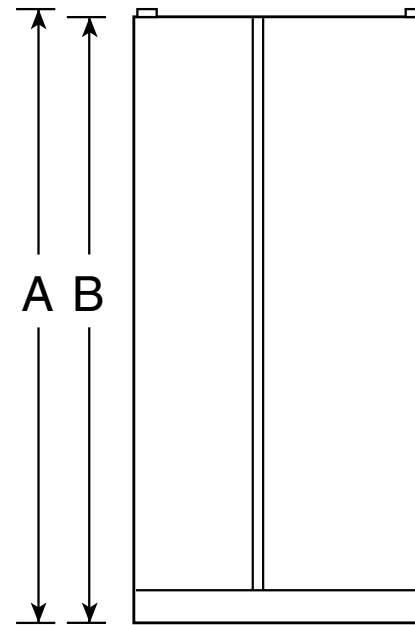

PSHS6RGX

GE Profile™ 25.6 Cu. Ft. Side-By-Side Refrigerator

Dimensions and Installation Information (in inches)

Overall Dimensions	Height to top of hinge (in.) A	69-3/8
	Height to top of case (in.) B	68-3/4
	Case depth without door (in.) C†	28
	Case depth less door handle (in.) D†	32-3/8
	Case depth with door handle (in.) E†	35
	Depth with fresh food door open 90° (in.) F†	50-1/8
	Width (in.) G	35-3/4
Air Clearances	Width with door open 90° inc. door handle (in.) H	43-1/2
	Each side (in.)	1/8
	Top (in.)	1
	Back (in.)	1

†Water hook-up fits in back air clearance when calculating installation depth.

If installed against a wall, allow clearance of 14-3/16" on freezer side to remove bin. To remove fresh food pans, remove door bins.

Clearance required to remove fresh food full-size pan without disassembling is 18-15/16".

Allow additional space for any necessary leveling adjustments.

For answers to your Monogram,® GE Profile™ or GE® appliance questions, visit our website at ge.com or call GE Answer Center® service, 800.626.2000.