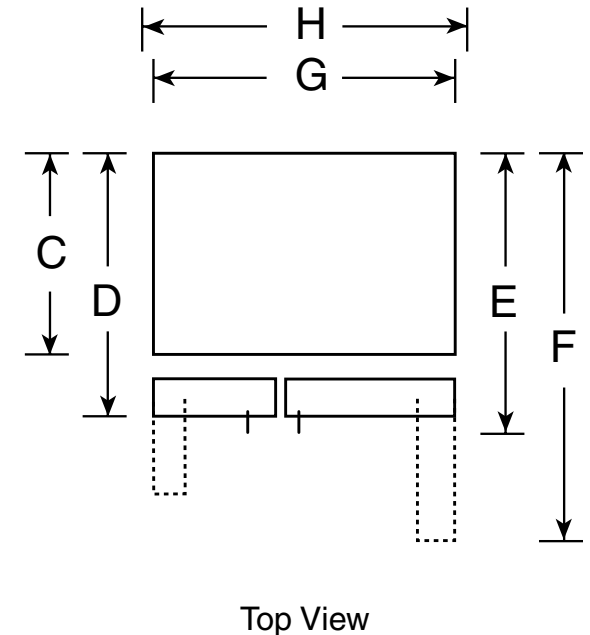

PSHS6YGX

GE Profile™ 25.5 Cu. Ft. Side-By-Side Refrigerator

Dimensions and Installation Information (in inches)

Overall Dimensions	Height to top of hinge (in.) A	69-3/8
	Height to top of case (in.) B	68-3/4
	Case depth without door (in.) C†	28
	Case depth less door handle (in.) D†	32-3/8
	Case depth with door handle (in.) E†	35
	Depth with fresh food door open 90° (in.) F†	50-1/8
	Width (in.) G	35-3/4
Air Clearances	Each side (in.)	1/8
	Top (in.)	1
	Back (in.)	1

†Water hook-up fits in back air clearance when calculating installation depth.

If installed against a wall, allow clearance of 14-3/16" on freezer side to remove bin. To remove fresh food pans, remove door bins.

Clearance required to remove fresh food full-size pan without disassembling is 18-15/16".

Allow additional space for any necessary leveling adjustments.

For answers to your Monogram,® GE Profile™ or GE® appliance questions, visit our website at ge.com or call GE Answer Center® service, 800.626.2000.