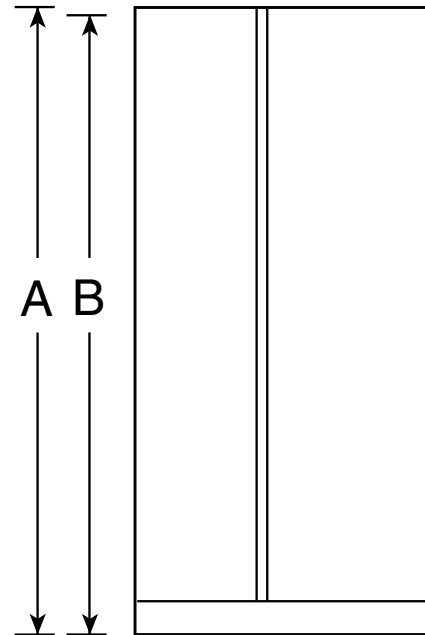

PSHS6YGX

GE Profile™ 25.5 Cu. Ft. Side-By-Side Refrigerator

Dimensions and Installation Information (in inches)

Overall Dimensions	Height to top of hinge (in.) A	69-3/8
	Height to top of case (in.) B	68-3/4
	Case depth without door (in.) C†	28
	Case depth less door handle (in.) D†	32-3/8
	Case depth with door handle (in.) E†	35
	Depth with fresh food door open 90° (in.) F†	50-1/8
	Width (in.) G	35-3/4
Air Clearances	Each side (in.)	1/8
	Top (in.)	1
	Back (in.)	1

†Water hook-up fits in back air clearance when calculating installation depth.

If installed against a wall, allow clearance of 14-3/16" on freezer side to remove bin. To remove fresh food pans, remove door bins.

Clearance required to remove fresh food full-size pan without disassembling is 18-15/16".

Allow additional space for any necessary leveling adjustments.

For answers to your Monogram,® GE Profile™ or GE® appliance questions, visit our website at ge.com or call GE Answer Center® service, 800.626.2000.