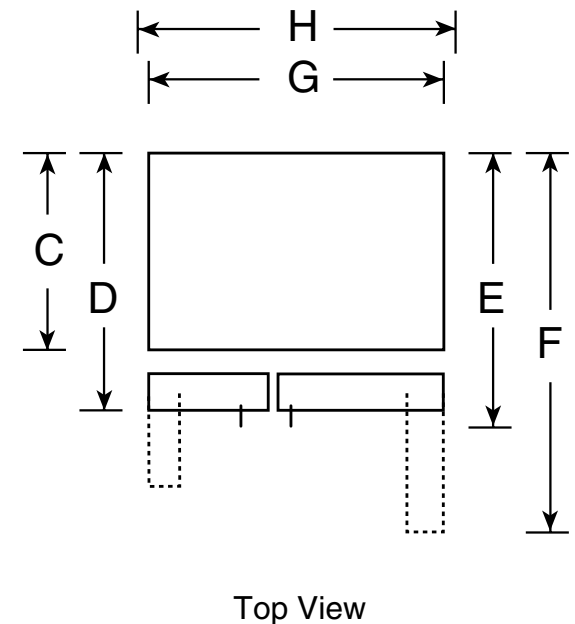

PSHS6TGX

GE Profile™ 25.6 Cu. Ft. Side-By-Side Refrigerator

Dimensions and Installation Information (in inches)

Overall Dimensions	Height to top of hinge (in.) A	69-3/8
	Height to top of case (in.) B	68-3/4
	Case depth without door (in.) C†	28
	Case depth less door handle (in.) D†	32-3/8
	Case depth with door handle (in.) E†	35
	Depth with fresh food door open 90° (in.) F†	50-1/8
	Width (in.) G	35-3/4
Air Clearances	Each side (in.)	1/8
	Top (in.)	1
	Back (in.)	1

†Water hook-up fits in back air clearance when calculating installation depth.

If installed against a wall, allow clearance of 14-3/16" on freezer side to remove bin. To remove fresh food pans, remove door bins.

Clearance required to remove fresh food full-size pan without disassembling is 18-15/16".

Allow additional space for any necessary leveling adjustments.

For answers to your Monogram,® GE Profile™ or GE® appliance questions, visit our website at ge.com or call GE Answer Center® service, 800.626.2000.