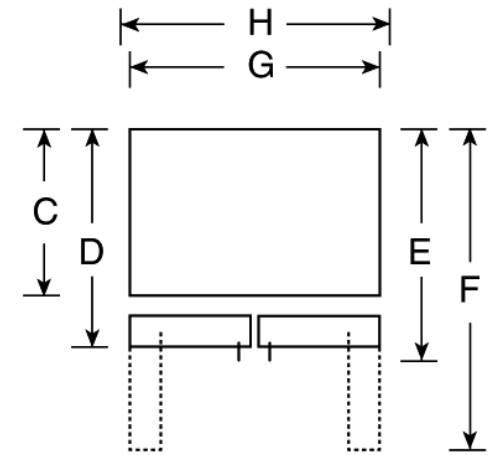

PGSS5PJX

GE Profile™ 24.9 Cu. Ft. French Door Refrigerator with Double Freezer Drawers and External Dispenser

Dimensions and Installation Information (in inches)

Overall Dimensions	Height to top of hinge (in.) A	69-5/8
	Height to top of case (in.) B	69
	Case depth without door (in.) C	28
	Case depth less door handle (in.) D	32-1/8
	Case depth with door handle (in.) E	35
	Depth with fresh food door open 90° (in.) F	47-1/2
	Width (in.) G	35-3/4
Air Clearances	Width with door open 90° inc. door handle (in.) H	40-7/8
	Each side (in.)	1/8
	Top (in.)	1
	Back (in.)	1

Front View

Top View

For answers to your Monogram,® GE Profile™ or GE® appliance questions, visit our website at ge.com or call GE Answer Center® service, 800.626.2000.

PGSS5PJX

GE Profile™ 24.9 Cu. Ft. French Door Refrigerator with Double Freezer Drawers and External Dispenser