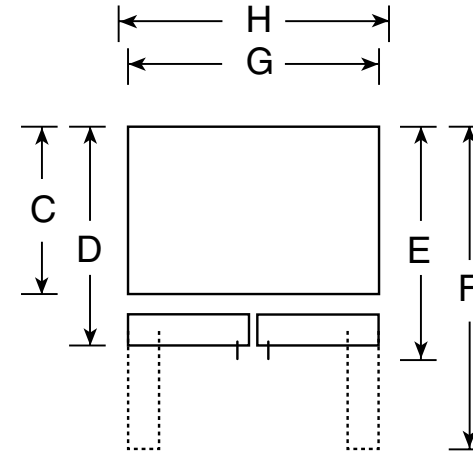

## GE Profile™ 25.1 Cu. Ft. Bottom-Freezer Refrigerator

### Dimensions and Installation Information (in inches)

Overall Dimensions	Height to top of hinge (in.) <b>A</b>	<b>69-5/8</b>
	Height to top of case (in.) <b>B</b>	<b>69</b>
	Case depth without door (in.) <b>C</b>	<b>28</b>
	Case depth less door handle (in.) <b>D</b>	<b>32-5/8</b>
	Case depth with door handle (in.) <b>E</b>	<b>35-1/8</b>
	Depth with fresh food door open 90° (in.) <b>F</b>	<b>47-5/8</b>
	Width (in.) <b>G</b>	<b>35-7/8</b>
	Width with door open 90° inc. door handle (in.) <b>H</b>	<b>44</b>
Air Clearances	Each side (in.)	<b>1/8</b>
	Top (in.)	<b>1</b>
	Back (in.)	<b>1</b>