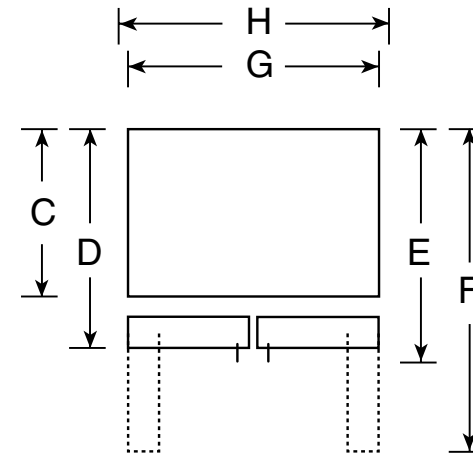

### Dimensions and Installation Information (in inches)

Overall Dimensions	Height to top of hinge (in.) <b>A</b>	<b>68-1/2</b>
	Height to top of case (in.) <b>B</b>	<b>67-7/8</b>
	Case depth without door (in.) <b>C</b>	<b>28-3/4</b>
	Case depth less door handle (in.) <b>D</b>	<b>33</b>
	Case depth with door handle (in.) <b>E</b>	<b>35-1/2</b>
	Depth with fresh food door open 90° (in.) <b>F</b>	<b>46-5/8</b>
	Width (in.) <b>G</b>	<b>32-3/4</b>
	Width with door open 90° inc. door handle (in.) <b>H</b>	<b>40-5/8</b>
Air Clearances	Each side (in.)	<b>1/8</b>
	Top (in.)	<b>1</b>
	Back (in.)	<b>3/4</b>