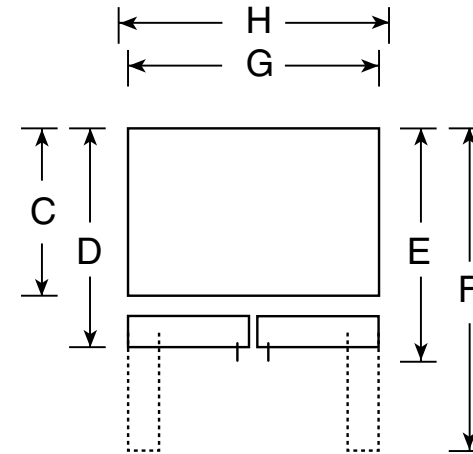

PFSF5PJY

GE Profile™ ENERGY STAR® 25.1 Cu. Ft. Bottom-Freezer Refrigerator

Dimensions and Installation Information (in inches)

Overall Dimensions	Height to top of hinge (in.) A	69-5/8
	Height to top of case (in.) B	69
	Case depth without door (in.) C	28
	Case depth less door handle (in.) D	32-5/8
	Case depth with door handle (in.) E	35-1/8
	Depth with fresh food door open 90° (in.) F	47-5/8
	Width (in.) G	35-7/8
Air Clearances	Width with door open 90° inc. door handle (in.) H	44
	Each side (in.)	1/8
	Top (in.)	1
	Back (in.)	1