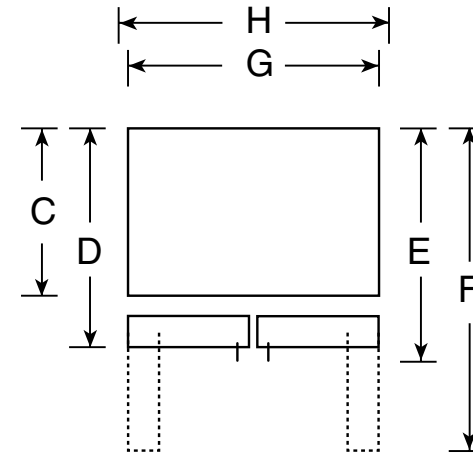

PFCS1NJX

GE Profile™ 20.8 Cu. Ft. French Door Refrigerator

Dimensions and Installation Information (in inches)

Overall Dimensions	Height to top of hinge (in.) A	69-5/8
	Height to top of case (in.) B	69
	Case depth without door (in.) C	23-7/8
	Case depth less door handle (in.) D	28-1/2
	Case depth with door handle (in.) E	31
	Depth with fresh food door open 90° (in.) F	43-1/2
	Width (in.) G	35-3/4
	Width with door open 90° inc. door handle (in.) H	44
Air Clearances	Each side (in.)	1/8
	Top (in.)	1
	Back (in.)	1/2

Note:

Anti-tip bracket part number 200D8494P001 will be shipped with every counter-depth model

For answers to your Monogram,® GE Profile™ or GE® appliance questions, visit our website at ge.com or call GE Answer Center® service, 800.626.2000.