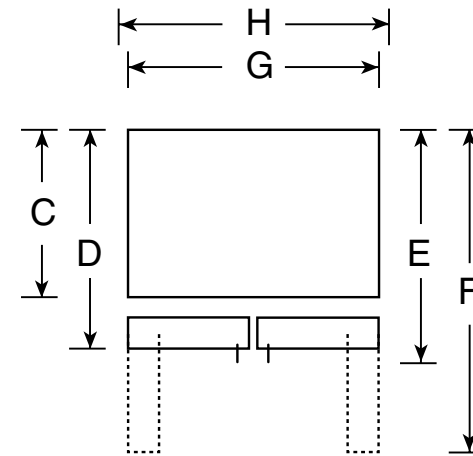

PFCS1PJZ

GE Profile™ ENERGY STAR® 20.9 Cu. Ft. French Door Refrigerator with External Water Dispenser

Dimensions and Installation Information (in inches)

Overall Dimensions	Height to top of hinge (in.) A	69-5/8
	Height to top of case (in.) B	69
	Case depth without door (in.) C	23-7/8
	Case depth less door handle (in.) D	28-1/2
	Case depth with door handle (in.) E	31
	Depth with fresh food door open 90° (in.) F	43-1/2
	Width (in.) G	35-3/4
Air Clearances	Width with door open 90° inc. door handle (in.) H	44
	Each side (in.)	1/8
	Top (in.)	1
	Back (in.)	1/2

Note:

Anti-tip bracket part number 200D8494P001 will be shipped with every counter-depth model

For answers to your Monogram,® GE Profile™ or GE® appliance questions, visit our website at ge.com or call GE Answer Center® service, 800.626.2000.