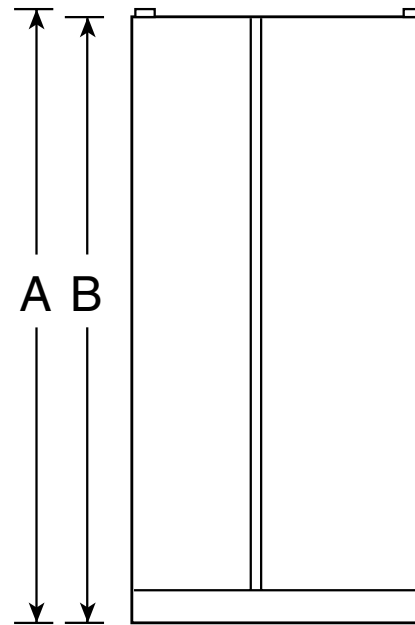

## GE Profile™ Counter-Depth 24.6 Cu. Ft. Side-By-Side Refrigerator

### Dimensions and Installation Information (in inches)

Overall Dimensions	Height to top of hinge (in.) <b>A</b>	<b>72-1/8</b>
	Height to top of case (in.) <b>B</b>	<b>71-5/8</b>
	Case depth without door (in.) <b>C†</b>	<b>23-7/8</b>
	Case depth less door handle (in.) <b>D†</b>	<b>27-1/8</b>
	Case depth with door handle (in.) <b>E†</b>	<b>29-5/8</b>
	Depth with fresh food door open 90° (in.) <b>F†</b>	<b>46</b>
	Width (in.) <b>G</b>	<b>35-3/4</b>
Air Clearances	Width with door open 90° inc. door handle (in.) <b>H</b>	<b>41-3/8</b>
	Each side (in.)	<b>1/8</b>
	Top (in.)	<b>1</b>
	Back (in.)	<b>1</b>