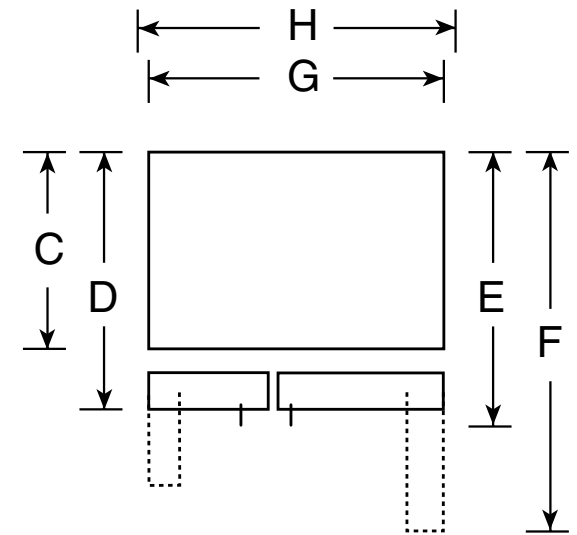

### Dimensions and Installation Information (in inches)

Overall Dimensions	Height to top of hinge (in.) <b>A</b>	<b>72-1/8</b>
	Height to top of case (in.) <b>B</b>	<b>71-5/8</b>
	Case depth without door (in.) <b>C†</b>	<b>23-7/8</b>
	Case depth less door handle (in.) <b>D†</b>	<b>27-1/8</b>
	Case depth with door handle (in.) <b>E†</b>	<b>29-5/8</b>
	Depth with fresh food door open 90° (in.) <b>F†</b>	<b>46</b>
	Width (in.) <b>G</b>	<b>35-3/4</b>
Air Clearances	Width with door open 90° inc. door handle (in.) <b>H</b>	<b>41-3/8</b>
	Each side (in.)	<b>1/8</b>
	Top (in.)	<b>1</b>
	Back (in.)	<b>1</b>

Top View

†Water hook-up fits in back air clearance when calculating installation depth.

If installed against a wall, allow clearance of 13-15/16" on freezer side to remove bin.

Clearance required to remove fresh food full-size pan without disassembling is 18-5/8".