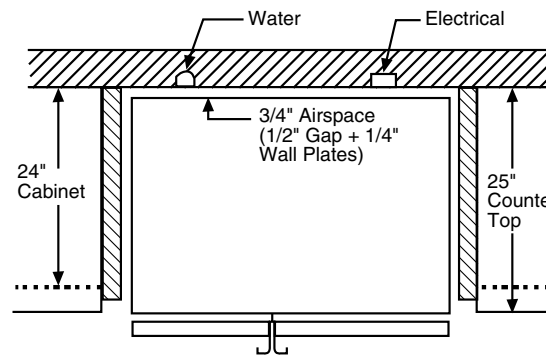

PSCF5RGX

GE Profile™ Counter-Depth 24.6 Cu. Ft. Side-By-Side Refrigerator

Rough-In Dimensions and Installation Information (in inches)

Installation Tips to Maximize the Built-In Look

- All wall/floor molding should be removed prior to installation.
- Water recess on rear wall recommended to prevent water line damage. 48" minimum length, 1/4" diameter water line tubing recommended.
- When possible, recess both copper water line and electrical outlet. (See local codes)
- Front and rear leveling legs are adjustable for the built-in look. (See owner's manual)

*The rough-in dimensions of 70" for 23 cu. ft. models and 72-1/2" for 25 cu. ft. models are minimum and measured from the finished floor to top of opening (or the underside of the overhead cabinets). For Models with Trim Kit: If frameless style cabinets are planned for above the refrigerator, you may need to consider adding a maximum of 1/4" (70-1/4") to height of opening for 23 cu. ft. models and 1/8" (72-5/8") for 25 cu. ft. models to allow for additional clearance between the cabinet doors and the top of refrigerator trim when the cabinet doors are in open position.

†Model PSDW3YGX is 71-3/4"

For answers to your Monogram,® GE Profile™ or GE® appliance questions, visit our website at ge.com or call GE Answer Center® service, 800.626.2000.

imagination at work

Specification Revised 5/08

210297