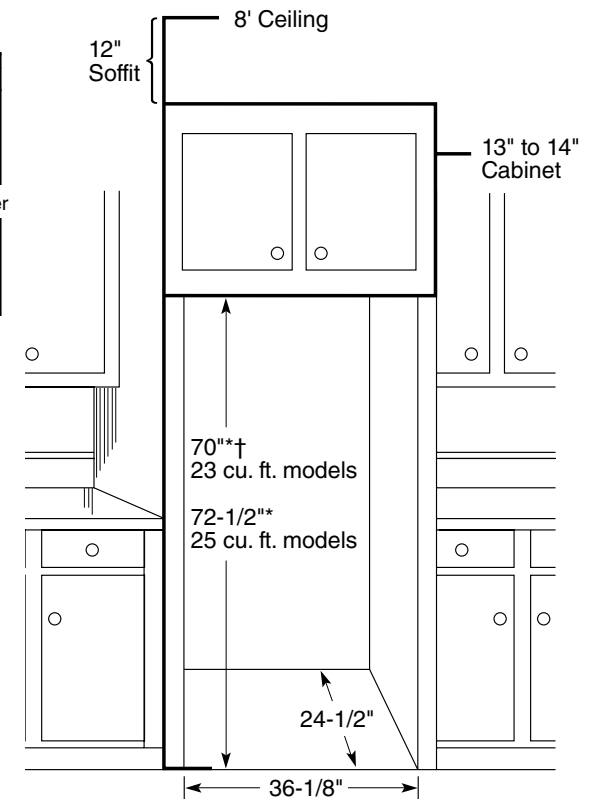

PSCF5RGX

GE Profile™ Counter-Depth 24.6 Cu. Ft. Side-By-Side Refrigerator

Rough-In Dimensions and Installation Information (in inches)

Installation Tips to Maximize the Built-In Look

- All wall/floor molding should be removed prior to installation.
- Water recess on rear wall recommended to prevent water line damage. 48" minimum length, 1/4" diameter water line tubing recommended.
- When possible, recess both copper water line and electrical outlet. (See local codes)
- Front and rear leveling legs are adjustable for the built-in look. (See owner's manual)

*The rough-in dimensions of 70" for 23 cu. ft. models and 72-1/2" for 25 cu. ft. models are minimum and measured from the finished floor to top of opening (or the underside of the overhead cabinets). For Models with Trim Kit: If frameless style cabinets are planned for above the refrigerator, you may need to consider adding a maximum of 1/4" (70-1/4") to height of opening for 23 cu. ft. models and 1/8" (72-5/8") for 25 cu. ft. models to allow for additional clearance between the cabinet doors and the top of refrigerator trim when the cabinet doors are in open position.

†Model PSDW3YGX is 71-3/4"

For answers to your Monogram,® GE Profile™ or GE® appliance questions, visit our website at ge.com or call GE Answer Center® service, 800.626.2000.

imagination at work

Specification Revised 5/08

210297