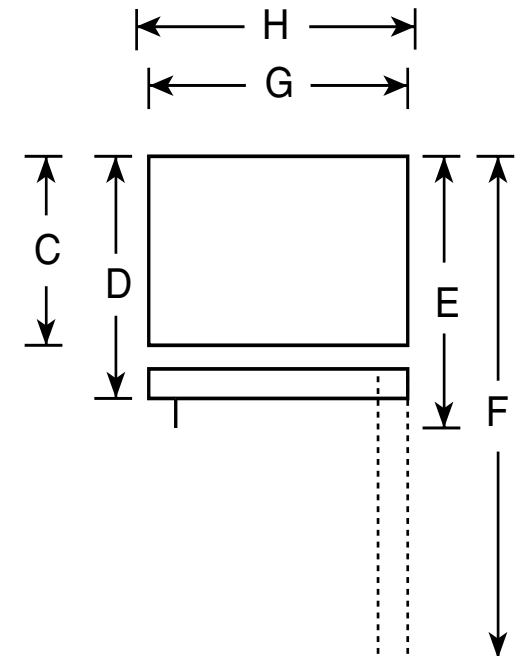

GTS21KCX

GE® 21.0 Cu. Ft. Top-Freezer Refrigerator

Dimensions and Installation Information (in inches)

Overall Dimensions	Height to top of hinge (in.) A	66-3/4
	Height to top of case (in.) B	66
	Case depth without door (in.) C†	27
	Case depth less door handle (in.) D†	30-1/2
	Case depth with door handle (in.) E†	30-3/4
	Depth with fresh food door open 90° (in.) F†	60-3/4
	Width (in.) G	32-3/4
	Width with door open 90° inc. door handle (in.) H	36-1/2
Air Clearances	Each side (in.)	1/8
	Top (in.)	1/2
	Back (in.)	1/2

*Height to mid-freezer (in.): 55

Note: All Top-Freezer No-Frost Right-Hand Refrigerator Doors:
As you face the front of the refrigerator, the handle is on your left and the hinges are on your right.

Note: Top-Freezer No-Frost Left-Hand Refrigerator Doors:
As you face the front of the refrigerator, the handle is on your right and the hinges are on your left.

For answers to your Monogram®, GE Profile™ or GE® appliance questions, visit our website at ge.com or call GE Answer Center® service, 800.626.2000.

Front View

Top View

imagination at work

Total volume and shelf area are calculated by the Association of Home Appliance Manufacturers' standards.