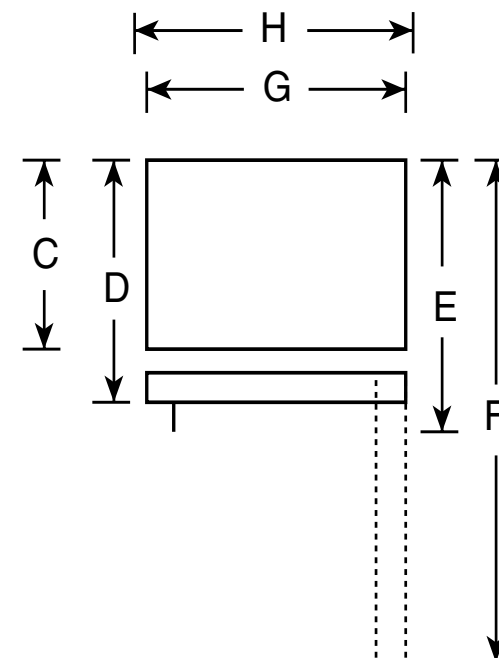

GTR10HAX

GE® 9.9 Cu. Ft. Top-Freezer Refrigerator

Dimensions and Installation Information (in inches)

Overall Dimensions	Height to top of hinge (in.) A	60-1/4
	Height to top of case (in.) B	59-5/6
	Case depth without door (in.) C	28
	Case depth less door handle (in.) D	NA
	Case depth with door handle (in.) E	29-1/2
	Depth with fresh food door open 90° (in.) F	52-1/4
	Width (in.) G	23-3/8
	Width with door open 90° inc. door handle (in.) H	NA
Air Clearances	Each side (in.)	1
	Top (in.)	4
	Back (in.)	3

Front View

Top View

For answers to your Monogram,® GE Profile™ or GE® appliance questions, visit our website at ge.com or call GE Answer Center® service, 800.626.2000.

Specification Created 5/09

310503