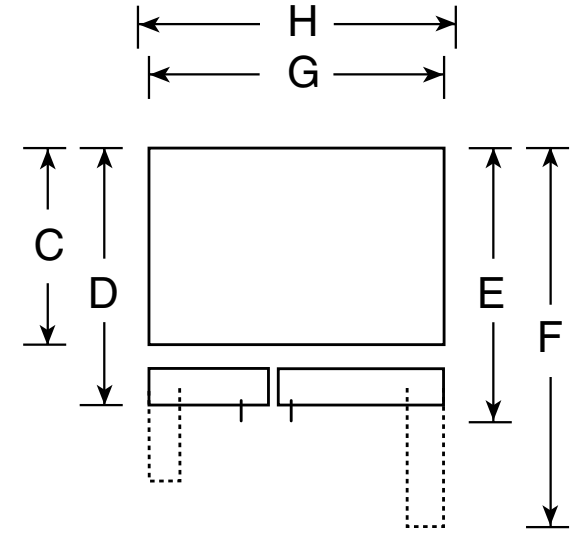

GSC22QGT

GE® 22.1 Cu. Ft. Side-By-Side Refrigerator with Dispenser

Dimensions and Installation Information (in inches)

Overall Dimensions	Height to top of hinge (in.) A	69-5/8
	Height to top of case (in.) B	69
	Case depth without door (in.) C†	23-7/8
	Case depth less door handle (in.) D†	27-1/8
	Case depth with door handle (in.) E†	29-5/8
	Depth with fresh food door open 90° (in.) F†	46
	Width (in.) G	35-3/4
	Width with door open 90° inc. door handle (in.) H	41
Air Clearances	Each side (in.)	1/8
	Top (in.)	1
	Back (in.)	1/2

†Water hook-up fits in back air clearance when calculating installation depth.

Allow additional space for any necessary leveling adjustments.

Top View

For answers to your Monogram®, GE Profile™ or GE® appliance questions, visit our website at geappliances.com or call GE Answer Center® service, 800.626.2000.

imagination at work

Listed by
Underwriters
Laboratories