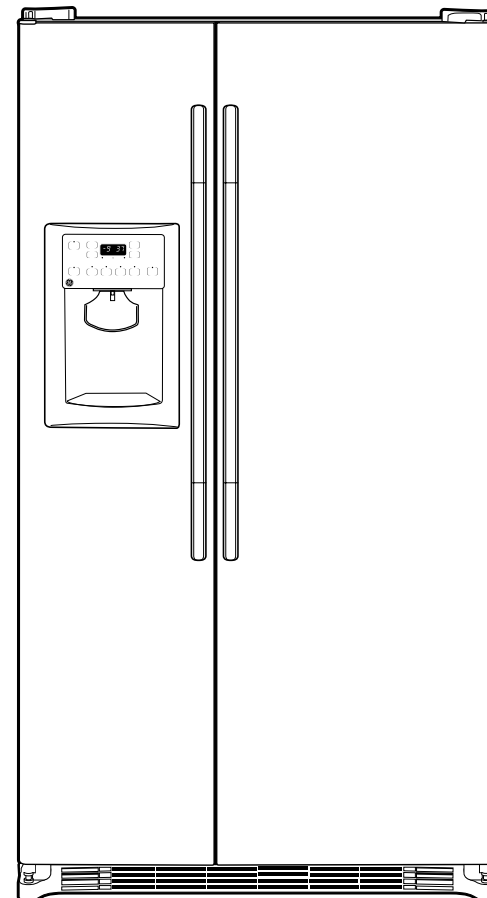

GSC22QGT

GE® 22.1 Cu. Ft. Side-By-Side Refrigerator with Dispenser

Dimensions and Installation Information (in inches)

Overall Dimensions	Height to top of hinge (in.) A	69-5/8
	Height to top of case (in.) B	69
	Case depth without door (in.) C†	23-7/8
	Case depth less door handle (in.) D†	27-1/8
	Case depth with door handle (in.) E†	29-5/8
	Depth with fresh food door open 90° (in.) F†	46
	Width (in.) G	35-3/4
	Width with door open 90° inc. door handle (in.) H	41
Air Clearances	Each side (in.)	1/8
	Top (in.)	1
	Back (in.)	1/2

imagination at work

Listed by
Underwriters
Laboratories

GSC22QGT

GE® 22.1 Cu. Ft. Side-By-Side Refrigerator with Dispenser

Features and Benefits

- Counter-depth configuration - Counter-depth configuration makes it possible to have the look of a built-in without the added expense
- External controls with actual-temperature display and UltraFlow64 - See the exact temperature and dispense 64 ounces of filtered water per minute
- Freshness Center™ (3-Stack Drawer System) - Maintain fresh tastes with three specialized drawers that control humidity and temperature
- Adjustable ClearLook™ door bins - Store gallon containers with ease in the door and free up valuable shelf space
- Adjustable, slide-out spillproof glass shelves - Adjustable shelves are designed to make clean up quick and easy
- AutoEnergy saver- Senses door openings and adjusts refrigeration operation cycles accordingly
- GE water filtration - one year filter - Removing impurities means fresh-tasting water for your family
- FrostGuard™ technology - Controlled defrosting keeps frozen foods from feeling the burn
- Deluxe quiet design - Designed to reduce unnecessary sounds in the kitchen
- NeverClean™ condenser - Encased coils take the dirty work out of maintaining your refrigerator
- Model GSC22QGTWW - White
- Model GSC22QGTBB - Black