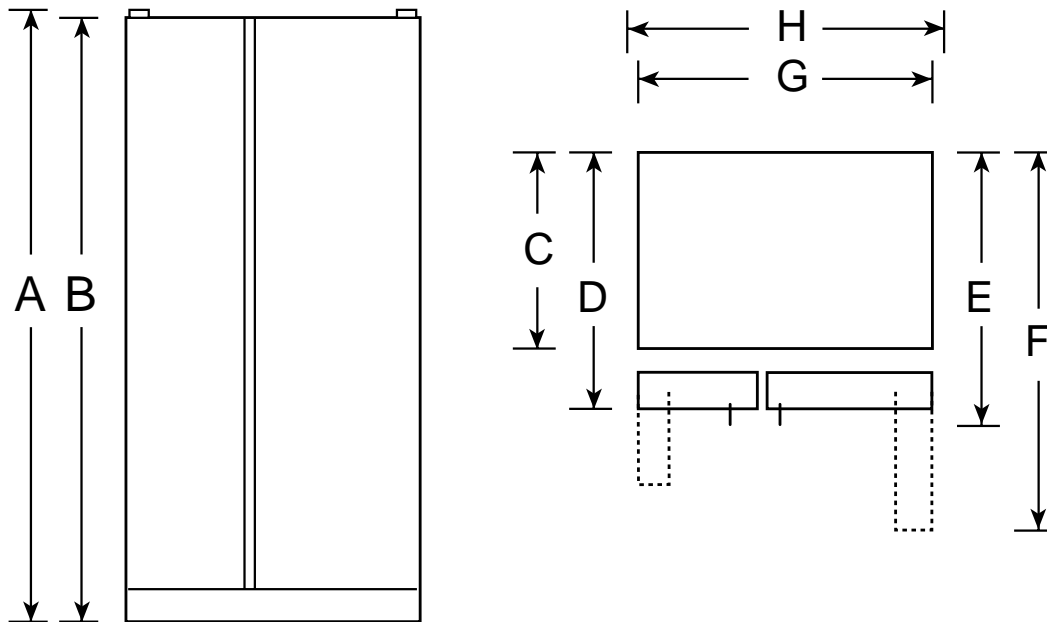

GE Appliances

GSS20IEM - GE 19.9 Cu. Ft. Side-By-Side Refrigerator

Dimensions (in inches)

Note: If the doors cannot be fully opened because of an obstruction or a wall on either side, a door stop should be provided to prevent door or wall damage. If the doors cannot be opened at least 90 degrees, access to the drawers is limited.

Overall Dimensions	Height with hinge (in.) A	67-1/2
	Height without hinge (in.) B	66-1/2
	Depth without Doors (in.) C	28
	Depth with Doors (in.) D	30-3/4
	Depth plus Handle with Doors Closed (in.) E	33
	Depth with Doors open 90° (in.) F	46-9/16
	Width with Doors Closed (in.) G	31-1/2
	Width with Doors open 90° Less Door Handle(in.) H	31-1/2
Air Clearances	Each side (in.)	1/8
	Top (in.)	1
	Back (in.)	1

Note: Add 9/16" for water hook-up. Hook-up fits in 5/8" back air clearance when calculating installation depth.

If installed against a wall, allow clearance of 10-2/3" on freezer side to remove bin.

To remove fresh food pans, remove door bins.

Clearance required to remove fresh food full-size pan without disassembling: 13-1/2" (20 cu. ft.)

Plus, allow additional space for any necessary leveling adjustments.

Specification Revised 3/01

For answers to your Monogram®, GE Profile™ or GE appliance questions, visit our website at WWW.GEAppliances.com or call GE Answer Center® service, 800.626.2000.