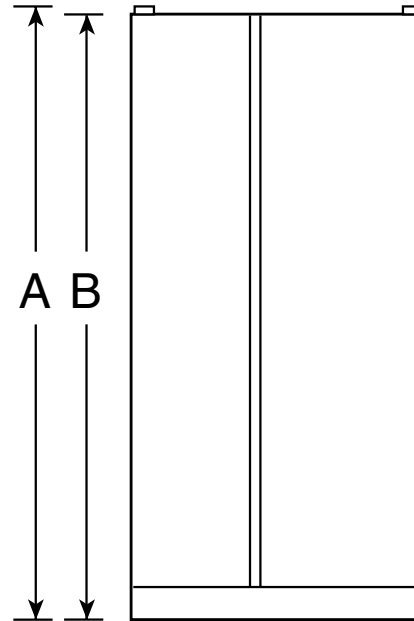

GSH25ISX

GE® 25.0 Cu. Ft. Side-By-Side Refrigerator with Dispenser

Dimensions and Installation Information (in inches)

| | | |
|--------------------|--|--------|
| Overall Dimensions | Height to top of hinge (in.) A | 69-3/4 |
| | Height to top of case (in.) B | 68-3/4 |
| | Case depth without door (in.) C† | 28 |
| | Case depth less door handle (in.) D† | 31-1/4 |
| | Case depth with door handle (in.) E† | 33-5/8 |
| | Depth with fresh food door open 90° (in.) F† | 49-3/8 |
| | Width (in.) G | 35-3/4 |
| | Width with door open 90° inc. door handle (in.) H | 38-1/4 |
| Air Clearances | Each side (in.) | 1/8 |
| | Top (in.) | 1 |
| | Back (in.) | 1/8 |

Top View

†Water hook-up fits in back air clearance when calculating installation depth.

If installed against a wall, allow clearance of 14-3/16" on freezer side to remove bin.

Clearance required to remove fresh food full-size pan without disassembling is 18-15/16".