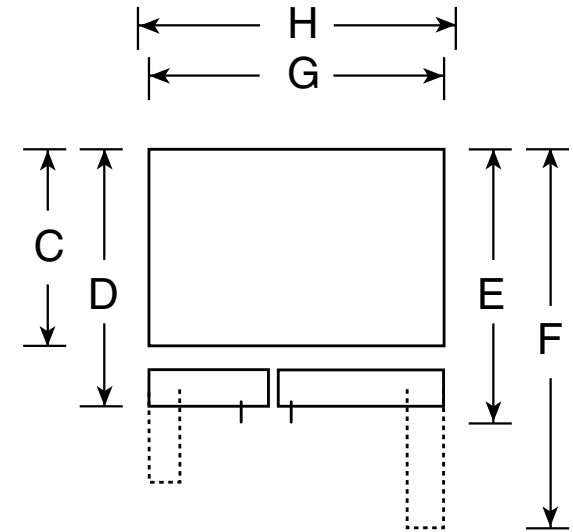

GSH25ISX

GE® 25.0 Cu. Ft. Side-By-Side Refrigerator with Dispenser

Dimensions and Installation Information (in inches)

| | | |
|--------------------|--|--------|
| Overall Dimensions | Height to top of hinge (in.) A | 69-3/4 |
| | Height to top of case (in.) B | 68-3/4 |
| | Case depth without door (in.) C† | 28 |
| | Case depth less door handle (in.) D† | 31-1/4 |
| | Case depth with door handle (in.) E† | 33-5/8 |
| | Depth with fresh food door open 90° (in.) F† | 49-3/8 |
| | Width (in.) G | 35-3/4 |
| | Width with door open 90° inc. door handle (in.) H | 38-1/4 |
| Air Clearances | Each side (in.) | 1/8 |
| | Top (in.) | 1 |
| | Back (in.) | 1/8 |

Top View

†Water hook-up fits in back air clearance when calculating installation depth.

If installed against a wall, allow clearance of 14-3/16" on freezer side to remove bin.

Clearance required to remove fresh food full-size pan without disassembling is 18-15/16".

Allow additional space for any necessary leveling adjustments.

For answers to your Monogram,® GE Profile™ or GE® appliance questions, visit our website at ge.com or call GE Answer Center® service, 800.626.2000.