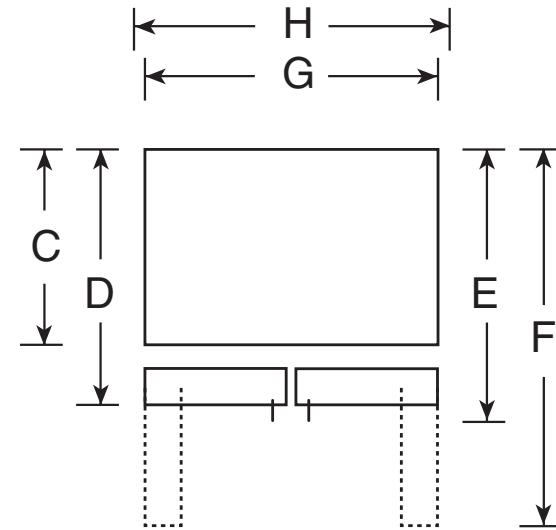

GFSS6KKY

GE® ENERGY STAR® 25.8 Cu. Ft. French Door Refrigerator with Icemaker

Dimensions and Installation Information (in inches)

Overall Dimensions	Height to top of hinge (in.) A	70
	Height to top of case (in.) B	69-1/2
	Case depth without door (in.) C	29-1/8
	Case depth less door handle (in.) D	32-7/8
	Case depth with door handle (in.) E	35-5/8
	Depth with fresh food door open 90° (in.) F	47-3/4
	Width (in.) G	35-3/4
Air Clearances	Width with door open 90° inc. door handle (in.) H	44-1/2
	Each side (in.)	1/8
	Top (in.)	1
	Back (in.)	1