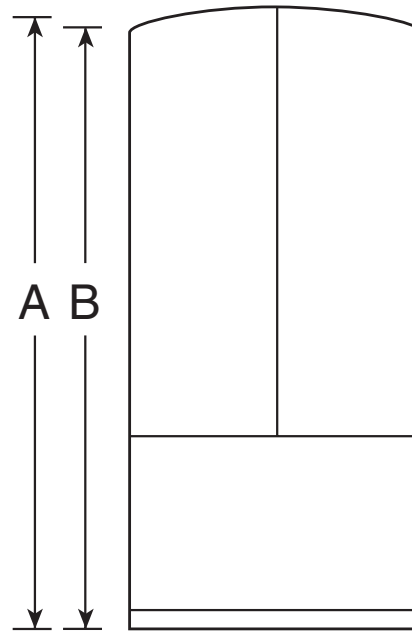

GFSS6KKY

GE® ENERGY STAR® 25.8 Cu. Ft. French Door Refrigerator with Icemaker

Dimensions and Installation Information (in inches)

Overall Dimensions	Height to top of hinge (in.) A	70
	Height to top of case (in.) B	69-1/2
	Case depth without door (in.) C	29-1/8
	Case depth less door handle (in.) D	32-7/8
	Case depth with door handle (in.) E	35-5/8
	Depth with fresh food door open 90° (in.) F	47-3/4
	Width (in.) G	35-3/4
Air Clearances	Width with door open 90° inc. door handle (in.) H	44-1/2
	Each side (in.)	1/8
	Top (in.)	1
	Back (in.)	1