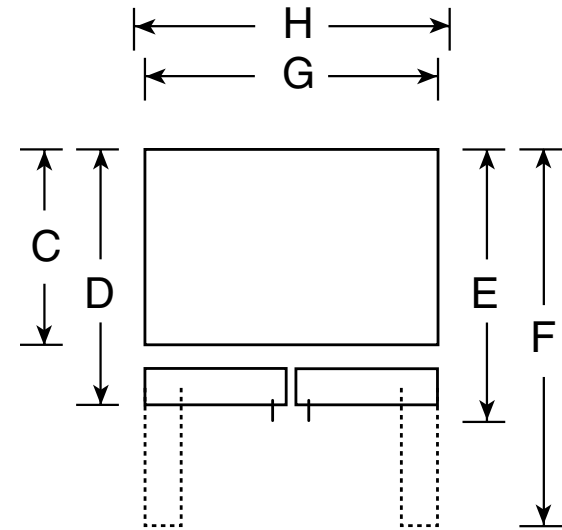

GFSF2KEX

GE® 22.2 Cu. Ft. French Door Refrigerator with Icemaker

Dimensions and Installation Information (in inches)

Overall Dimensions	Height to top of hinge (in.) A	68-1/2
	Height to top of case (in.) B	67-3/4
	Case depth without door (in.) C	28-1/4
	Case depth less door handle (in.) D	32-1/2
	Case depth with door handle (in.) E	35
	Depth with fresh food door open 90° (in.) F	46-1/8
	Width (in.) G	33
Air Clearances	Width with door open 90° inc. door handle (in.) H	40-3/8
	Each side (in.)	1/8
	Top (in.)	1
	Back (in.)	1

For answers to your Monogram®, GE Profile™ or GE® appliance questions, visit our website at ge.com or call GE Answer Center® service, 800.626.2000.

imagination at work

GFSF2KEX

GE® 22.2 Cu. Ft. French Door Refrigerator with Icemaker