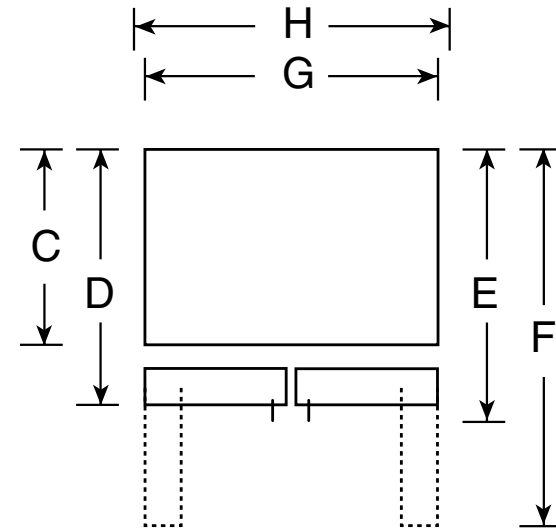

### Dimensions and Installation Information (in inches)

Overall Dimensions	Height to top of hinge (in.) <b>A</b>	<b>68-1/2</b>
	Height to top of case (in.) <b>B</b>	<b>67-3/4</b>
	Case depth without door (in.) <b>C</b>	<b>28-3/4</b>
	Case depth less door handle (in.) <b>D</b>	<b>33</b>
	Case depth with door handle (in.) <b>E</b>	<b>35-1/2</b>
	Depth with fresh food door open 90° (in.) <b>F</b>	<b>46-5/8</b>
	Width (in.) <b>G</b>	<b>32-3/4</b>
Air Clearances	Width with door open 90° inc. door handle (in.) <b>H</b>	<b>40-3/8</b>
	Each side (in.)	<b>1/8</b>
	Top (in.)	<b>1</b>
	Back (in.)	<b>3/4</b>