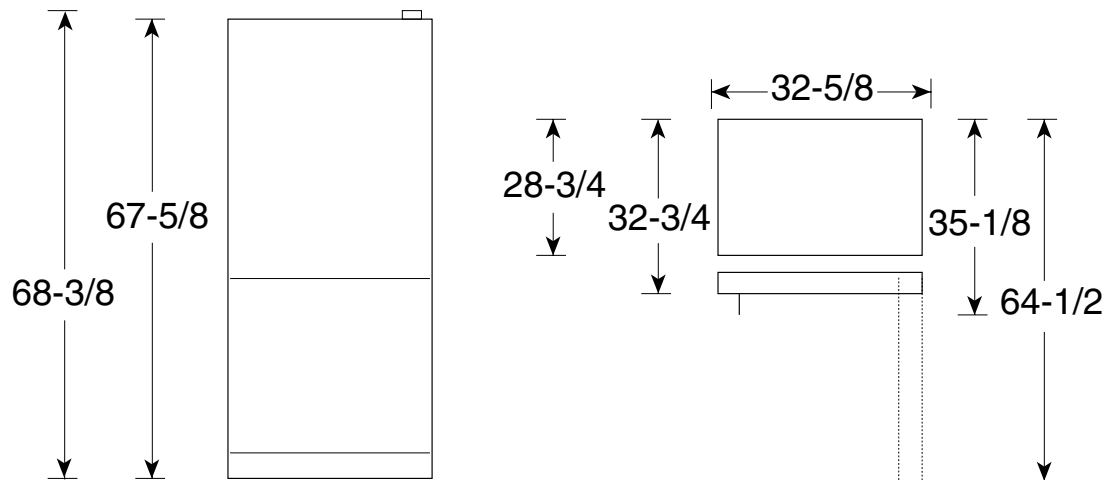

Profile™

TCX22PACWW - GE Profile™ 21.7 Cu. Ft. Bottom-Freezer Refrigerator

Dimensions (in inches)

Air Clearances	
Each side (in.)	0
Top (in.)	1
Back (in.)	1

For answers to your Monogram®,
 GE Profile Performance Series™,
 GE Profile™ or GE appliance questions, call
 GE Answer Center® service, 800.626.2000.

Total volume and shelf area are calculated by the Association of Home Appliance Manufacturers' standards.

Listed by Underwriters Laboratories

Profile™

TCX22PACWW - GE Profile™ 21.7 Cu. Ft. Bottom-Freezer Refrigerator

Features and Benefits

- 21.7 cu ft Capacity (Fresh Food 15.20 cu ft / Freezer 6.51 cu ft)
- Upfront Freezer Control
- Equipped for Optional Automatic Icemaker
- Ice Tray Shelf with 4 Ice 'N Easy Trays
- 2 Adjustable Humidity Vegetable/Fruit Crispers
- Snack Pan
- 4 Split, Adjustable, Spill Proof Glass Fresh Food Cabinet Shelves
- 4 Adjustable Modular Door Bins
- 1 Fixed Full-Width Door Shelf with Gallon Storage
- 2 Adjustable Dairy Compartments with Butter Dish
- Utility Egg Bin
- Wire Slide-Out Can Dispenser
- Full-Width Freezer Compartment Shelf
- 1 Full-Width Wire Everwhite Freezer Storage Basket
- 4 Freezer Door Shelves (2 Full-Width, 2 Half-Width)
- Ice Storage Bin
- Color-Matched Door Handles
- Model TCX22PACWW - White on white
- Model TCX22PACBB - Black on black
- Model TCX22PACAA - Almond on almond
- Model TCX22PACCC - Bisque