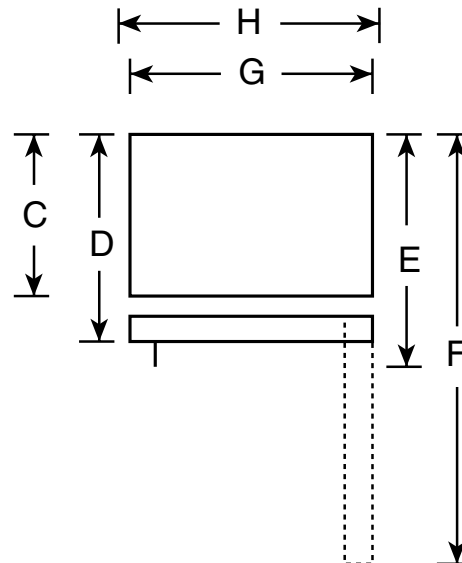

Profile™

TBX25PRBWW - GE Profile™ 24.7 Cu. Ft. Top-Mount No-Frost Refrigerator with Dispenser

Dimensions (in inches)

Front View

Top View

Overall Dimensions	Height with hinge (in.) A	68
	Height without hinge (in.) B	67
	Depth without Doors (in.) C	27-1/2
	Depth with Doors (in.) D	31
	Depth plus Handle with Doors Closed (in.) E	32-3/4
	Depth with Doors open 90° (in.) F	62-7/8
	Width with Doors Closed (in.) G	34-1/2
	Width with Doors open 90° (in.) H	35-5/8
Air Clearances	Each side (in.)	3/4
	Top (in.)	1
	Back (in.)	1

Note: Right-Hand Refrigerator Door—As you face the front of the refrigerator, the handle is on your left and the hinges are on your right.
Left-Hand Refrigerator Door—As you face the front of the refrigerator, the handle is on your right and the hinges are on your left.

Specification Revised 5/00

For answers to your Monogram®,
 GE Profile Performance Series™,
 GE Profile™ or GE appliance questions, call
 GE Answer Center® service, 800.626.2000.

Profile™

TBX25PRBWW - GE Profile™ 24.7 Cu. Ft. Top-Mount No-Frost Refrigerator with Dispenser

Features and Benefits

- 24.7 cu. ft. Capacity (Fresh Food 17.12 cu. ft. / Freezer 7.50 cu. ft.)
- Top Mount LightTouch! Dispenser Delivers Water, Cubes, and Crushed Ice Through the Door
- 2 Adjustable Humidity Fruit/Vegetable Crispers
- Adjustable Temperature Meat Pan
- 4 Split, Adjustable, Spill Proof Glass Fresh Food Cabinet Shelves (3 Slide-Out)
- 4 Modular Gallon Door Bins (3 Adjustable)
- Tilt-Out Quick Store™ Bin
- Quick Serve™ Storage Dishes (on Door)
- Slide-Out, Slide-Over Pans
- Dairy Compartment with Butter Dish
- Wire Slide-Out Can Dispenser
- Condiment Caddy (Removable)
- Adjustable Wire Everwhite Freezer Compartment Shelf
- 2 Freezer Door Bins (1 Adjustable)
- Quiet Package
- Color-Matched Premium Deluxe Door Handles
- Model TBX25PRBWW - White on white
- Model TBX25PRBBB - Black on black
- Model TBX25PRBAA - Almond on almond
- Model TBX25PRBCC - Bisque