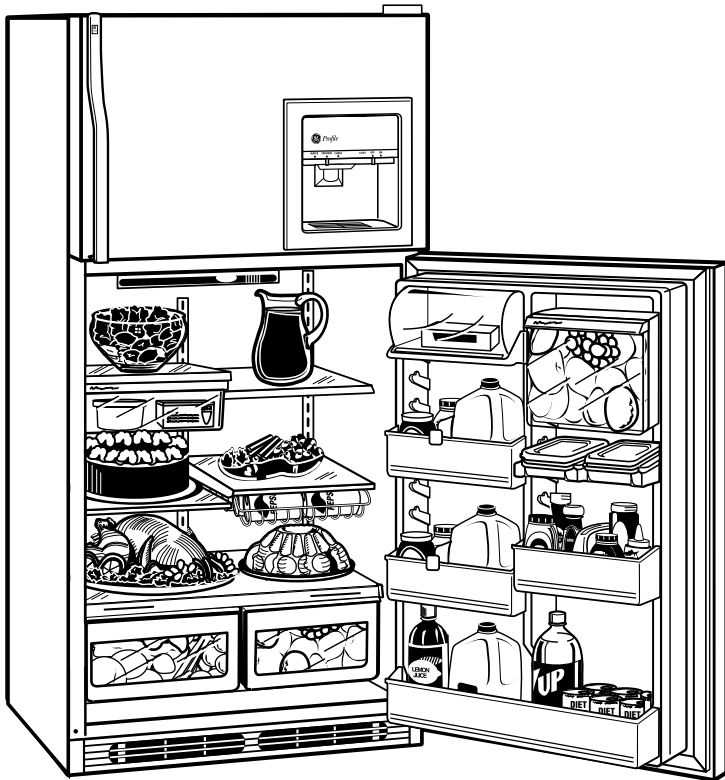

Features and Benefits

- 24.7 cu. ft. Capacity (Fresh Food 17.12 cu. ft. / Freezer 7.50 cu. ft.)
- Top Mount LightTouch! Dispenser Delivers Water, Cubes, and Crushed Ice Through the Door
- 2 Adjustable Humidity Fruit/Vegetable Crispers
- Adjustable Temperature Meat Pan
- 4 Split, Adjustable, Spill Proof Glass Fresh Food Cabinet Shelves (3 Slide-Out)
- 4 Modular Gallon Door Bins (3 Adjustable)
- Tilt-Out Quick Store™ Bin
- Quick Serve™ Storage Dishes (on Door)
- Slide-Out, Slide-Over Pans
- Dairy Compartment with Butter Dish
- Wire Slide-Out Can Dispenser
- Condiment Caddy (Removable)
- Adjustable Wire Everwhite Freezer Compartment Shelf
- 2 Freezer Door Bins (1 Adjustable)
- Quiet Package
- Color-Matched Premium Deluxe Door Handles
- Model TBX25PRBWW - White on white
- Model TBX25PRBBB - Black on black
- Model TBX25PRBAA - Almond on almond
- Model TBX25PRBCC - Bisque